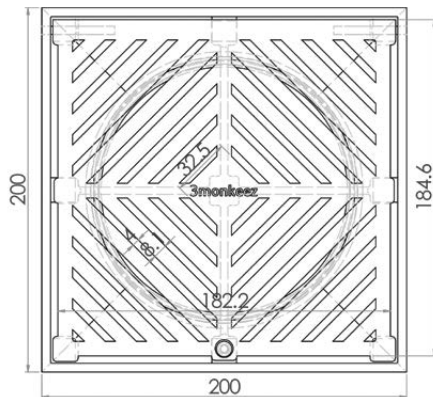

Trade Waste Solutions

200mm Square Floor Waste (suits 150mm pipe)

FW-200S-150-304

FW-200S-150-316

- Hinged grate
- Heel proof
- 304 or 316 grade stainless steel
- Suits 150mm DWV, HDPE pipe

Top

Front

Cross Section