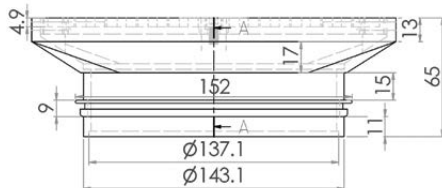

Trade Waste Solutions

200mm Square Floor Waste (suits 150mm pipe)

FW-200S-150-304

FW-200S-150-316

- Hinged grate
- Heel proof
- 304 or 316 grade stainless steel
- Suits 150mm DWV, HDPE pipe

Top

Front

Cross Section