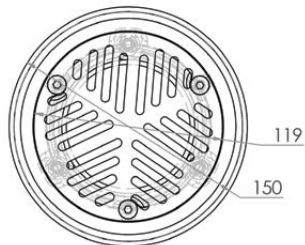

100mm Vinyl Floor Waste

FW-100VR

- Solid brass body
- Chrome plated brass grate
- Suits 100mm DWV, HDPE pipe

Top

Bottom

Side

Cross Section