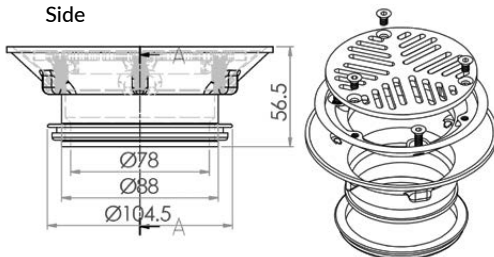

100mm Vinyl Floor Waste

FW-100VR

- Solid brass body
- Chrome plated brass grate
- Suits 100mm DWV, HDPE pipe

Top

Bottom

Side

Cross Section