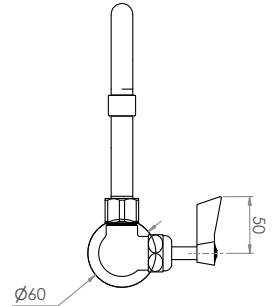

Commercial Tapware

GUARDIAN[®] TAPWARE

Single Wall Mount Body with Spout

T-3MSW06 – 6" spout

T-3MSW08 – 8" spout

T-3MSW12 – 12" spout

- Full S/S construction
- Single control tap for single temperature, cold or pre-mixed water
- ½" FI BSP inlet
- Available with a 6", 8" or 12" spout – 3 star 8LPM
- Working pressure range 150kPa-500kPa
- Maximum operating temperature 80 degrees

Top

Front

Side