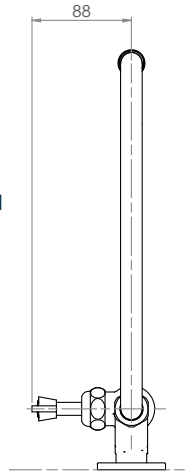

Commercial Tapware

GUARDIAN[®] TAPWARE

Single Wall Mount Body with Spout

T-3MSW06 – 6" spout

T-3MSW08 – 8" spout

T-3MSW12 – 12" spout

- Full S/S construction
- Single control tap for single temperature, cold or pre-mixed water
- ½" FI BSP inlet
- Available with a 6", 8" or 12" spout – 3 star 8LPM
- Working pressure range 150kPa-500kPa
- Maximum operating temperature 80 degrees

Top

Front

Side