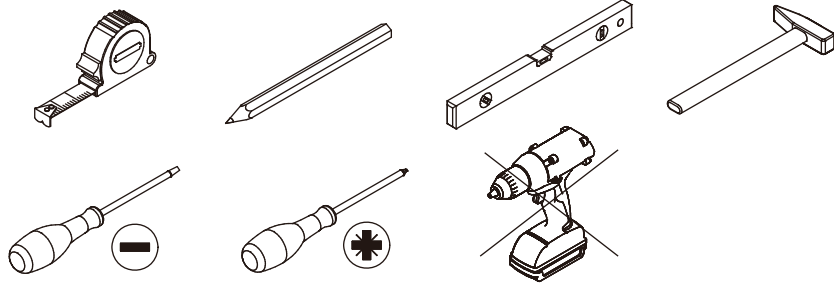

### **IMPORTANT !**

It is important that any product which is assembled using any kind of screw is re-tightened 2 weeks after assembly, and once every 3 months - in order to assure stability through-out the lifespan of the product.

Do not use an electric screwdriver, and do not use too much force when installing, because the board is easy to break.

Please prepare the following tools

When installing, please carefully confirm whether each screw corresponds to the manual, accessories with similar shapes can be distinguished by size