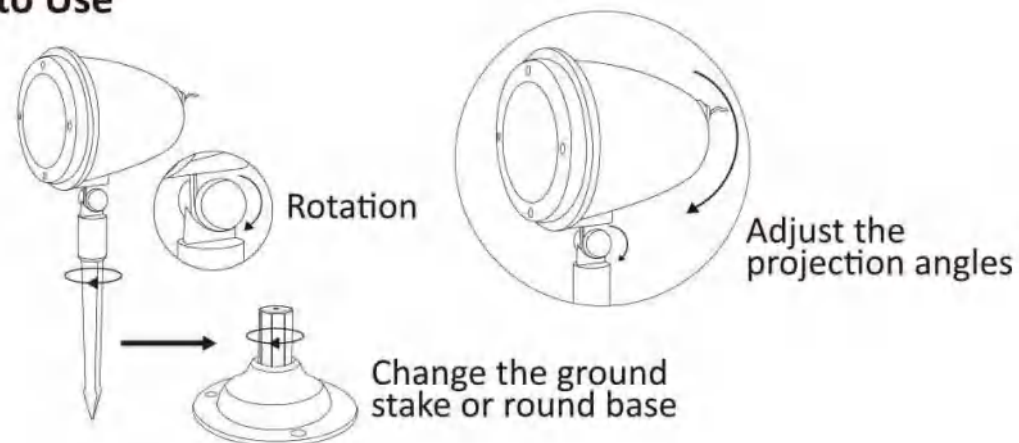

Unboxing Check

Thank you for purchasing our products, please read the instruction manual carefully before use. Instruction manual contains necessary safety advice and user instructions, follow the instruction manual to operate in order to avoid damaging the product for misuse. Check whether the product is damaged or not when you receive the product.

Package List:

Snowflake Projector Light x 1
Power Adapter x 1
Ground Stake x 1
Round Base x 1
User Manual x 1

Notice:

1. Strictly in accordance with the instructions of this operation, do not disassemble the host and accessories.
2. This product is suitable for indoor and outdoor use.

Warnings:

The power requirement of this product is 100-240V/50-60Hz. Once it exceeded the range, please use with the regulator device to avoid shorten the lifetime.

How to Use