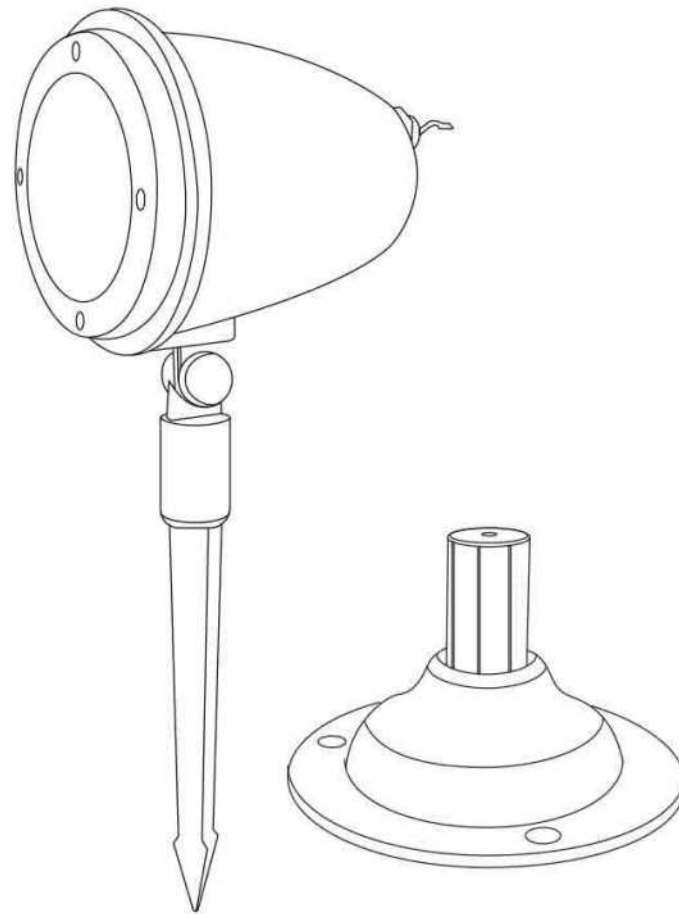

ANBUY® STARRY

Outdoor Snowflake Projector Light User Manual