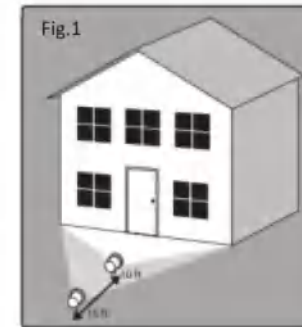

### Assemble Instruction

1. Snowflake projector light can be placed into the ground with the ground stake.
2. Place the projection light about 10 to 15 feet from the projected surface (see fig. 1), you can adjust the projected distance and direction to get the best projection effect.
3. Snowflake projector light can be fixed with the round base for indoor use.