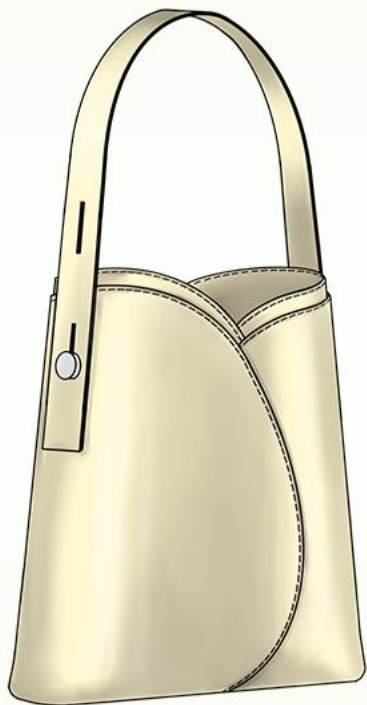

FASHION BAGS

STYLE NUMBER: OMNBAG000074
SIZE: 25cm(L) x 14.5cm(H) x 6cm(W)

FASHION BAGS

WWW.OMNLEATHER.COM

OMN Leather

FASHION BAGS

STYLE NUMBER: OMNBAG000213
SIZE: 16cm(L) x 23cm(H) x 13cm(W)

OMN Leather

FASHION BAGS

STYLE NUMBER: OMNBAG00213
SIZE: 16cm(L) x 23cm(H) x 13cm(W)

FASHION BAGS

WWW.OMNLEATHER.COM

OMN Leather

FASHION BAGS

STYLE NUMBER: OMNBAG00214
SIZE: 18cm(L) x 22cm(H) x 10cm(W)

FASHION BAGS

WWW.OMNLEATHER.COM

OMN Leather

FASHION BAGS

STYLE NUMBER: OMNBAG00121

SIZE: 24cm(L) x 16cm(H) x 6cm(W)

FASHION BAGS

WWW.OMNLEATHER.COM

OMN Leather

FASHION BAGS

STYLE NUMBER: OMNBAG00075
SIZE: 25cm(L) x 18cm(H) x 10cm(W)

FASHION BAGS

WWW.OMNLEATHER.COM

OMN Leather

FASHION BAGS

STYLE NUMBER: OMNBAG00215

SIZE: 18cm(L) x 36cm(H) x 8cm(W)