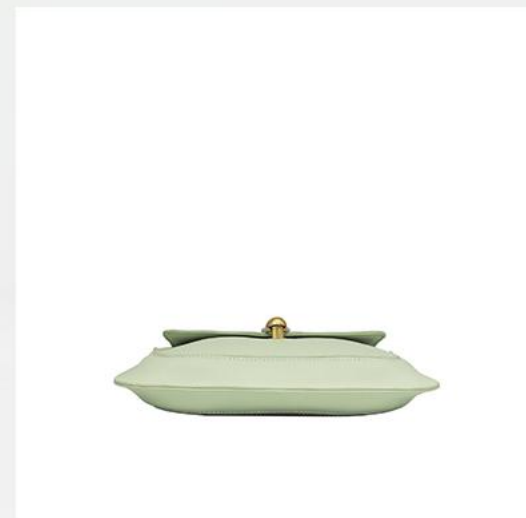

PLANT BASED LEATHER

NEW SPECIAL

FASHION BAGS

WWW.OMNLEATHER.COM

OMN Leather

FASHION BAGS

STYLE NUMBER: OMNBAG000212

SIZE: 22cm(L) x 13cm(H) x 6cm(W)

FASHION BAGS

WWW.OMNLEATHER.COM

OMN Leather

FASHION BAGS

STYLE NUMBER: OMNBAG000119
SIZE: 24cm(L) x 16.5cm(H) x 5cm(W)

FASHION BAGS

WWW.OMNLEATHER.COM

OMN Leather