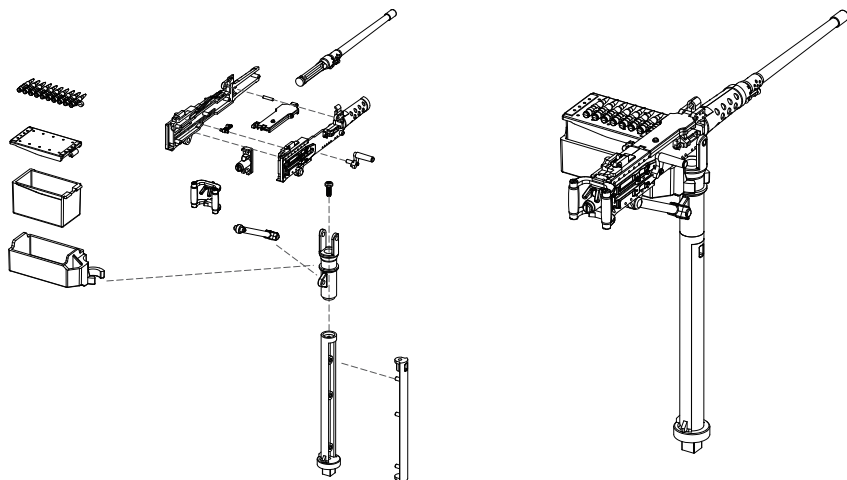

# C1301 1:12 1941 MB SCALER MACHINE GUN

## Model assembly