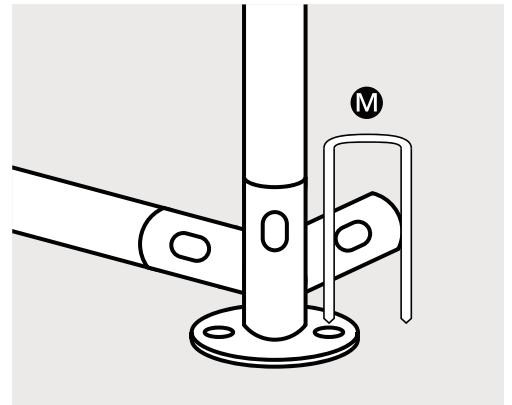

Contact Weave Support

Need service or support?
Start your request by Emailing Us.
AND we will find you a Solution.

@ [HelloWeaveGaming@gmail.com](mailto>HelloWeaveGaming@gmail.com)

We will get back to you within 24hrs.