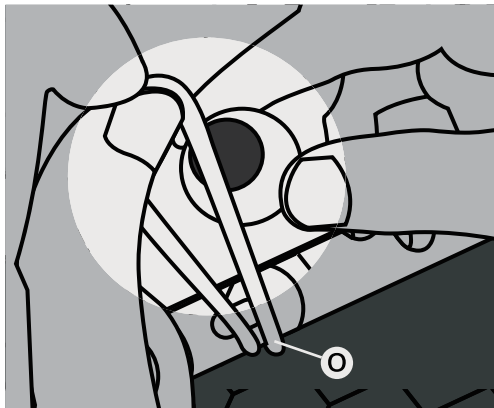

Contact Weave Support

Need service or support?
Start your request by Emailing Us.
AND we will find you a Solution.

@ [HelloWeaveGaming@gmail.com](mailto>HelloWeaveGaming@gmail.com)

We will get back to you within 24hrs.