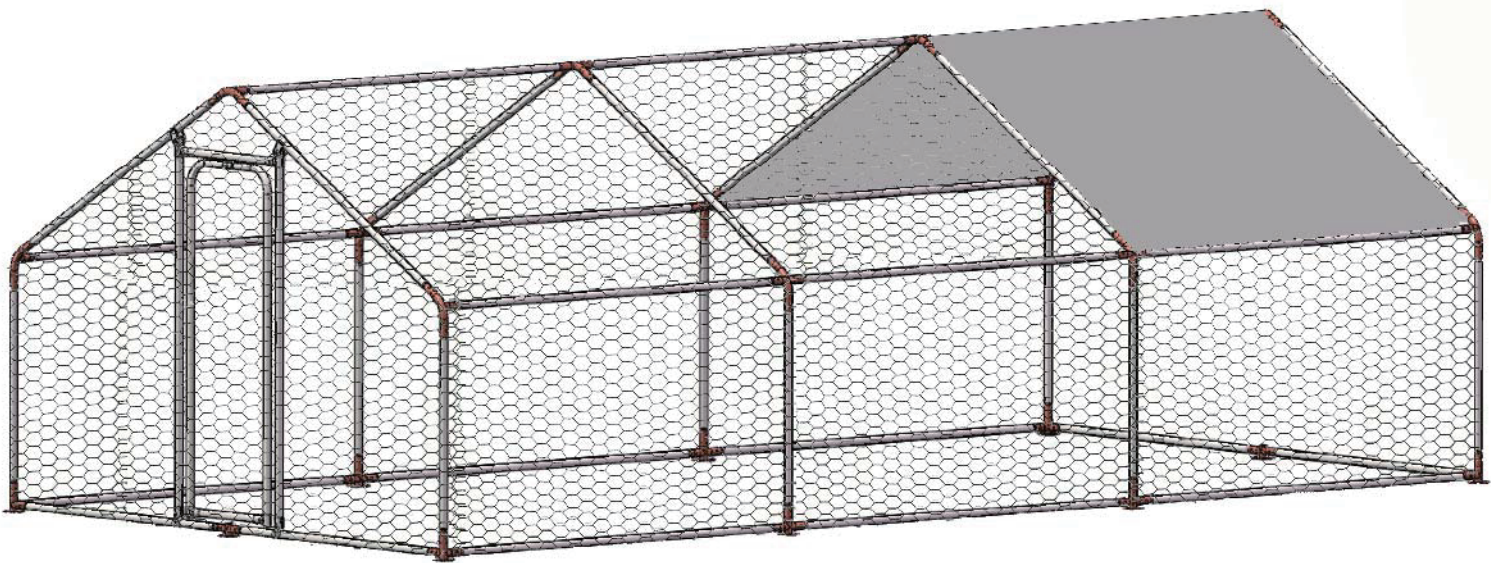

63CC CHICKEN COOP

Owner's Manual

6x3x2m

LIST OF MATERIALS

PART NO.	DIMENSION	STYLE PIC	QUANTITY
①	1420mm		4
②	1925mm		15
③	970mm		8
④	1540mm		8
⑤	1680mm		2
⑥	630mm		1
A	312+1595mm	Door left	1
B	310+1595mm	Door right	1
C	500mm	Door buttom	1
D			6
E1			2
E2			2
F			4
G			2
H			6
Parts Package	Hinges: 2 pieces Lock: 1 set Clips: 6 pairs U Clips: 2 pieces Roof: 1 piece Rubber rope: for roof Binding wire: 1 plate Cable ties: 1 package M8 square heard screws: 8 M8 screw nuts: 8 M10 square heard screws : 4 M10 screw nuts: 4 Electro hex: 1 pieces, total 26 meters		1

6x3x2m

1.

2.

6x3x2m

3.

4.

6x3x2m

5.