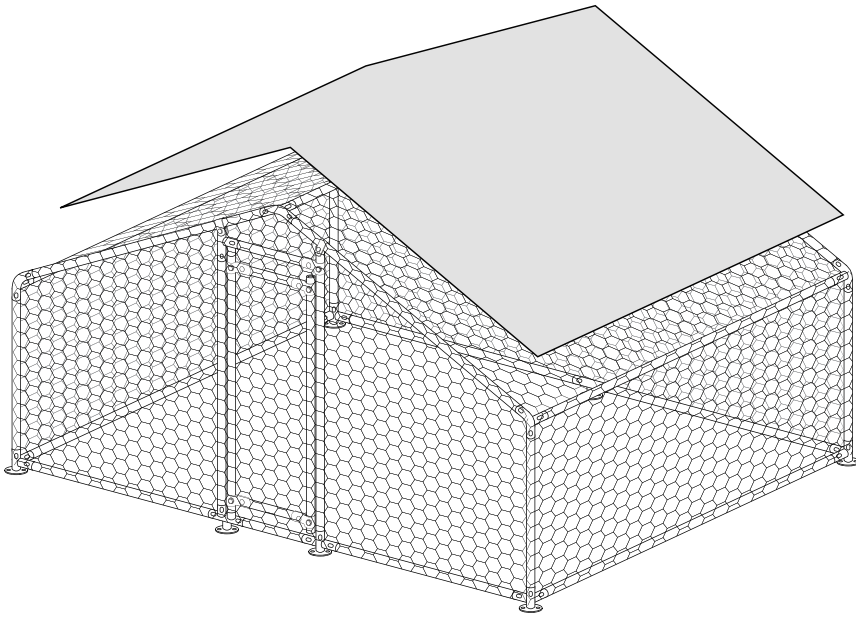

Contact Weave Support

Need service or support?
Start your request by Emailing Us.
AND we will find you a Solution.

@ [HelloWeaveGaming@gmail.com](mailto>HelloWeaveGaming@gmail.com)

We will get back to you within 24hrs.