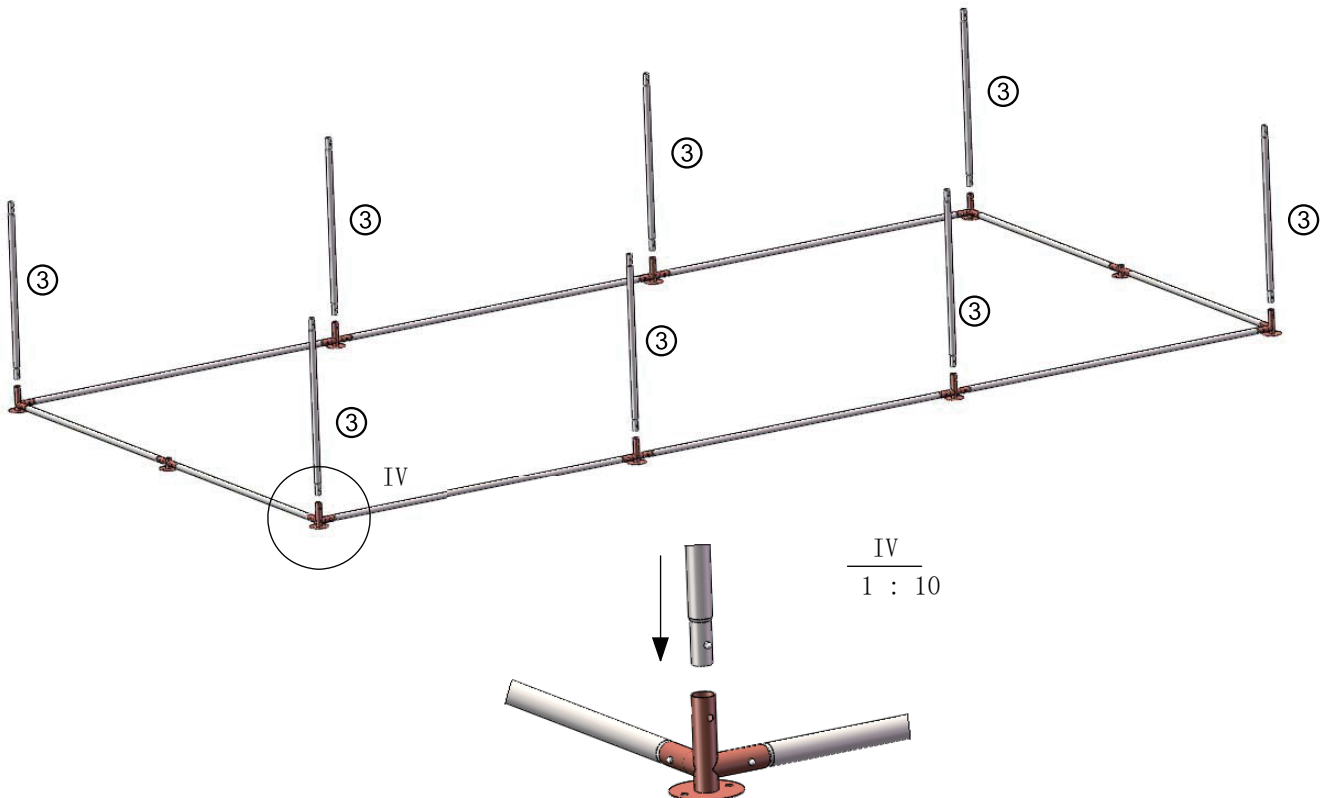

63CC CHICKEN COOP

Owner's Manual

6x3x2m

LIST OF MATERIALS

PART NO.	DIMENSION	STYLE PIC	QUANTITY
①	1420mm		4
②	1925mm		15
③	970mm		8
④	1540mm		8
⑤	1680mm		2
⑥	630mm		1
A	312+1595mm	Door left	1
B	310+1595mm	Door right	1
C	500mm	Door buttom	1
D			6
E1			2
E2			2
F			4
G			2
H			6
Parts Package	Hinges: 2 pieces Lock: 1 set Clips: 6 pairs U Clips: 2 pieces Roof: 1 piece Rubber rope: for roof Binding wire: 1 plate Cable ties: 1 package M8 square heard screws: 8 M8 screw nuts: 8 M10 square heard screws : 4 M10 screw nuts: 4 Electro hex: 1 pieces, total 26 meters		1

6x3x2m

1.

2.

6x3x2m

3.

4.

6x3x2m

5.