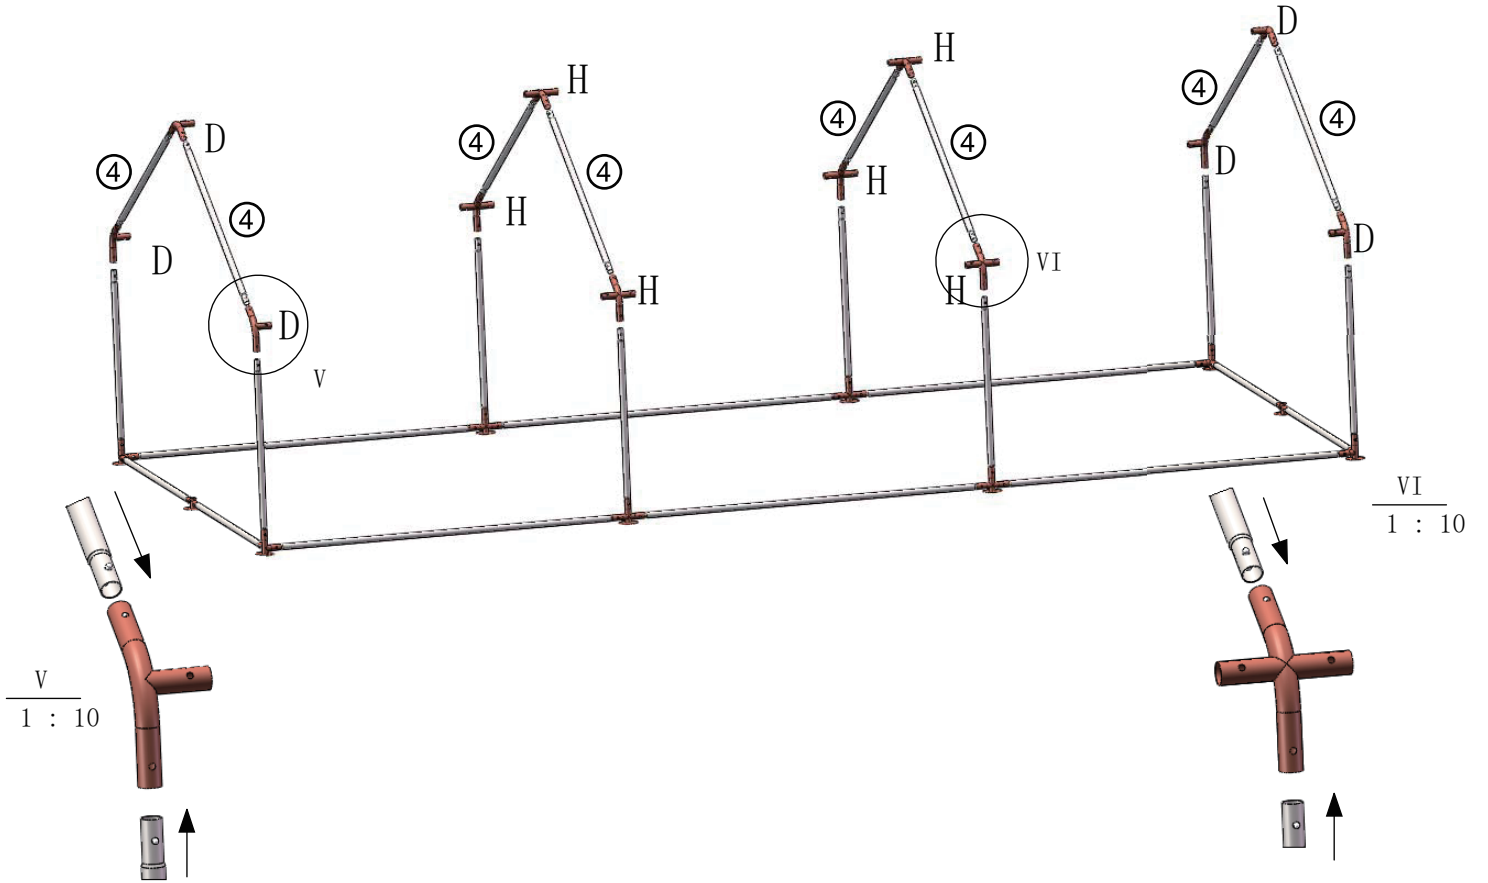

63CC CHICKEN COOP

Owner's Manual

6x3x2m

LIST OF MATERIALS

PART NO.	DIMENSION	STYLE PIC	QUANTITY
①	1420mm		4
②	1925mm		15
③	970mm		8
④	1540mm		8
⑤	1680mm		2
⑥	630mm		1
A	312+1595mm	Door left	1
B	310+1595mm	Door right	1
C	500mm	Door buttom	1
D			6
E1			2
E2			2
F			4
G			2
H			6
Parts Package	Hinges: 2 pieces Lock: 1 set Clips: 6 pairs U Clips: 2 pieces Roof: 1 piece Rubber rope: for roof Binding wire: 1 plate Cable ties: 1 package M8 square heard screws: 8 M8 screw nuts: 8 M10 square heard screws : 4 M10 screw nuts: 4 Electro hex: 1 pieces, total 26 meters		1

6x3x2m

1.

2.

6x3x2m

3.

4.

6x3x2m

5.