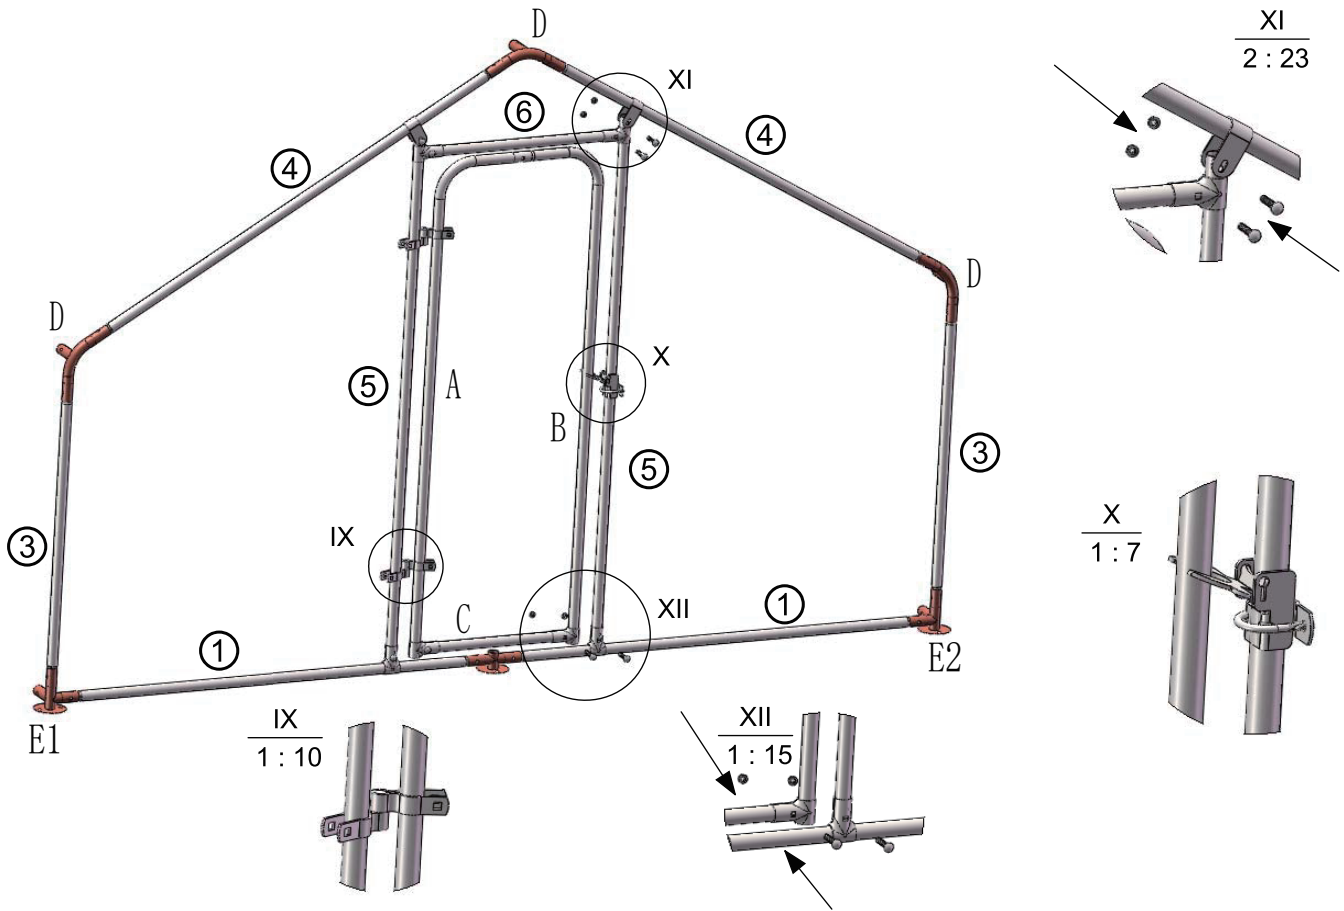

63CC CHICKEN COOP

Owner's Manual

6x3x2m

LIST OF MATERIALS

PART NO.	DIMENSION	STYLE PIC	QUANTITY
①	1420mm		4
②	1925mm		15
③	970mm		8
④	1540mm		8
⑤	1680mm		2
⑥	630mm		1
A	312+1595mm	Door left	1
B	310+1595mm	Door right	1
C	500mm	Door buttom	1
D			6
E1			2
E2			2
F			4
G			2
H			6
Parts Package	Hinges: 2 pieces Lock: 1 set Clips: 6 pairs U Clips: 2 pieces Roof: 1 piece Rubber rope: for roof Binding wire: 1 plate Cable ties: 1 package M8 square heard screws: 8 M8 screw nuts: 8 M10 square heard screws : 4 M10 screw nuts: 4 Electro hex: 1 pieces, total 26 meters		1

6x3x2m

1.

2.

6x3x2m

3.

4.

6x3x2m

5.