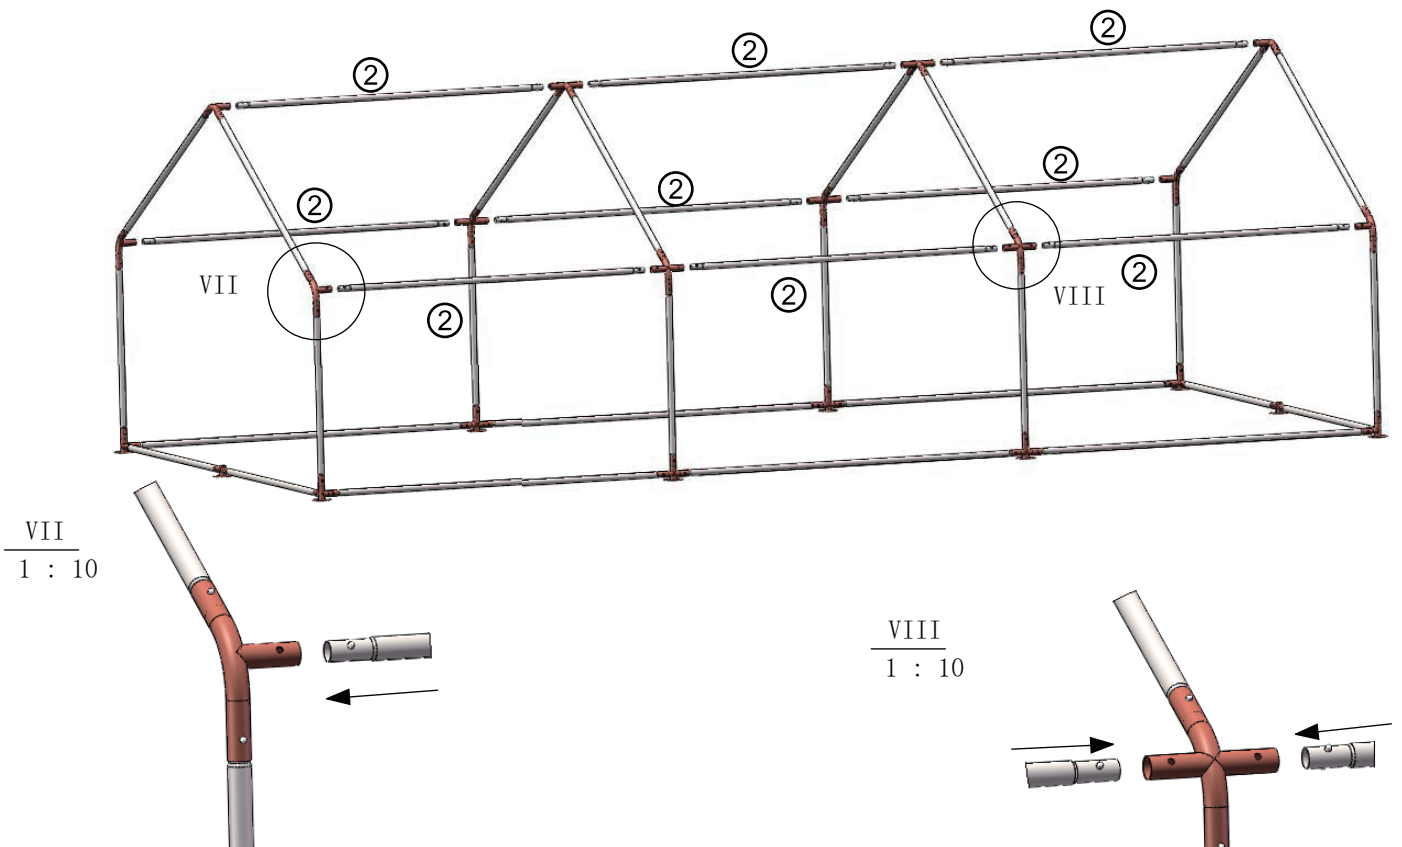

63CC CHICKEN COOP

Owner's Manual

6x3x2m

LIST OF MATERIALS

PART NO.	DIMENSION	STYLE PIC	QUANTITY
①	1420mm		4
②	1925mm		15
③	970mm		8
④	1540mm		8
⑤	1680mm		2
⑥	630mm		1
A	312+1595mm	Door left	1
B	310+1595mm	Door right	1
C	500mm	Door buttom	1
D			6
E1			2
E2			2
F			4
G			2
H			6
Parts Package	Hinges: 2 pieces Lock: 1 set Clips: 6 pairs U Clips: 2 pieces Roof: 1 piece Rubber rope: for roof Binding wire: 1 plate Cable ties: 1 package M8 square heard screws: 8 M8 screw nuts: 8 M10 square heard screws : 4 M10 screw nuts: 4 Electro hex: 1 pieces, total 26 meters		1

6x3x2m

1.

2.

6x3x2m

3.

4.

6x3x2m

5.