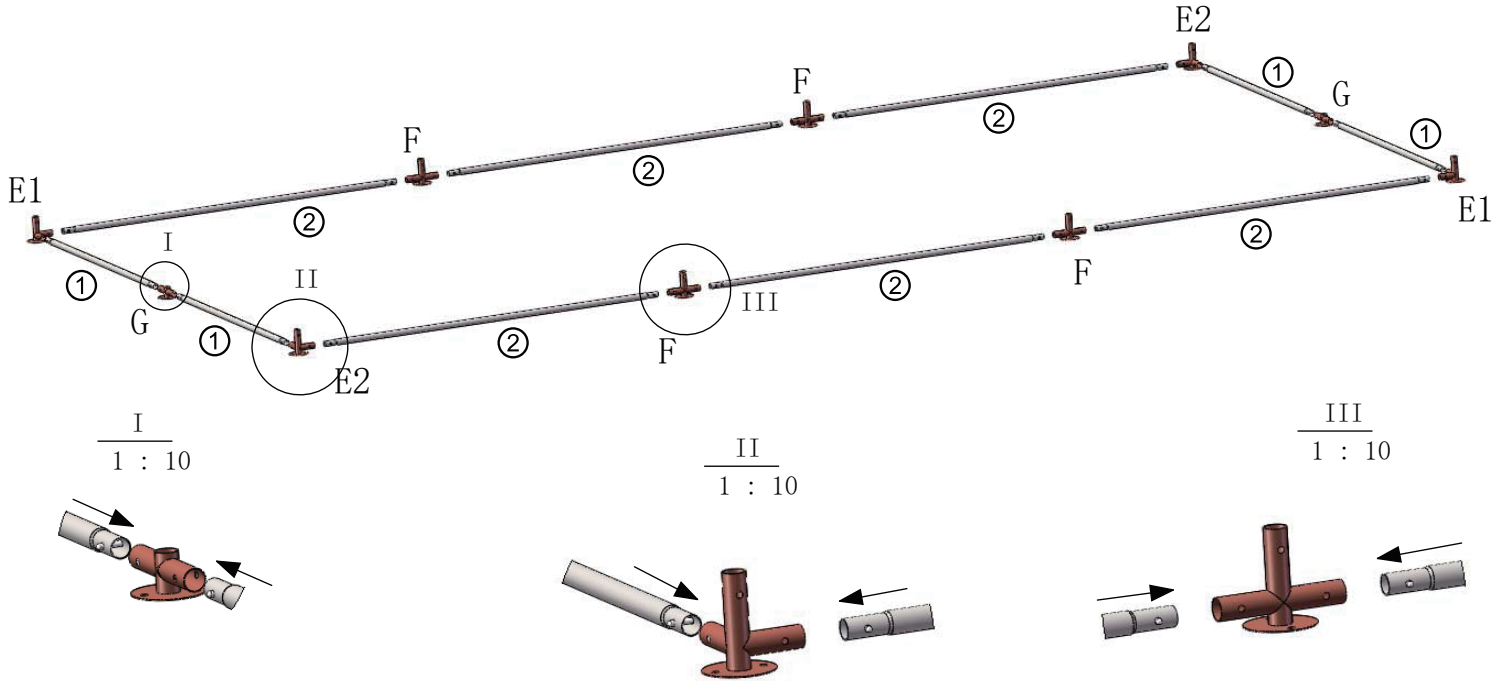

63CC CHICKEN COOP

Owner's Manual

6x3x2m

LIST OF MATERIALS

PART NO.	DIMENSION	STYLE PIC	QUANTITY
①	1420mm		4
②	1925mm		15
③	970mm		8
④	1540mm		8
⑤	1680mm		2
⑥	630mm		1
A	312+1595mm	Door left	1
B	310+1595mm	Door right	1
C	500mm	Door buttom	1
D			6
E1			2
E2			2
F			4
G			2
H			6
Parts Package	Hinges: 2 pieces Lock: 1 set Clips: 6 pairs U Clips: 2 pieces Roof: 1 piece Rubber rope: for roof Binding wire: 1 plate Cable ties: 1 package M8 square heard screws: 8 M8 screw nuts: 8 M10 square heard screws : 4 M10 screw nuts: 4 Electro hex: 1 pieces, total 26 meters		1

6x3x2m

1.

2.

6x3x2m

3.

4.

6x3x2m

5.