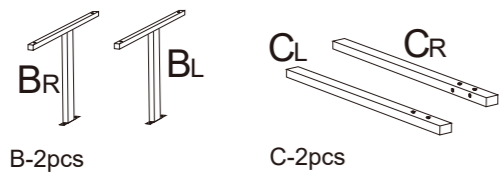

Desktop screw

J-4pcs

Adjustable feet

K-1pc

Hook

M-2pcs

Cable ports

N-1pc

Allen key

1

1. Assemble the table frame using 4x screw (F), insert the adjustable feet (J).

2. Attach the beam(D) to side legs using 4x screw (F).

2

3. Attach the iron connector (E) to the side legs and beam using 6x screw (F).