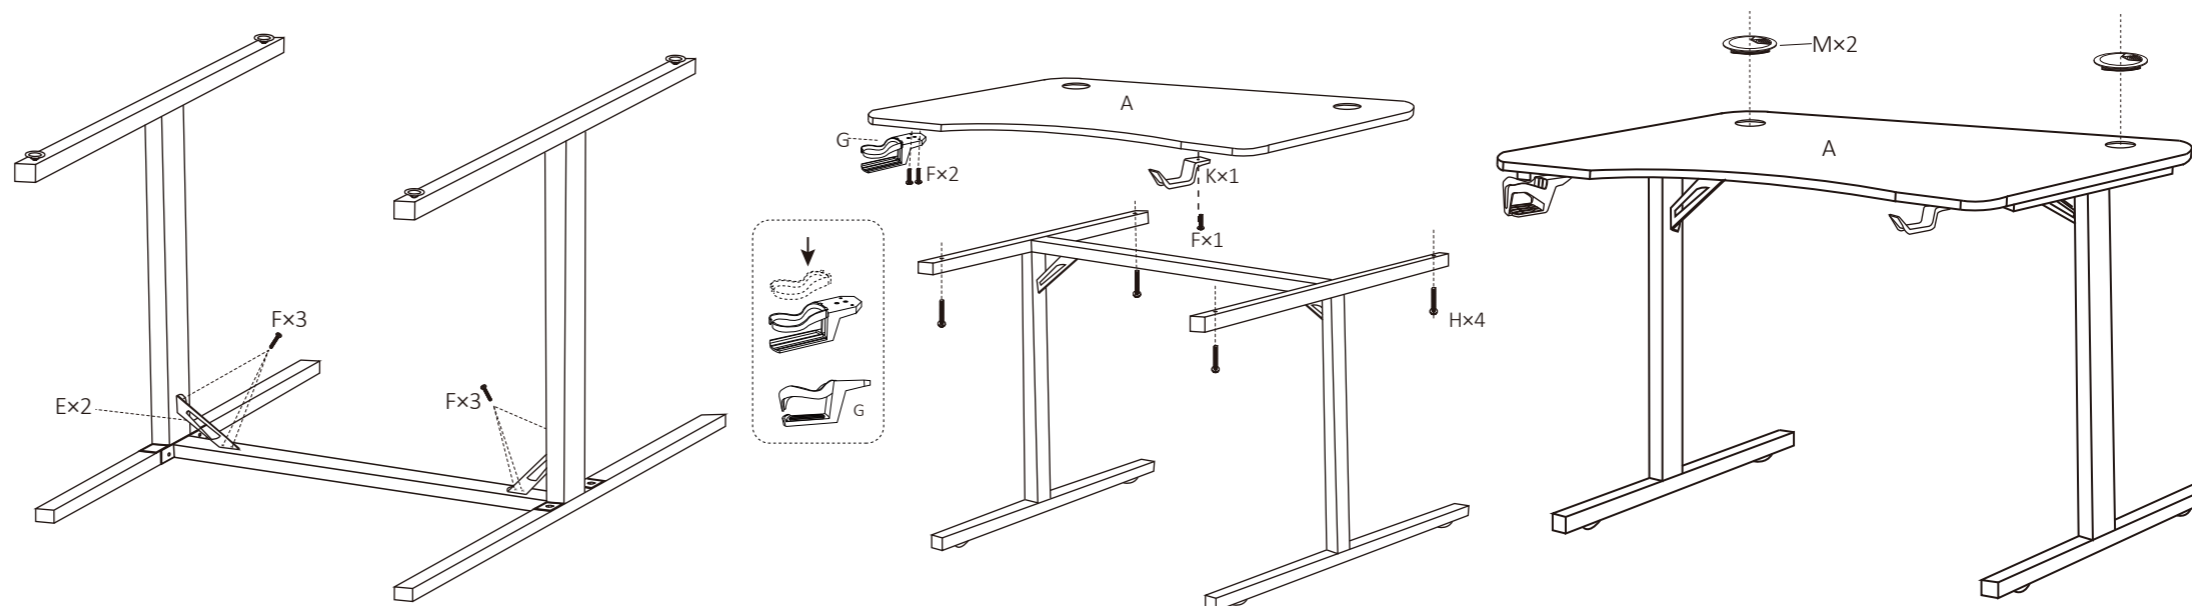

Allen key

1

1. Assemble the table frame using 4x screw (F), insert the adjustable feet (J).

2. Attach the beam(D) to side legs using 4x screw (F).

2

3. Attach the iron connector (E) to the side legs and beam using 6x screw (F).

4. Put the desktop (A) into position, then insert 4x screw (H) with the allen key provided. Insert the hook (K) and cup rack (G) to the underside of the desktop using 3x screw (F).

5. Insert the 2x cable ports (M) to complete assembly.