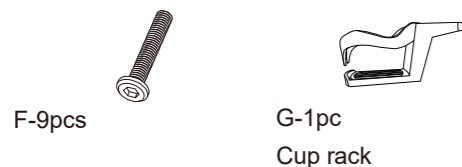

Desktop screw

J-4pcs

Adjustable feet

K-1pc

Hook

M-2pcs

Cable ports

N-1pc

Allen key

1

1. Assemble the table frame using 4x screw (F), insert the adjustable feet (J).

2. Attach the beam(D) to side legs using 4x screw (F).

2

3. Attach the iron connector (E) to the side legs and beam using 6x screw (F).