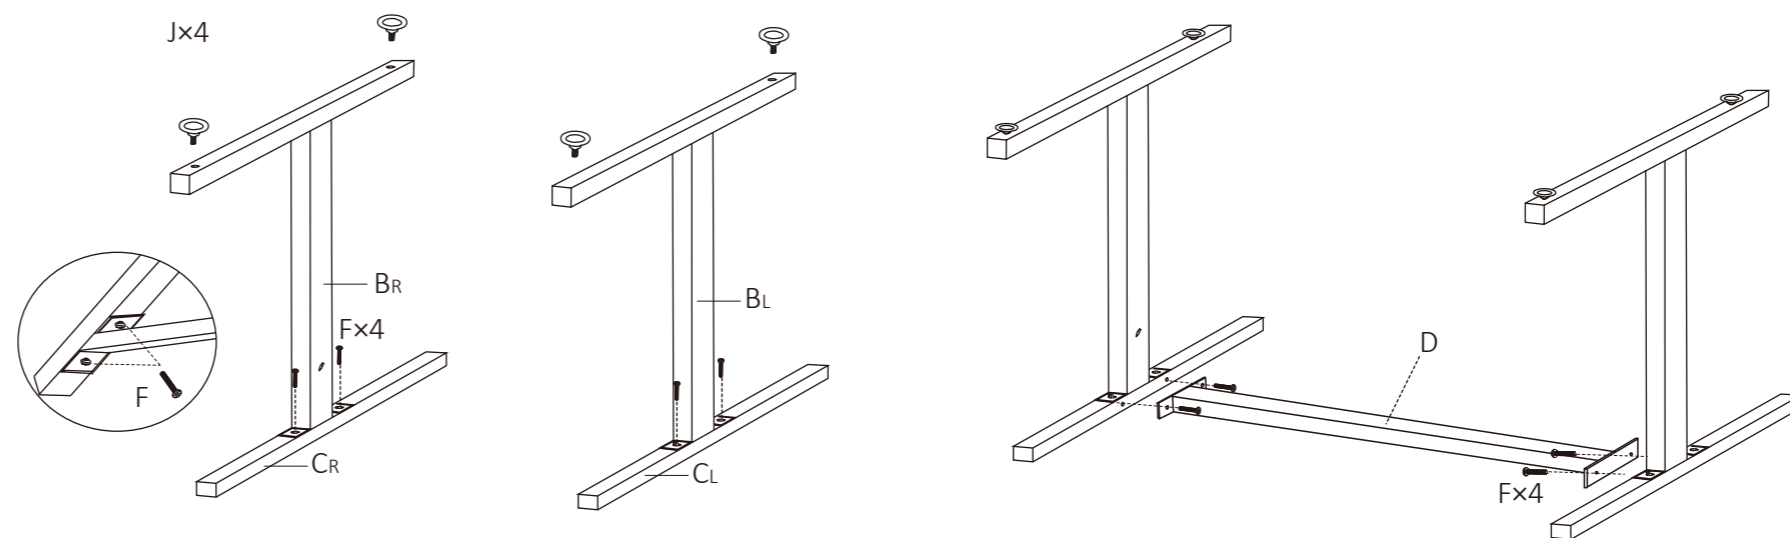

Desktop screw

J-4pcs

Adjustable feet

K-1pc

Hook

M-2pcs

Cable ports

N-1pc

Allen key

1

1. Assemble the table frame using 4x screw (F), insert the adjustable feet (J).

2. Attach the beam(D) to side legs using 4x screw (F).

2

3. Attach the iron connector (E) to the side legs and beam using 6x screw (F).