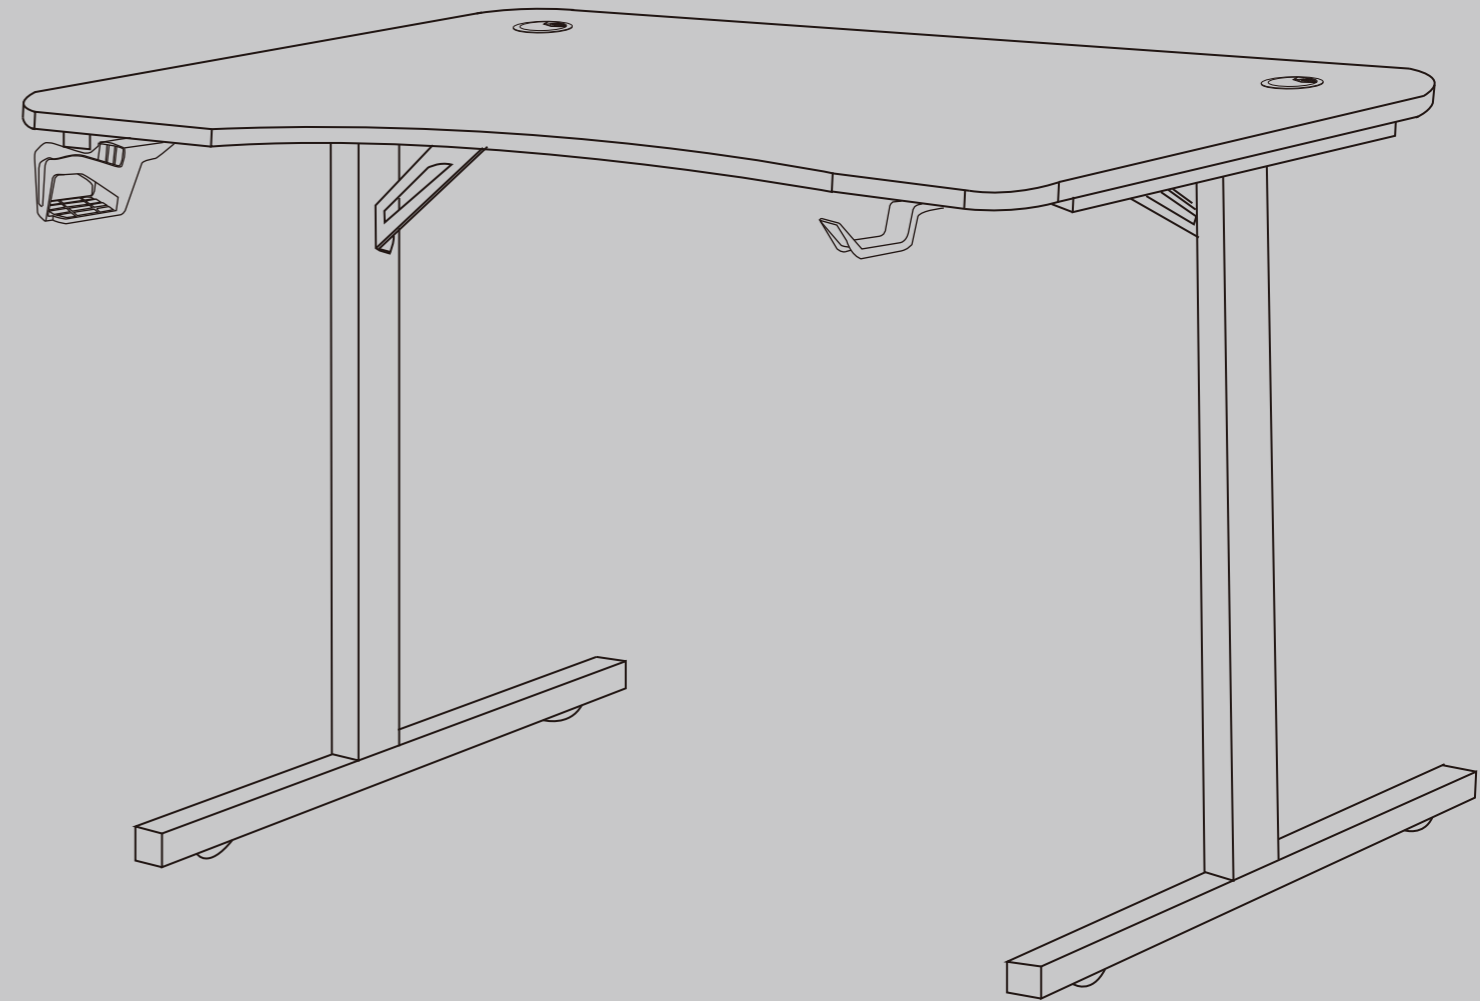

Take Gaming to the Next Level

+1(631)306-4783
hellovitesse@gmail.com

We are always here to serve you and provide you a better customer experience. Due to time zone differences, please use email as your first choice to communicate with us.

Instagram: vitessegaming
YouTube : vitessegaming

Follow our Youtube Channel then you will be able to find our assembling video. Also, please follow our Instagram, there are many latest promotions, offers, and deals.

Welcome to the VITESSE Family

♥ Thank you for choosing VITESSE products! We still provide one year warranty and after-sales service.

As a member of us, What you get ?

- You could obtain 12 months extended warranty and lifetime after-sales service.
- You could participate free test plan of new product, and get them for free.
- You could gain extra discount if you buy again or other related products of our store.

We look forward to the communicating with every customer. If you have any other issues, please feel free to email us.

If you are satisfied with our products and services, please leave an positive product comment for us at your convenience. I believe your sharing will also give guidance to more customers.

Sharing your products exprience

We sincerely hope that our products can meet your need. However, the products may inevitably be damaged or lost parts during the delivery. Please hold patience, we will try our best to solve your problems.

We will certainly provide you with a satisfactory solution and solve the problem within 24 hours. Please contact us for the first time via email.

hellovitesse@gmail.com

10GT01DC