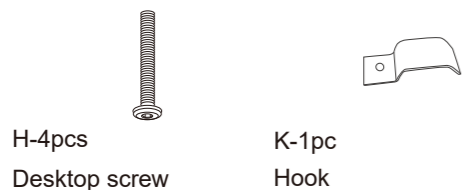

Allen key

1

1. Assemble the table frame using 4x screw (F), insert the adjustable feet (J).

2. Attach the beam(D) to side legs using 4x screw (F).

2

3. Attach the iron connector (E) to the side legs and beam using 6x screw (F).