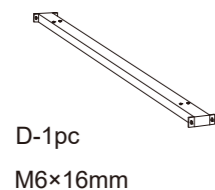

Desktop screw

J-4pcs

Adjustable feet

K-1pc

Hook

M-2pcs

Cable ports

N-1pc

Allen key

1

1. Assemble the table frame using 4x screw (F), insert the adjustable feet (J).

2. Attach the beam(D) to side legs using 4x screw (F).

2

3. Attach the iron connector (E) to the side legs and beam using 6x screw (F).