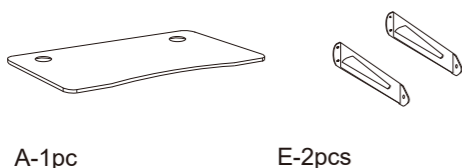

Desktop screw

J-4pcs

Adjustable feet

K-1pc

Hook

M-2pcs

Cable ports

N-1pc

Allen key

1

1. Assemble the table frame using 4x screw (F), insert the adjustable feet (J).

2. Attach the beam(D) to side legs using 4x screw (F).

2

3. Attach the iron connector (E) to the side legs and beam using 6x screw (F).

4. Put the desktop (A) into position, then insert 4x screw (H) with the allen key provided. Insert the hook (K) and cup rack (G) to the underside of the desktop using 3x screw (F).

5. Insert the 2x cable ports (M) to complete assembly.