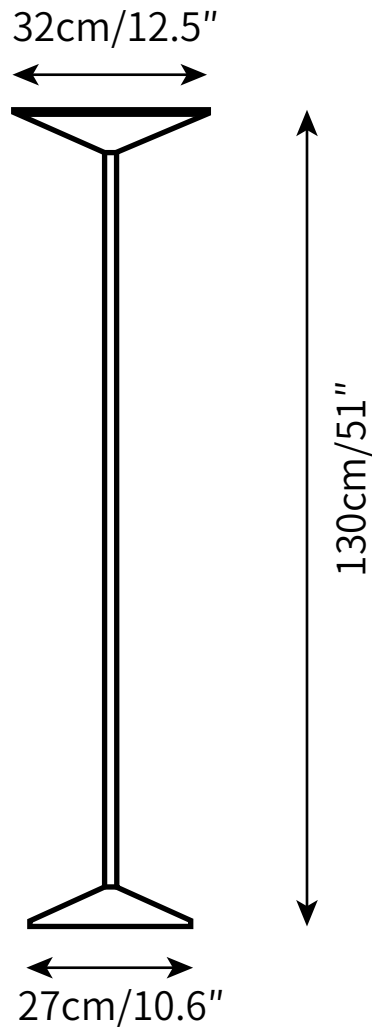

NARCISO FLOOR LAMP  
FLOOR LAMP

SPECIFICATION SHEET  
INTERNATIONAL

NARCISO FLOOR LAMP  
FLOOR LAMP

SPECIFICATION SHEET  
INTERNATIONAL

ABOUT

As in the classic myth Narciso looks at his image reflected in the water, likewise the cone of this lamp splits up to spread and reflect the delicate light of the lighting body.

LEAD TIME

4 - 7 weeks

LIGHT SOURCE

Integrated LED,  
Warm White (2700K to 3300K),  
Cool White (3300K to 5300K),  
Not dimmable

FLEX CORD COLOURS

Black Switched Plug Wire,  
Length 200cm / 78.7"

PRODUCT SIZE

Dia 27cm x H 130cm

FITTING FINISHES

Black,Rose gold

SHADE COLOURS

White

MATERIALS

Metal, Acrylic

CERTIFICATION