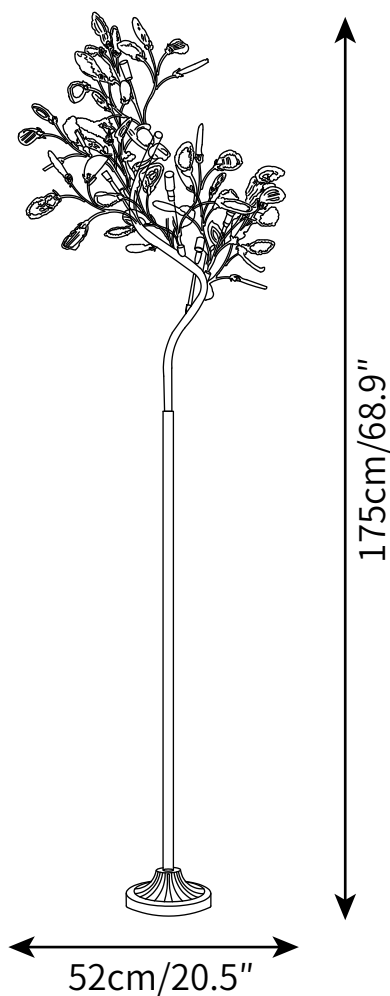

AGATE FLOOR LAMP  
FLOOR LAMP

SPECIFICATION SHEET  
INTERNATIONAL

# AGATE FLOOR LAMP

FLOOR LAMP

SPECIFICATION SHEET  
INTERNATIONAL

## FLEX CORD COLOURS

Black Switched Plug Wire,  
Length 200cm / 78.7"

## PRODUCT SIZE

Dia 52cm x H 175cm