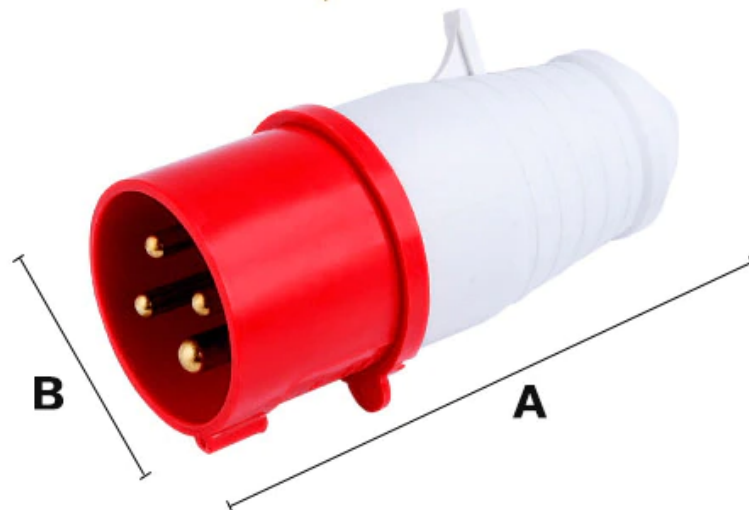

Product parameter

Industrial plug