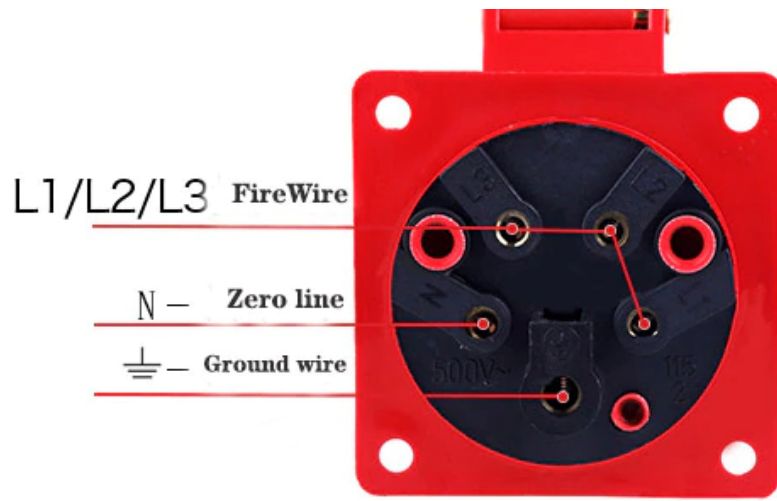

efficiency

Environmental protection

High-quality flame-retardant

IP44 protection grade

IP44 protection grade

Wall mounted socket

Industrial plug

3PIN/4PIN/5PIN

Wall mounted socket

3PIN- blue
220V-250V

4PIN- red
380V-415V

5PIN- red
380V-415V

Panel concealed socket
Wiring diagram

Industrial socket wiring diagram

Installation dimension drawing

Flame retardant waterproof material

Product parameter

Industrial plug

Note: The size of the product is manually measured, for reference only

model	A(mm)	B(mm)
3PIN 16A plug	122	43
3PIN 32A plug	138	57
4PIN 16A plug	122	49
4PIN 32A plug	138	57
5PIN 16A plug	130	55
5PIN 32A plug	142.5	62

Wall mounted socket

3PIN/4PIN/5PIN

Note: The size of the product is manually measured, for reference only

model	A(mm)	B(mm)
3PIN 16A socket	137	50
3PIN 32A socket	147	65
4PIN 16A socket	137	55
4PIN 32A socket	147	65
5PIN 16A socket	137	63
5PIN 32A socket	147	68