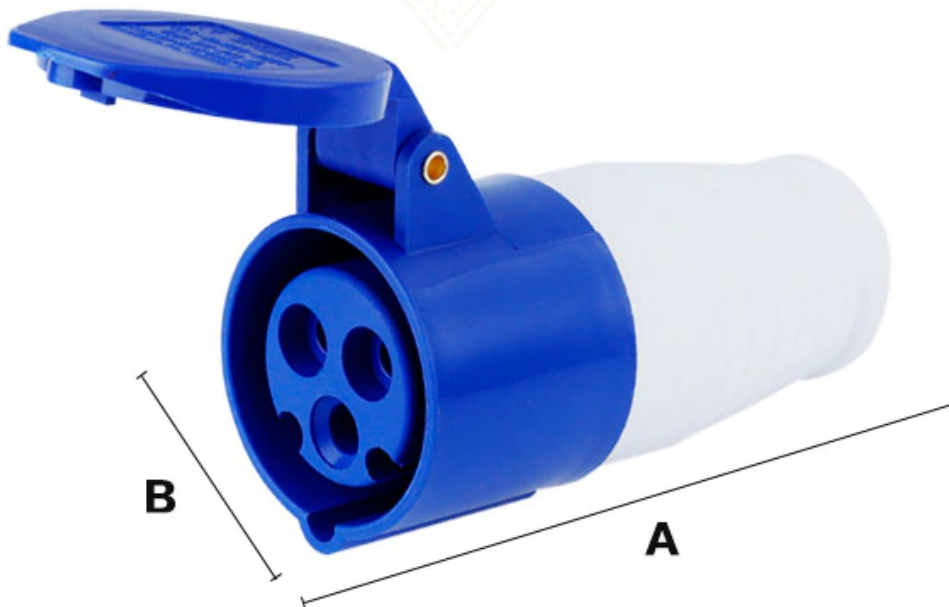

model	A(mm)	B(mm)
3PIN 16A socket	137	50
3PIN 32A socket	147	65
4PIN 16A socket	137	55
4PIN 32A socket	147	65
5PIN 16A socket	137	63
5PIN 32A socket	147	68

Connector

Note: The size of the product is manually measured, for reference only

model	A(mm)	B(mm)
3PIN 16A Connector	131	50