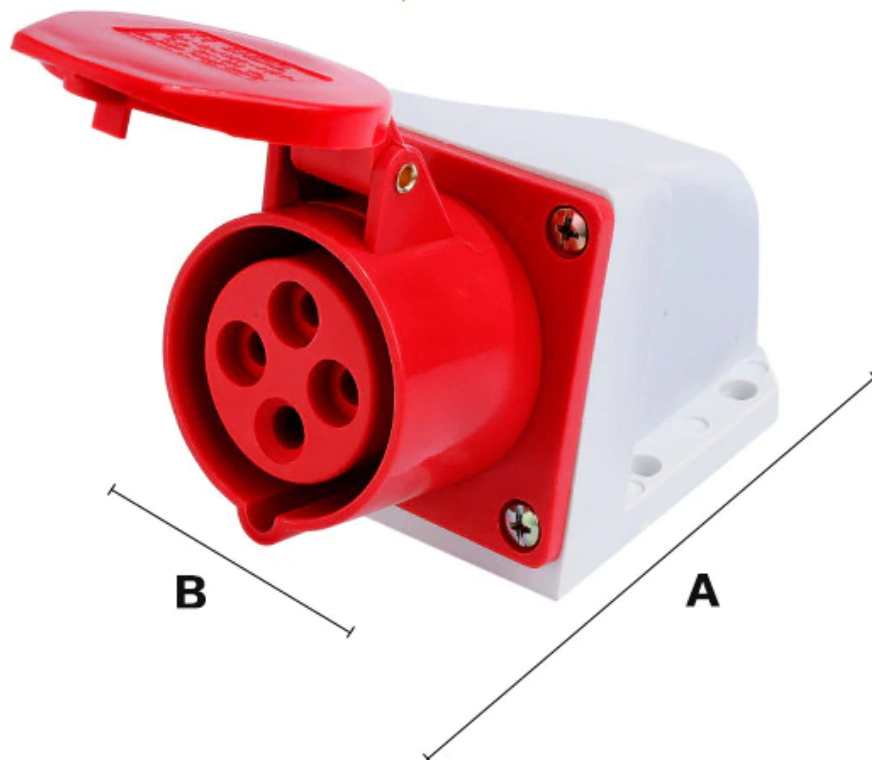

Wall mounted socket

3PIN- blue
220V-250V

4PIN- red
380V-415V

5PIN- red
380V-415V

Panel concealed socket
Wiring diagram

Industrial socket wiring diagram

Installation dimension drawing

Flame retardant waterproof material

Product parameter

Industrial plug

Note: The size of the product is manually measured, for reference only

model	A(mm)	B(mm)
3PIN 16A plug	122	43
3PIN 32A plug	138	57
4PIN 16A plug	122	49
4PIN 32A plug	138	57
5PIN 16A plug	130	55
5PIN 32A plug	142.5	62

Wall mounted socket

3PIN/4PIN/5PIN

Note: The size of the product is manually measured, for reference only

model	A(mm)	B(mm)
3PIN 16A socket	137	50
3PIN 32A socket	147	65
4PIN 16A socket	137	55
4PIN 32A socket	147	65
5PIN 16A socket	137	63
5PIN 32A socket	147	68