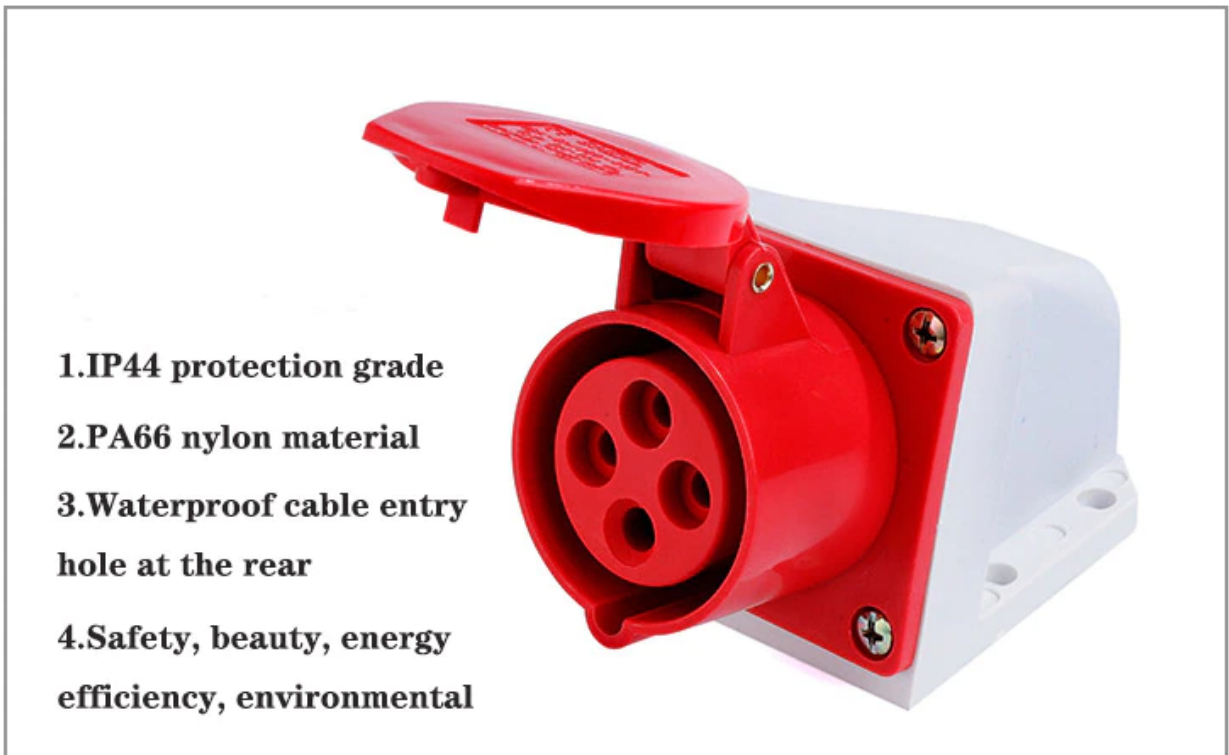

product details

Show off

5.0mm oversized brass rod

Waterproof cover design

**Waterproof and anti-leakage
safety device**

- 1.IP44 protection grade**
- 2.PA66 nylon material**
- 3.Waterproof cable entry hole at the rear**
- 4.Safety, beauty, energy efficiency, environmental**