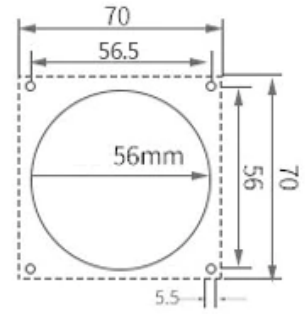

Wall mounted socket

3PIN- blue
220V-250V

4PIN- red
380V-415V

5PIN- red
380V-415V

Panel concealed socket
Wiring diagram

Industrial socket wiring diagram

Installation dimension drawing

Flame retardant waterproof material

Product parameter

Industrial plug

Note: The size of the product is manually measured, for reference only

model	A(mm)	B(mm)
3PIN 16A plug	122	43
3PIN 32A plug	138	57
4PIN 16A plug	122	49
4PIN 32A plug	138	57
5PIN 16A plug	130	55
5PIN 32A plug	142.5	62

Connector

Note: The size of the product is manually measured, for reference only

model	A(mm)	B(mm)
3PIN 16A Connector	131	50

3PIN 32A Connector	147	64
4PIN 16A Connector	131	56
4PIN 32A Connector	149	65
5PIN 16A Connector	139	63
5PIN 32A Connector	151	70

Panel concealed socket

3PIN/4PIN/5PIN

Note: The size of the product is manually measured, for reference only

model	A(mm)	B(mm)
-------	-------	-------

3PIN 16A socket	72	50
3PIN 32A socket	90	65
4PIN 16A socket	73	55
4PIN 32A socket	88	65
5PIN 16A socket	76	63
5PIN 32A socket	91	70