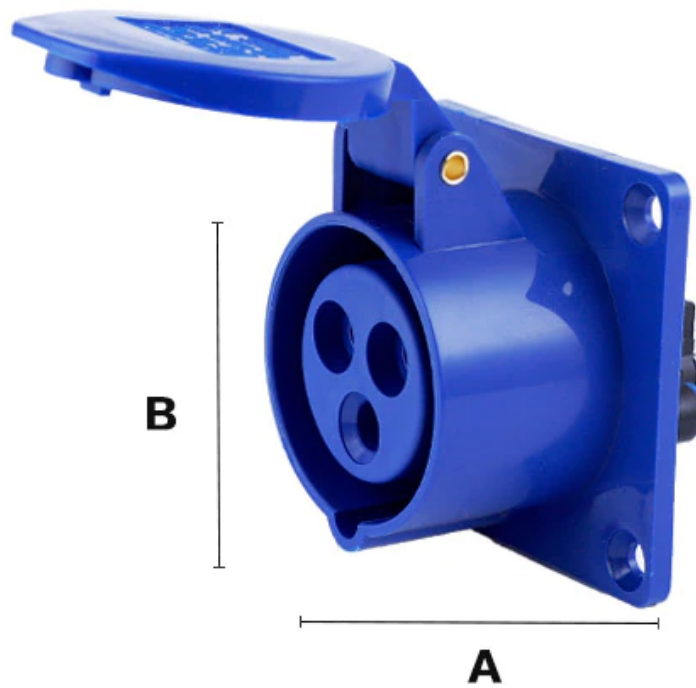

Wall mounted socket

3PIN/4PIN/5PIN

Note: The size of the product is manually measured, for reference only

model	A(mm)	B(mm)
3PIN 16A socket	137	50
3PIN 32A socket	147	65
4PIN 16A socket	137	55
4PIN 32A socket	147	65
5PIN 16A socket	137	63
5PIN 32A socket	147	68

Connector

Note: The size of the product is manually measured, for reference only

model	A(mm)	B(mm)
3PIN 16A Connector	131	50

3PIN 32A Connector	147	64
4PIN 16A Connector	131	56
4PIN 32A Connector	149	65
5PIN 16A Connector	139	63
5PIN 32A Connector	151	70

Panel concealed socket

3PIN/4PIN/5PIN

Note: The size of the product is manually measured, for reference only

model	A(mm)	B(mm)
-------	-------	-------

3PIN 16A socket	72	50
3PIN 32A socket	90	65
4PIN 16A socket	73	55
4PIN 32A socket	88	65
5PIN 16A socket	76	63
5PIN 32A socket	91	70