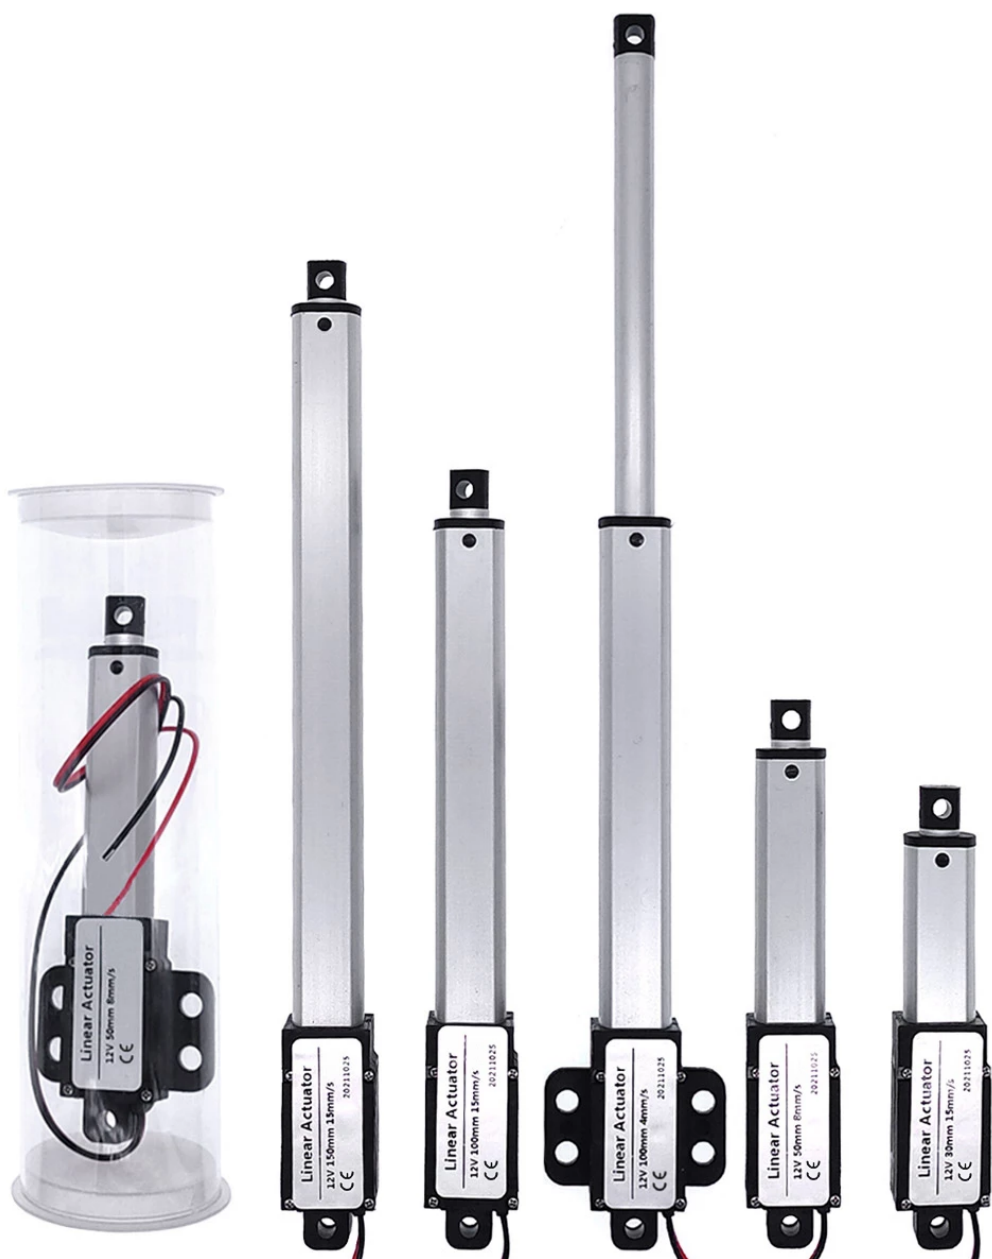

100mm DC12V Mirco Electric Linear Actuator 30N/60N/90N/150N Motor Controller Mini Electric Push Rod Putter

 aliexpress.com/item/1005003525606799.html

The parameters параметр

LA-WR Type

LA-YR Type

LA-WR Type 12V

150mm 30mm/s 30N 150mm 15mm/s 60N
150mm 8mm/s 90N 150mm 4mm/s 150N

LA-WR Type

Technical Parameters

Input Voltage	12V			
No-load Speed(mm/s)	4	8	15	30
Load Push Capacity(N)	150	90	60	30
Load Pull Capacity(N)	150	90	60	30
Static Damping(N)	150	90	60	30
Stroke Length(mm)	30mm-150mm			
Operating Temperature	0°C ~ +40°C			
Limit Switches	Built-in			
IP Grade	IP54			
Operating Frequency	S2-10min			
Inner Tube	Aluminum Tube			
Lead Screw Type	Type T			

Outline Dimension Drawing

LA-YR Type

Technical Parameters

Input Voltage	12V			
No-load Speed(mm/s)	4	8	15	30
Load Push Capacity(N)	150	90	60	30
Load Pull Capacity(N)	150	90	60	30
Static Damping(N)	150	90	60	30
Stroke Length(mm)	30mm-150mm			
Operating Temperature	0°C ~ +40°C			
Limit Switches	Built-in			
IP Grade	IP54			
Operating Frequency	S2-10min			
Inner Tube	Aluminum Tube			
Lead Screw Type	Type T			