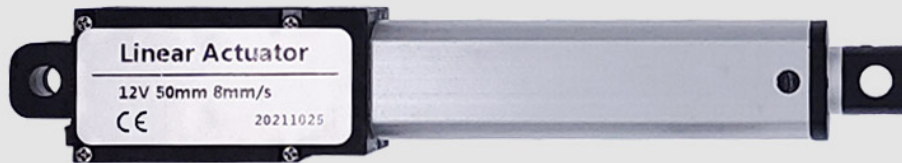

100mm DC12V Mirco Electric Linear Actuator 30N/60N/90N/150N Motor Controller Mini Electric Push Rod Putter

 aliexpress.com/item/1005003525606799.html

The parameters параметр

LA-WR Type

LA-YR Type

LA-WR Type 12V

LA-YR Type 12V

30mm 30mm/s 30N 30mm 15mm/s 60N
30mm 8mm/s 90N 30mm 4mm/s 150N

50mm 30mm/s 30N 50mm 15mm/s 60N
50mm 8mm/s 90N 50mm 4mm/s 150N

100mm 30mm/s 30N 100mm 15mm/s 60N
100mm 8mm/s 90N 100mm 4mm/s 150N

150mm 30mm/s 30N 150mm 15mm/s 60N
150mm 8mm/s 90N 150mm 4mm/s 150N

LA-WR Type

Technical Parameters

Input Voltage	12V			
No-load Speed(mm/s)	4	8	15	30
Load Push Capacity(N)	150	90	60	30
Load Pull Capacity(N)	150	90	60	30
Static Damping(N)	150	90	60	30
Stroke Length(mm)	30mm-150mm			
Operating Temperature	0°C ~ +40°C			
Limit Switches	Built-in			
IP Grade	IP54			
Operating Frequency	S2-10min			
Inner Tube	Aluminum Tube			
Lead Screw Type	Type T			

Outline Dimension Drawing

LA-YR Type

Technical Parameters

Input Voltage	12V			
No-load Speed(mm/s)	4	8	15	30
Load Push Capacity(N)	150	90	60	30
Load Pull Capacity(N)	150	90	60	30
Static Damping(N)	150	90	60	30
Stroke Length(mm)	30mm-150mm			
Operating Temperature	0°C ~ +40°C			
Limit Switches	Built-in			
IP Grade	IP54			
Operating Frequency	S2-10min			
Inner Tube	Aluminum Tube			
Lead Screw Type	Type T			