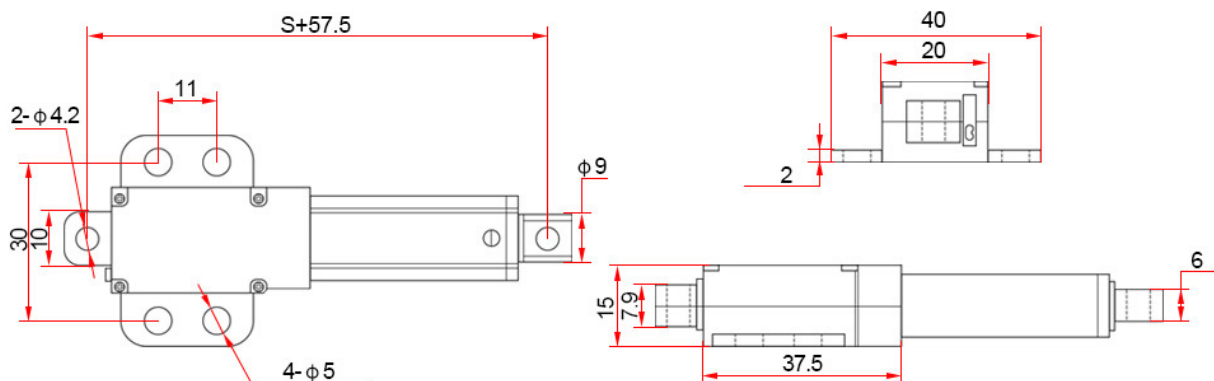

Outline Dimension Drawing

The Description

ОПИСАНИЕ