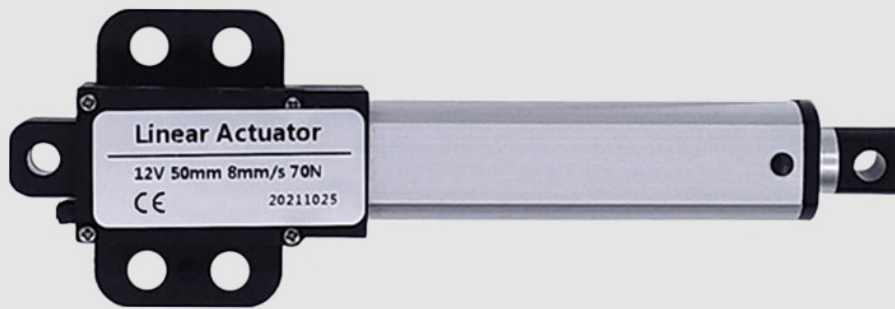

100mm DC12V Mirco Electric Linear Actuator 30N/60N/90N/150N Motor Controller Mini Electric Push Rod Putter

 aliexpress.com/item/1005003525606799.html

The parameters параметр

LA-WR Type

LA-YR Type

LA-WR Type 12V

150mm 30mm/s 30N 150mm 15mm/s 60N
150mm 8mm/s 90N 150mm 4mm/s 150N

LA-WR Type

Technical Parameters

Input Voltage	12V			
No-load Speed(mm/s)	4	8	15	30
Load Push Capacity(N)	150	90	60	30
Load Pull Capacity(N)	150	90	60	30
Static Damping(N)	150	90	60	30
Stroke Length(mm)	30mm-150mm			
Operating Temperature	0°C ~ +40°C			
Limit Switches	Built-in			
IP Grade	IP54			
Operating Frequency	S2-10min			
Inner Tube	Aluminum Tube			
Lead Screw Type	Type T			

Outline Dimension Drawing

LA-YR Type

Technical Parameters

Input Voltage	12V			
No-load Speed(mm/s)	4	8	15	30
Load Push Capacity(N)	150	90	60	30
Load Pull Capacity(N)	150	90	60	30
Static Damping(N)	150	90	60	30
Stroke Length(mm)	30mm-150mm			
Operating Temperature	0°C ~ +40°C			
Limit Switches	Built-in			
IP Grade	IP54			
Operating Frequency	S2-10min			
Inner Tube	Aluminum Tube			
Lead Screw Type	Type T			