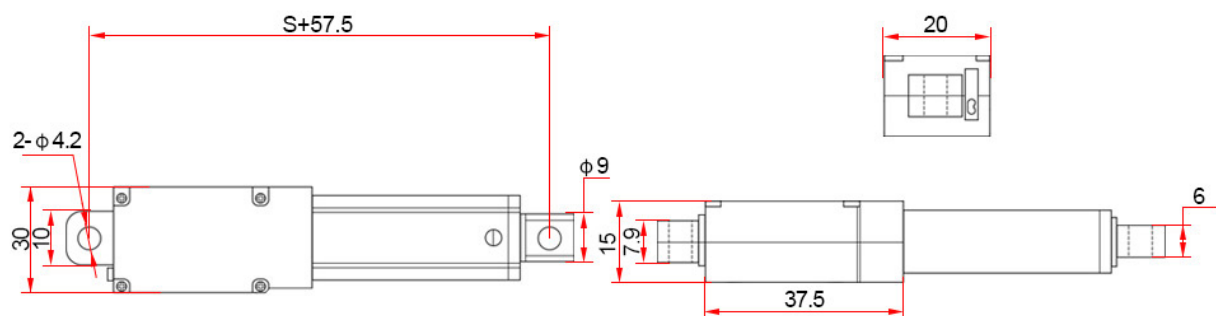

150mm 30mm/s 30N 150mm 15mm/s 60N
150mm 8mm/s 90N 150mm 4mm/s 150N

LA-WR Type

Technical Parameters

Input Voltage	12V			
No-load Speed(mm/s)	4	8	15	30
Load Push Capacity(N)	150	90	60	30
Load Pull Capacity(N)	150	90	60	30
Static Damping(N)	150	90	60	30
Stroke Length(mm)	30mm-150mm			
Operating Temperature	0°C ~ +40°C			
Limit Switches	Built-in			
IP Grade	IP54			
Operating Frequency	S2-10min			
Inner Tube	Aluminum Tube			
Lead Screw Type	Type T			

Outline Dimension Drawing

LA-YR Type

Technical Parameters

Input Voltage	12V			
No-load Speed(mm/s)	4	8	15	30
Load Push Capacity(N)	150	90	60	30
Load Pull Capacity(N)	150	90	60	30
Static Damping(N)	150	90	60	30
Stroke Length(mm)	30mm-150mm			
Operating Temperature	0°C ~ +40°C			
Limit Switches	Built-in			
IP Grade	IP54			
Operating Frequency	S2-10min			
Inner Tube	Aluminum Tube			
Lead Screw Type	Type T			