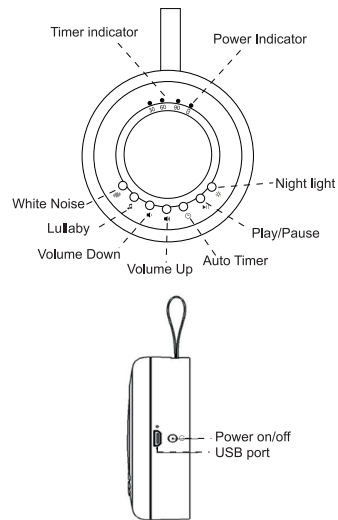

WHITE NOISE MACHINE

USER MANUAL

BUTTON INDICATION

QUICK TIPS

- Connect the power cable to the power port and a USB adapter(not included) ,the power indicator lights up red when charging, and turns green to indicate that product is fully charged.
- Press the power button to turn the unit ON. A green light will illuminate when ON. Press the power button a second time to turn the unit OFF. The green light will be OFF,when the unit is OFF.
- Press to Pause/Play music
- Press to play white noise sounds.
Press repeatedly to cycle through the different sounds.
NOTE: When the sound machine is turned on, it will always default to the last sound used.
- Press to increase or decrease the volume
- Using the Auto-Timer: When you are listening to a sound you may set a timer 30,60,90 minutes as your desire.
So the machine will automatically turn off as the time you set.
Press the timer button once for 30 minutes, a second time for 60 minutes, a third time for 90 minutes and a fourth time to turn the timer OFF. An indicator light will show the timer setting.
If the timer indicator is OFF, the timer is OFF.
The timer can only be set when sound is playing.
- Light button. First press for lighting up, second press making the light brighter, third press turning the light off.

Features:

Night Light
16 sound :4 white noises, 4 fan sounds, 8 natural sounds (ocean, lullaby, running water, bonfire, bird calls, thunderstorm, train, heartbeat)
Timer : 30, 60, 90 minutes
Memory Function

Product Specifications:

Model: GM -02
Speaker :28mm,4Ω3W
Input Power :DC5V=1A
Battery Model/Capacity :103048-1500mAh
Use time :7h-20h
Product size : 3.15X3.15X 1.14inch (LXWXH)

Package Included:

1x White Noise Machine
1x USB cable
1x Instruction
1x Hook