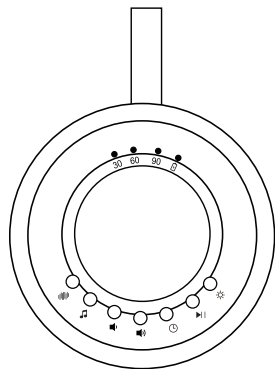

WHITE NOISE MACHINE

USER MANUAL

BUTTON INDICATION

QUICK TIPS

- Connect the power cable to the power port and a USB adapter(not included) ,the power indicator lights up red when charging, and turns green to indicate that product is fully charged.
- Press the power button to turn the unit ON. A green light will illuminate when ON. Press the power button a second time to turn the unit OFF. The green light will be OFF,when the unit is OFF.
- Press to Pause/Play music
- Press to play white noise sounds.
Press repeatedly to cycle through the different sounds.
NOTE: When the sound machine is turned on, it will always default to the last sound used.
- Press to increase or decrease the volume
- Using the Auto-Timer: When you are listening to a sound you may set a timer 30,60,90 minutes as your desire.
So the machine will automatically turn off as the time you set.
Press the timer button once for 30 minutes, a second time for 60 minutes, a third time for 90 minutes and a fourth time to turn the timer OFF. An indicator light will show the timer setting.
If the timer indicator is OFF, the timer is OFF.
The timer can only be set when sound is playing.
- Light button. First press for lighting up, second press making the light brighter, third press turning the light off.

Features:

Night Light
16 sound :4 white noises, 4 fan sounds, 8 natural sounds (ocean, lullaby, running water, bonfire, bird calls, thunderstorm, train, heartbeat)
Timer : 30, 60, 90 minutes
Memory Function

Product Specifications:

Model: GM -02
Speaker :28mm,4Ω3W
Input Power :DC5V=1A
Battery Model/Capacity :103048-1500mAh
Use time :7h-20h
Product size : 3.15X3.15X 1.14inch (LXWXH)

Package Included:

1x White Noise Machine
1x USB cable
1x Instruction
1x Hook