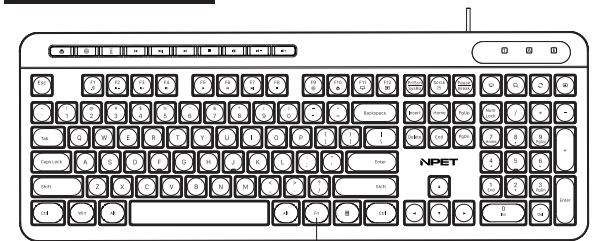

Hardware Basics

Fn key