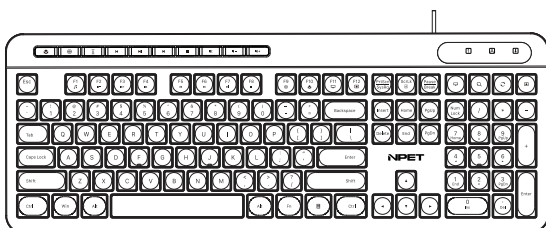

Wired Computer Keyboard

OK20

User's Manual

Functions of Shortcut Keys

	E-mail
	Browser
	Calculator
	Previous Track
	Play/Pause
	Next Track
	Stop
	Mute
	Volume Down
	Volume Up
	My Computer
	Search
	Refresh
	Favorites

Functions of Combination Keys

Way to use	Press Fn+(F1-F12)
	Audio On
	Volume down
	Volume Up
	Mute
	Previous Track
	Next Track
	Play/Pause
	Stop
	Browser
	E-mail
	My Computer
	Favorites