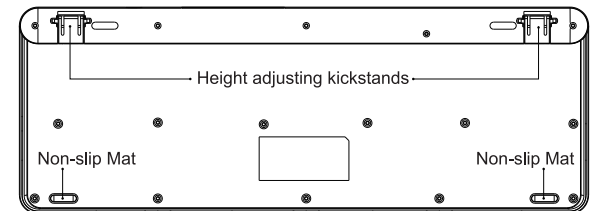

Height adjusting kickstands

Non-slip Mat

Non-slip Mat

LED Indicators (From left to right)

1. 1 "On" means numeric keys are enabled; "Off" means numeric keys are disabled.
2. A "On" means letters will be typed uppercase; "Off" means letters will be typed lowercase.
3. ↓ "On" means moving your arrow keys will scroll the entire page; "Off" means arrow keys that move you will jump in the cell.