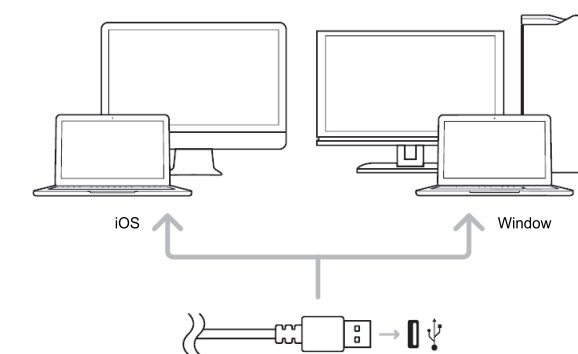

Connect your NPET device to the USB port of your computer

Note:
The keyboard can type normally on the ios system, but combination functions cannot work on the ios system, which does not mean that the keyboard is damaged, only the problem of system compatibility.

FAQ

1. If the keyboard doesn't respond, please check if the keyboards type-c cable is correctly inserted into the corresponding USB port on the computer, or try another USB port on the computer.
2. If you spill liquid on the keyboard, please remove keyboards type-c cable from the computer immediately. Wipe up excess liquid and put the keyboard in a warm place (for instance, under a lamp) to let the keyboard dry naturally before using again.

How to care for your keyboard

1. **Wire safety**
   Avoid bending it. Don't place anything heavy on it to avoid stress, which can cause cuts or breakage.
2. **Avoid Liquids**
   The spilling of liquids is very harmful. It can damage your keyboard's internal circuit or can cause malfunctioning of the keyboard.
3. **Avoid eating while sitting on the keyboard**
   Don't eat while sitting near the keyboard. When you do so, small pieces of your food can fall and enter inside the circuit, which can result in stopping one or more keys from functioning.
4. **Soft key press**
   Try to press the keys as softly as you can. It helps in the long life of keys and characters printed upon them.
5. **Cover after Use**
   Cover it to avoid dust particles. It can harm the circuit under the keys, which results in the non-functioning of one or more keys.
6. **Clean it properly**
   Use a can of compressed air to clean between the keys. Moisten a cotton cloth or paper towel with rubbing alcohol and use it to clean the tops of the keys. Do not pour alcohol or any other liquid directly onto the keys.

Dear user

Thank you for you choosing NPETech, to protect your rights and for better customer service, we ask that you note our warranty rules.

1. Within the guarantee period, the repair is guaranteed for failure due to electrical circuit problems. Man-made damages, such as disassembly, hard impacts, submersion into the water, plugging into improper current or voltage, and damage caused by natural disasters such as fire, flood, or earthquake are not included.
2. Consumable parts (such as foot stick) and spare parts replacement are not included in our warranty.

K62 WIRED

Membrane Gaming Keyboard

Wired Gaming Keyboard Operating Instructions