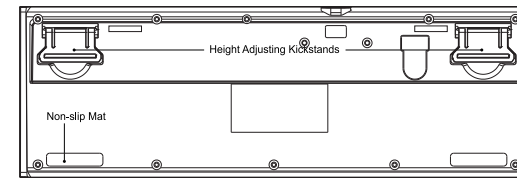

Rear Layout

Function Introduction

1. With standard type-c cable, the keyboard can be used on computers without any software or driver installation.
2. 25 keys non conflict: (Q, A, Z, W, S, X, E, D, C, F, B, T, Y, U, Space, Tab, 0), 6^, Backsp, F9,], 4$, /?, Esc, Enter)
3. Construction

Keycap
Previous to light cover
Backlight source
Steelplate
Bottom cover

Backlit Mode Introduction

+ -- Switch Backlit Mode

Switch cycle of 3 kinds of RGB backlight modes

+ -- Change the color of the backlight modes

Switch cycle of 7 kinds of a single color and 1 rainbow backlight modes

+ -- Turn on/off the backlight

One Click to turn on/off the backlight

Light Function Adjustment

+ -- Brightness increasing

+ -- Brightness decreasing

+ -- Decrease breathing frequency

+ -- Increase breathing frequency

The Main Functions of These Keys

Keys	The main functions	Keys	The main functions
	Esc		9(
	1!		0)
	2@		-_
	3#		=+
	4$		Insert
	5%		Delete
	6^		Home
	7&		End
	8*		

Other Functions of FN key Combination

+ -- Win Key Locking Control

Press FN+ Win to lock the function of WIN key.
Press FN+WIN again to unlock the function of WIN key.

+ -- Switch WASD keys to arrow key

Press FN+W to switch WASD to arrow keys (←→↑↓).
Press FN+W again to WASD keys main function recovery

+ -- Volume Down

Press FN+R to turn down the volume

+ -- Volume up

Press FN+T to turn up the volume

+ -- Mute

Press FN+Y to mute the media

Other Functions of FN key Combination

Keys	The main functions	Keys	The main functions
	\`		F9
	F1		F10
	F2		F11
	F3		F12
	F4		PrtSc
	F5		Pause
	F6		Page UP
	F7		Page Down
	F8		~