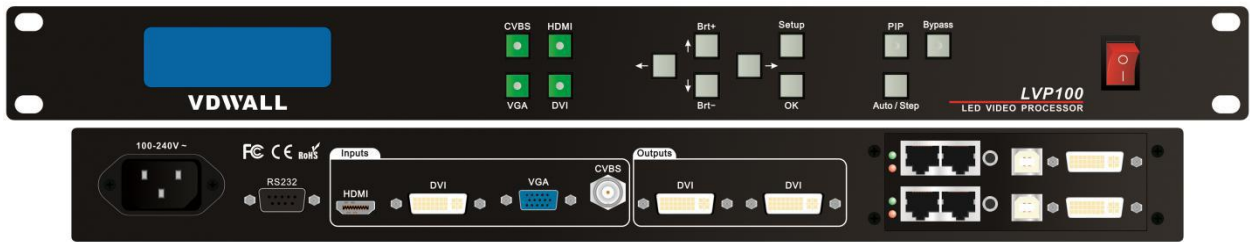

LVP100 LED HD Video Processor

Version	Date	Descriptions	Draft
V1.0	2018.05.22		ZZH

I Features

- ◆ Faroudja® Real Color® Real Color Image Processing, 10+ Bit Faroudja® DCDI De-interlacing Processing, Faroudja® TureLife™ Augmented Video and Image
- ◆ 4 inputs, 2 outputs, dual images, it's enough for the application requirements to small LED in most cases
- ◆ It allows an access to set the output resolution to fulfill the size of LED screen
- ◆ DVI EDID make it possible to set the input resolution freely to make dot-to-dot display successful.
- ◆ PIP / PBP display among any 2 images, 3 custom preset dual-images mode
- ◆ Seamless switching, fade in and fade out switching
- ◆ Control method: operations on front panel buttons, it's convenient and flexible for front panel users
- ◆ It is enabled to put 2 sending cards inside
- ◆ It is enabled to work for seven days a week and twenty four hours a day. High-reliable and stable.

II Specifications

Specification of Inputs		
Quantity/Type	1×CVBS 1×VGA (RGBHV) 1×DVI (VESA) 1×HDMI (VESA/CEA-861)	
Composite Video Input SYS	PAL / NTSC	
Composite Video Amplitude Impedance	1V (p_p) / 75Ω	
VGA Format	PC (VESA Standard)	≤2048×1152_60Hz
VGA Amplitude the impedance	R、G、B = 0.7 V(p_p) / 75Ω	
DVI Format	PC (VESA Standard)	≤2304×1152_60Hz
HDMI Format	PC (VESA Standard)	≤1920×1080_60Hz
	HDMI1.3 (CEA-861)	≤1080p_60Hz
Input Interface	CVBS: BNC VGA: 15pin D_Sub (Female) DVI: 24+1 DVI_D(Female) HDMI: Type-A HDMI port	
Specification of Outputs		
Quantity / Type	2×DVI	
DVI Format	1024×768_60Hz/75Hz 1080×1920_60Hz 1200×1600_60Hz 1280×1024_60Hz/75Hz 1600×1200_60Hz- 1920×1080_50Hz/60Hz- 1366×768_60Hz- 1440×900_60Hz- 1536×1536_60Hz- 1920×1200_60Hz	