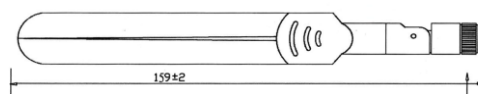

Hardware

Connector Description

No.	Name	Function
1	CONFIG	USB-B port, for controlling the device, such as setting screen parameters and publishing a program
2	USB	USB-A port, supporting USB 3.0, for updating programs via the USB drive
3	WIFI ANT	Connected to the WiFi antenna, supporting 2.4G/5G dual band, WiFi hotspot mode (as a WiFi router) and WiFi client mode (connected to other WiFi routers)
4	SIM card slot	Micro-SIM card slot
5	4G ANT	Connected to the 4G antenna (optional)
6	DC 5V-12V	Power Input
7	LAN	Access the local area network
8	AUDIO	3.5mm, HIFI stereo output
9	HDMI output	Signal output, connected to the LCD display

Dimensions

Unit: mm

A2K Player

WiFi antenna

4G antenna (optional)

Configuration and Management Software

Name	Type	Description
PlayerMaster	PC Client	Used for local or cloud screen management, as well as program editing and publishing
ColorlightCloud	Web	A web-based management system for content publishing, centralized management and screen monitoring
LED Assistant	Mobile Client	Support Android and iOS, enabling wireless control of players