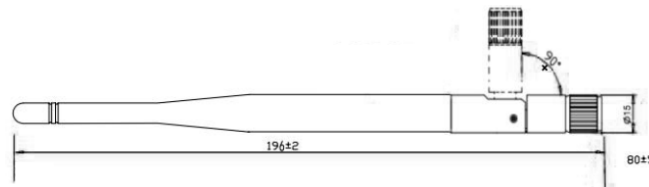

Specification

Basic Parameters	
Hardware Quality	4K high-definition hardware decoding playback
Storage	8GB (4G for content)
RAM	2GB
HDMI Output	1080P HD output
OS	Android OS 9.0 (Android Pie)
Physical Parameters	
Unboxed	108×128×26mm(4.25×5.04×1.02 inch)

Hardware

Connector Description

No.	Name	Function
1	CONFIG	USB-B port, for controlling the device, such as setting screen parameters and publishing a program
2	USB	USB-A port, supporting USB 3.0, for updating programs via the USB drive
3	WIFI ANT	Connected to the WiFi antenna, supporting 2.4G/5G dual band, WiFi hotspot mode (as a WiFi router) and WiFi client mode (connected to other WiFi routers)
4	SIM card slot	Micro-SIM card slot
5	4G ANT	Connected to the 4G antenna (optional)
6	DC 5V-12V	Power Input
7	LAN	Access the local area network
8	AUDIO	3.5mm, HIFI stereo output
9	HDMI output	Signal output, connected to the LCD display

Dimensions

Unit: mm

A2K Player

WiFi antenna

4G antenna (optional)

Configuration and Management Software

Name	Type	Description
PlayerMaster	PC Client	Used for local or cloud screen management, as well as program editing and publishing
ColorlightCloud	Web	A web-based management system for content publishing, centralized management and screen monitoring
LED Assistant	Mobile Client	Support Android and iOS, enabling wireless control of players