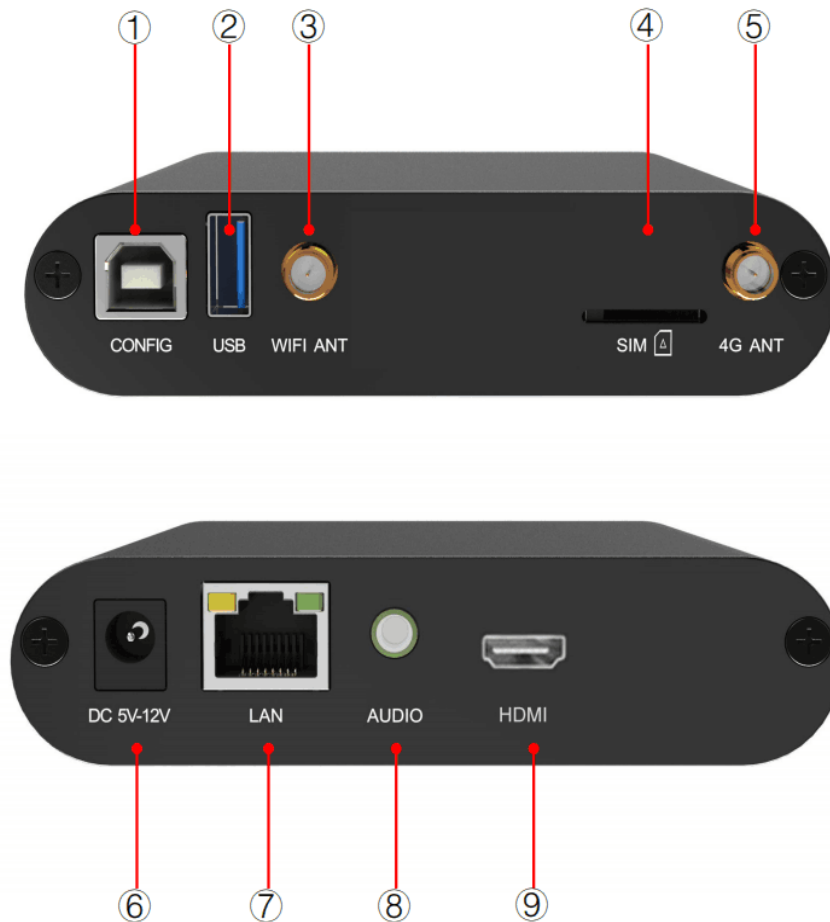

- Program and command schedules
- Windows and materials
 - Support playing multiple program pages (up to 32 pages)
 - Rich media materials, such as pictures, videos, texts and clocks, supporting video and picture scaling
 - Support playback and overlay of multiple windows, whose size and location can be freely adjusted
 - Support playing up to two high-definition windows or one 4K video window simultaneously
- Comprehensive control scheme
Support control and management from various platforms, such as LED Assistant for smartphones and tablets, and PlayerMaster for PC.
- Network communication
 - Dual band and dual mode WiFi, supporting WiFi 2.4G and 5G band, WiFi hotspot mode or WiFi client mode¹
 - LAN, supporting DHCP mode and static mode
 - 4G communication, supporting 4G network in various countries (optional)
 - GPS positioning (optional)

Specification

Basic Parameters	
Hardware Quality	4K high-definition hardware decoding playback
Storage	8GB (4G for content)
RAM	2GB
HDMI Output	1080P HD output
OS	Android OS 9.0 (Android Pie)
Physical Parameters	
Unboxed	108×128×26mm(4.25×5.04×1.02 inch)

Hardware

Connector Description

No.	Name	Function
1	CONFIG	USB-B port, for controlling the device, such as setting screen parameters and publishing a program
2	USB	USB-A port, supporting USB 3.0, for updating programs via the USB drive
3	WIFI ANT	Connected to the WiFi antenna, supporting 2.4G/5G dual band, WiFi hotspot mode (as a WiFi router) and WiFi client mode (connected to other WiFi routers)
4	SIM card slot	Micro-SIM card slot
5	4G ANT	Connected to the 4G antenna (optional)
6	DC 5V-12V	Power Input
7	LAN	Access the local area network
8	AUDIO	3.5mm, HIFI stereo output
9	HDMI output	Signal output, connected to the LCD display