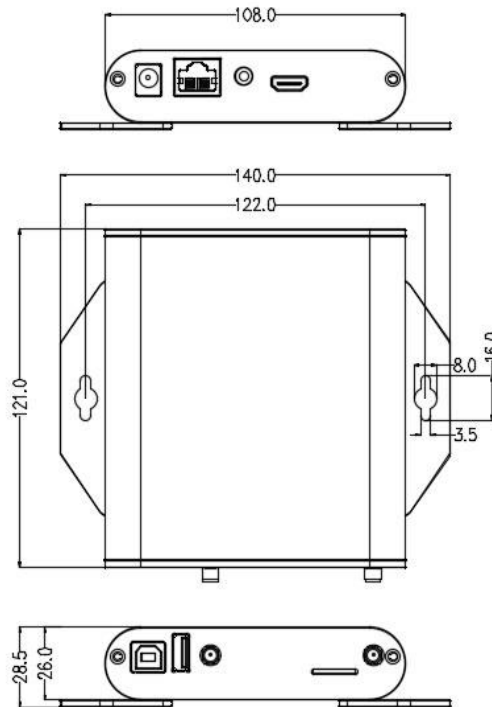

Dimensions

Unit: mm

A2K Player