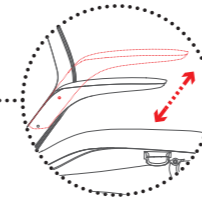

“Zero Pressure” S-curved Backrest

This patented backrest design gives you a strong sense of being cradled. You will feel “zero pressure” as it equally distributes the pressure around your back and reduces the intensity of surface contact.

Anti-varicosity Cushion

Sitting for a long time often causes discomfort and possibly varicose veins. Follow’s innovative anti-varicosity cushion has a unique elastic edge, which perfectly accommodates leg curves, allowing smooth blood flow while maintaining freshness and coolness. Even if you sit down for a long time, Follow can always keep you healthy and comfortable.

No-button Lifting Armrest

No-button, lift-and-lock design allows users to effortlessly lift the armrest and stop it at any height. The surface of the armrest is made of soft and elastic materials with the texture of human skin.

“Smart Touch” Tilt-by-wire Mechanism

/// A new generation of high sensitivity intelligent wire system allows you to go up and down, lean back and forth, lock and unlock with just one control.

DIMENSIONS