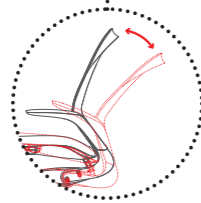

“Zero Pressure” S-curved Backrest

This patented backrest design gives you a strong sense of being cradled. You will feel “zero pressure” as it equally distributes the pressure around your back and reduces the intensity of surface contact.

Anti-varicosity Cushion

Sitting for a long time often causes discomfort and possibly varicose veins. Follow’s innovative anti-varicosity cushion has a unique elastic edge, which perfectly accommodates leg curves, allowing smooth blood flow while maintaining freshness and coolness. Even if you sit down for a long time, Follow can always keep you healthy and comfortable.

No-button Lifting Armrest

No-button, lift-and-lock design allows users to effortlessly lift the armrest and stop it at any height. The surface of the armrest is made of soft and elastic materials with the texture of human skin.

“Smart Touch” Tilt-by-wire Mechanism

/// A new generation of high sensitivity intelligent wire system allows you to go up and down, lean back and forth, lock and unlock with just one control.

DIMENSIONS