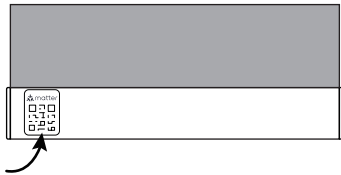

## QR Code Placement 2

- Roller Shades / Zebra Shades / Dual Shades

Bottom Bar's Left Back Side

- Roller shades with Bottom Bar Fabric Wrapped

bottom right corner of fabric's backside.

- Cellular Shades / Day and Night Cellular Shades / Levitate Shades