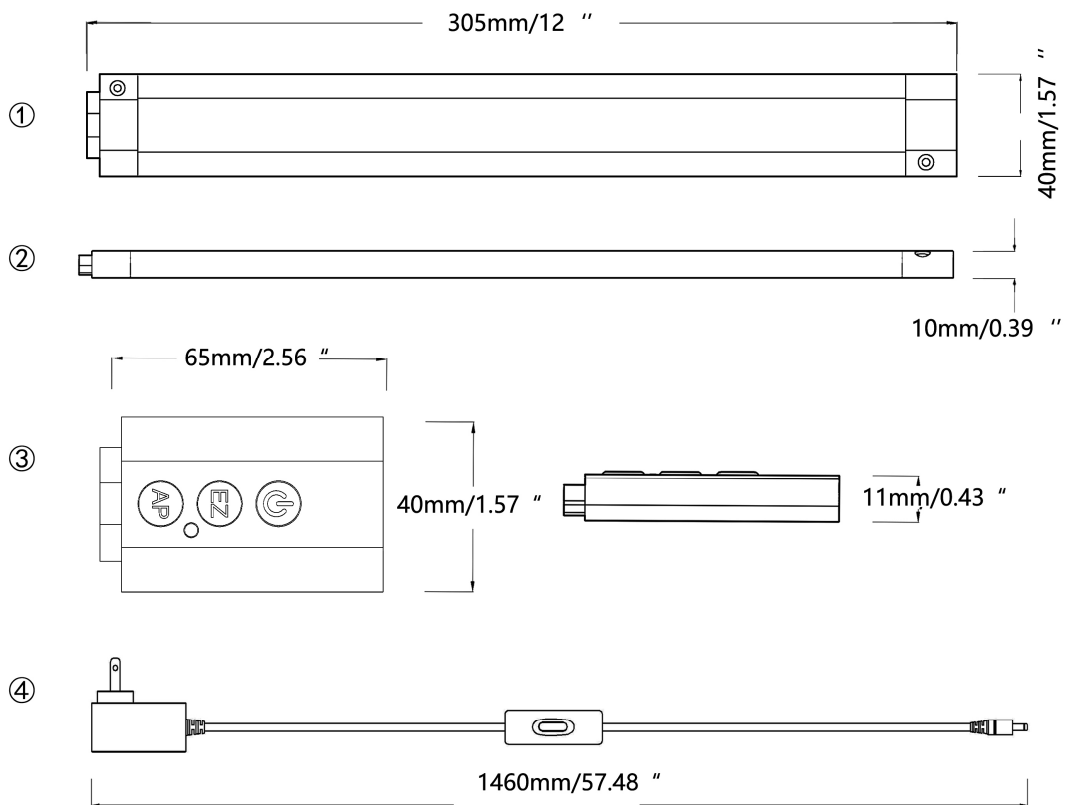

LAMPAOUS® BarSmart™ RGBCW Bar Lights Kit Part Numbers

	①	②	③	④	⑤	⑥
Quantity						

Item No	Kit Part No	Description
1	600001	12" BarSmart™ RGBCW Bar Lights
2	600002	12" Adhesive Tape
3	600003	BarSmart™ RGBCW Control Box
4	600004	Fix screw
5	600005	R.F Remote control
6	600006	12VDC 2000mA transformer white

LAMPAOUS® BarSmart™ RGBCW Accessories and Dimension

Item No	Kit Part	Dimension
1	600001	L :12" W: 1.57" H: 0.39" (12VDC 7 Pins)
3	600003	L: 2.56" W 1.57" H0.43 (12VDC)
4	600006	120VAC input 12VDC output cord length57.48"

LAMPAOUS® BarSmart™ RGBCW Features

Model No. BS-12 Kit

Wattage: 4Watt

Color: White and Multi Color

Color Temperature: 2700-6500K

Voltage: 120VAC Input for transformer 12VDC for LED Lights Bar

Control Solution: App, Remote Control, Voice activated