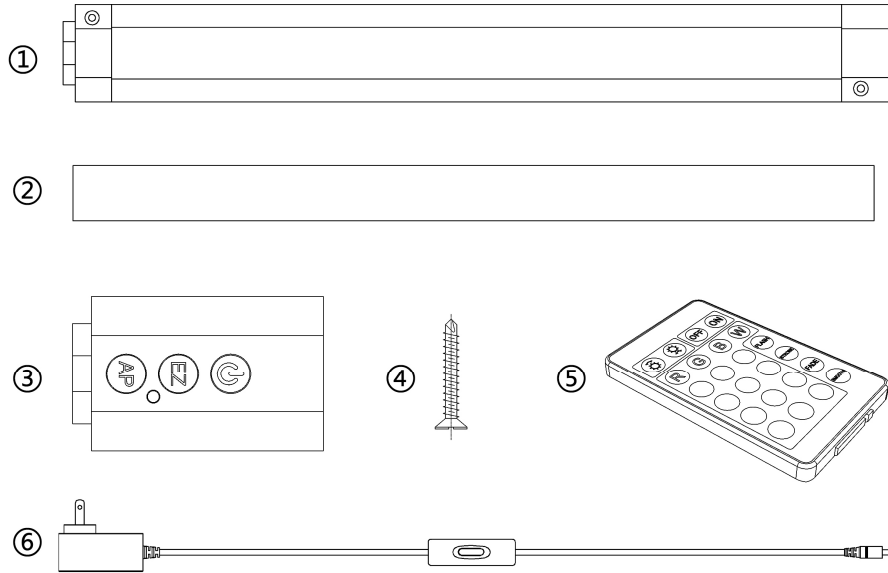

LAMPAOUS® BarSmart™ RGBCW Bar Lights Kit Part Numbers

	①	②	③	④	⑤	⑥
Quantity						

Item No	Kit Part No	Description
1	600001	12" BarSmart™ RGBCW Bar Lights
2	600002	12" Adhesive Tape
3	600003	BarSmart™ RGBCW Control Box
4	600004	Fix screw
5	600005	R.F Remote control
6	600006	12VDC 2000mA transformer white

LAMPAOUS® BarSmart™ RGBCW Accessories and Dimension

Item No	Kit Part	Dimension
1	600001	L :12" W: 1.57" H: 0.39" (12VDC 7 Pins)
3	600003	L: 2.56" W 1.57" H0.43 (12VDC)
4	600006	120VAC input 12VDC output cord length57.48"

LAMPAOUS® BarSmart™ RGBCW Features

Model No. BS-12 Kit

Wattage: 4Watt

Color: White and Multi Color

Color Temperature: 2700-6500K

Voltage: 120VAC Input for transformer 12VDC for LED Lights Bar

Control Solution: App, Remote Control, Voice activated