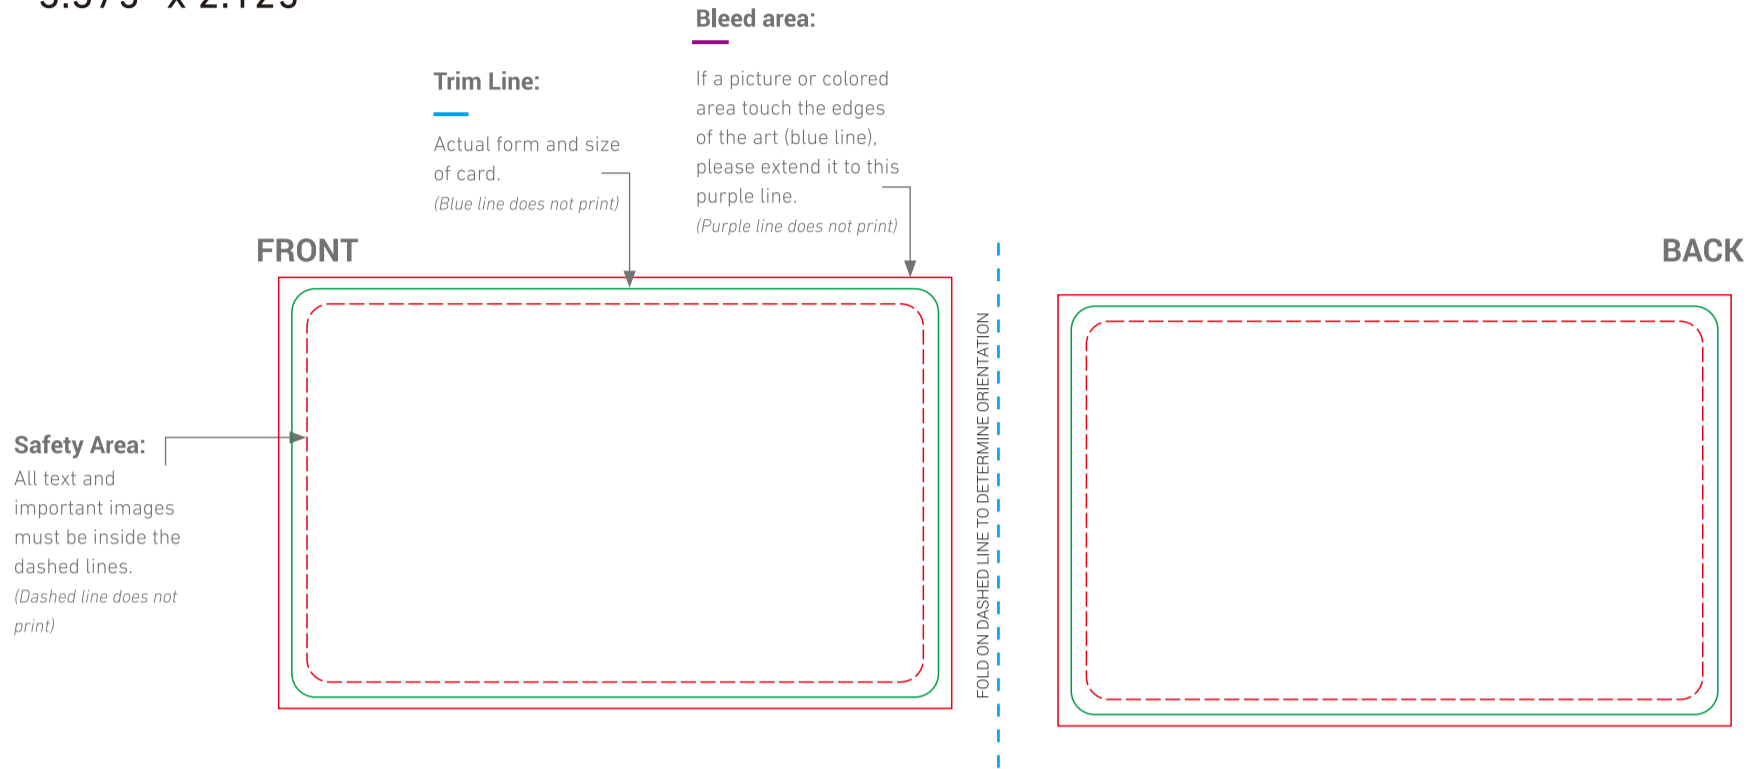

## SIM Card Frame

3.375" x 2.125"

2FF/3FF/4FF front side with 6PIN Chip

2FF/3FF/4FF back side

2FF/3FF front side with 8PIN Chip

2FF/3FF/4FF back side

2FF/3FF/4FF front side

Half Cr80 size with 6PIN Chip

2FF/3FF/4FF back side