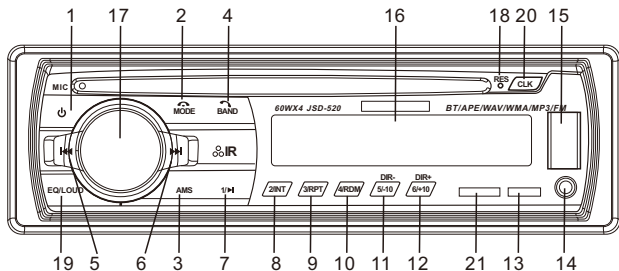

OPERATION MANUAL

LOCATION OF CONTROL

1. Power ON/OFF
2. Function Selector(radio/usb/sd/aux-inbt)&Ennd call
3. Auto Seek Search Tuning(AMS)
4. Band Button(fm1-fm2-fm3)& Answer call
5. 5/6 Track Skip/ Search Forward/Backward, Manual Auto Search Radio
7. Memory Station 1-6 for Radio and P/lay/pause Function for MP3/WMA
8. Intro Function for MP3/WMA
9. Repeat Function for MP3/WMA
9. 10 Random Function for MP3/WMA
11. -10 Function for MP3/WMA
12. +10 Function for MP3/WMA
13. SD Card Slot
14. Aux In Jack
15. USB Port
16. LCD Display
17. Volume/Select Control
18. Reset Button
19. EO Button
20. CLK Button
- 21.USB charging Port

Bluetooth: Search for Bluetooth devices on your phone. Pair to device using the password "0000".Some phone automatically connect to the search

OPERATING INSTRUCTIONS

1. POWER ON/OFF

Short press turn on, long press three seconds turn off

2. MODE--FUNCTION SELECTOR

Push this button repeatedly and the lcd will display the following sequence: RADIO→USB→SD→AUX-IN→BT. In bluetooth mode, short press to end call.

3. AUTO SEEK SEARCH TUNING(AMS)

In radio mode, short press for the browser, long press to automatically save the station. In playback mode, the function is to choose the song.

4. BAND BUTTON

In radio mode, each band is toggled cyclicly by pressing the key FM1-FM2-FM3. In bluetooth mode, short press to answer call.

5/6. << / >> BUTTON

Track skip in MP3 player mode(usb/sd/mmc)/ radio search: Press the button during playback to go to the desired track; Press to search to the desired radio station.

7. 1 / P/|| BUTTON

Memory station 1-6 for radio control the playback of your music coming through the usb or sd/mmc external device by pressing once to start playback. During"play"repress the button to pause playback. Press the button once more to resume play.

8. 2/INT BUTTON

When this button is pressed. 'INT'indication is displayed and the first several seconds of each track is played. Press again to stop intro and listen to track.

9. 3/RPT BUTTON

When this button is pressed, 'RPT'indication is displayed and the selected track will be continually repeated until the track repeat mode is cancelled by pressing the 'RPT'button again.

10. 4/RDM BUTTON

When this button is pressed, 'RDM'indication is displayed and the tracks are played in random instead of normal progression. To cancel random mode, press the 'RDM' button again.

11. 5/-10 BUTTON

In playback mode, short press to-10, long press to choose a folder.

12. 6/+10 BUTTON

In playback mode, short press to +10, long press to choose a folder.

13. SD CARD SLOT

Insert the SD/MMC card in the slot by pushing it gently inward. Select SD with the mode selector. The music starts to play automatically. *Support music file format: MP3, WMA.

14. AUX IN JACK

Insert your portable player into the jack, in any playing mode, audio will come through the car speak.

15. USB PORT

Use a usb cable(not included)if necessary, to connect your portable mp3 player.

16. LCD DISPLAY