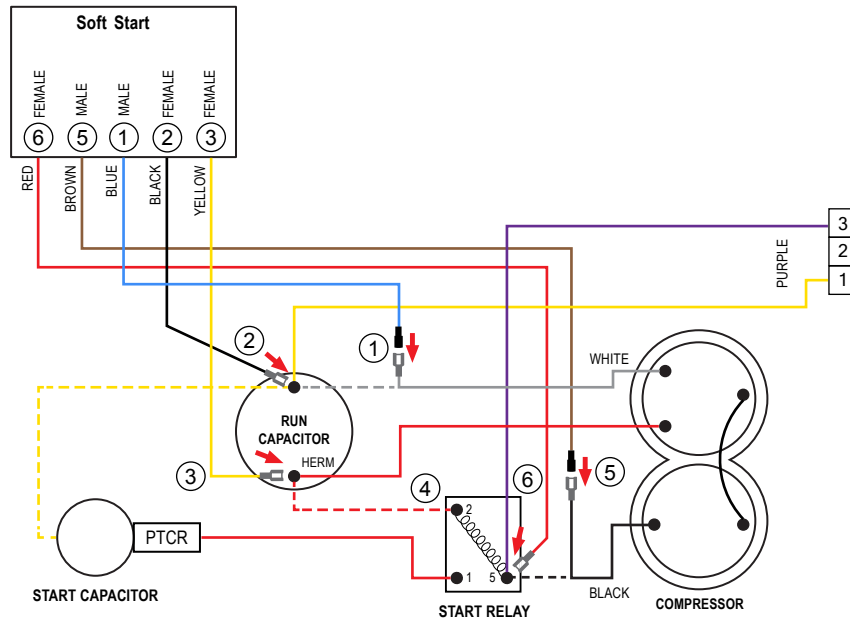

**A**  
[WITHOUT  
START RELAY]

**B**  
[INCLUDES  
START RELAY]

Wiring Diagram for Coleman Mach 1976D136 (4-09)