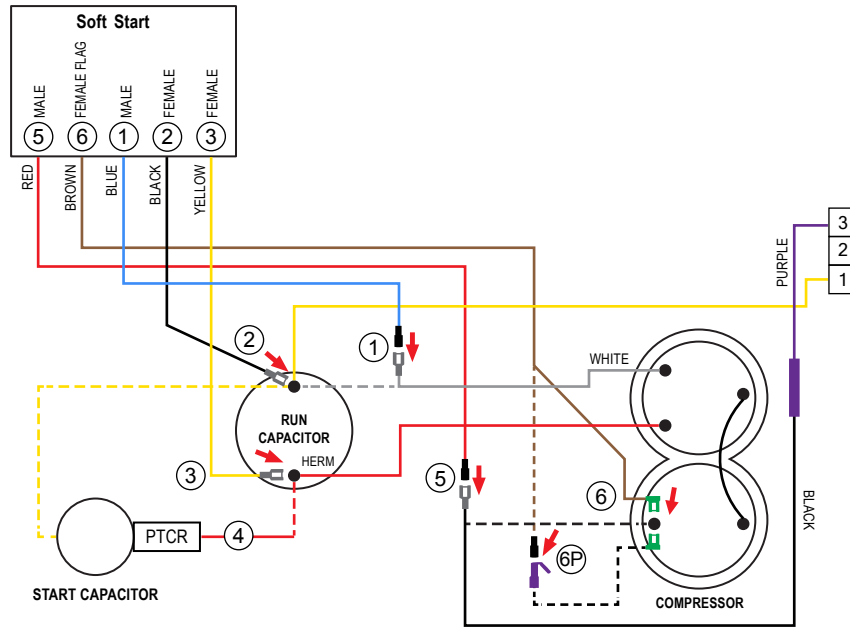

**A**  
[WITHOUT  
START RELAY]

**B**  
[INCLUDES  
START RELAY]

Wiring Diagram for Coleman Mach 1976D136 (4-09)