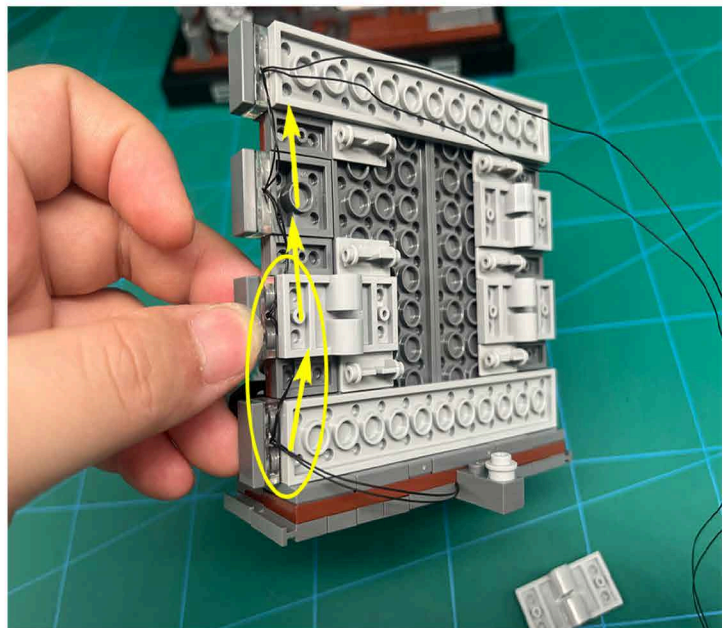

Led Light Installation Guide

Lego 75339

Death Star Trash Compactor Diorama

IR Sensor Switch can be Installed in Multi-position