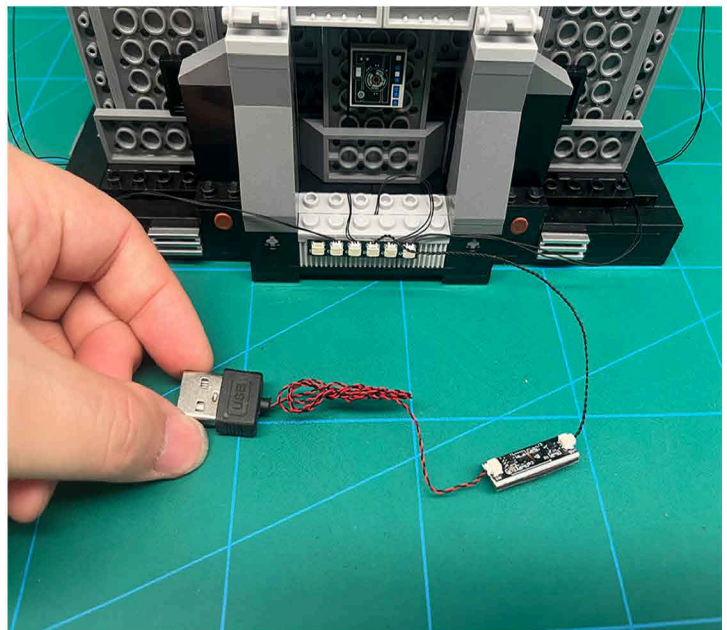

Led Light Installation Guide

Lego 75339

Death Star Trash Compactor Diorama

IR Sensor Switch can be Installed in Multi-position