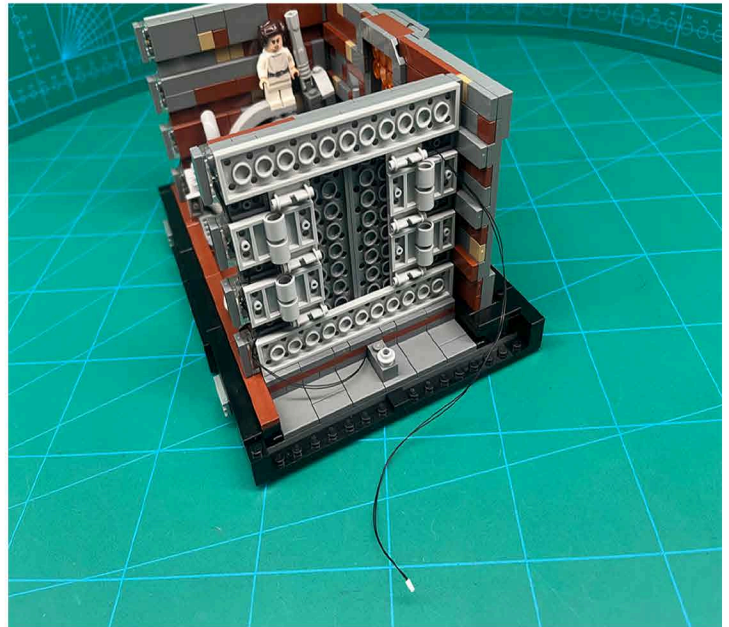

Led Light Installation Guide

Lego 75339

Death Star Trash Compactor Diorama

IR Sensor Switch can be Installed in Multi-position