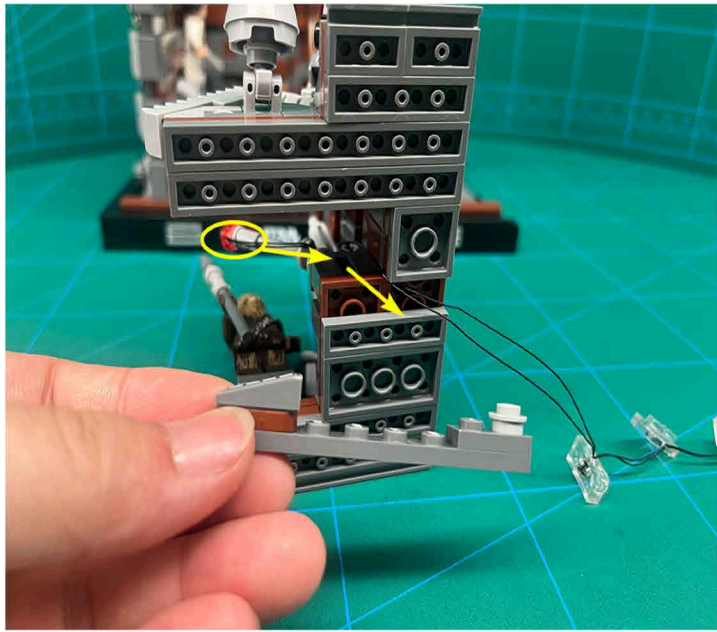

Led Light Installation Guide

Lego 75339

Death Star Trash Compactor Diorama

IR Sensor Switch can be Installed in Multi-position