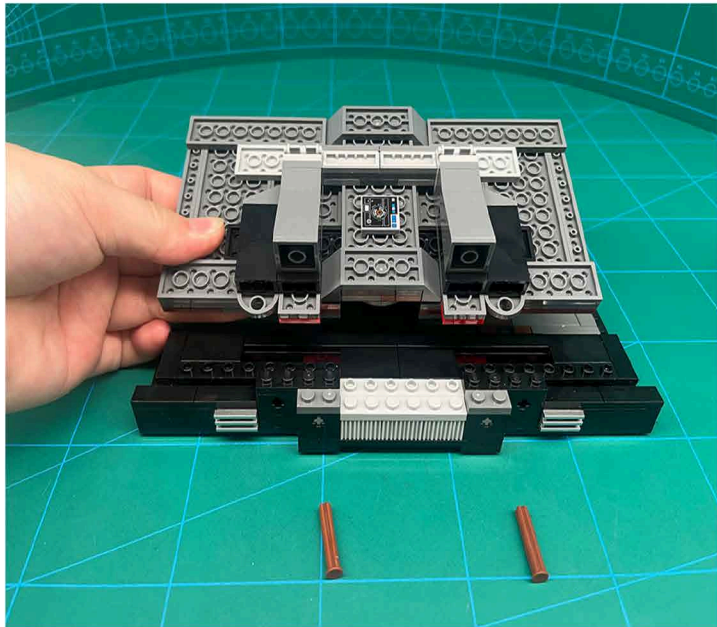

Led Light Installation Guide

Lego 75339

Death Star Trash Compactor Diorama

IR Sensor Switch can be Installed in Multi-position