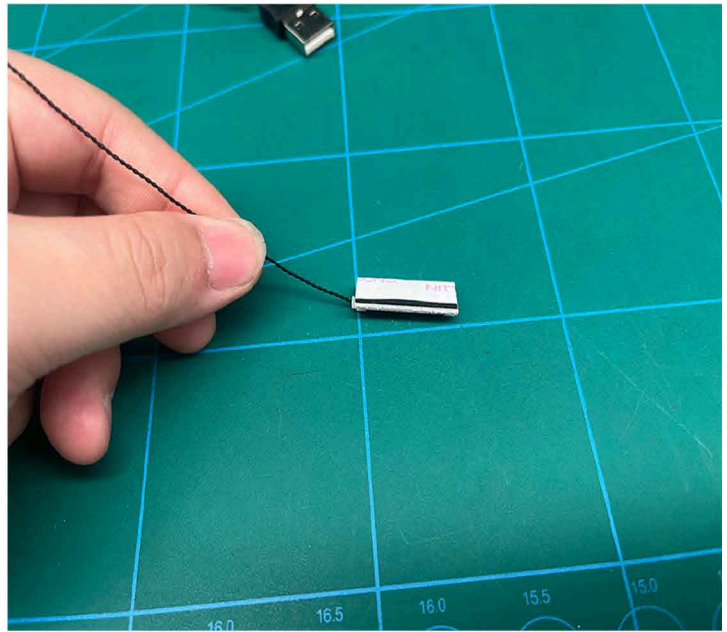

Led Light Installation Guide

Lego 75339

Death Star Trash Compactor Diorama

IR Sensor Switch can be Installed in Multi-position