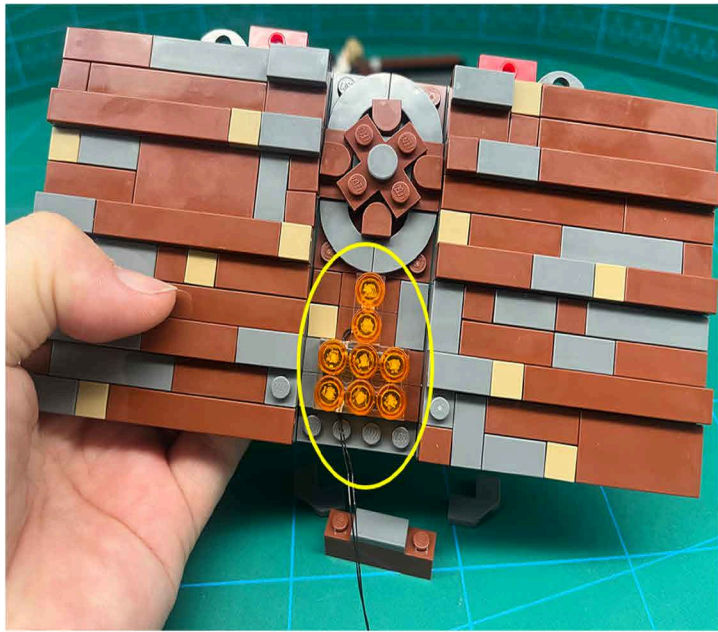

Led Light Installation Guide

Lego 75339

Death Star Trash Compactor Diorama

IR Sensor Switch can be Installed in Multi-position