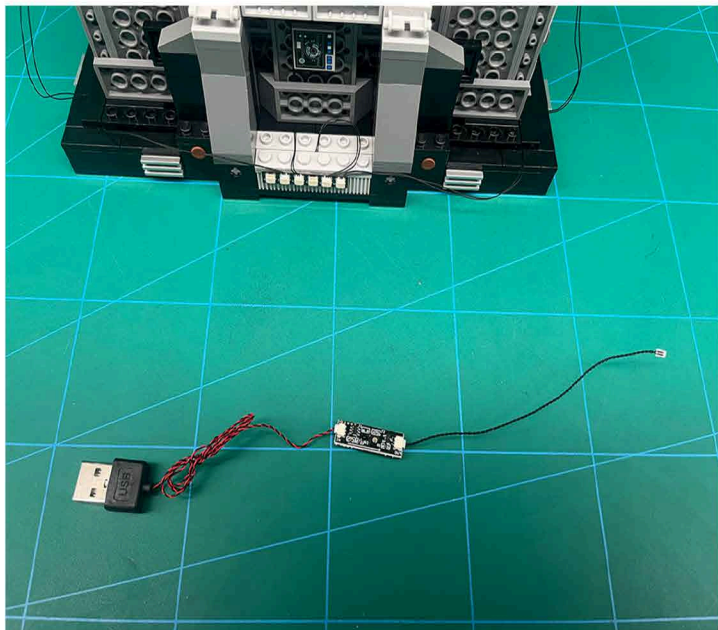

Led Light Installation Guide

Lego 75339

Death Star Trash Compactor Diorama

IR Sensor Switch can be Installed in Multi-position