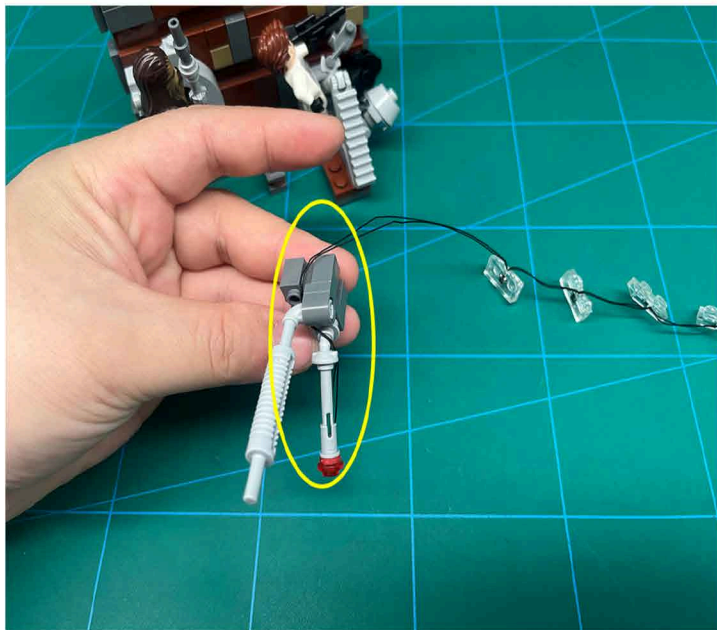

Led Light Installation Guide

Lego 75339

Death Star Trash Compactor Diorama

IR Sensor Switch can be Installed in Multi-position