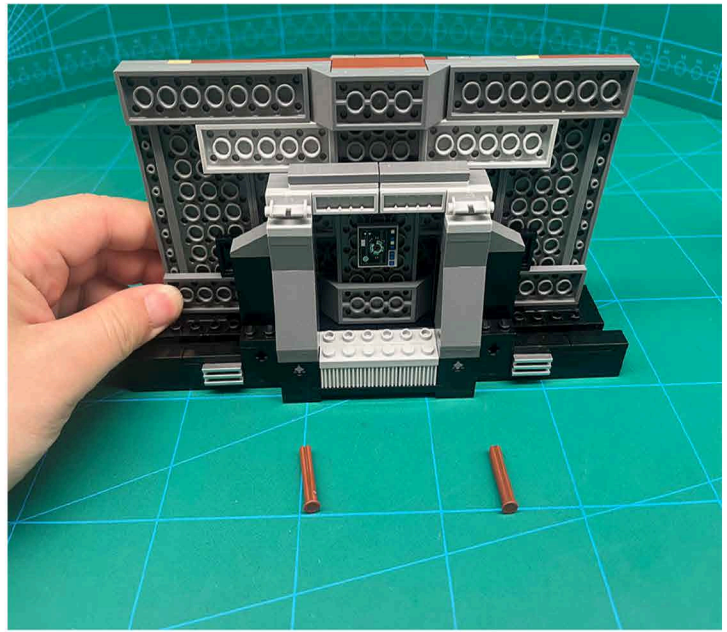

Led Light Installation Guide

Lego 75339

Death Star Trash Compactor Diorama

IR Sensor Switch can be Installed in Multi-position