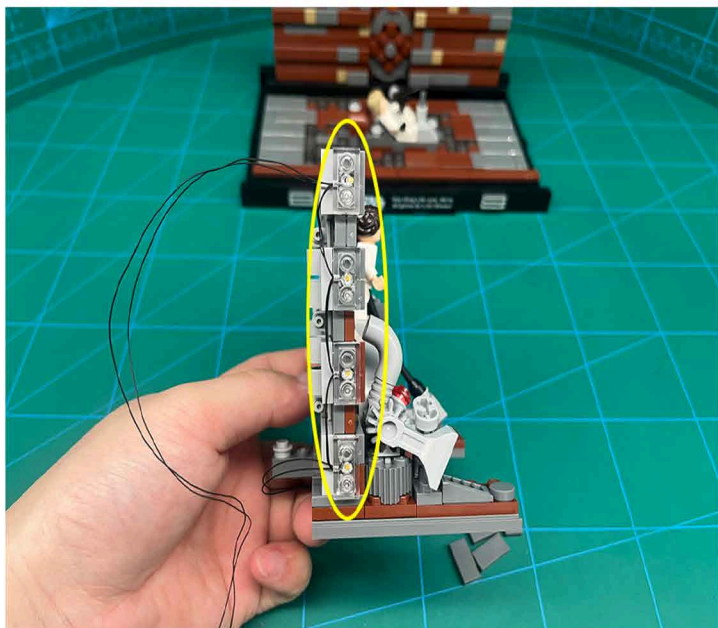

Led Light Installation Guide

Lego 75339

Death Star Trash Compactor Diorama

IR Sensor Switch can be Installed in Multi-position