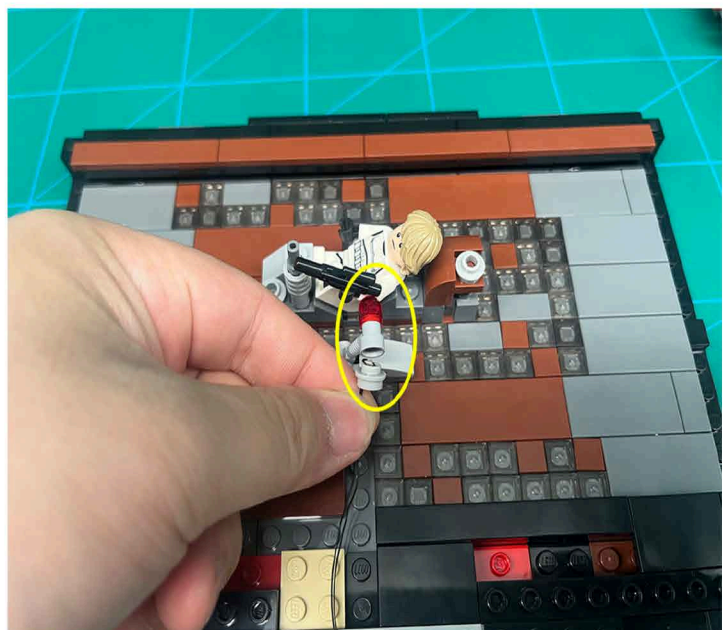

Led Light Installation Guide

Lego 75339

Death Star Trash Compactor Diorama

IR Sensor Switch can be Installed in Multi-position