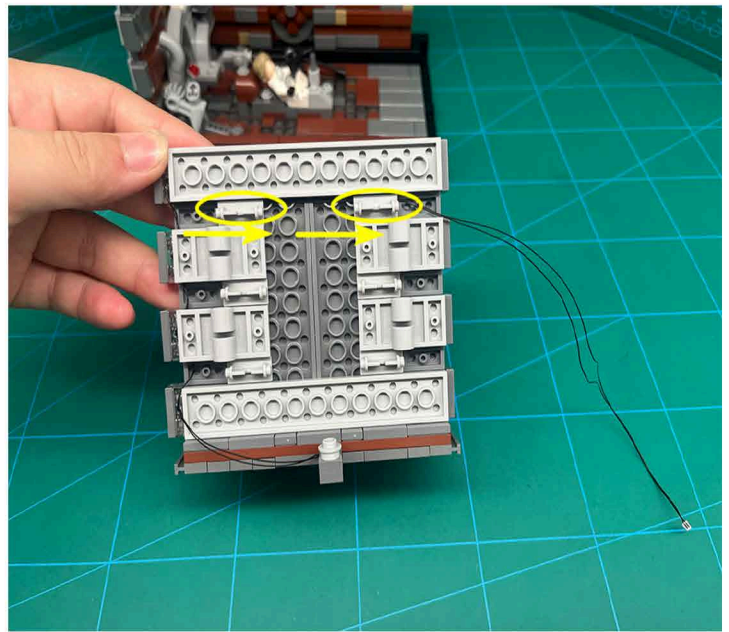

Led Light Installation Guide

Lego 75339

Death Star Trash Compactor Diorama

IR Sensor Switch can be Installed in Multi-position