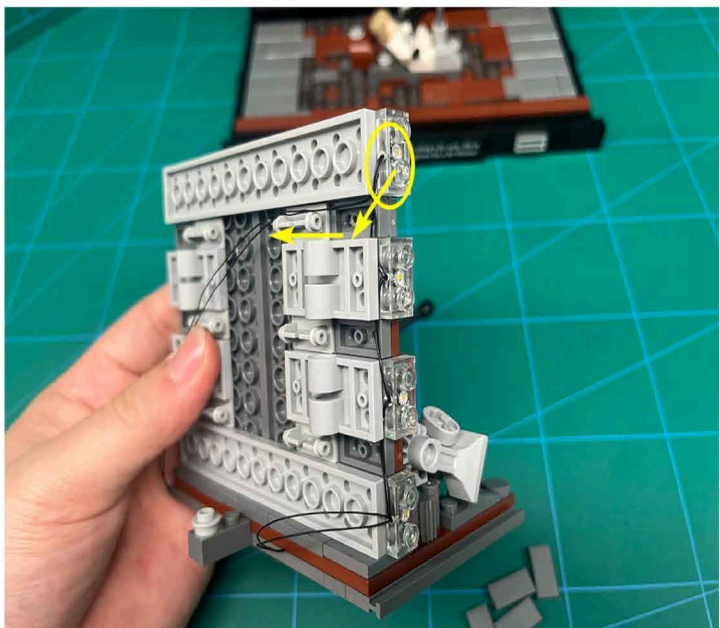

Led Light Installation Guide

Lego 75339

Death Star Trash Compactor Diorama

IR Sensor Switch can be Installed in Multi-position