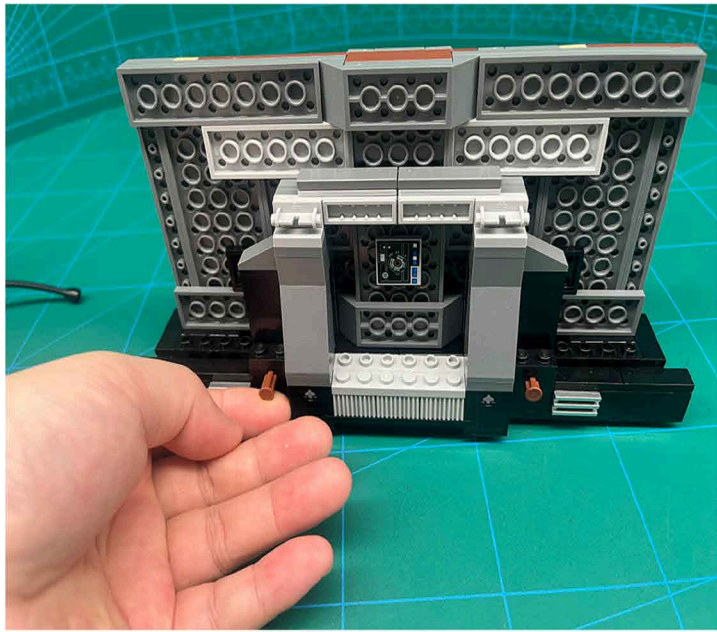

Led Light Installation Guide

Lego 75339

Death Star Trash Compactor Diorama

IR Sensor Switch can be Installed in Multi-position