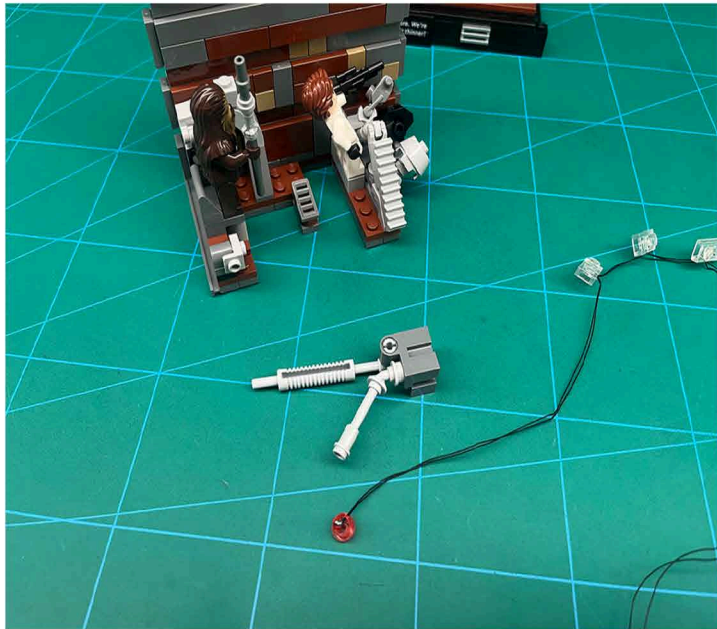

Led Light Installation Guide

Lego 75339

Death Star Trash Compactor Diorama

IR Sensor Switch can be Installed in Multi-position