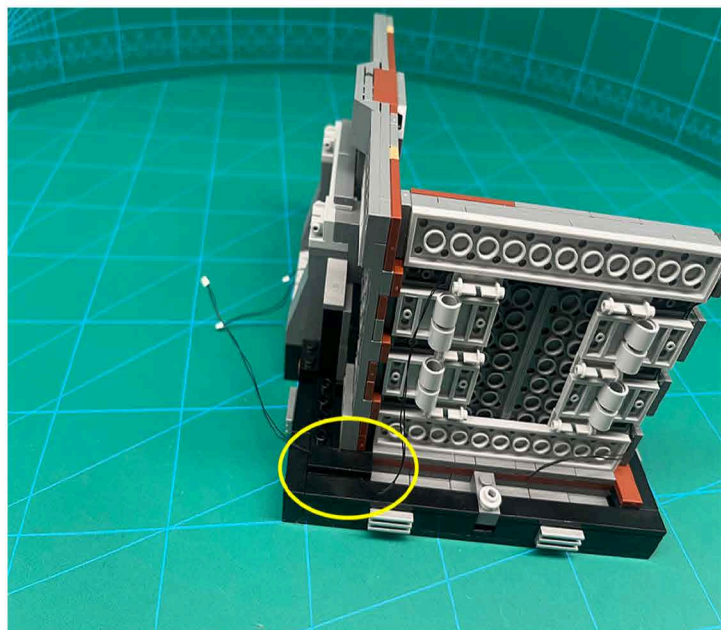

Led Light Installation Guide

Lego 75339

Death Star Trash Compactor Diorama

IR Sensor Switch can be Installed in Multi-position