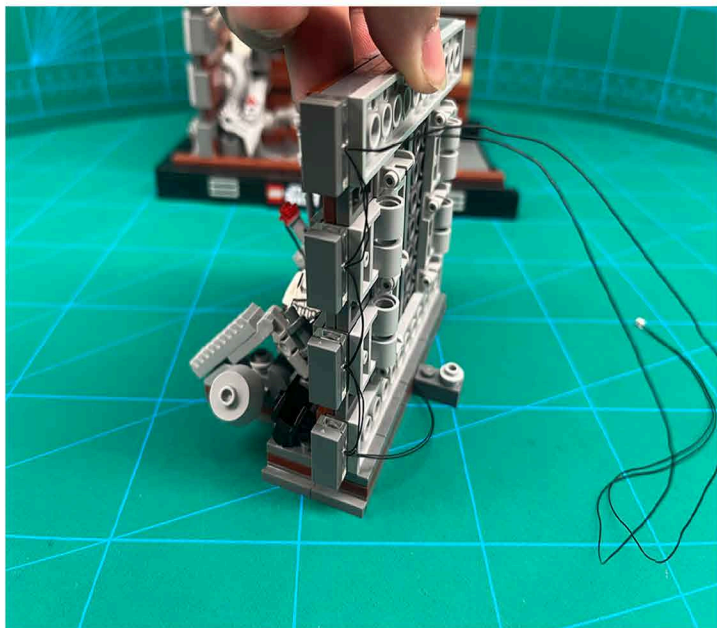

Led Light Installation Guide

Lego 75339

Death Star Trash Compactor Diorama

IR Sensor Switch can be Installed in Multi-position