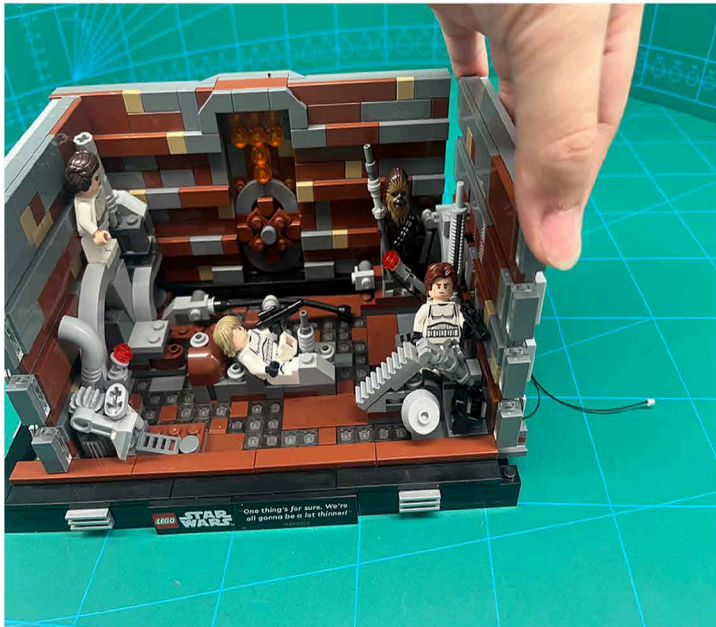

Led Light Installation Guide

Lego 75339

Death Star Trash Compactor Diorama

IR Sensor Switch can be Installed in Multi-position