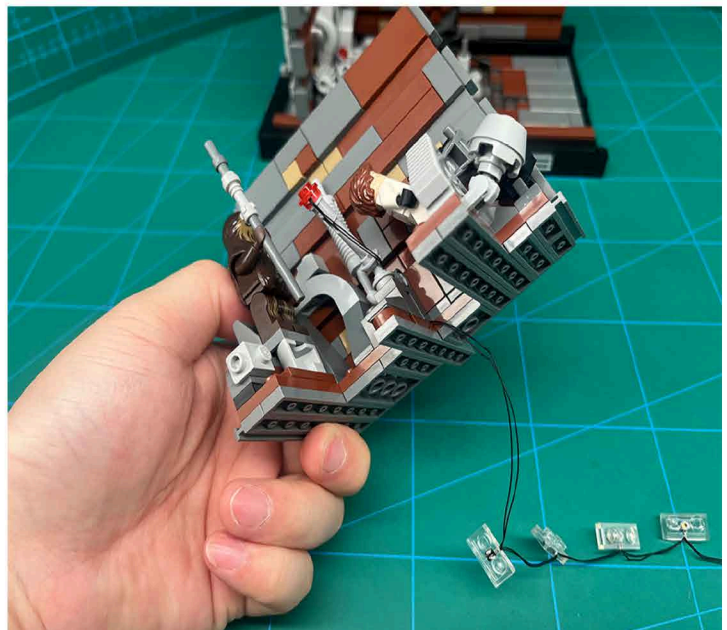

Led Light Installation Guide

Lego 75339

Death Star Trash Compactor Diorama

IR Sensor Switch can be Installed in Multi-position