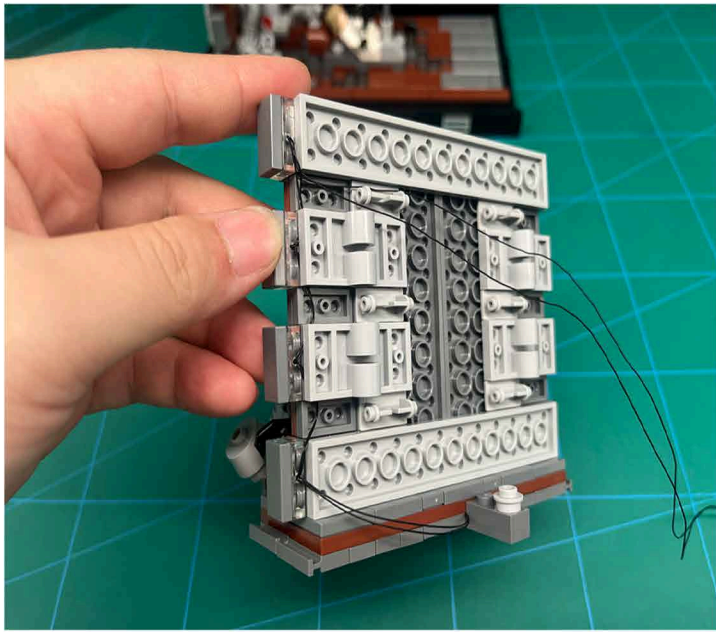

Led Light Installation Guide

Lego 75339

Death Star Trash Compactor Diorama

IR Sensor Switch can be Installed in Multi-position