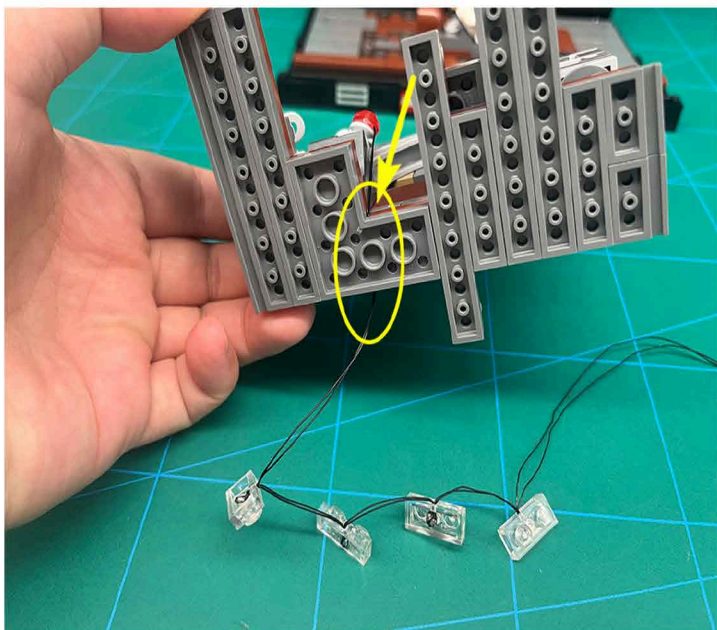

Led Light Installation Guide

Lego 75339

Death Star Trash Compactor Diorama

IR Sensor Switch can be Installed in Multi-position