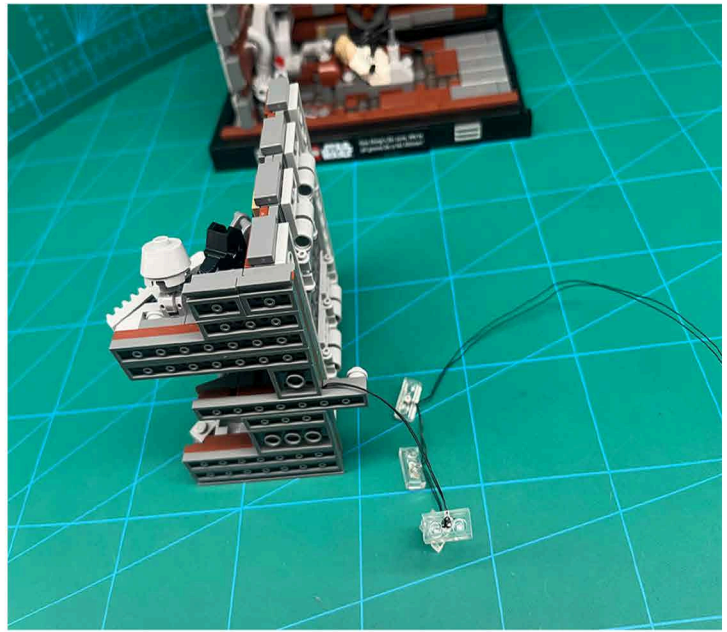

Led Light Installation Guide

Lego 75339

Death Star Trash Compactor Diorama

IR Sensor Switch can be Installed in Multi-position