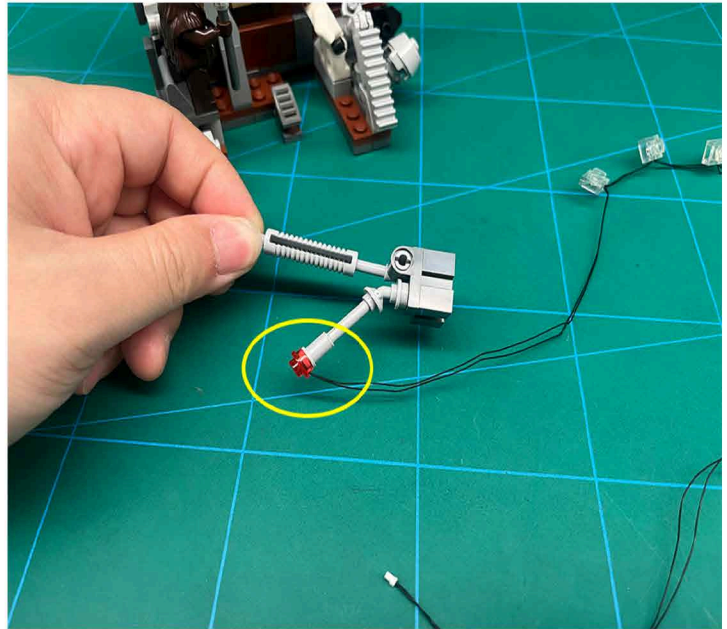

Led Light Installation Guide

Lego 75339

Death Star Trash Compactor Diorama

IR Sensor Switch can be Installed in Multi-position