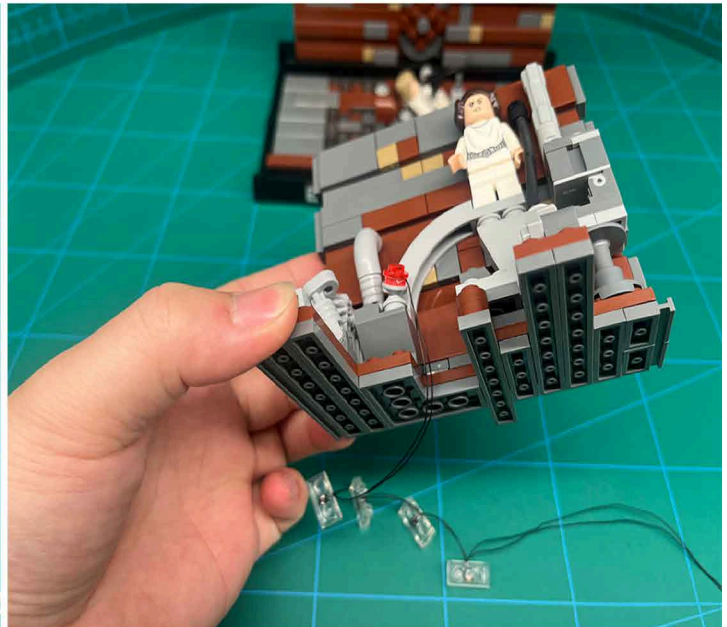

Led Light Installation Guide

Lego 75339

Death Star Trash Compactor Diorama

IR Sensor Switch can be Installed in Multi-position