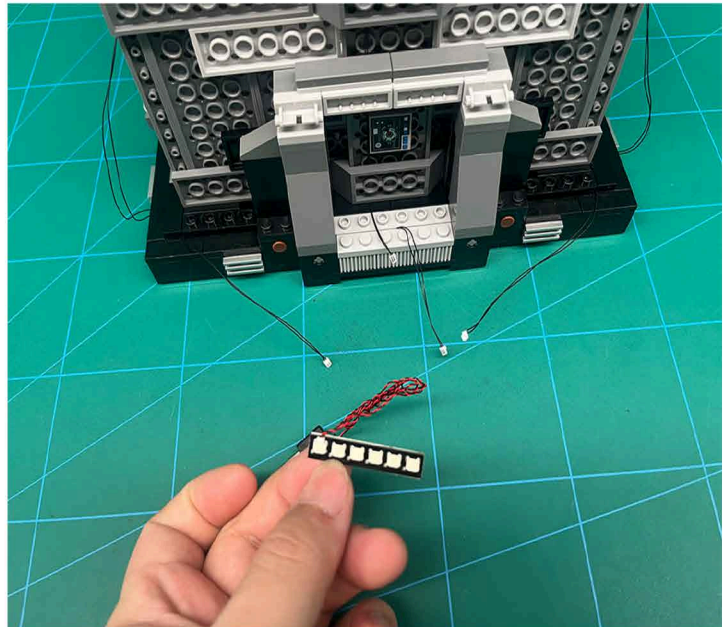

Led Light Installation Guide

Lego 75339

Death Star Trash Compactor Diorama

IR Sensor Switch can be Installed in Multi-position