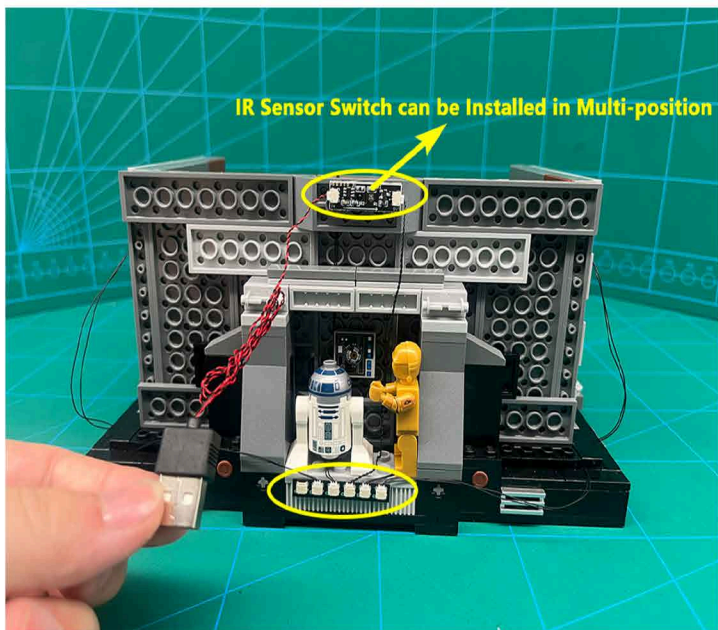

Led Light Installation Guide

Lego 75339

Death Star Trash Compactor Diorama

IR Sensor Switch can be Installed in Multi-position