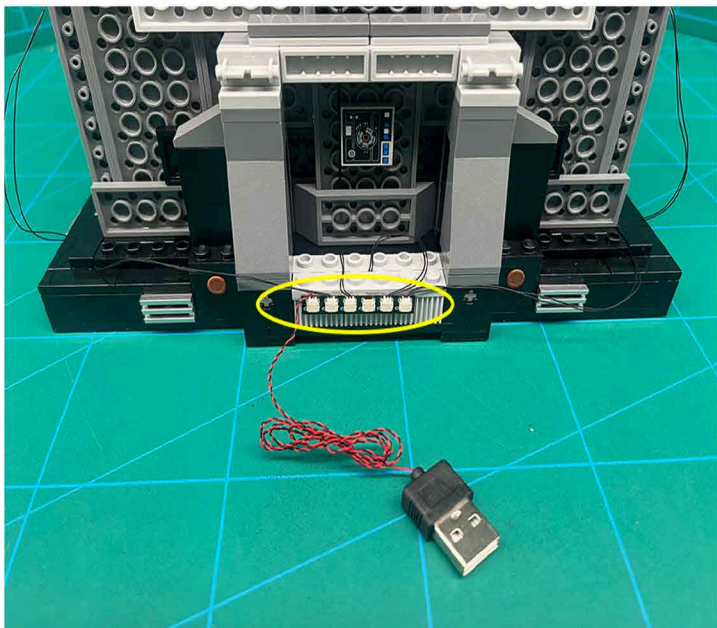

Led Light Installation Guide

Lego 75339

Death Star Trash Compactor Diorama

IR Sensor Switch can be Installed in Multi-position