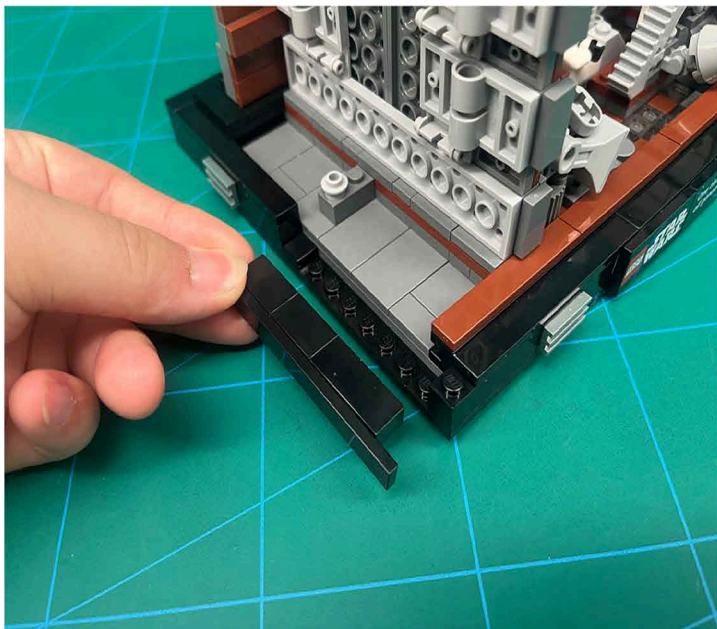

Led Light Installation Guide

Lego 75339

Death Star Trash Compactor Diorama

IR Sensor Switch can be Installed in Multi-position