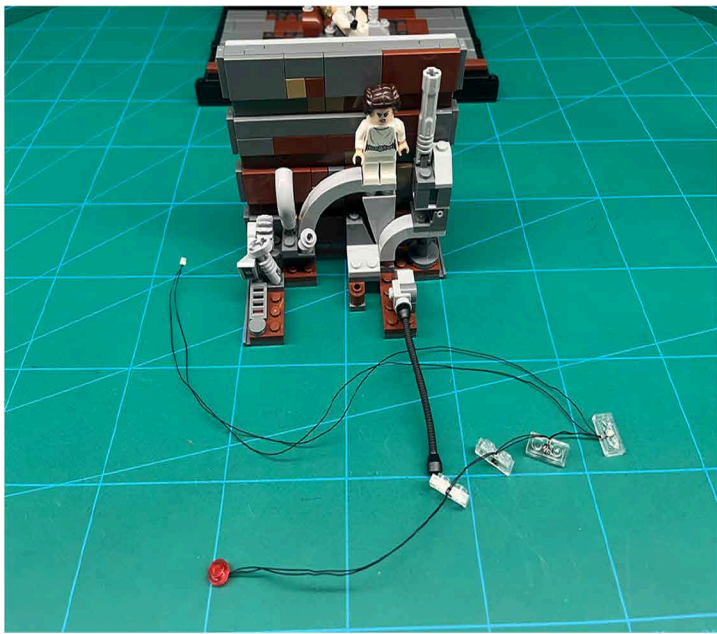

Led Light Installation Guide

Lego 75339

Death Star Trash Compactor Diorama

IR Sensor Switch can be Installed in Multi-position