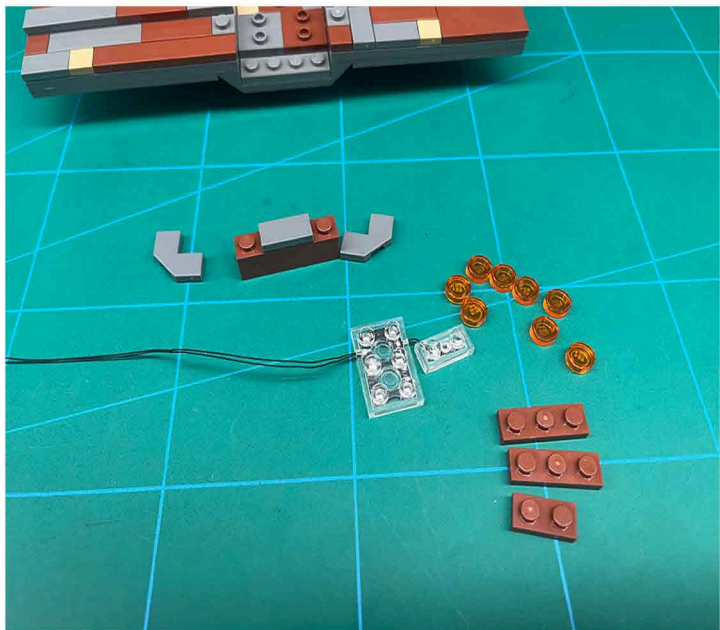

Led Light Installation Guide

Lego 75339

Death Star Trash Compactor Diorama

IR Sensor Switch can be Installed in Multi-position