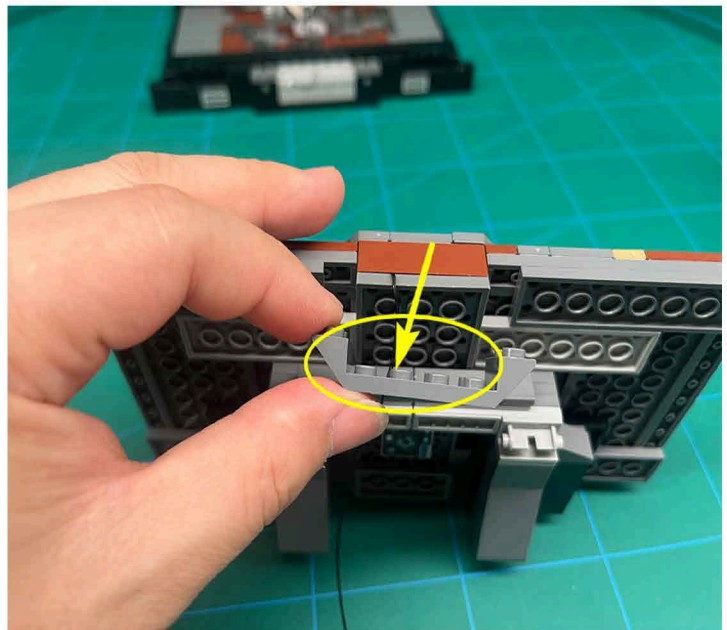

Led Light Installation Guide

Lego 75339

Death Star Trash Compactor Diorama

IR Sensor Switch can be Installed in Multi-position