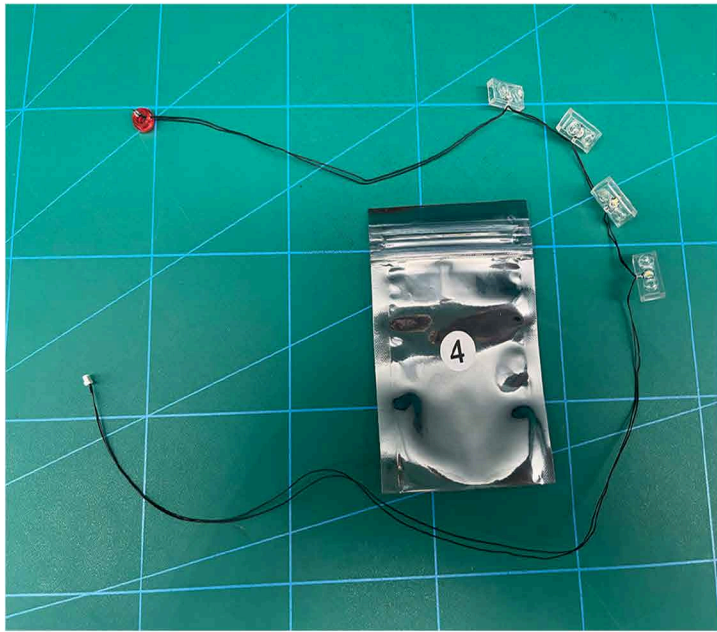

Led Light Installation Guide

Lego 75339

Death Star Trash Compactor Diorama

IR Sensor Switch can be Installed in Multi-position