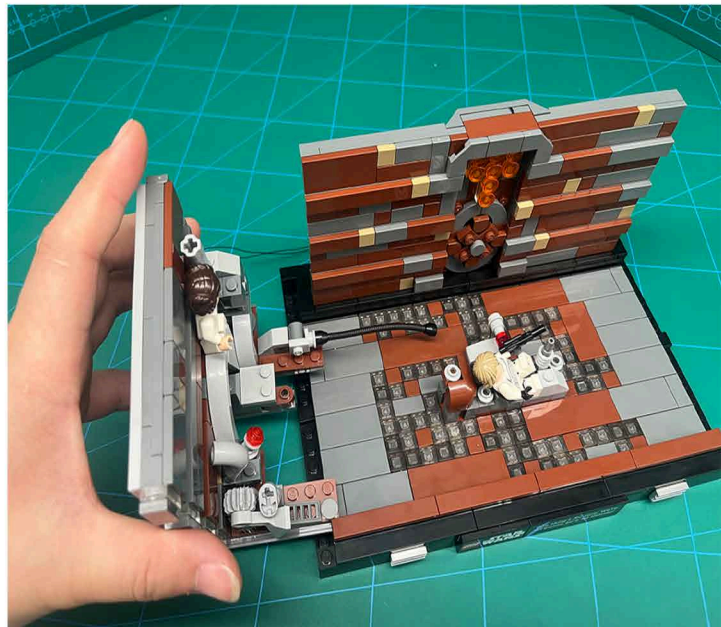

Led Light Installation Guide

Lego 75339

Death Star Trash Compactor Diorama

IR Sensor Switch can be Installed in Multi-position