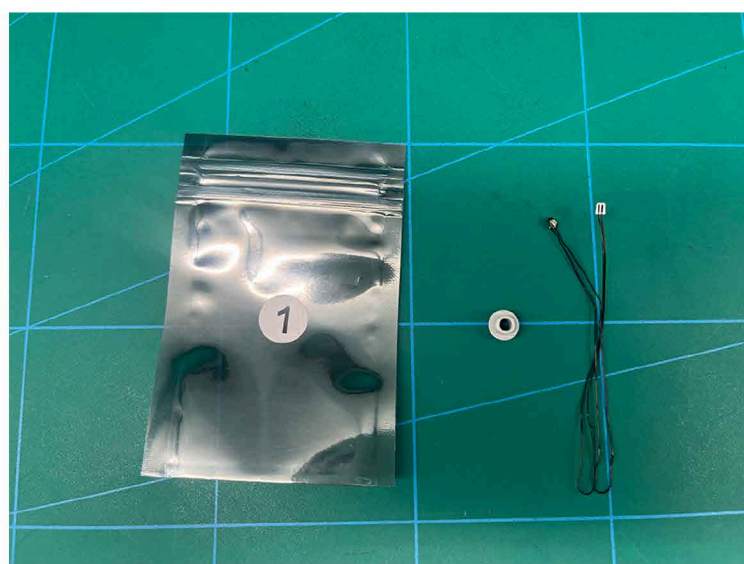

Led Light Installation Guide

Lego 75339

Death Star Trash Compactor Diorama

IR Sensor Switch can be Installed in Multi-position