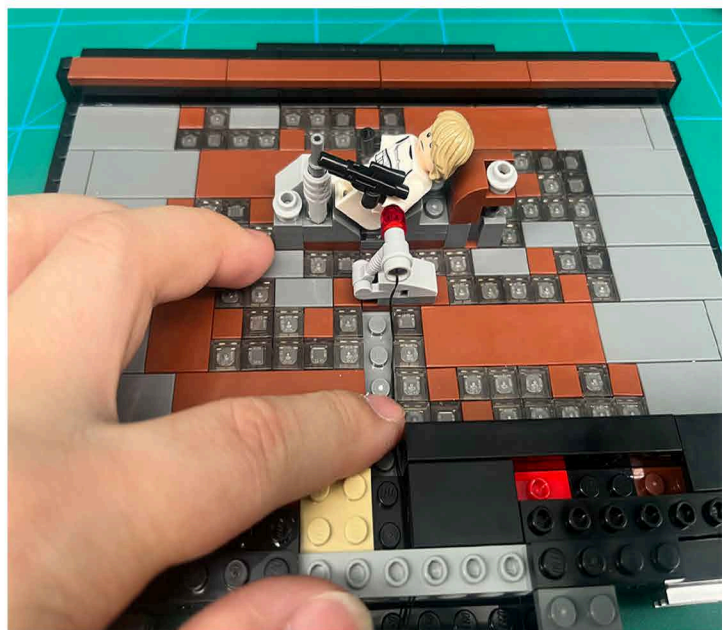

Led Light Installation Guide

Lego 75339

Death Star Trash Compactor Diorama

IR Sensor Switch can be Installed in Multi-position