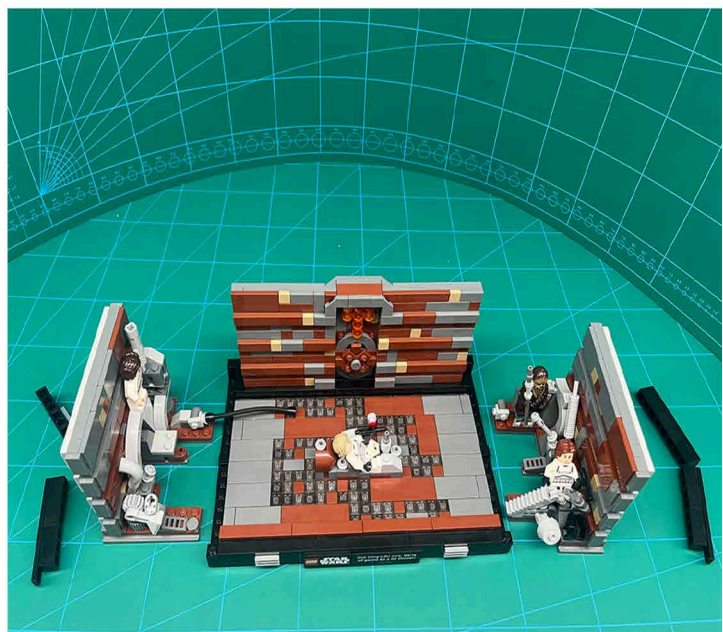

Led Light Installation Guide

Lego 75339

Death Star Trash Compactor Diorama

IR Sensor Switch can be Installed in Multi-position