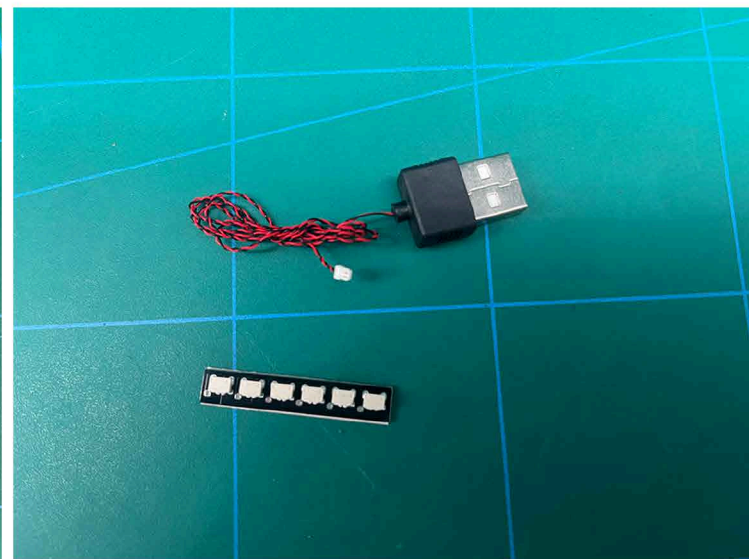

Led Light Installation Guide

Lego 75339

Death Star Trash Compactor Diorama

IR Sensor Switch can be Installed in Multi-position