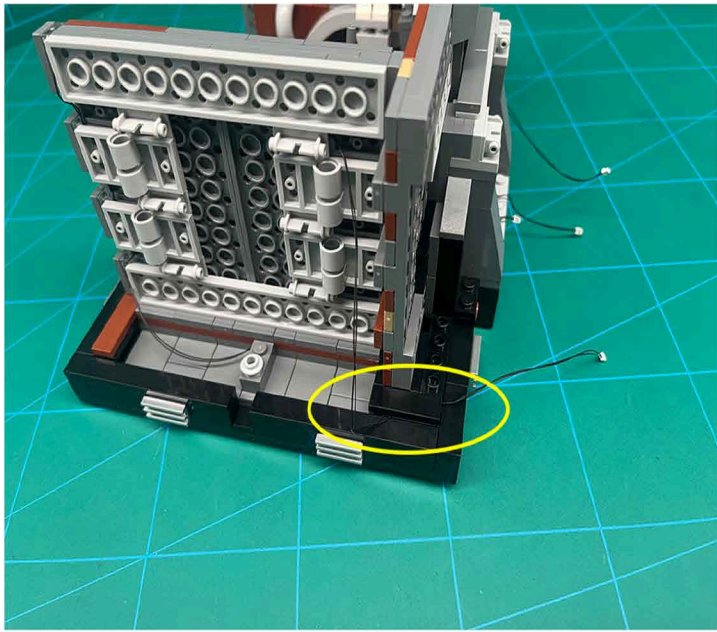

Led Light Installation Guide

Lego 75339

Death Star Trash Compactor Diorama

IR Sensor Switch can be Installed in Multi-position