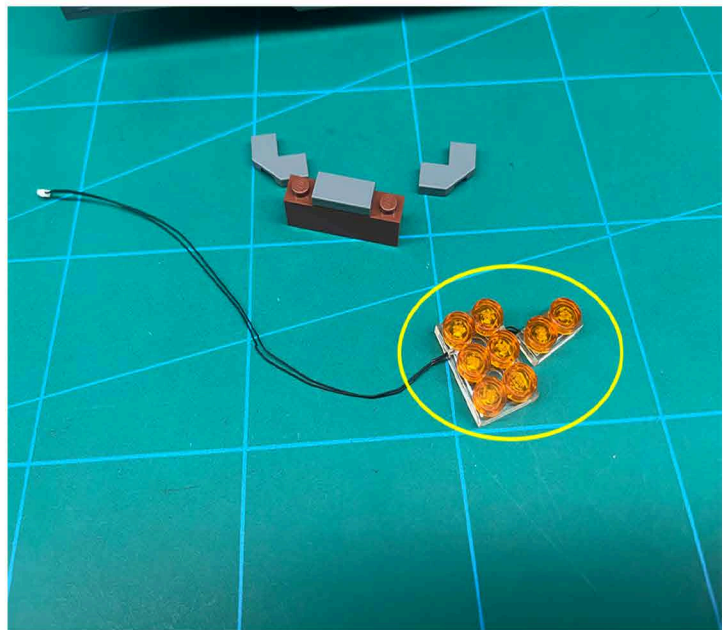

Led Light Installation Guide

Lego 75339

Death Star Trash Compactor Diorama

IR Sensor Switch can be Installed in Multi-position