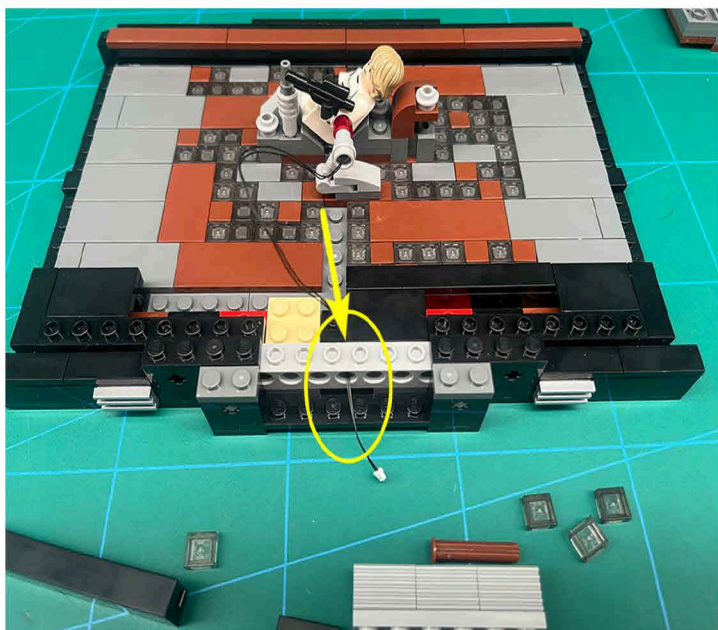

Led Light Installation Guide

Lego 75339

Death Star Trash Compactor Diorama

IR Sensor Switch can be Installed in Multi-position