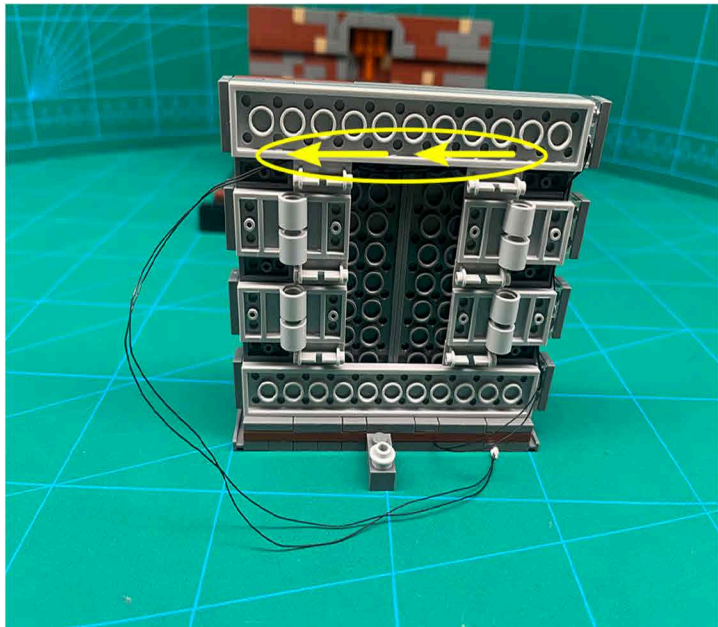

Led Light Installation Guide

Lego 75339

Death Star Trash Compactor Diorama

IR Sensor Switch can be Installed in Multi-position