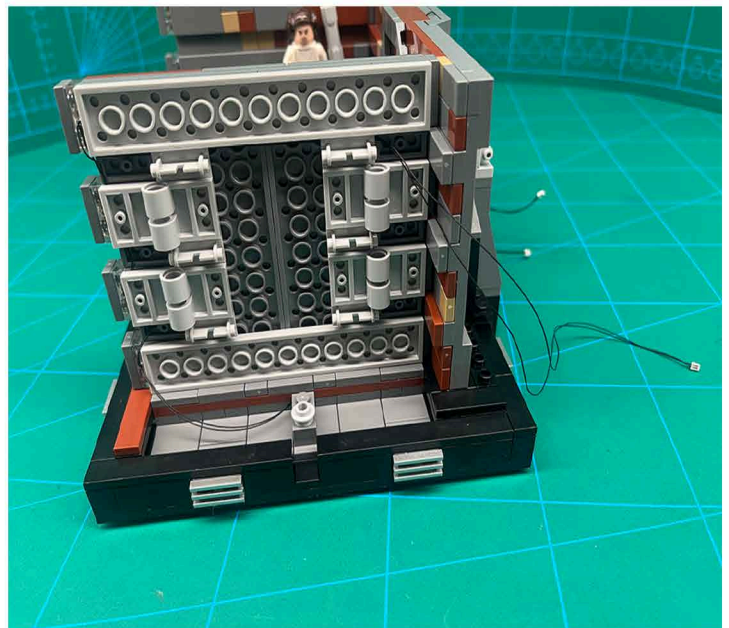

Led Light Installation Guide

Lego 75339

Death Star Trash Compactor Diorama

IR Sensor Switch can be Installed in Multi-position