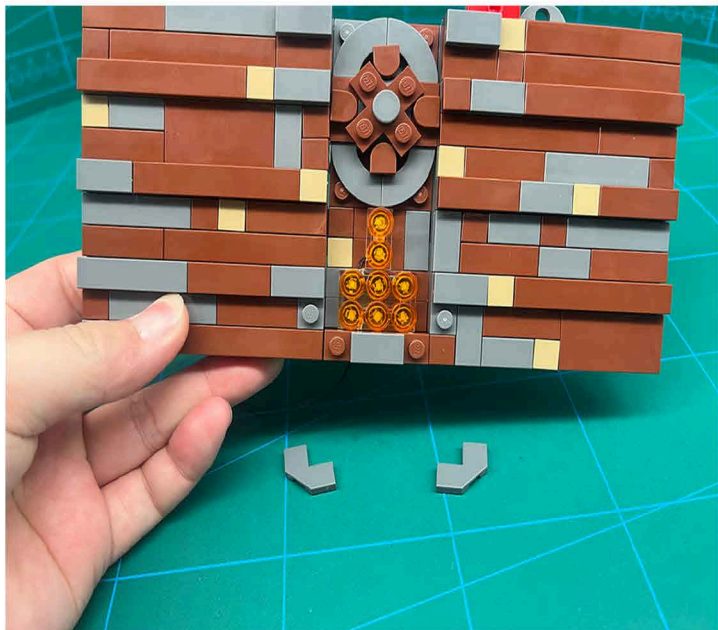

Led Light Installation Guide

Lego 75339

Death Star Trash Compactor Diorama

IR Sensor Switch can be Installed in Multi-position