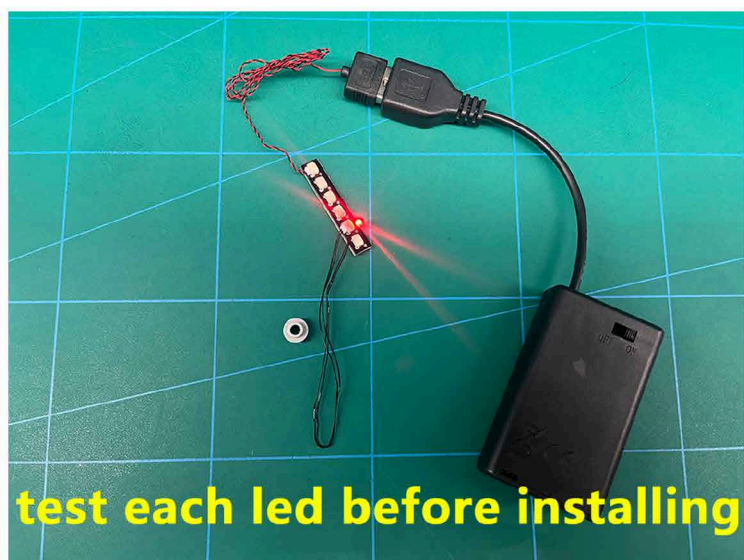

Led Light Installation Guide

Lego 75339

Death Star Trash Compactor Diorama

IR Sensor Switch can be Installed in Multi-position