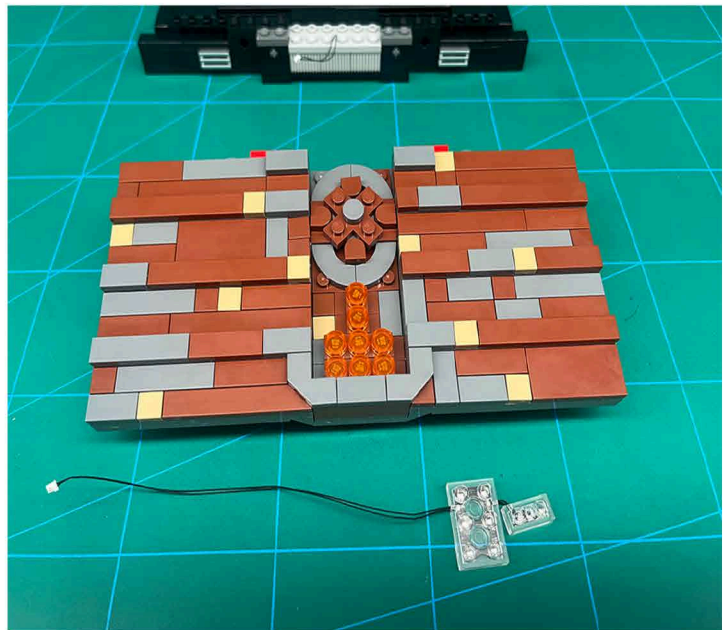

Led Light Installation Guide

Lego 75339

Death Star Trash Compactor Diorama

IR Sensor Switch can be Installed in Multi-position