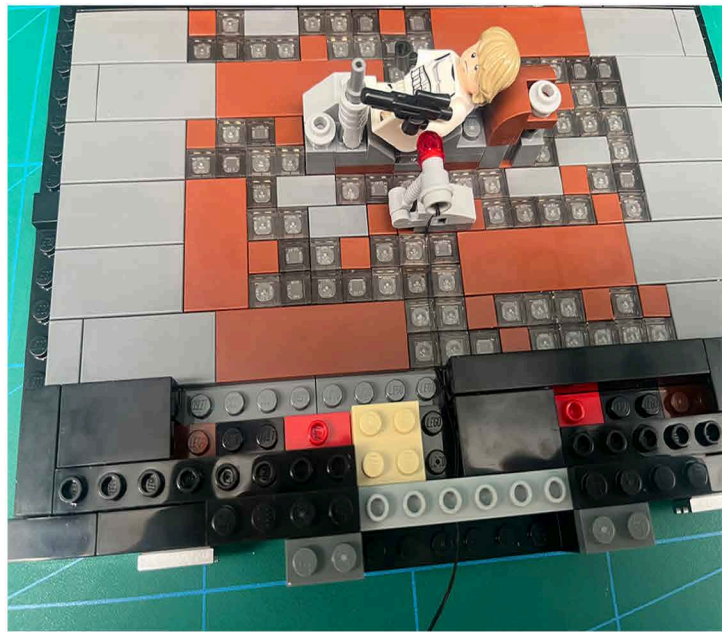

Led Light Installation Guide

Lego 75339

Death Star Trash Compactor Diorama

IR Sensor Switch can be Installed in Multi-position