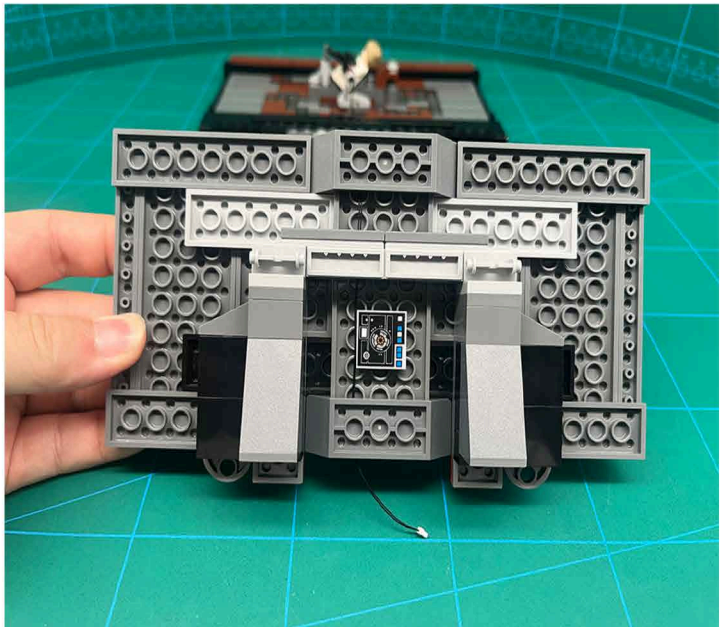

Led Light Installation Guide

Lego 75339

Death Star Trash Compactor Diorama

IR Sensor Switch can be Installed in Multi-position