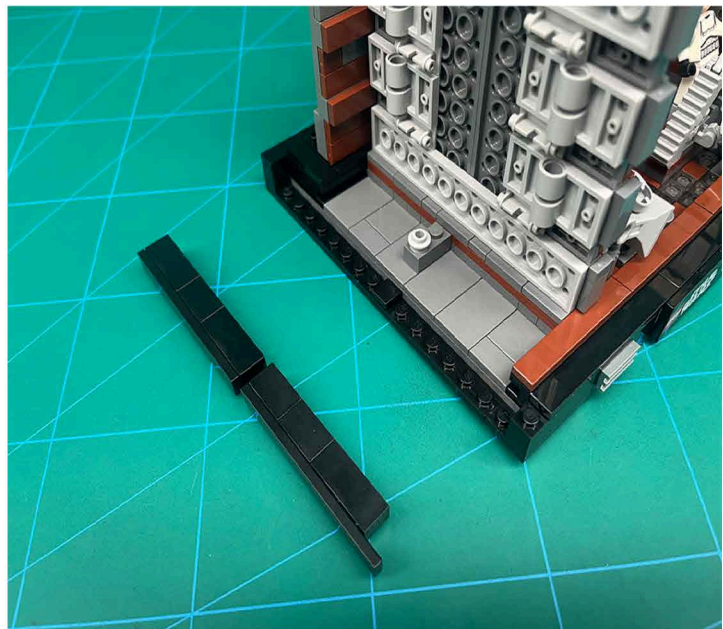

Led Light Installation Guide

Lego 75339

Death Star Trash Compactor Diorama

IR Sensor Switch can be Installed in Multi-position