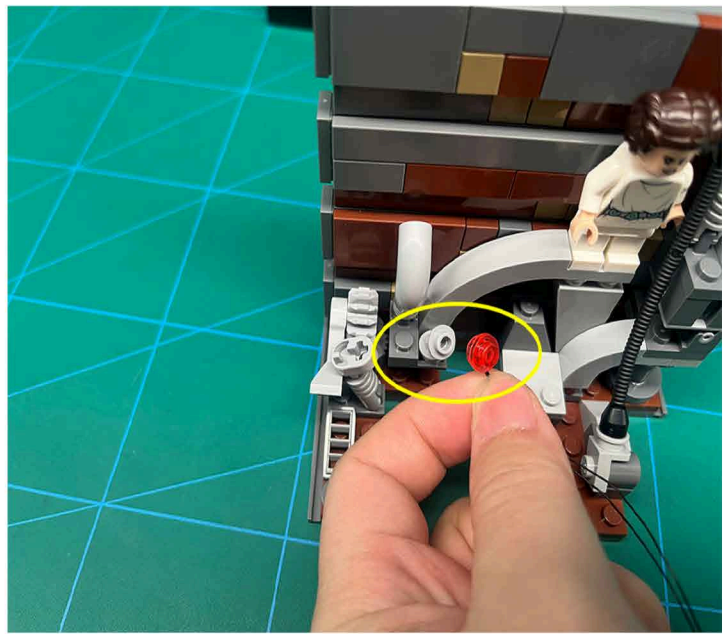

Led Light Installation Guide

Lego 75339

Death Star Trash Compactor Diorama

IR Sensor Switch can be Installed in Multi-position