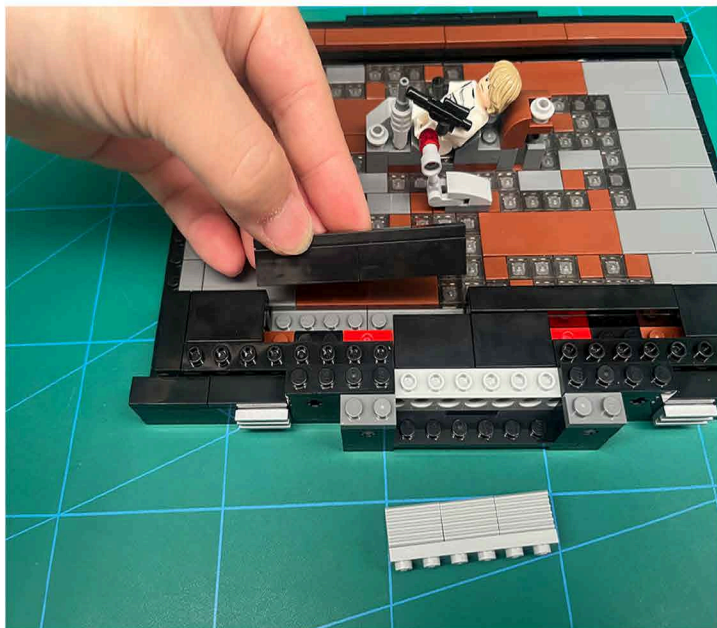

Led Light Installation Guide

Lego 75339

Death Star Trash Compactor Diorama

IR Sensor Switch can be Installed in Multi-position