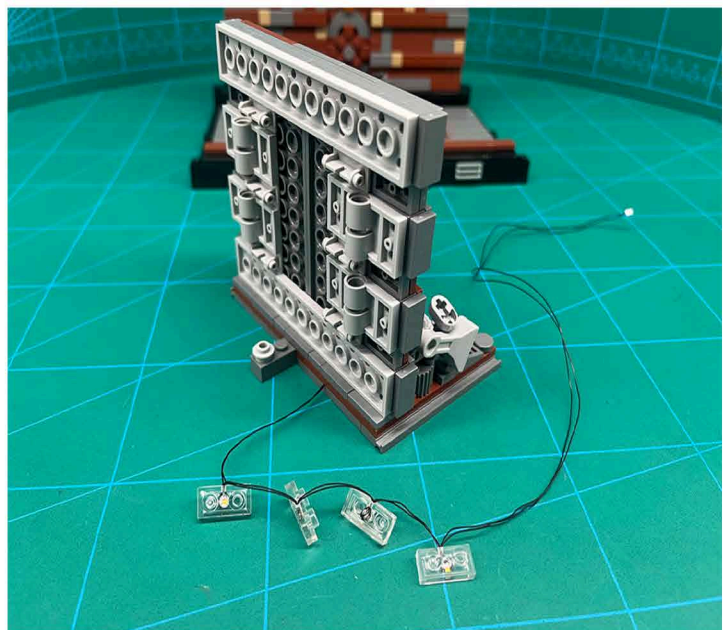

Led Light Installation Guide

Lego 75339

Death Star Trash Compactor Diorama

IR Sensor Switch can be Installed in Multi-position