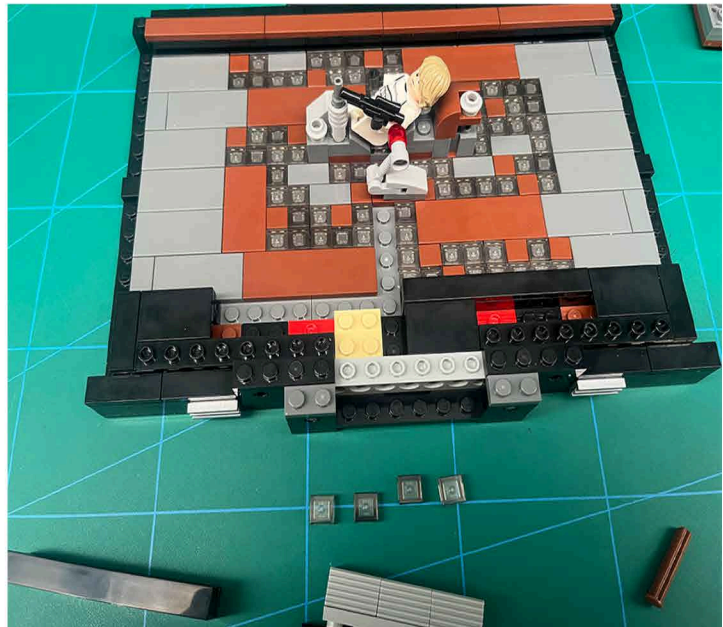

Led Light Installation Guide

Lego 75339

Death Star Trash Compactor Diorama

IR Sensor Switch can be Installed in Multi-position