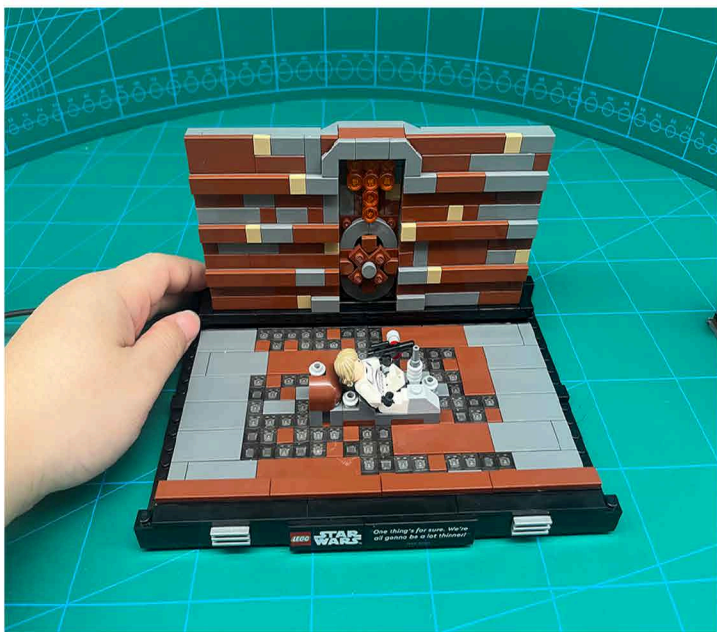

Led Light Installation Guide

Lego 75339

Death Star Trash Compactor Diorama

IR Sensor Switch can be Installed in Multi-position