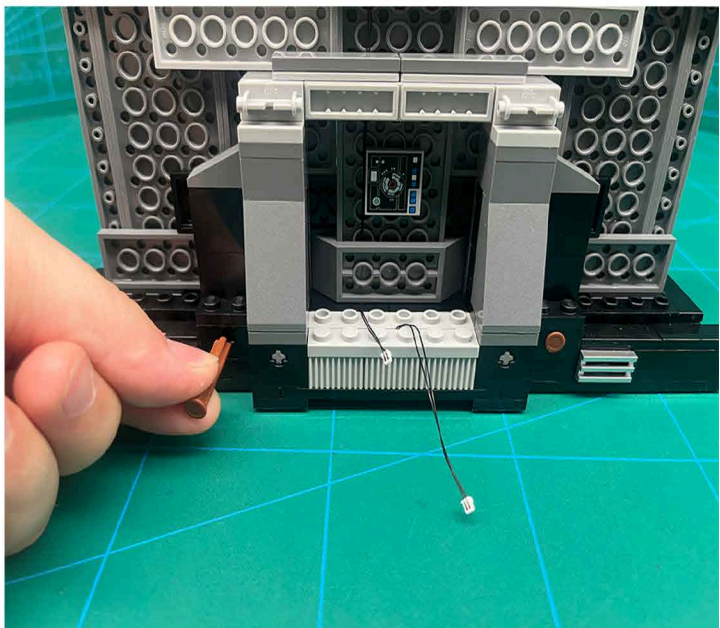

Led Light Installation Guide

Lego 75339

Death Star Trash Compactor Diorama

IR Sensor Switch can be Installed in Multi-position