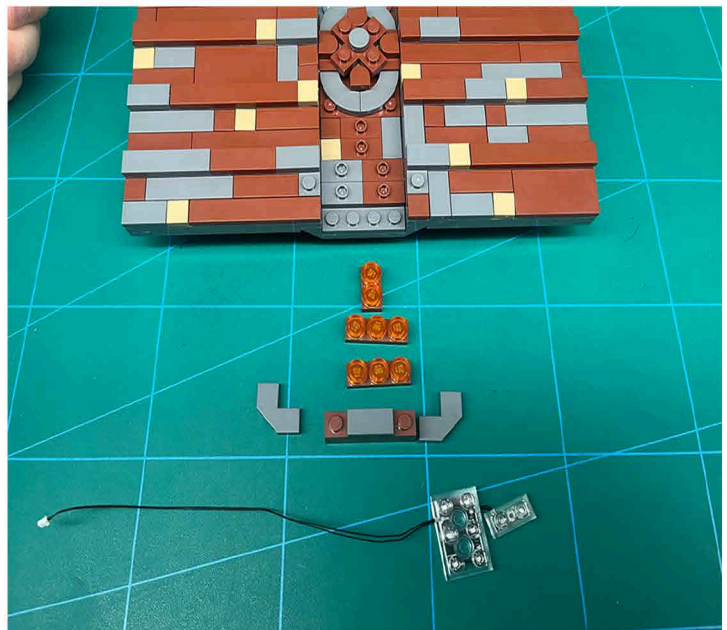

Led Light Installation Guide

Lego 75339

Death Star Trash Compactor Diorama

IR Sensor Switch can be Installed in Multi-position