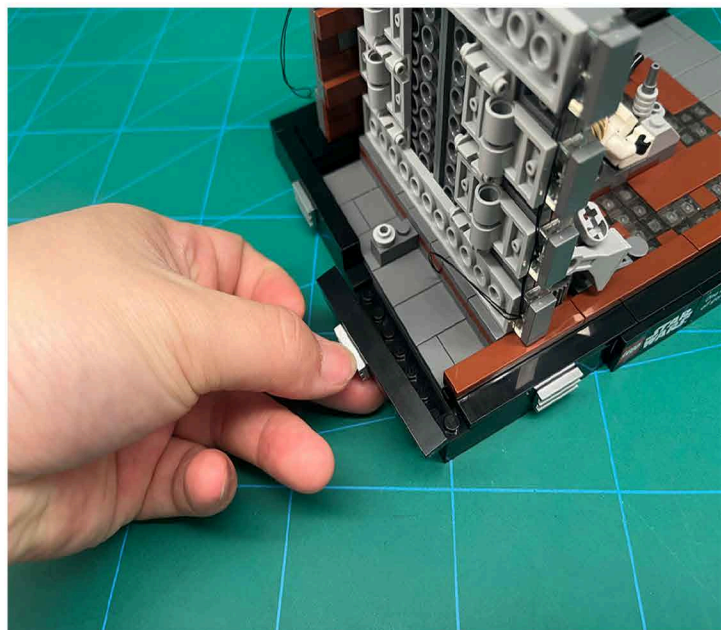

Led Light Installation Guide

Lego 75339

Death Star Trash Compactor Diorama

IR Sensor Switch can be Installed in Multi-position