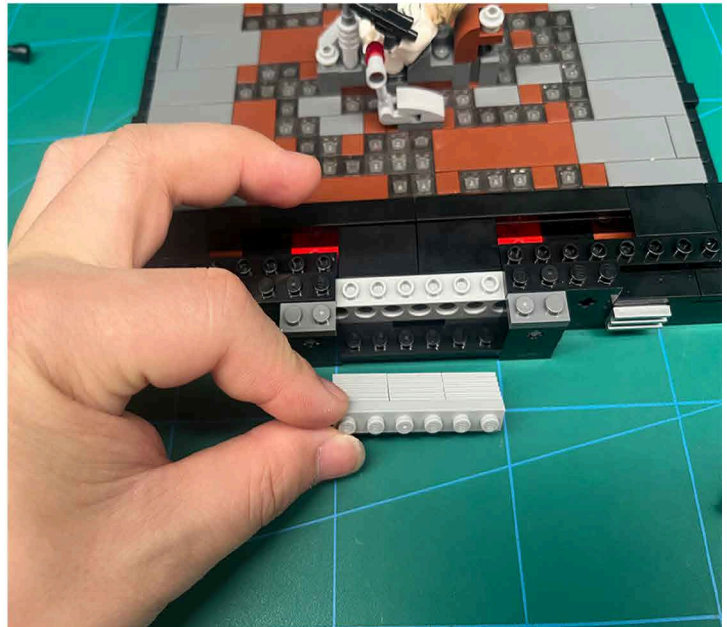

Led Light Installation Guide

Lego 75339

Death Star Trash Compactor Diorama

IR Sensor Switch can be Installed in Multi-position