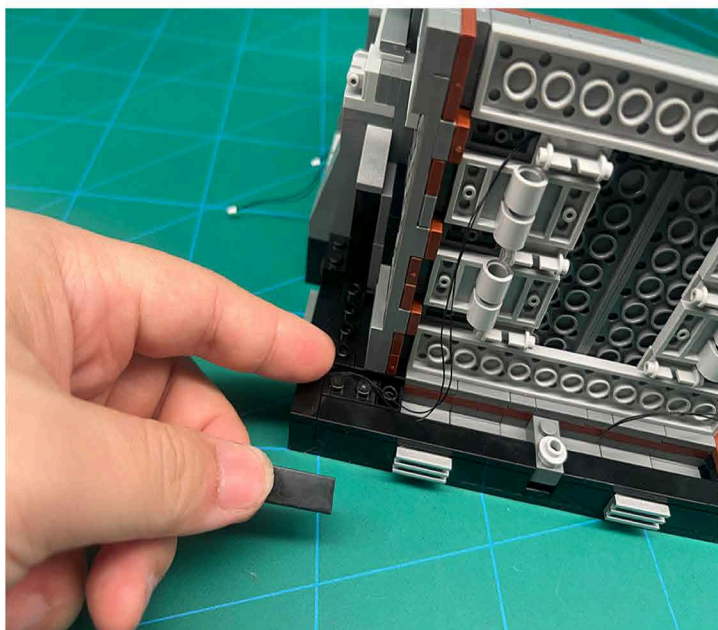

Led Light Installation Guide

Lego 75339

Death Star Trash Compactor Diorama

IR Sensor Switch can be Installed in Multi-position