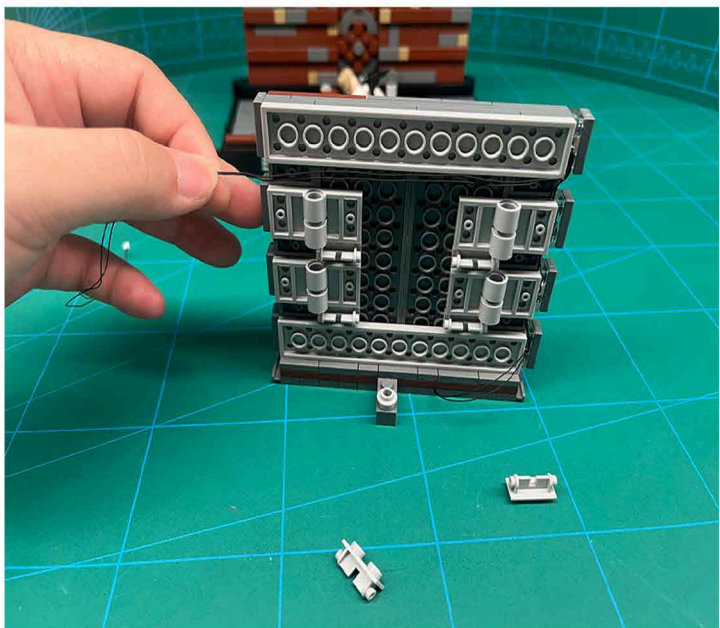

Led Light Installation Guide

Lego 75339

Death Star Trash Compactor Diorama

IR Sensor Switch can be Installed in Multi-position