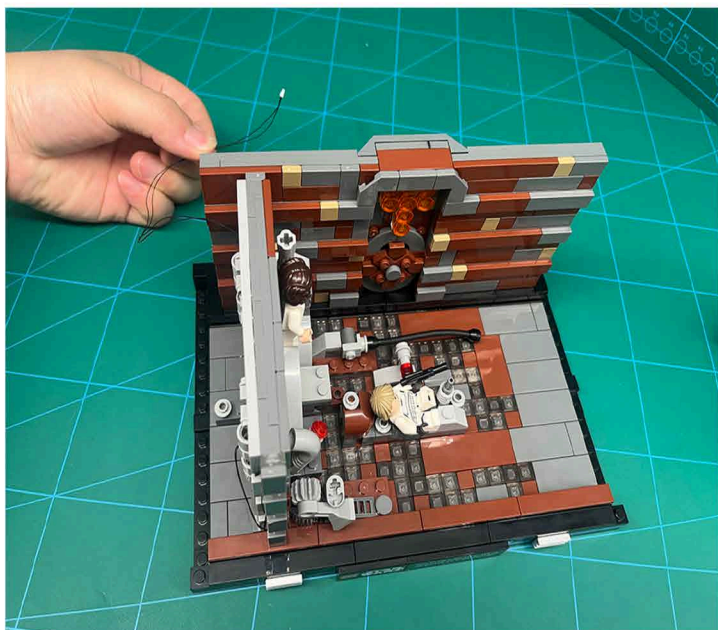

Led Light Installation Guide

Lego 75339

Death Star Trash Compactor Diorama

IR Sensor Switch can be Installed in Multi-position