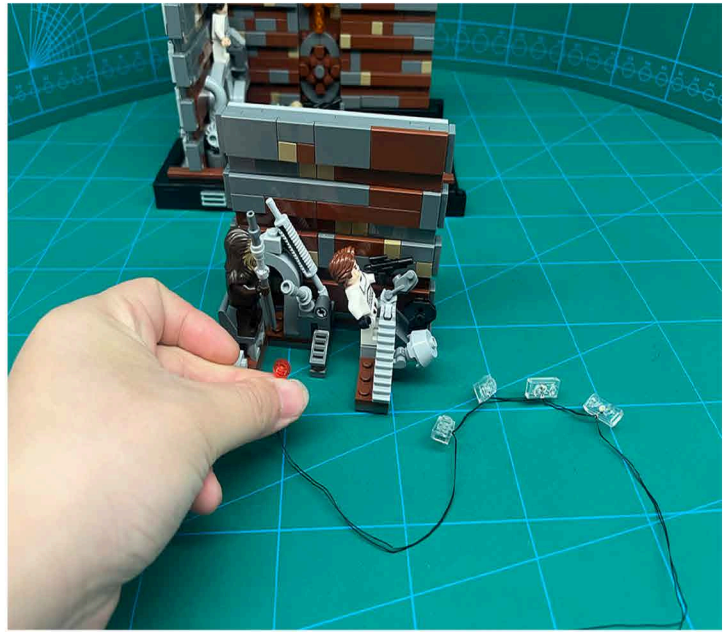

Led Light Installation Guide

Lego 75339

Death Star Trash Compactor Diorama

IR Sensor Switch can be Installed in Multi-position