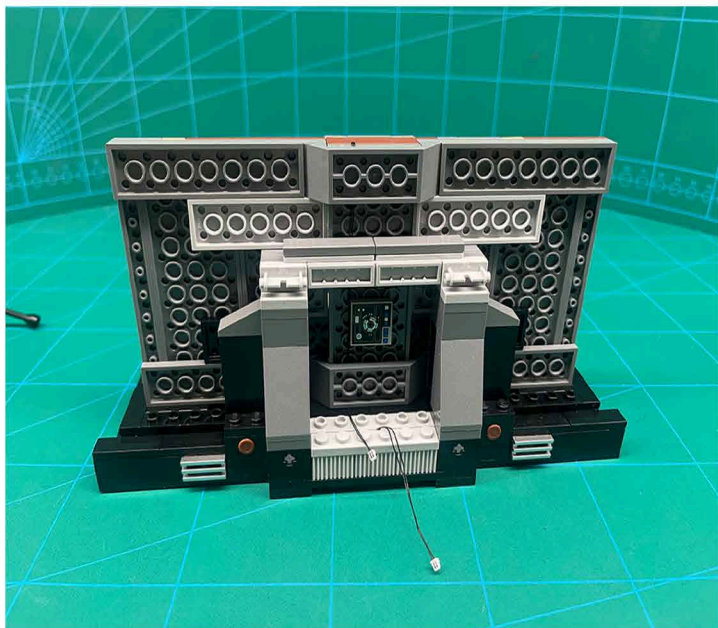

Led Light Installation Guide

Lego 75339

Death Star Trash Compactor Diorama

IR Sensor Switch can be Installed in Multi-position