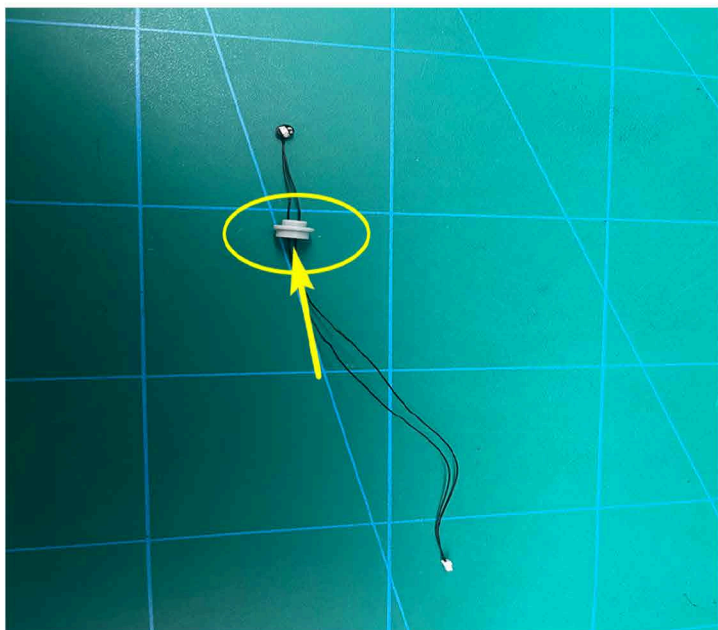

Led Light Installation Guide

Lego 75339

Death Star Trash Compactor Diorama

IR Sensor Switch can be Installed in Multi-position