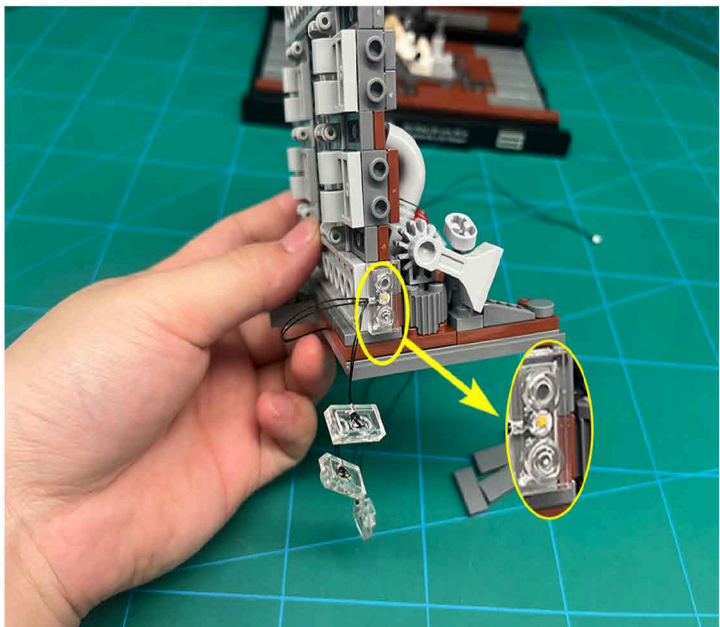

Led Light Installation Guide

Lego 75339

Death Star Trash Compactor Diorama

IR Sensor Switch can be Installed in Multi-position