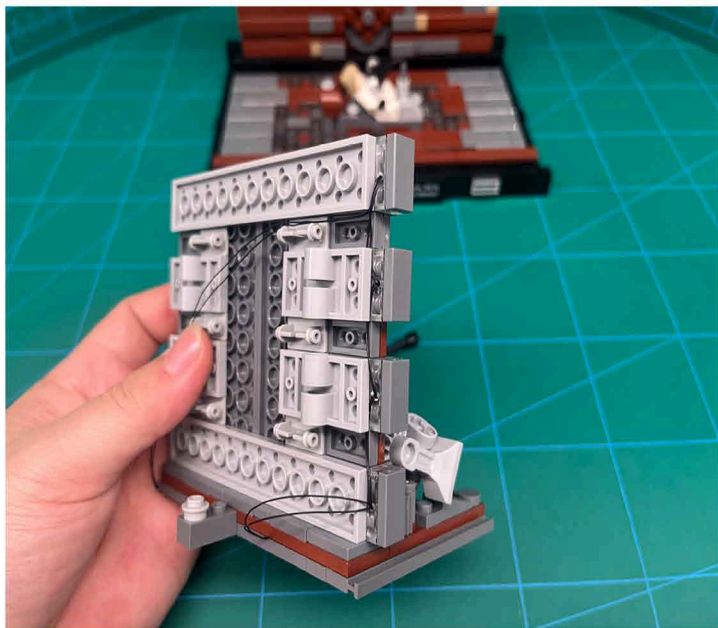

Led Light Installation Guide

Lego 75339

Death Star Trash Compactor Diorama

IR Sensor Switch can be Installed in Multi-position