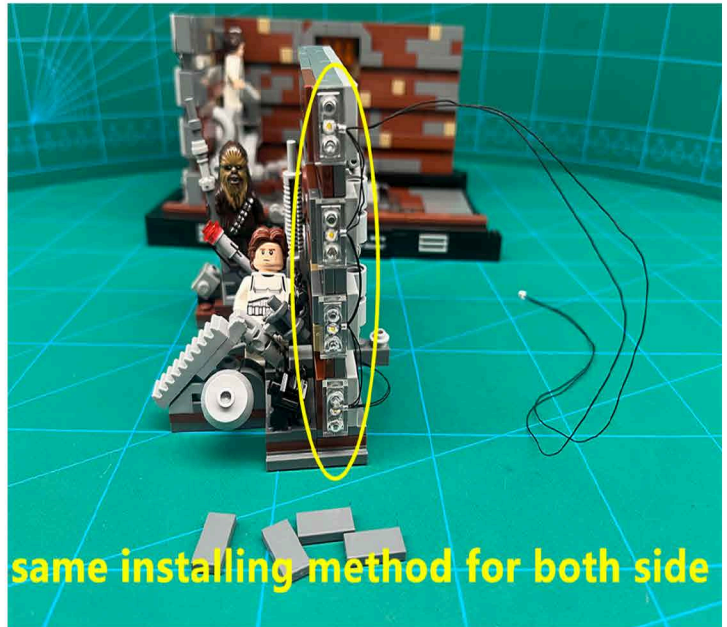

Led Light Installation Guide

Lego 75339

Death Star Trash Compactor Diorama

IR Sensor Switch can be Installed in Multi-position