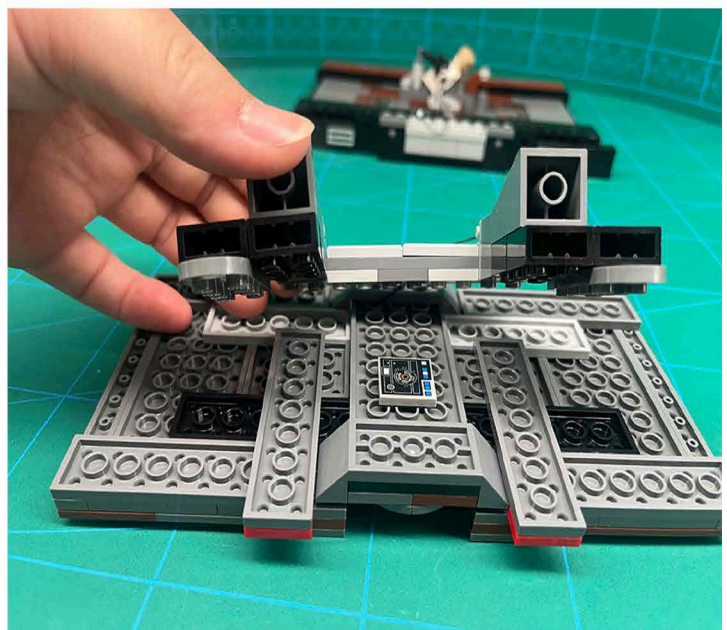

Led Light Installation Guide

Lego 75339

Death Star Trash Compactor Diorama

IR Sensor Switch can be Installed in Multi-position