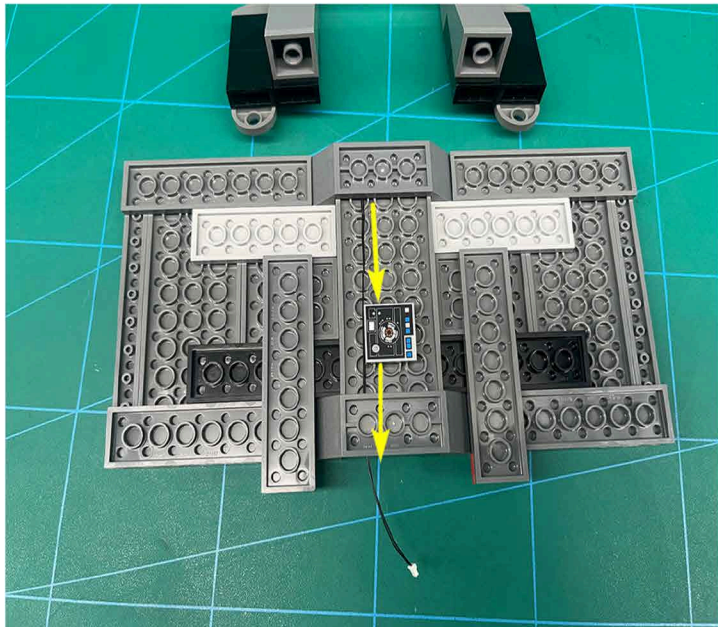

Led Light Installation Guide

Lego 75339

Death Star Trash Compactor Diorama

IR Sensor Switch can be Installed in Multi-position