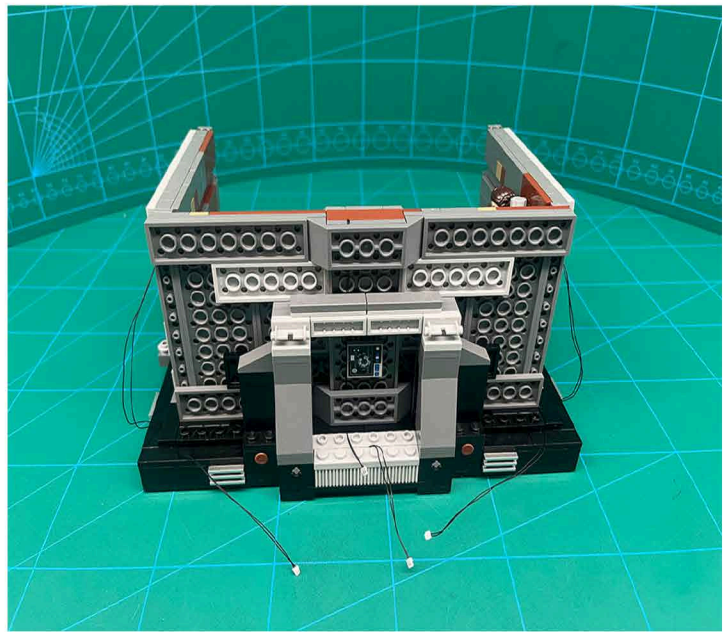

Led Light Installation Guide

Lego 75339

Death Star Trash Compactor Diorama

IR Sensor Switch can be Installed in Multi-position