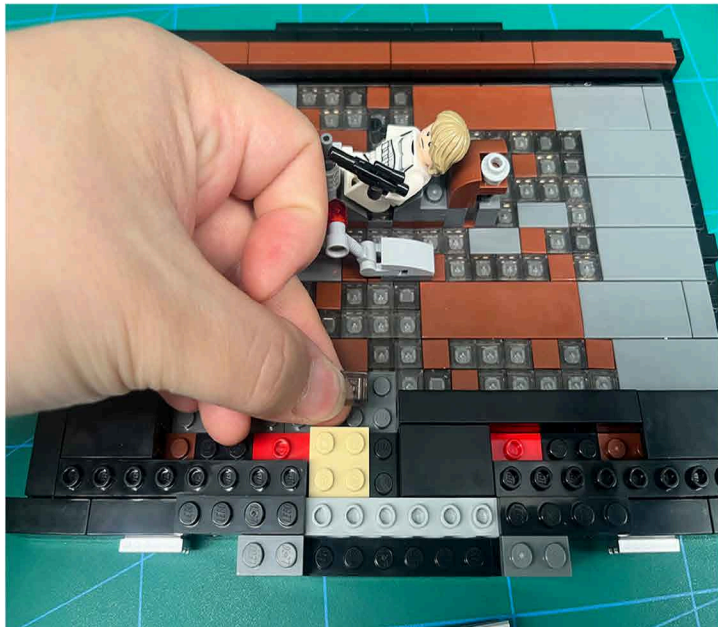

Led Light Installation Guide

Lego 75339

Death Star Trash Compactor Diorama

IR Sensor Switch can be Installed in Multi-position