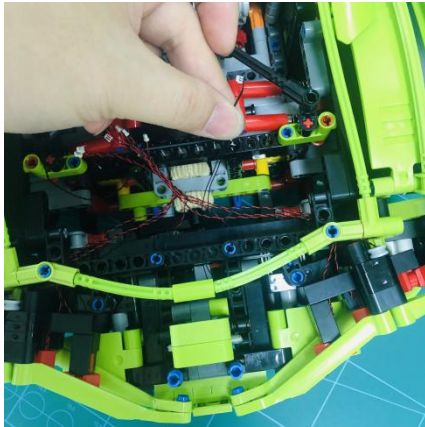

Led Light Installation Guide

Lego 42115

Lamborghini Sián FKP 37

(standard RC sound version)