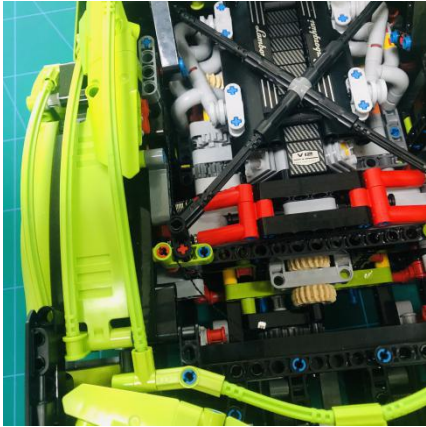

Led Light Installation Guide

Lego 42115

Lamborghini Sián FKP 37

(standard RC sound version)