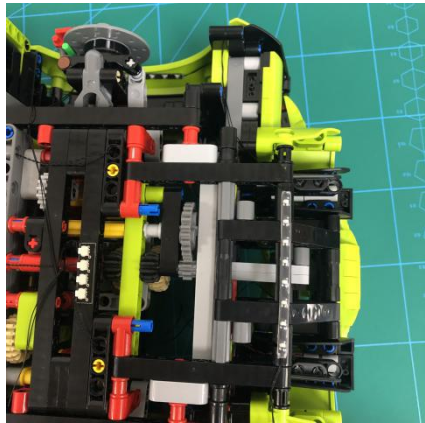

Led Light Installation Guide

Lego 42115

Lamborghini Sián FKP 37

(standard RC sound version)