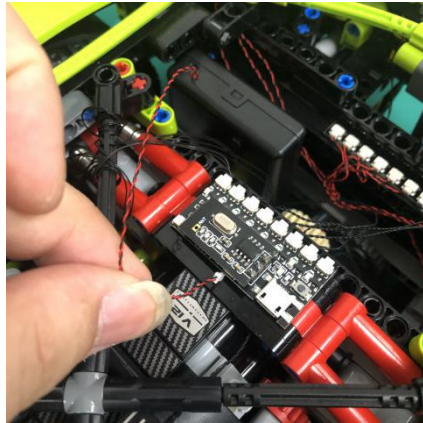

Led Light Installation Guide

Lego 42115

Lamborghini Sián FKP 37

(standard RC sound version)