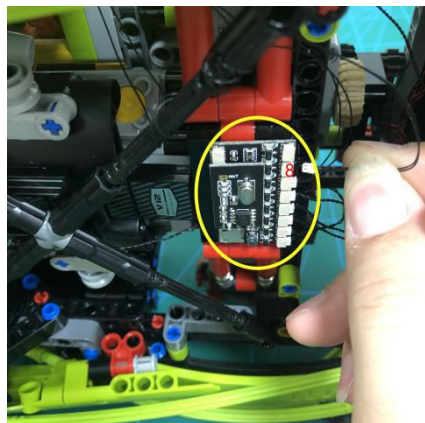

Led Light Installation Guide

Lego 42115

Lamborghini Sián FKP 37

(standard RC sound version)