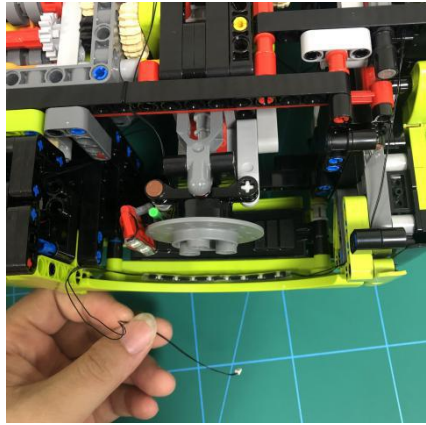

Led Light Installation Guide

Lego 42115

Lamborghini Sián FKP 37

(standard RC sound version)