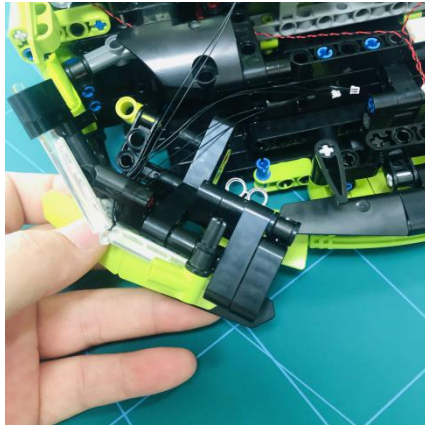

Led Light Installation Guide

Lego 42115

Lamborghini Sián FKP 37

(standard RC sound version)