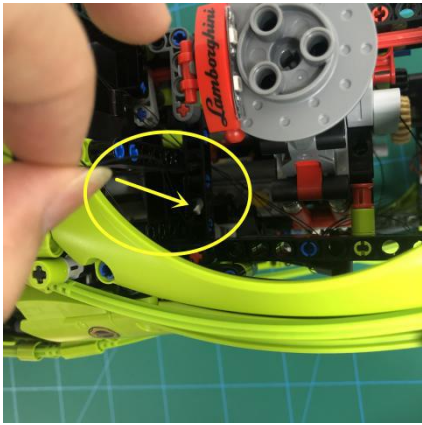

Led Light Installation Guide

Lego 42115

Lamborghini Sián FKP 37

(standard RC sound version)