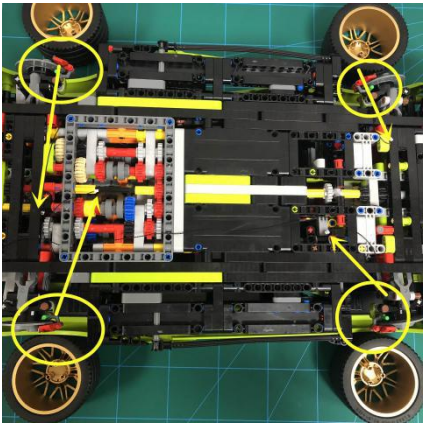

Led Light Installation Guide

Lego 42115

Lamborghini Sián FKP 37

(standard RC sound version)