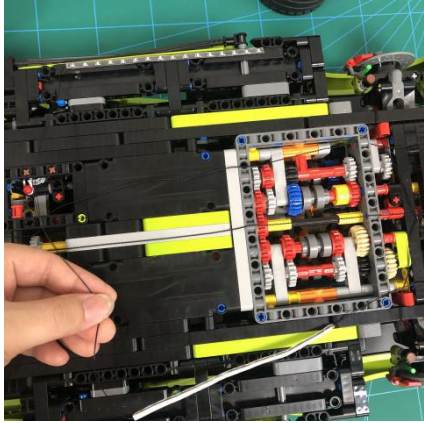

Led Light Installation Guide

Lego 42115

Lamborghini Sián FKP 37

(standard RC sound version)