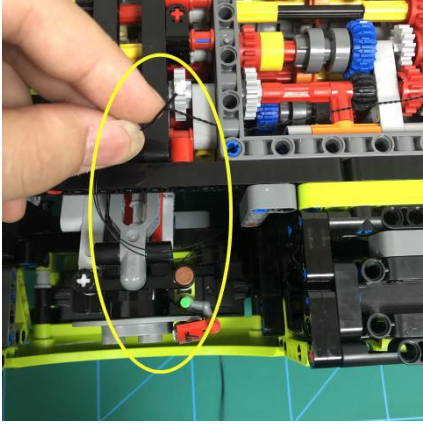

Led Light Installation Guide

Lego 42115

Lamborghini Sián FKP 37

(standard RC sound version)