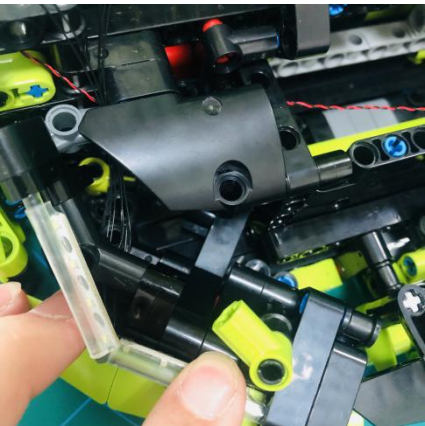

Led Light Installation Guide

Lego 42115

Lamborghini Sián FKP 37

(standard RC sound version)