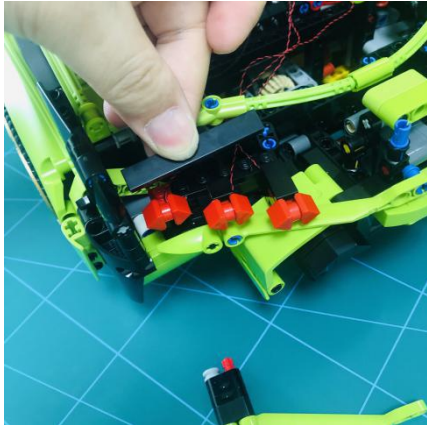

Led Light Installation Guide

Lego 42115

Lamborghini Sián FKP 37

(standard RC sound version)