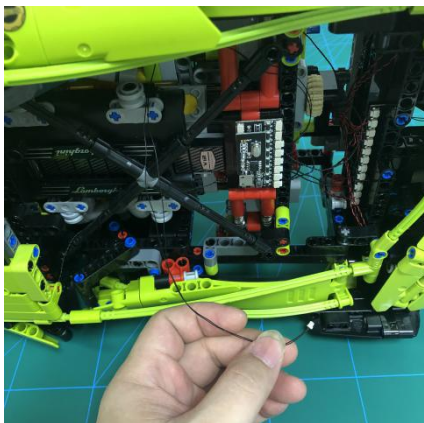

Led Light Installation Guide

Lego 42115

Lamborghini Sián FKP 37

(standard RC sound version)