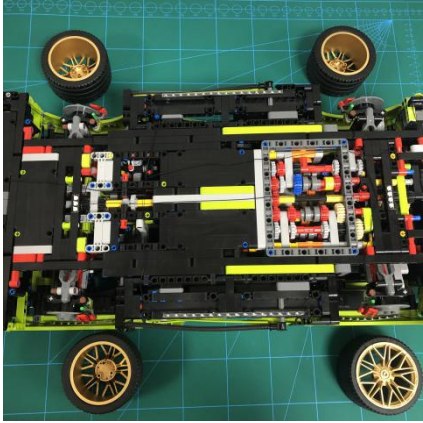

Led Light Installation Guide

Lego 42115

Lamborghini Sián FKP 37

(standard RC sound version)