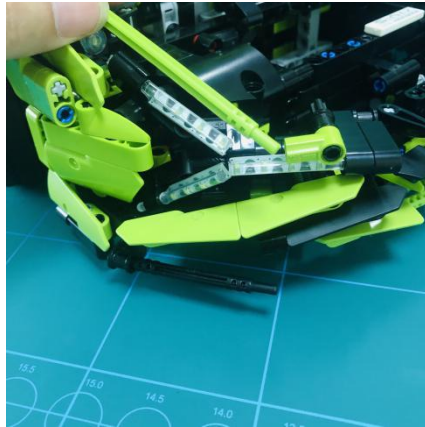

Led Light Installation Guide

Lego 42115

Lamborghini Sián FKP 37

(standard RC sound version)