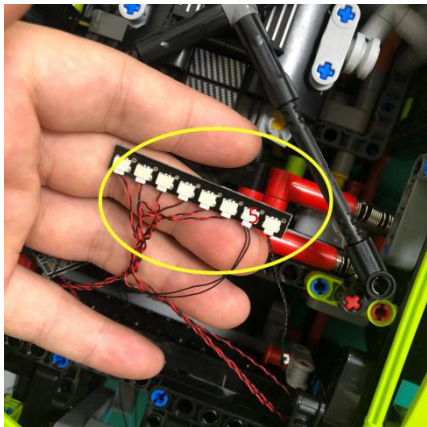

Led Light Installation Guide

Lego 42115

Lamborghini Sián FKP 37

(standard RC sound version)