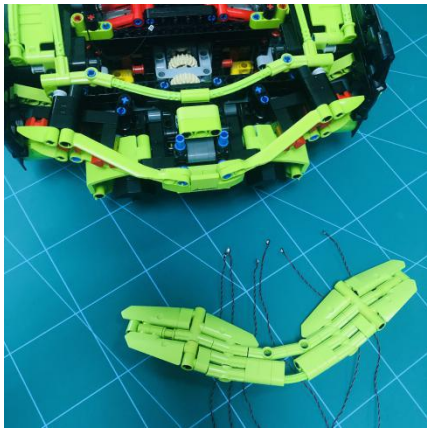

Led Light Installation Guide

Lego 42115

Lamborghini Sián FKP 37

(standard RC sound version)