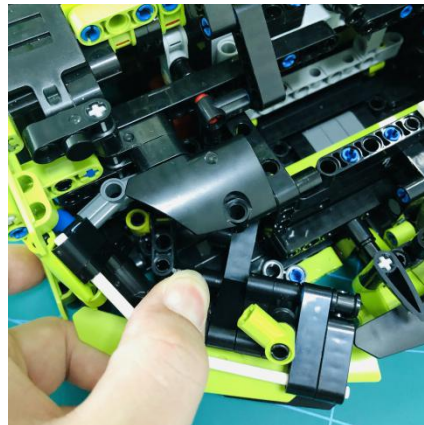

Led Light Installation Guide

Lego 42115

Lamborghini Sián FKP 37

(standard RC sound version)