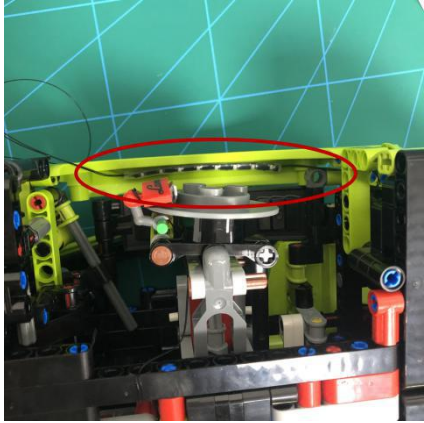

Led Light Installation Guide

Lego 42115

Lamborghini Sián FKP 37

(standard RC sound version)