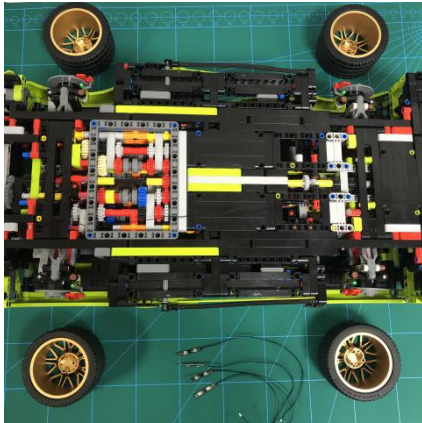

Led Light Installation Guide

Lego 42115

Lamborghini Sián FKP 37

(standard RC sound version)