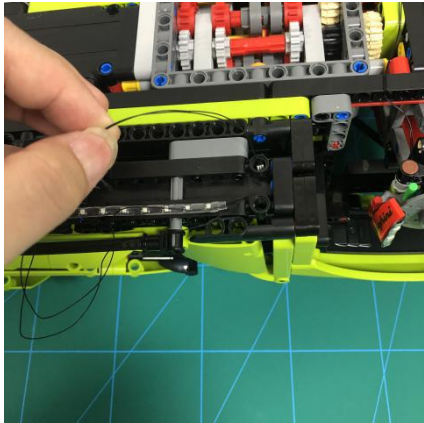

Led Light Installation Guide

Lego 42115

Lamborghini Sián FKP 37

(standard RC sound version)