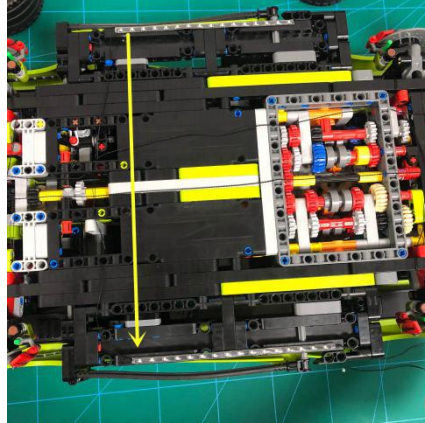

Led Light Installation Guide

Lego 42115

Lamborghini Sián FKP 37

(standard RC sound version)