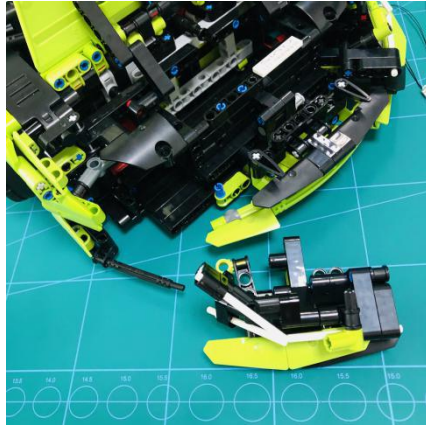

Led Light Installation Guide

Lego 42115

Lamborghini Sián FKP 37

(standard RC sound version)