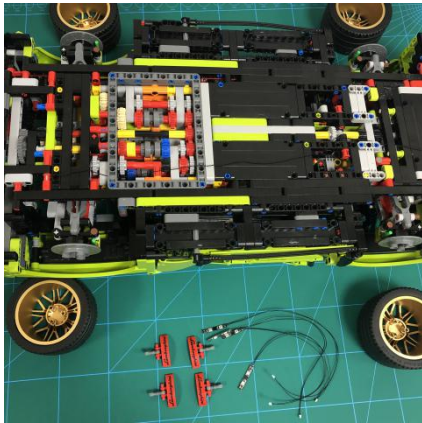

Led Light Installation Guide

Lego 42115

Lamborghini Sián FKP 37

(standard RC sound version)