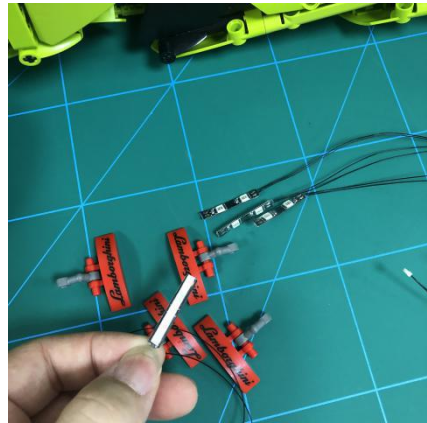

Led Light Installation Guide

Lego 42115

Lamborghini Sián FKP 37

(standard RC sound version)