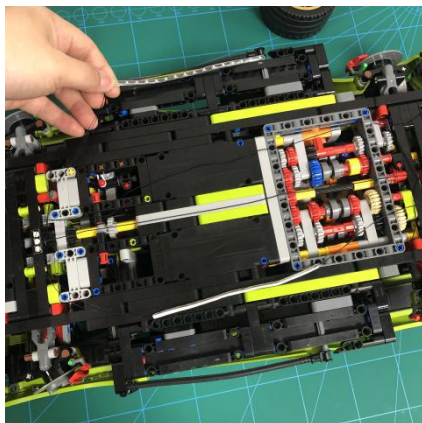

Led Light Installation Guide

Lego 42115

Lamborghini Sián FKP 37

(standard RC sound version)