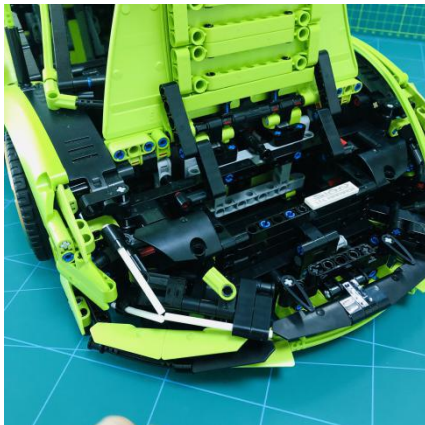

Led Light Installation Guide

Lego 42115

Lamborghini Sián FKP 37

(standard RC sound version)