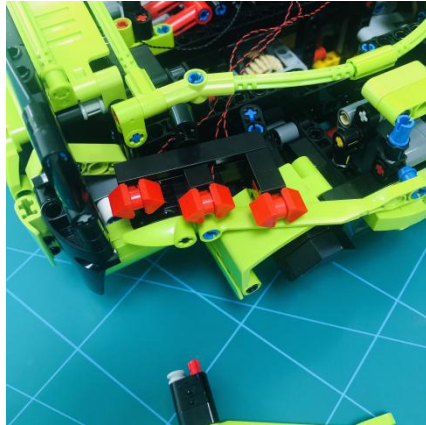

Led Light Installation Guide

Lego 42115

Lamborghini Sián FKP 37

(standard RC sound version)