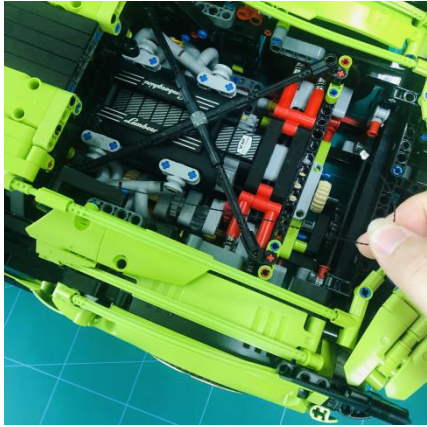

Led Light Installation Guide

Lego 42115

Lamborghini Sián FKP 37

(standard RC sound version)