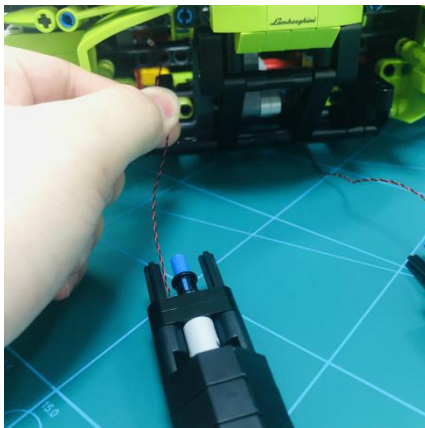

Led Light Installation Guide

Lego 42115

Lamborghini Sián FKP 37

(standard RC sound version)