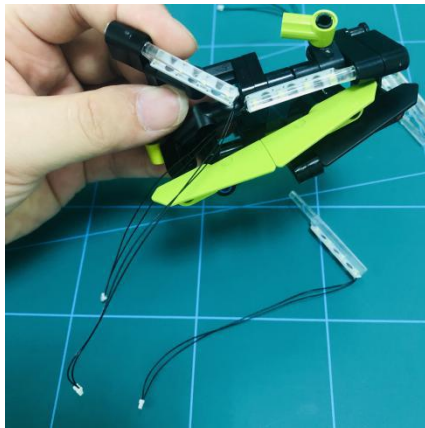

Led Light Installation Guide

Lego 42115

Lamborghini Sián FKP 37

(standard RC sound version)