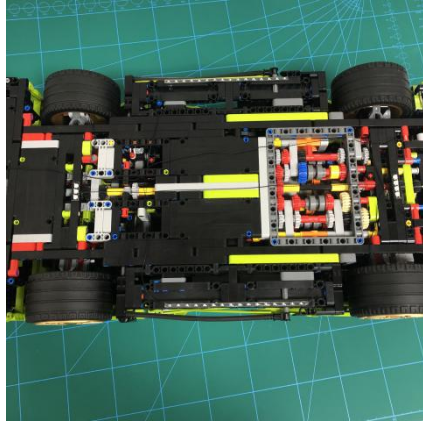

Led Light Installation Guide

Lego 42115

Lamborghini Sián FKP 37

(standard RC sound version)