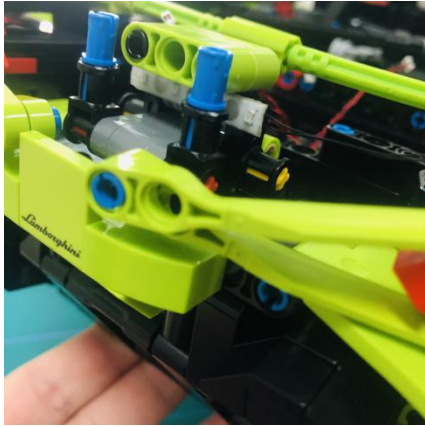

Led Light Installation Guide

Lego 42115

Lamborghini Sián FKP 37

(standard RC sound version)