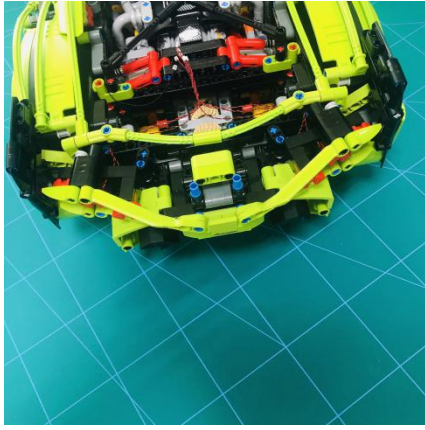

Led Light Installation Guide

Lego 42115

Lamborghini Sián FKP 37

(standard RC sound version)