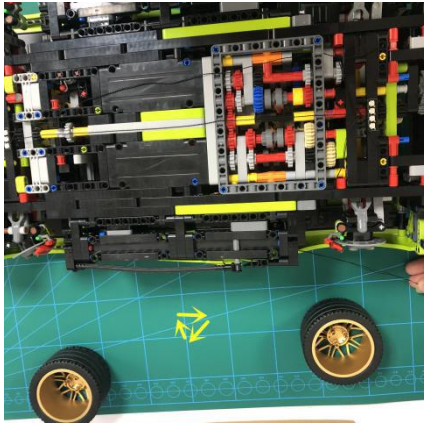

Led Light Installation Guide

Lego 42115

Lamborghini Sián FKP 37

(standard RC sound version)