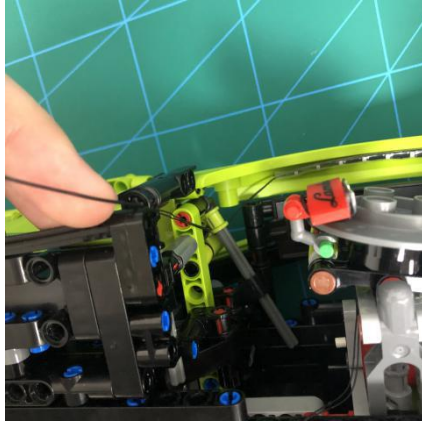

Led Light Installation Guide

Lego 42115

Lamborghini Sián FKP 37

(standard RC sound version)