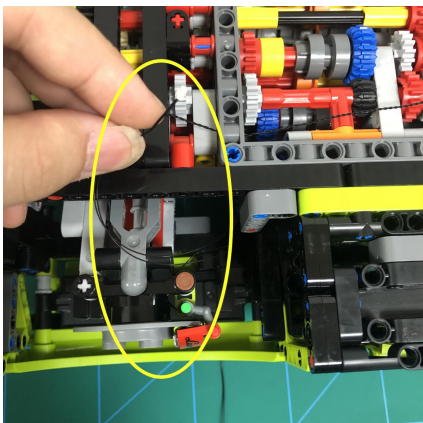

Led Light Installation Guide

Lego 42115

Lamborghini Sián FKP 37

(standard RC sound version)