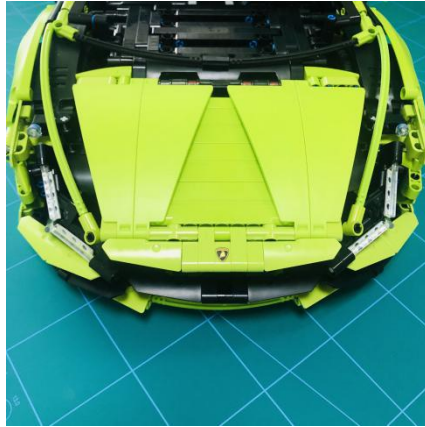

Led Light Installation Guide

Lego 42115

Lamborghini Sián FKP 37

(standard RC sound version)