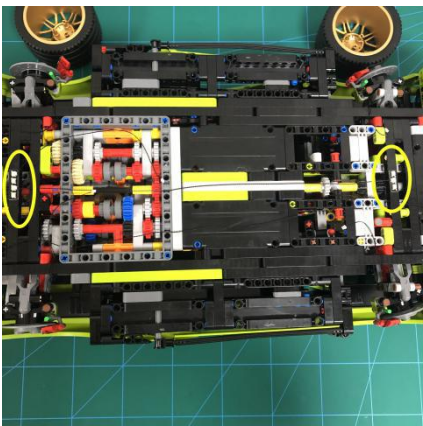

Led Light Installation Guide

Lego 42115

Lamborghini Sián FKP 37

(standard RC sound version)