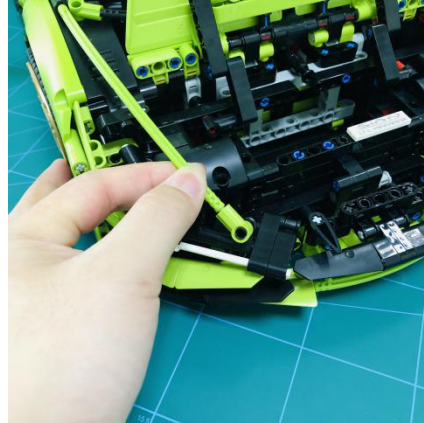

Led Light Installation Guide

Lego 42115

Lamborghini Sián FKP 37

(standard RC sound version)