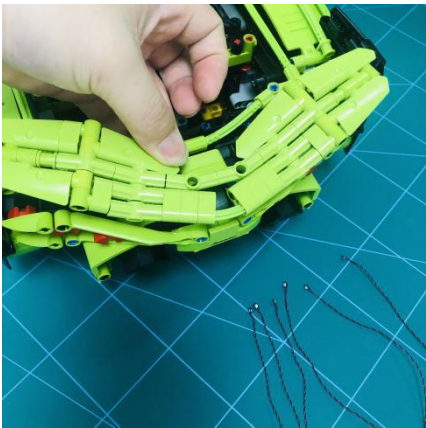

Led Light Installation Guide

Lego 42115

Lamborghini Sián FKP 37

(standard RC sound version)