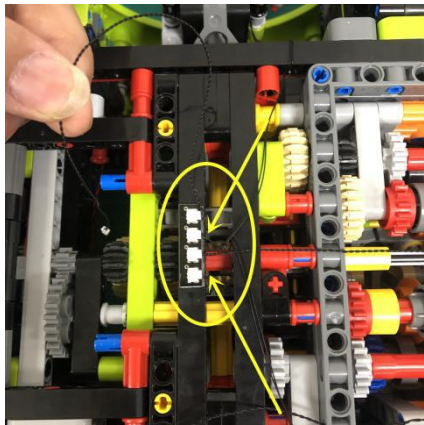

Led Light Installation Guide

Lego 42115

Lamborghini Sián FKP 37

(standard RC sound version)