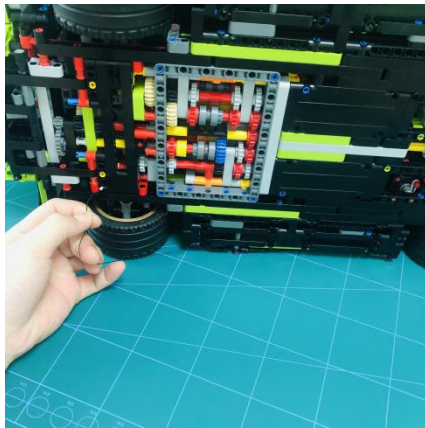

Led Light Installation Guide

Lego 42115

Lamborghini Sián FKP 37

(standard RC sound version)