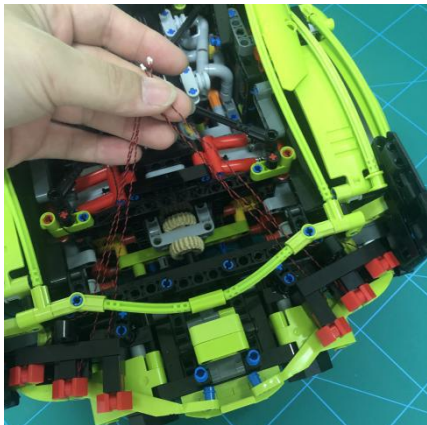

Led Light Installation Guide

Lego 42115

Lamborghini Sián FKP 37

(standard RC sound version)