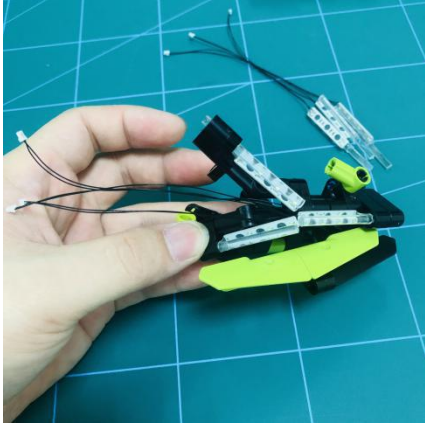

Led Light Installation Guide

Lego 42115

Lamborghini Sián FKP 37

(standard RC sound version)