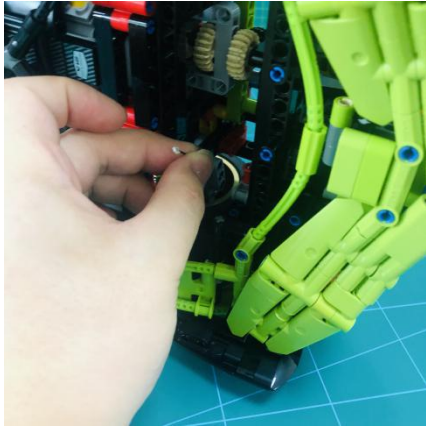

Led Light Installation Guide

Lego 42115

Lamborghini Sián FKP 37

(standard RC sound version)