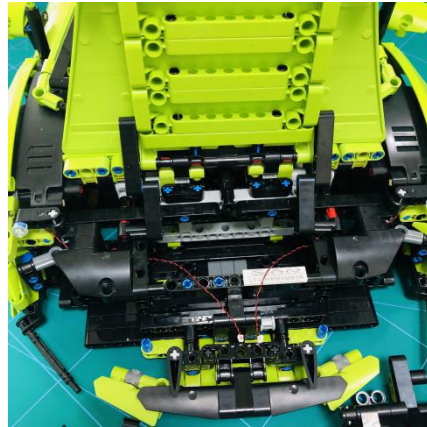

Led Light Installation Guide

Lego 42115

Lamborghini Sián FKP 37

(standard RC sound version)