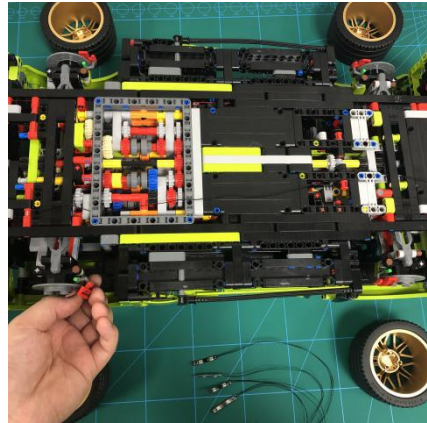

Led Light Installation Guide

Lego 42115

Lamborghini Sián FKP 37

(standard RC sound version)