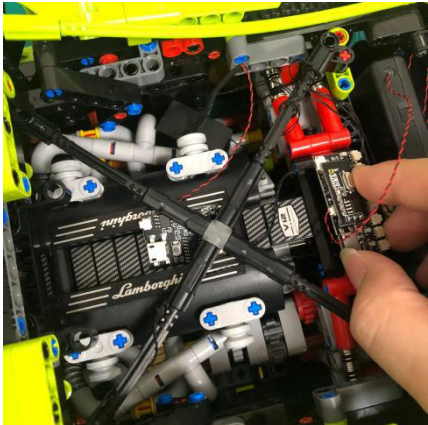

Led Light Installation Guide

Lego 42115

Lamborghini Sián FKP 37

(standard RC sound version)