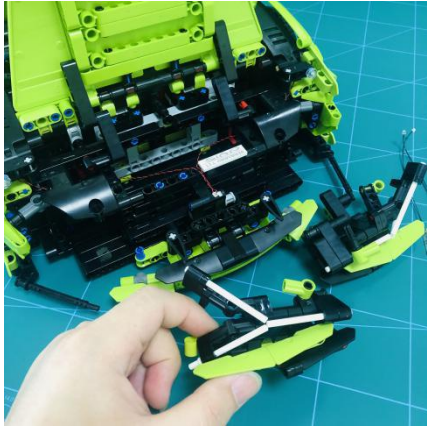

Led Light Installation Guide

Lego 42115

Lamborghini Sián FKP 37

(standard RC sound version)