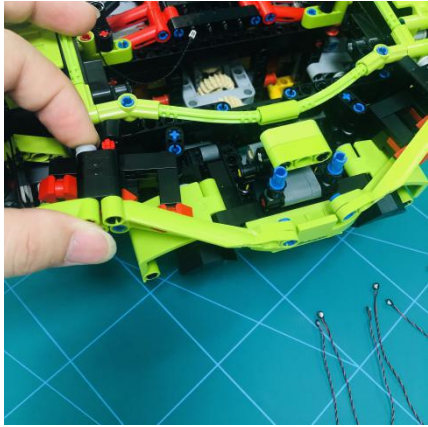

Led Light Installation Guide

Lego 42115

Lamborghini Sián FKP 37

(standard RC sound version)