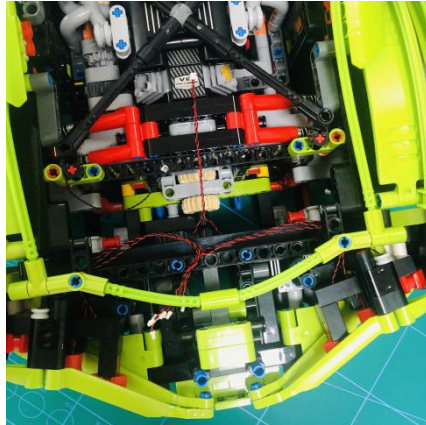

Led Light Installation Guide

Lego 42115

Lamborghini Sián FKP 37

(standard RC sound version)