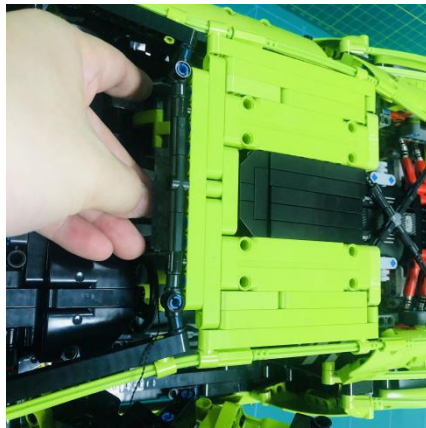

Led Light Installation Guide

Lego 42115

Lamborghini Sián FKP 37

(standard RC sound version)