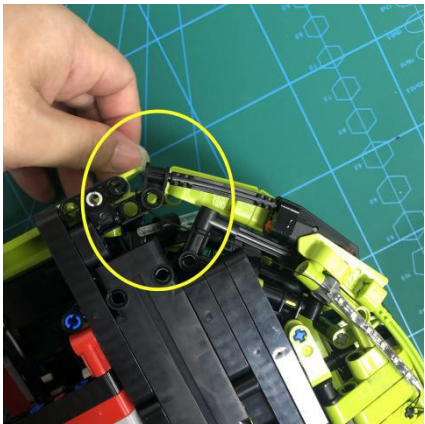

Led Light Installation Guide

Lego 42115

Lamborghini Sián FKP 37

(standard RC sound version)