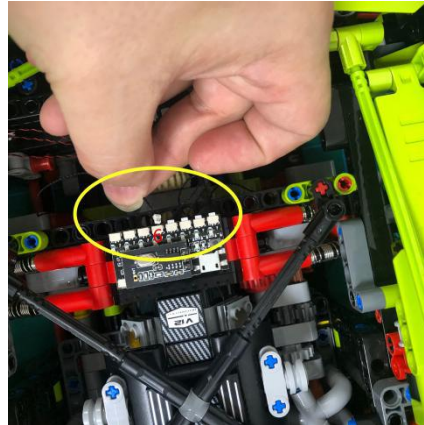

Led Light Installation Guide

Lego 42115

Lamborghini Sián FKP 37

(standard RC sound version)