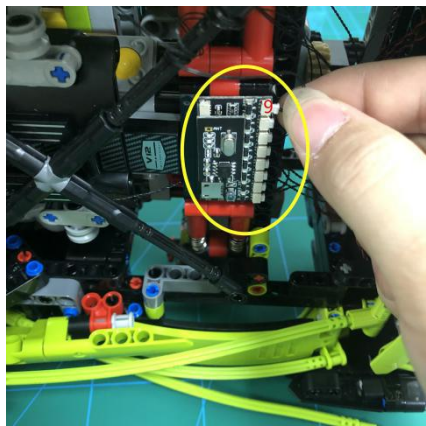

Led Light Installation Guide

Lego 42115

Lamborghini Sián FKP 37

(standard RC sound version)