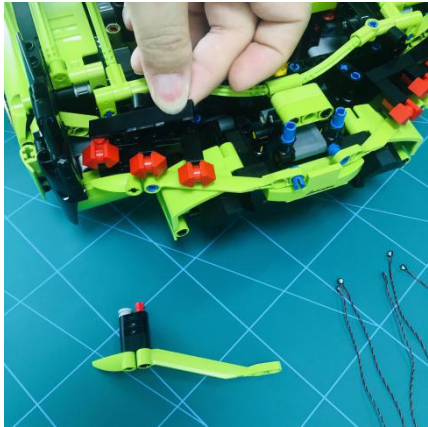

Led Light Installation Guide

Lego 42115

Lamborghini Sián FKP 37

(standard RC sound version)