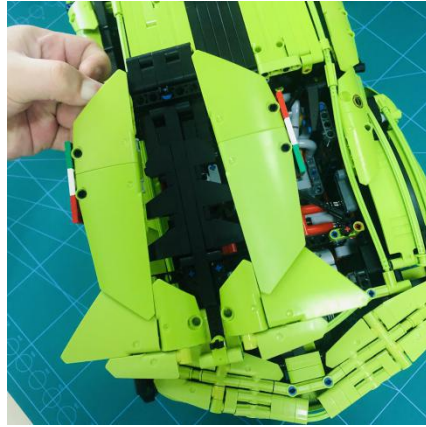

Led Light Installation Guide

Lego 42115

Lamborghini Sián FKP 37

(standard RC sound version)