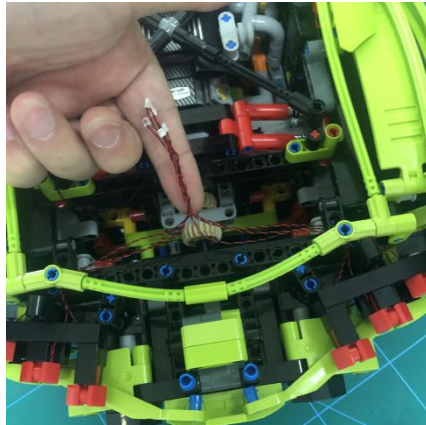

Led Light Installation Guide

Lego 42115

Lamborghini Sián FKP 37

(standard RC sound version)