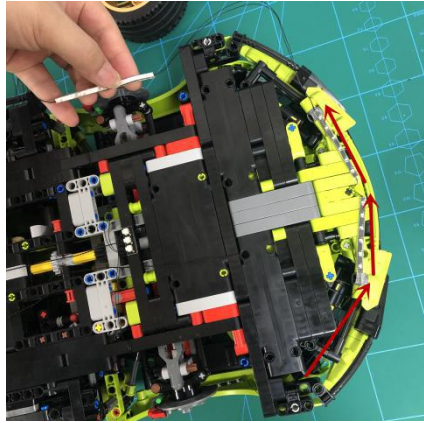

Led Light Installation Guide

Lego 42115

Lamborghini Sián FKP 37

(standard RC sound version)