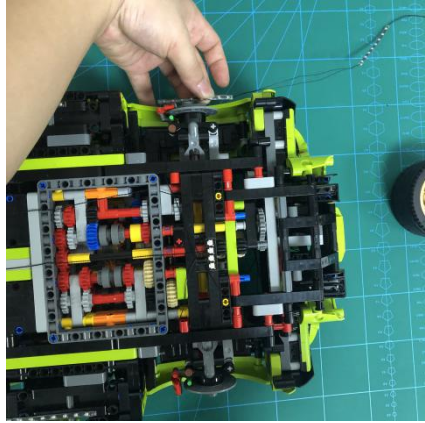

Led Light Installation Guide

Lego 42115

Lamborghini Sián FKP 37

(standard RC sound version)