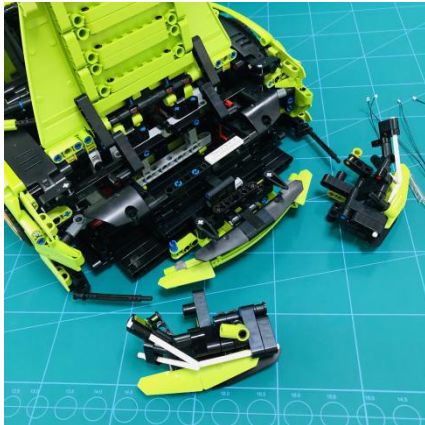

Led Light Installation Guide

Lego 42115

Lamborghini Sián FKP 37

(standard RC sound version)