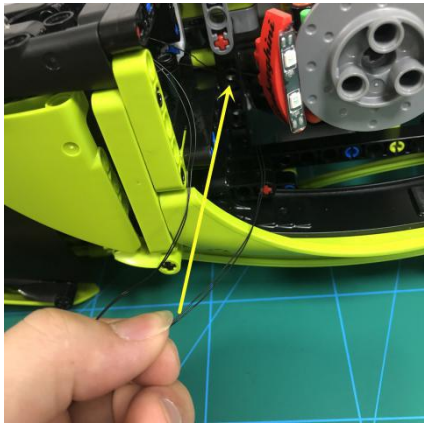

Led Light Installation Guide

Lego 42115

Lamborghini Sián FKP 37

(standard RC sound version)