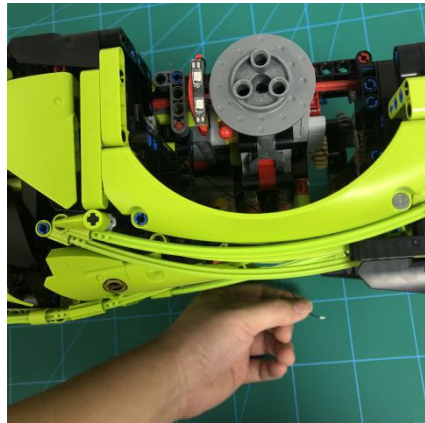

Led Light Installation Guide

Lego 42115

Lamborghini Sián FKP 37

(standard RC sound version)