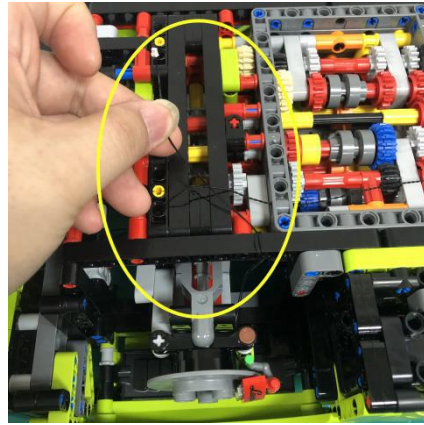

Led Light Installation Guide

Lego 42115

Lamborghini Sián FKP 37

(standard RC sound version)