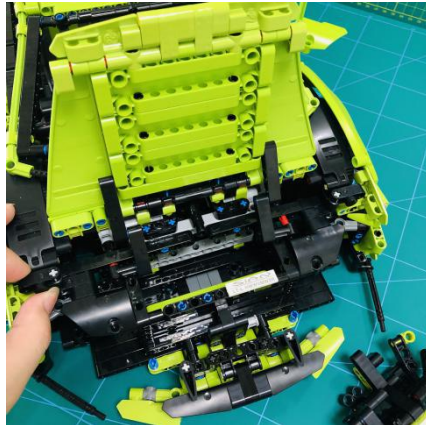

Led Light Installation Guide

Lego 42115

Lamborghini Sián FKP 37

(standard RC sound version)