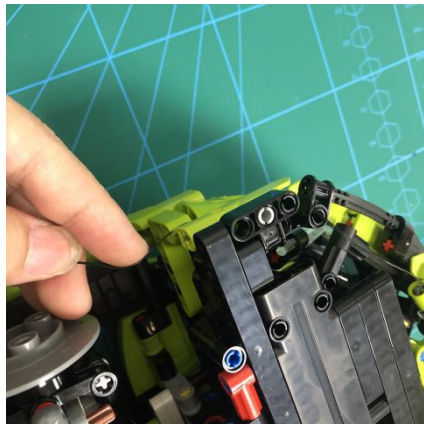

Led Light Installation Guide

Lego 42115

Lamborghini Sián FKP 37

(standard RC sound version)