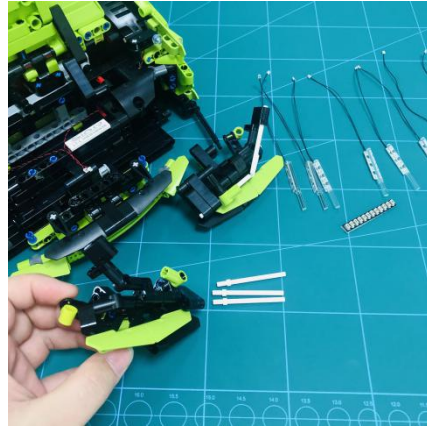

Led Light Installation Guide

Lego 42115

Lamborghini Sián FKP 37

(standard RC sound version)