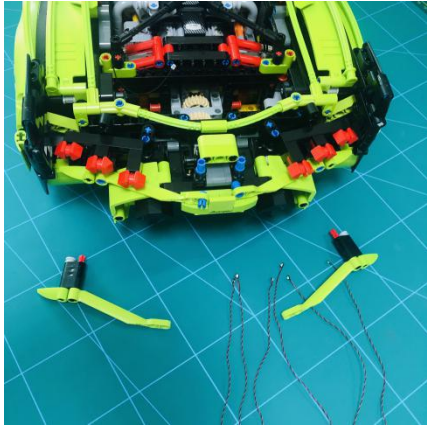

Led Light Installation Guide

Lego 42115

Lamborghini Sián FKP 37

(standard RC sound version)