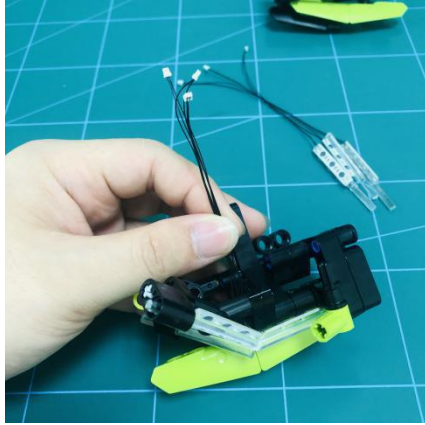

Led Light Installation Guide

Lego 42115

Lamborghini Sián FKP 37

(standard RC sound version)