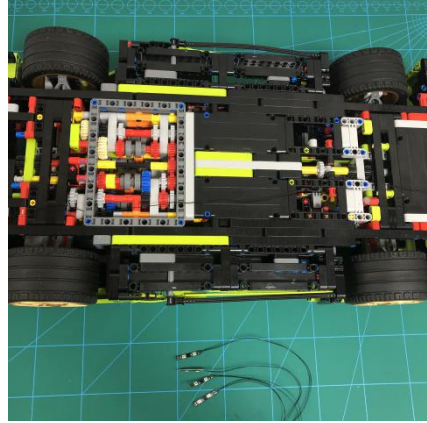

Led Light Installation Guide

Lego 42115

Lamborghini Sián FKP 37

(standard RC sound version)