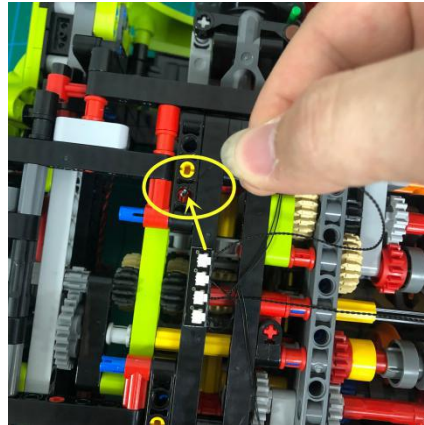

Led Light Installation Guide

Lego 42115

Lamborghini Sián FKP 37

(standard RC sound version)