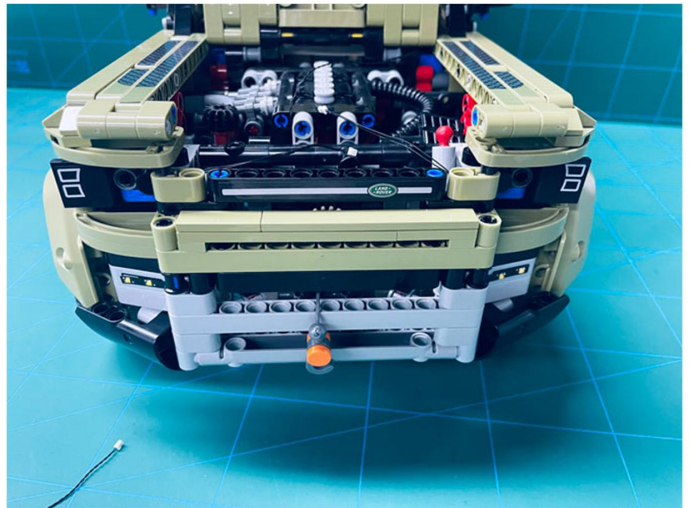

Led Light Installation Guide

Lego 42110

Land Rover Defender

(standard and RC sound version)

Connecting to power

Standard Version

Installing RC Moduel

RC Version