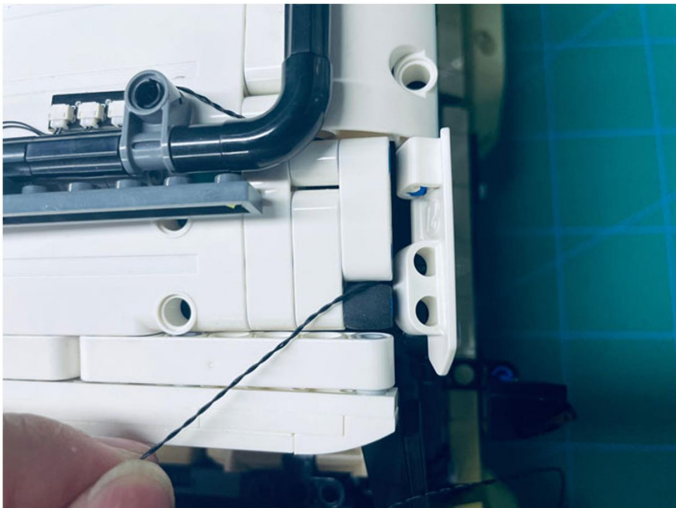

Led Light Installation Guide

Lego 42110

Land Rover Defender

(standard and RC sound version)

Connecting to power

Standard Version

Installing RC Moduel

RC Version