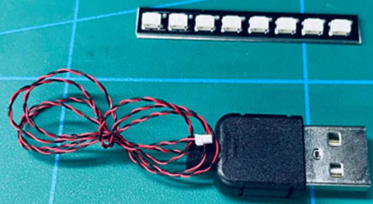

Led Light Installation Guide

Lego 42110

Land Rover Defender

(standard and RC sound version)

Connecting to power

Standard Version

Installing RC Moduel

RC Version