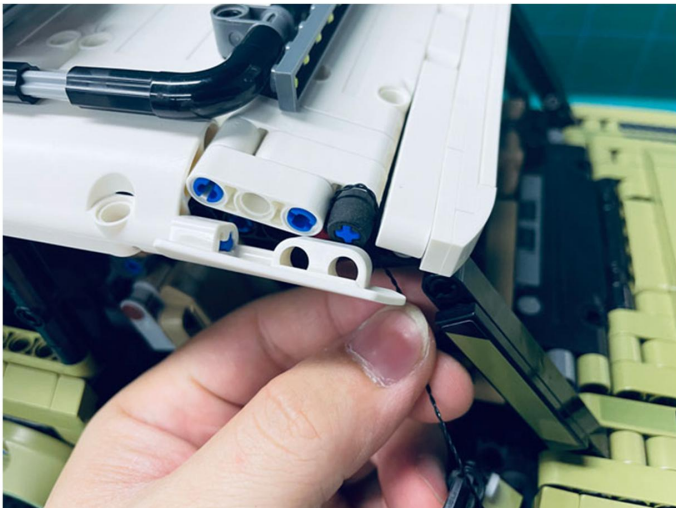

Led Light Installation Guide

Lego 42110

Land Rover Defender

(standard and RC sound version)

Connecting to power

Standard Version

Installing RC Moduel

RC Version