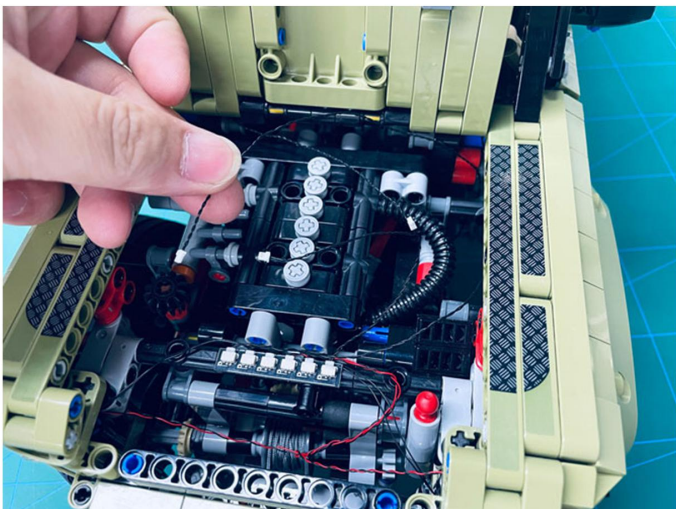

Led Light Installation Guide

Lego 42110

Land Rover Defender

(standard and RC sound version)

Connecting to power

Standard Version

Installing RC Moduel

RC Version