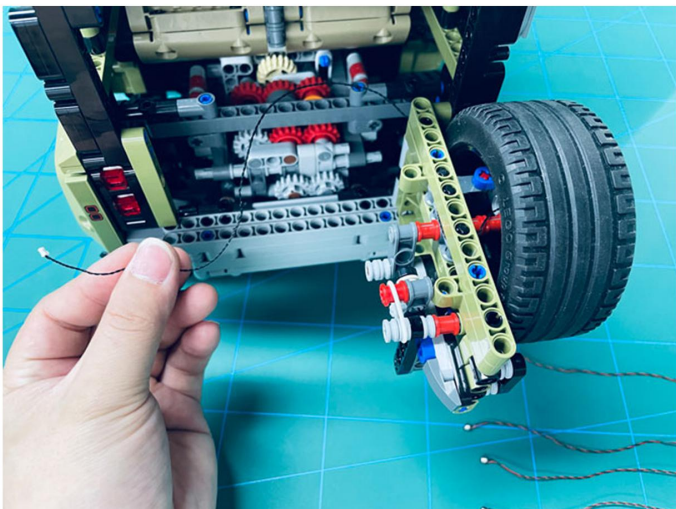

Led Light Installation Guide

Lego 42110

Land Rover Defender

(standard and RC sound version)

Connecting to power

Standard Version

Installing RC Moduel

RC Version