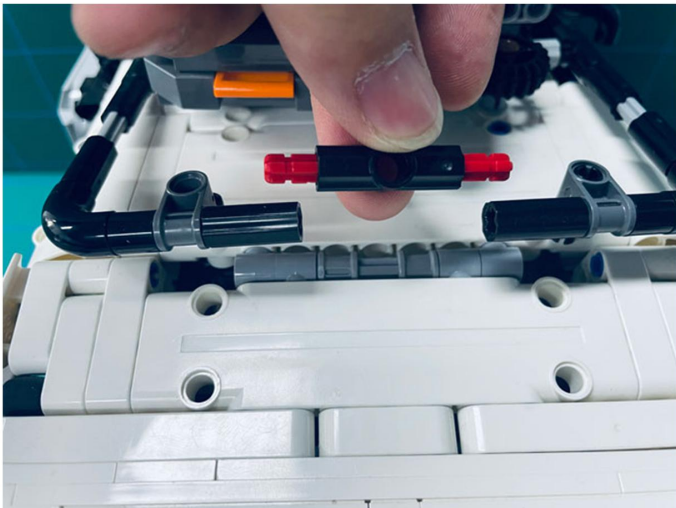

Led Light Installation Guide

Lego 42110

Land Rover Defender

(standard and RC sound version)

Connecting to power

Standard Version

Installing RC Moduel

RC Version