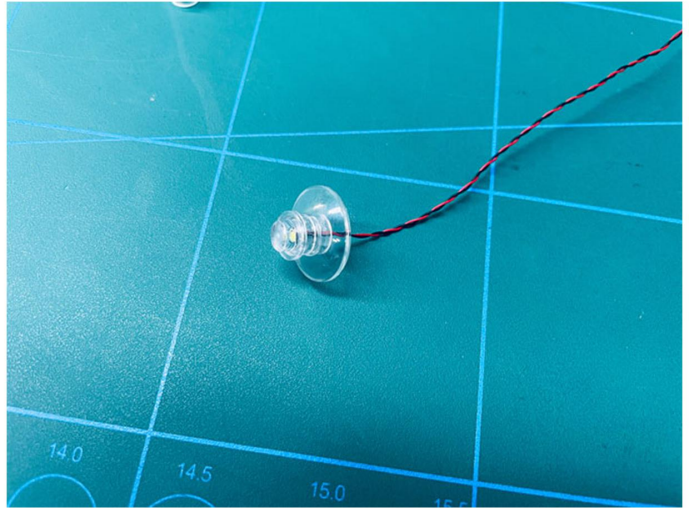

Led Light Installation Guide

Lego 42110

Land Rover Defender

(standard and RC sound version)

Connecting to power

Standard Version

Installing RC Moduel

RC Version