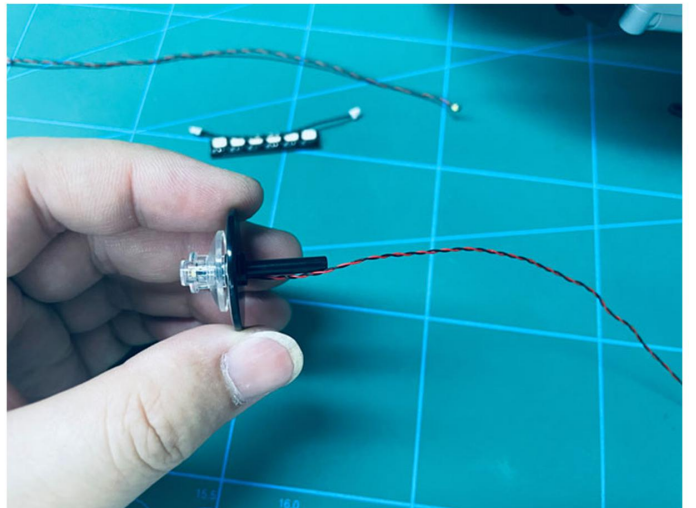

Led Light Installation Guide

Lego 42110

Land Rover Defender

(standard and RC sound version)

Connecting to power

Standard Version

Installing RC Moduel

RC Version