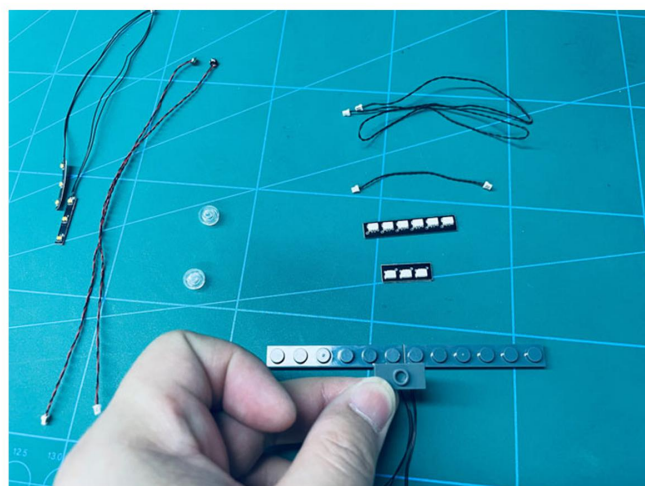

Led Light Installation Guide

Lego 42110

Land Rover Defender

(standard and RC sound version)

Connecting to power

Standard Version

Installing RC Moduel

RC Version