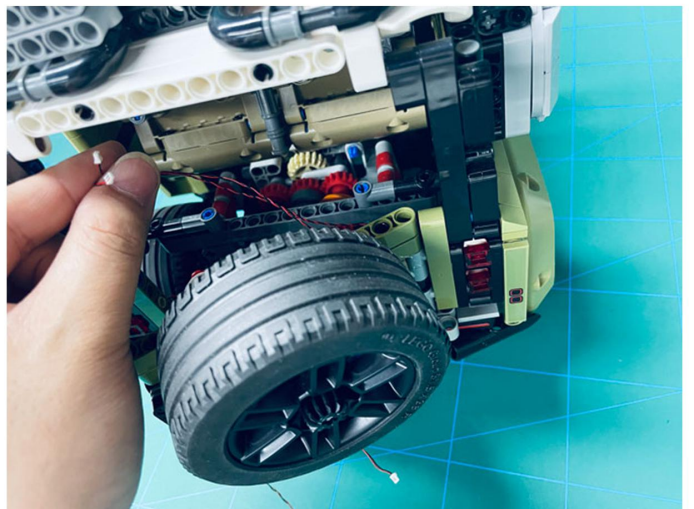

Led Light Installation Guide

Lego 42110

Land Rover Defender

(standard and RC sound version)

Connecting to power

Standard Version

Installing RC Moduel

RC Version