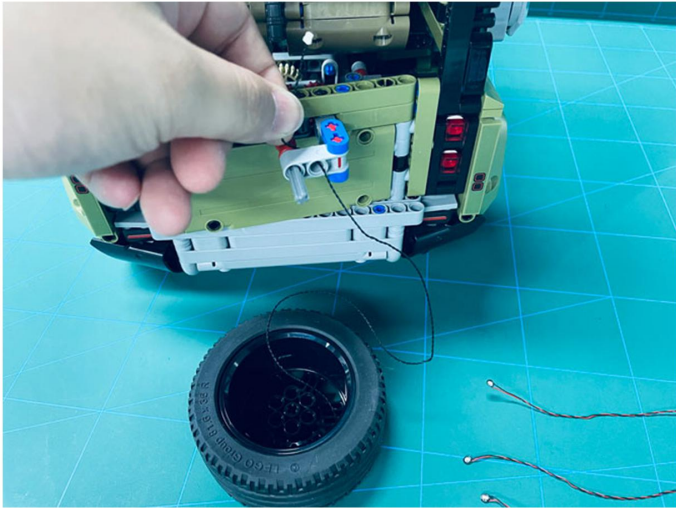

Led Light Installation Guide

Lego 42110

Land Rover Defender

(standard and RC sound version)

Connecting to power

Standard Version

Installing RC Moduel

RC Version