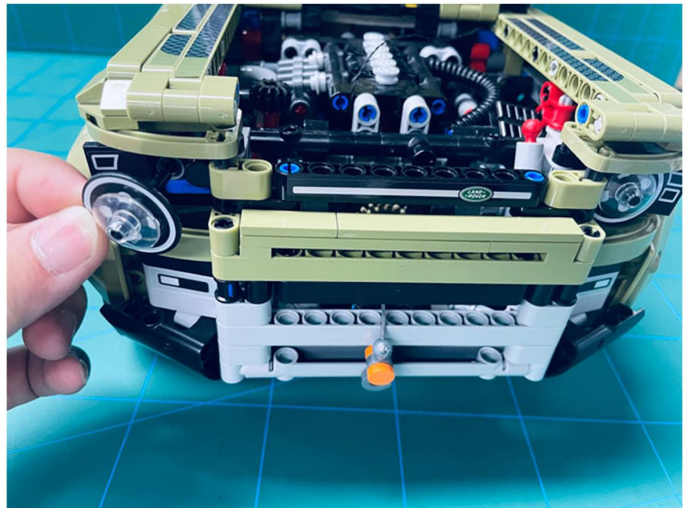

Led Light Installation Guide

Lego 42110

Land Rover Defender

(standard and RC sound version)

Connecting to power

Standard Version

Installing RC Moduel

RC Version