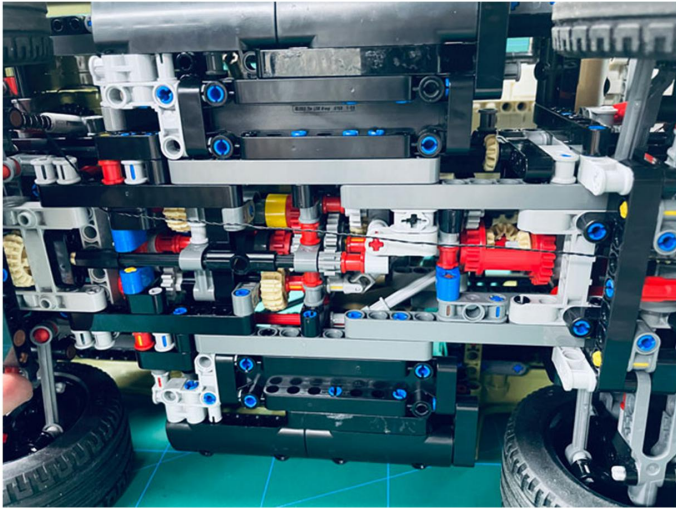

Led Light Installation Guide

Lego 42110

Land Rover Defender

(standard and RC sound version)

Connecting to power

Standard Version

Installing RC Moduel

RC Version