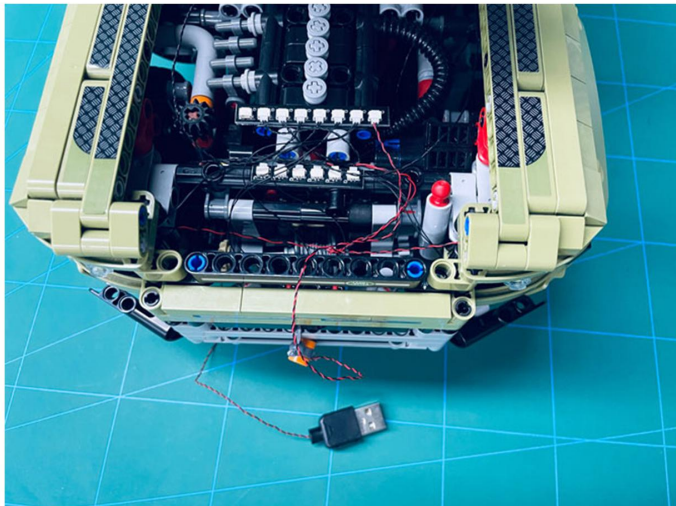

Led Light Installation Guide

Lego 42110

Land Rover Defender

(standard and RC sound version)

Connecting to power

Standard Version

Installing RC Moduel

RC Version