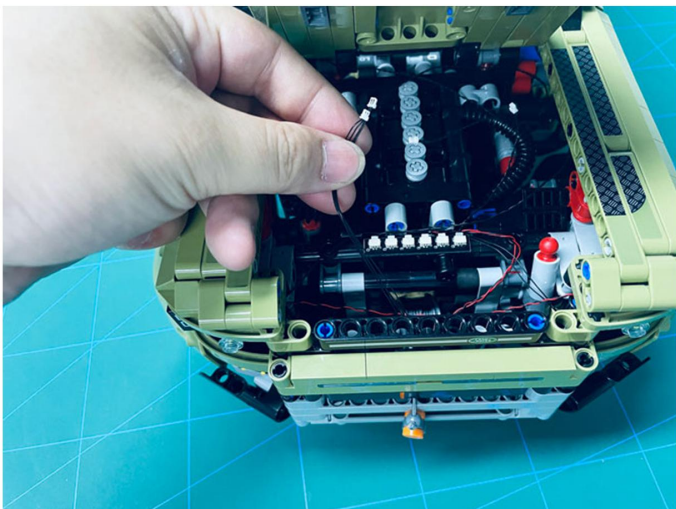

Led Light Installation Guide

Lego 42110

Land Rover Defender

(standard and RC sound version)

Connecting to power

Standard Version

Installing RC Moduel

RC Version