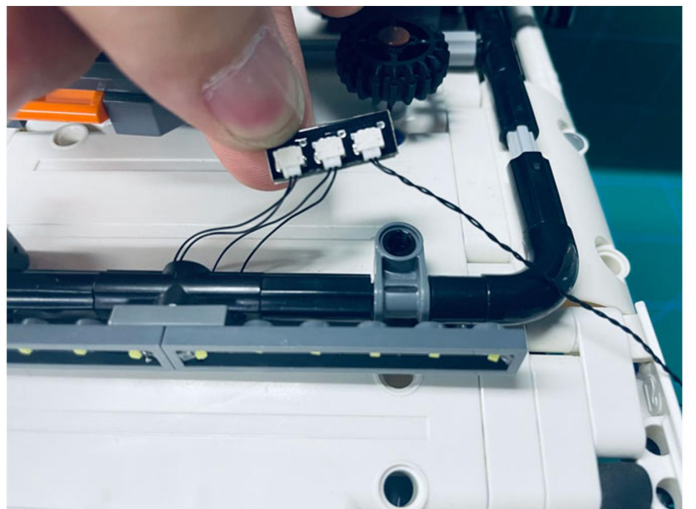

Led Light Installation Guide

Lego 42110

Land Rover Defender

(standard and RC sound version)

Connecting to power

Standard Version

Installing RC Moduel

RC Version