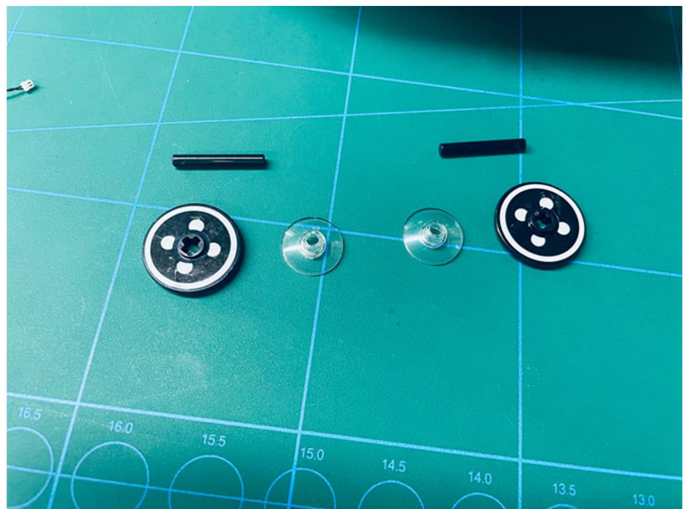

Led Light Installation Guide

Lego 42110

Land Rover Defender

(standard and RC sound version)

Connecting to power

Standard Version

Installing RC Moduel

RC Version