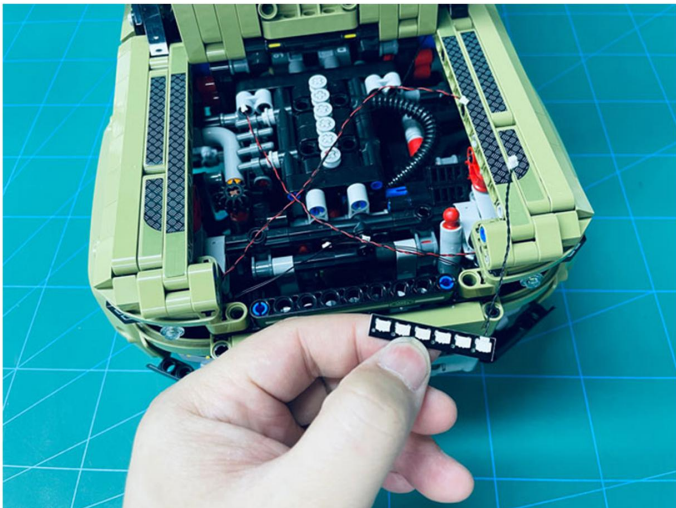

Led Light Installation Guide

Lego 42110

Land Rover Defender

(standard and RC sound version)

Connecting to power

Standard Version

Installing RC Moduel

RC Version