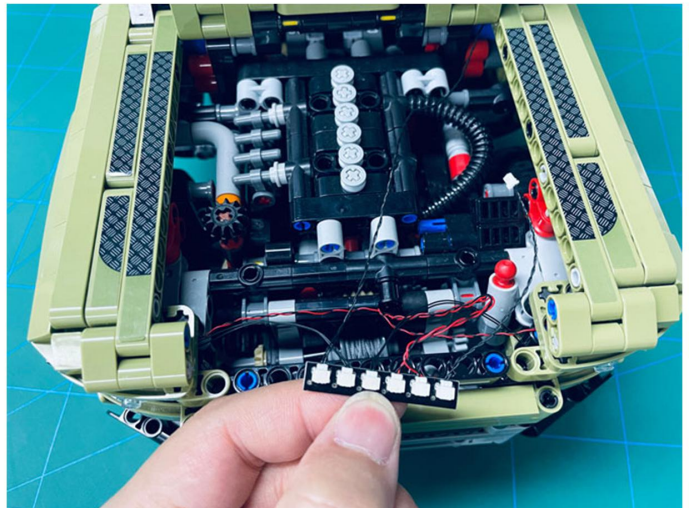

Led Light Installation Guide

Lego 42110

Land Rover Defender

(standard and RC sound version)

Connecting to power

Standard Version

Installing RC Moduel

RC Version