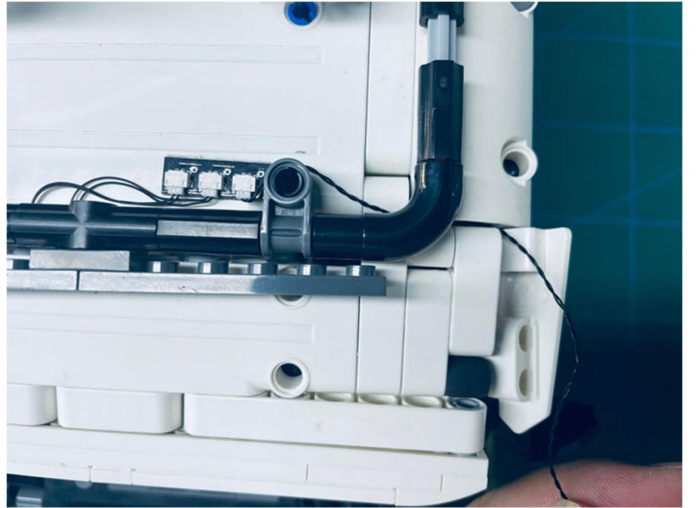

Led Light Installation Guide

Lego 42110

Land Rover Defender

(standard and RC sound version)

Connecting to power

Standard Version

Installing RC Moduel

RC Version