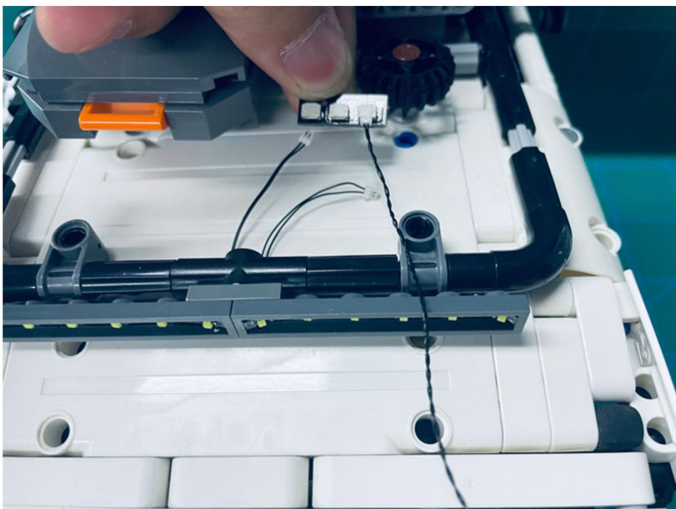

Led Light Installation Guide

Lego 42110

Land Rover Defender

(standard and RC sound version)

Connecting to power

Standard Version

Installing RC Moduel

RC Version