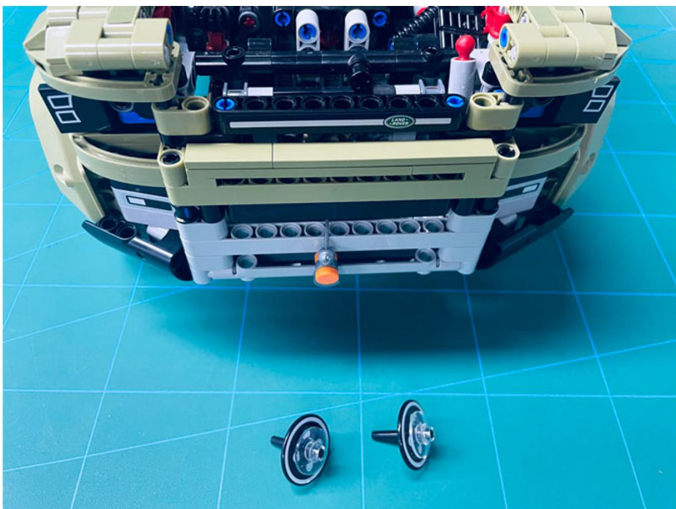

Led Light Installation Guide

Lego 42110

Land Rover Defender

(standard and RC sound version)

Connecting to power

Standard Version

Installing RC Moduel

RC Version