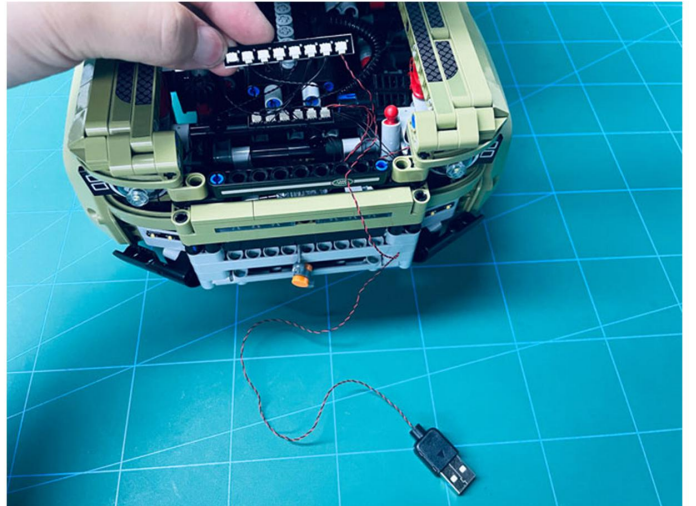

Led Light Installation Guide

Lego 42110

Land Rover Defender

(standard and RC sound version)

Connecting to power

Standard Version

Installing RC Moduel

RC Version