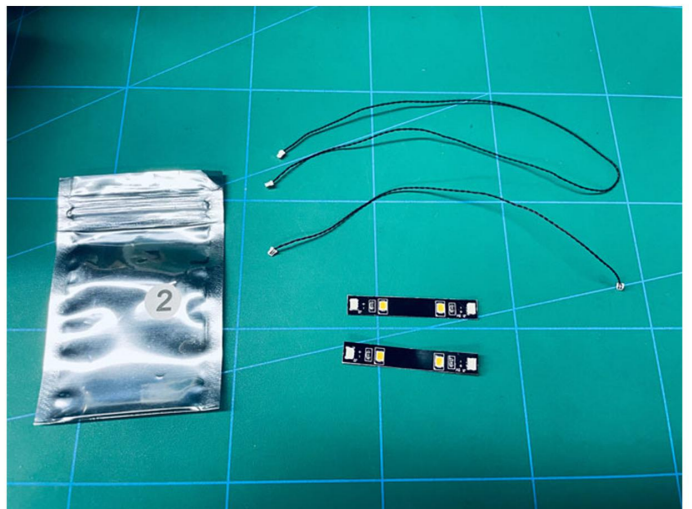

Led Light Installation Guide

Lego 42110

Land Rover Defender

(standard and RC sound version)

Connecting to power

Standard Version

Installing RC Moduel

RC Version