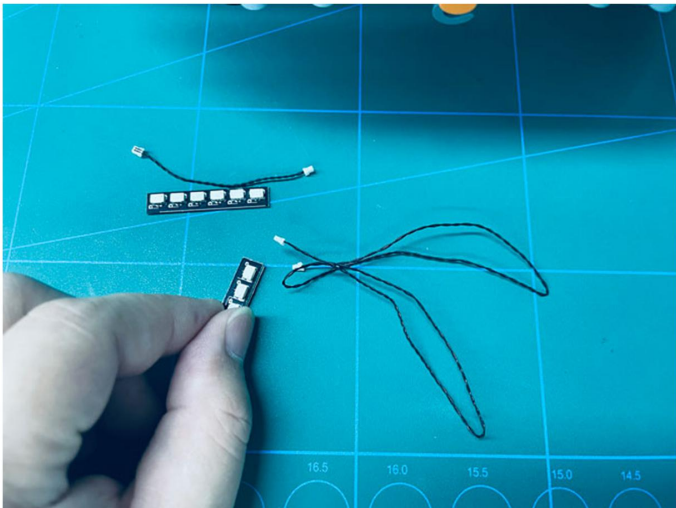

Led Light Installation Guide

Lego 42110

Land Rover Defender

(standard and RC sound version)

Connecting to power

Standard Version

Installing RC Moduel

RC Version