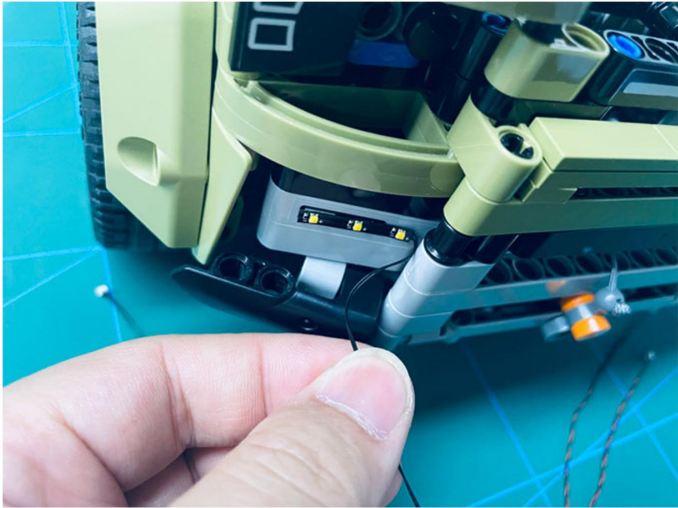

Led Light Installation Guide

Lego 42110

Land Rover Defender

(standard and RC sound version)

Connecting to power

Standard Version

Installing RC Moduel

RC Version