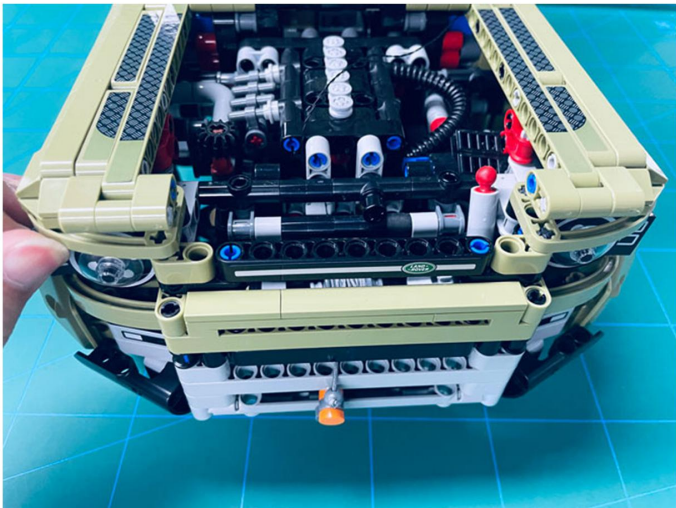

Led Light Installation Guide

Lego 42110

Land Rover Defender

(standard and RC sound version)

Connecting to power

Standard Version

Installing RC Moduel

RC Version