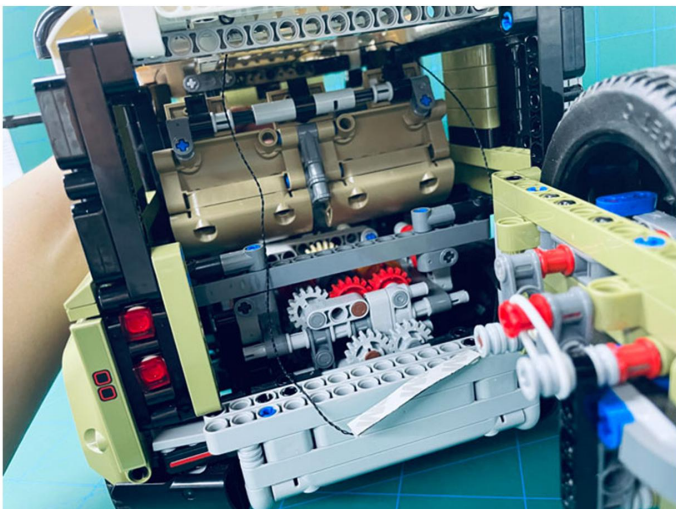

Led Light Installation Guide

Lego 42110

Land Rover Defender

(standard and RC sound version)

Connecting to power

Standard Version

Installing RC Moduel

RC Version