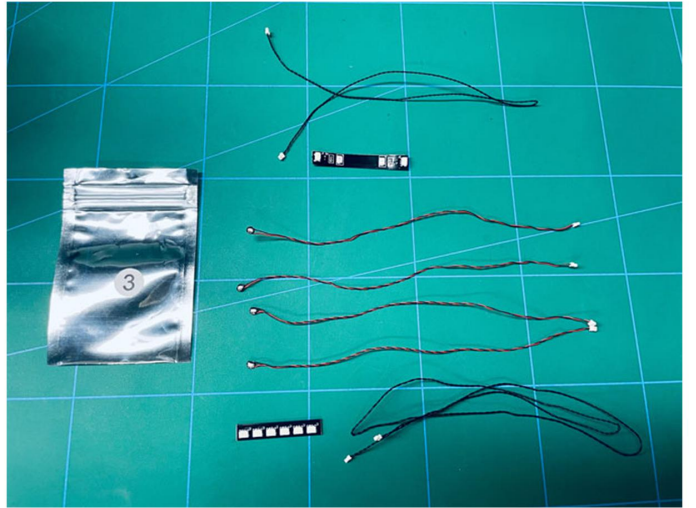

Led Light Installation Guide

Lego 42110

Land Rover Defender

(standard and RC sound version)

Connecting to power

Standard Version

Installing RC Moduel

RC Version