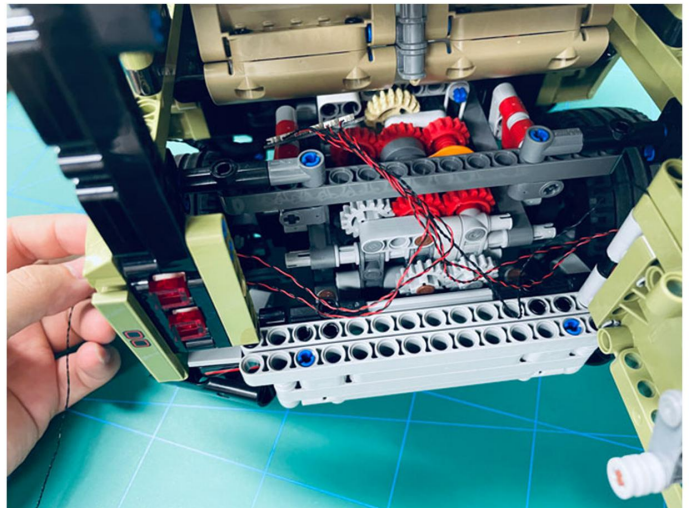

Led Light Installation Guide

Lego 42110

Land Rover Defender

(standard and RC sound version)

Connecting to power

Standard Version

Installing RC Moduel

RC Version