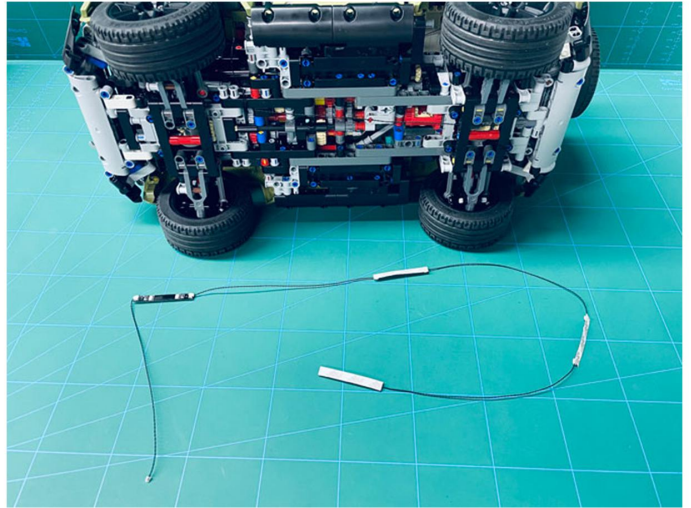

Led Light Installation Guide

Lego 42110

Land Rover Defender

(standard and RC sound version)

Connecting to power

Standard Version

Installing RC Moduel

RC Version