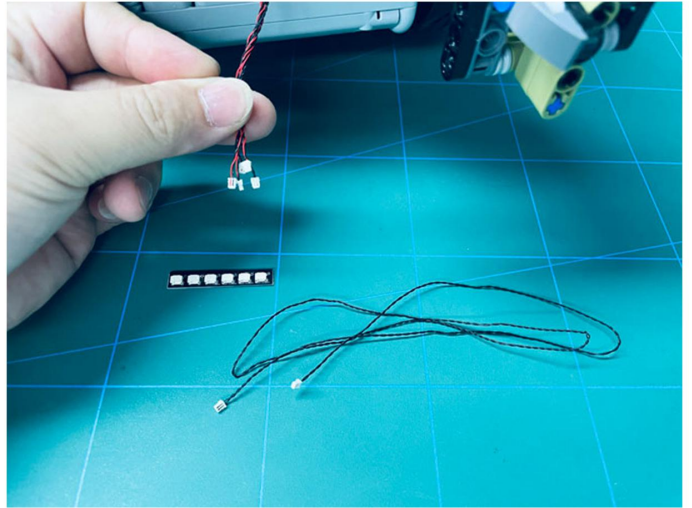

Led Light Installation Guide

Lego 42110

Land Rover Defender

(standard and RC sound version)

Connecting to power

Standard Version

Installing RC Moduel

RC Version