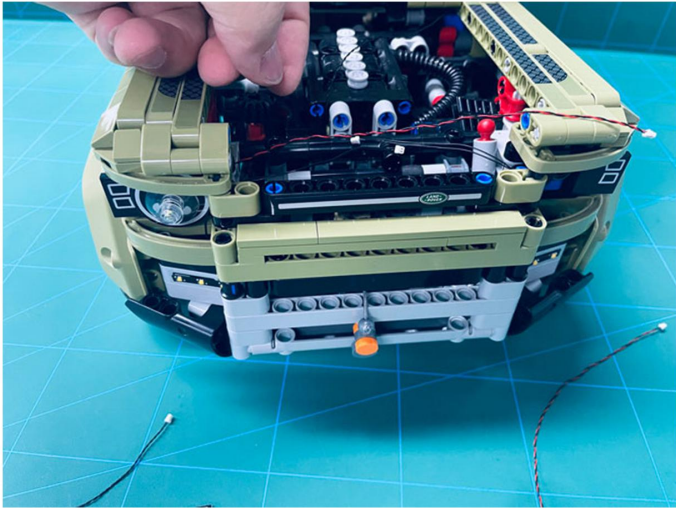

Led Light Installation Guide

Lego 42110

Land Rover Defender

(standard and RC sound version)

Connecting to power

Standard Version

Installing RC Moduel

RC Version