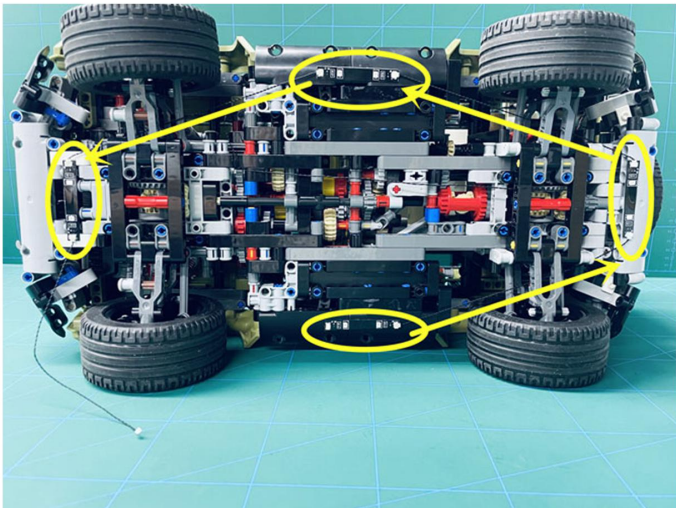

Led Light Installation Guide

Lego 42110

Land Rover Defender

(standard and RC sound version)

Connecting to power

Standard Version

Installing RC Moduel

RC Version