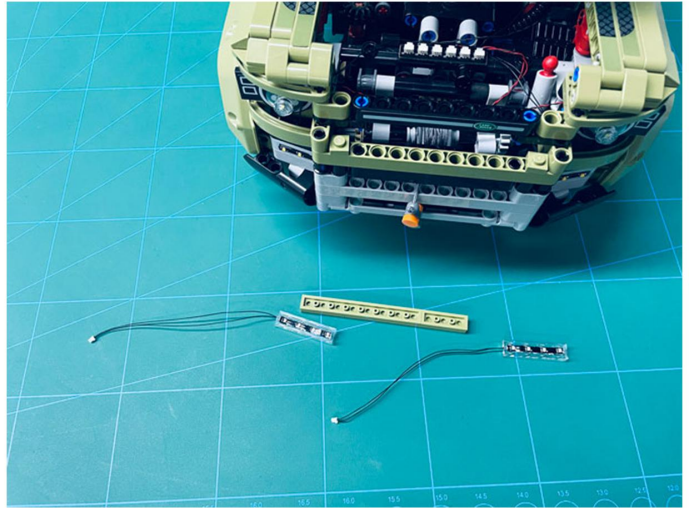

Led Light Installation Guide

Lego 42110

Land Rover Defender

(standard and RC sound version)

Connecting to power

Standard Version

Installing RC Moduel

RC Version