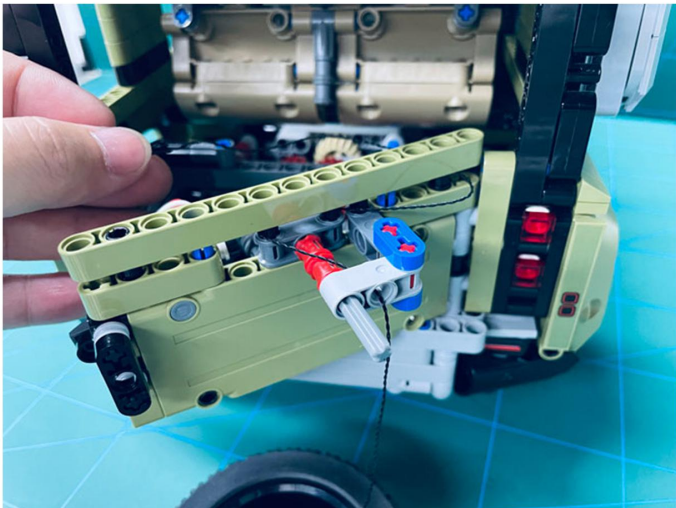

Led Light Installation Guide

Lego 42110

Land Rover Defender

(standard and RC sound version)

Connecting to power

Standard Version

Installing RC Moduel

RC Version