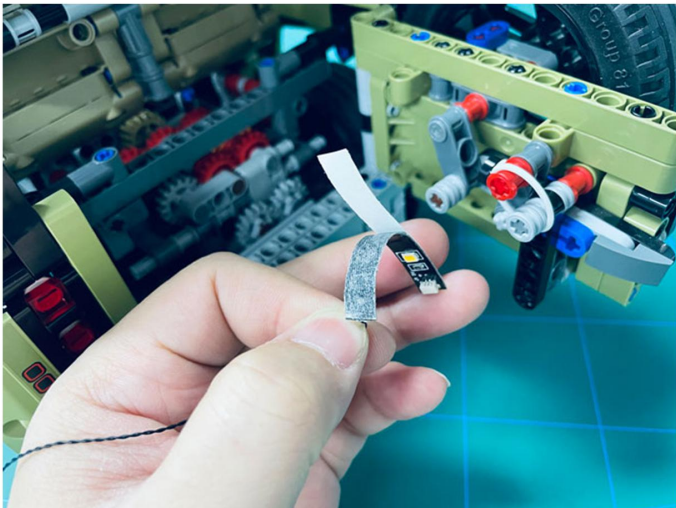

Led Light Installation Guide

Lego 42110

Land Rover Defender

(standard and RC sound version)

Connecting to power

Standard Version

Installing RC Moduel

RC Version