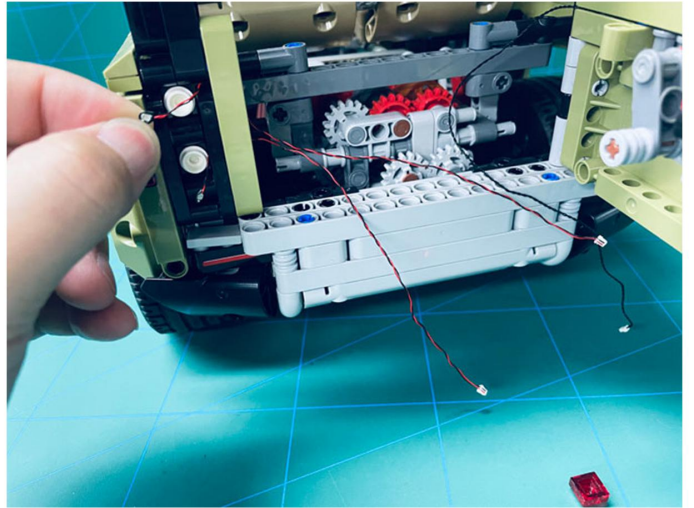

Led Light Installation Guide

Lego 42110

Land Rover Defender

(standard and RC sound version)

Connecting to power

Standard Version

Installing RC Moduel

RC Version