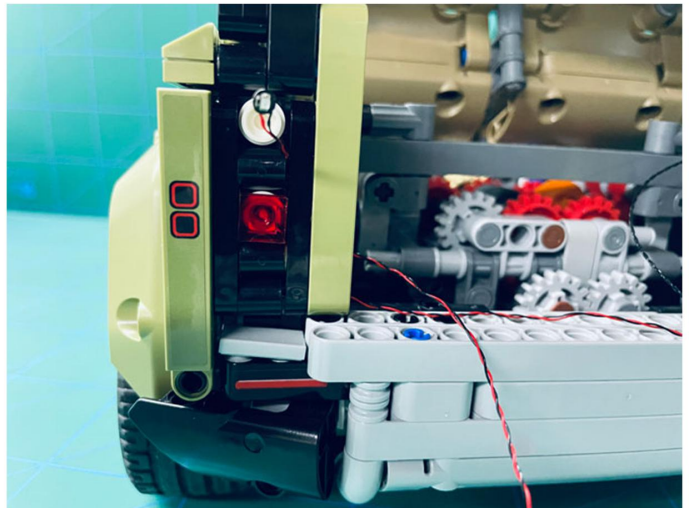

Led Light Installation Guide

Lego 42110

Land Rover Defender

(standard and RC sound version)

Connecting to power

Standard Version

Installing RC Moduel

RC Version