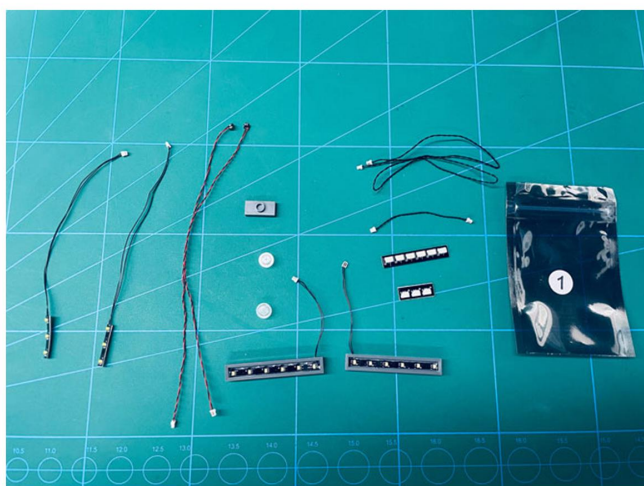

Led Light Installation Guide

Lego 42110

Land Rover Defender

(standard and RC sound version)

Connecting to power

Standard Version

Installing RC Moduel

RC Version