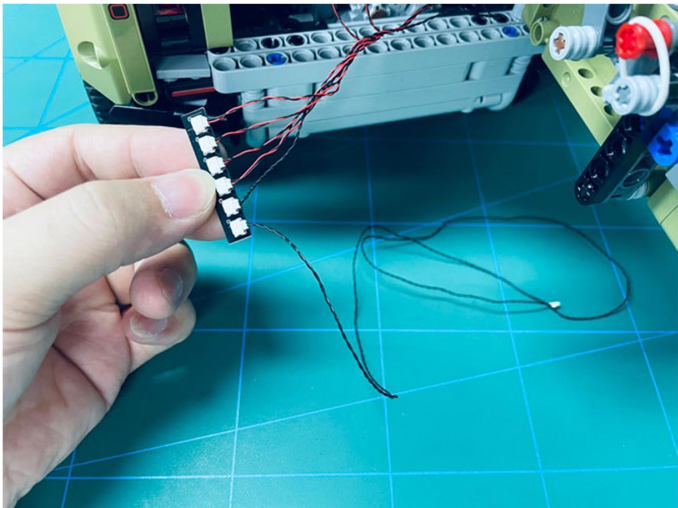

Led Light Installation Guide

Lego 42110

Land Rover Defender

(standard and RC sound version)

Connecting to power

Standard Version

Installing RC Moduel

RC Version