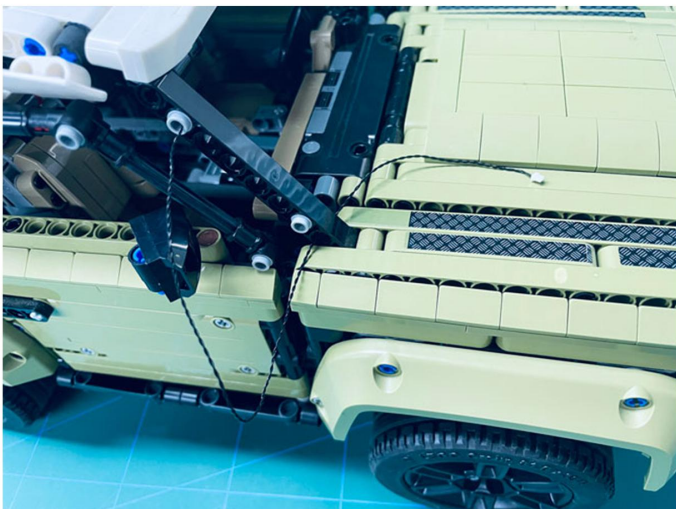

Led Light Installation Guide

Lego 42110

Land Rover Defender

(standard and RC sound version)

Connecting to power

Standard Version

Installing RC Moduel

RC Version