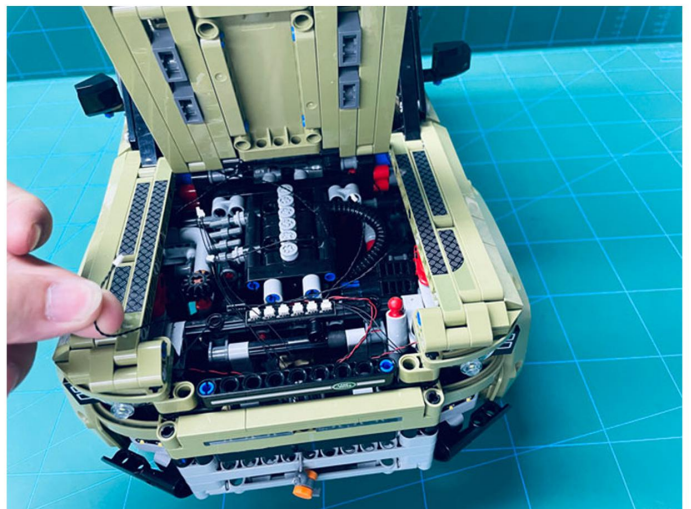

Led Light Installation Guide

Lego 42110

Land Rover Defender

(standard and RC sound version)

Connecting to power

Standard Version

Installing RC Moduel

RC Version