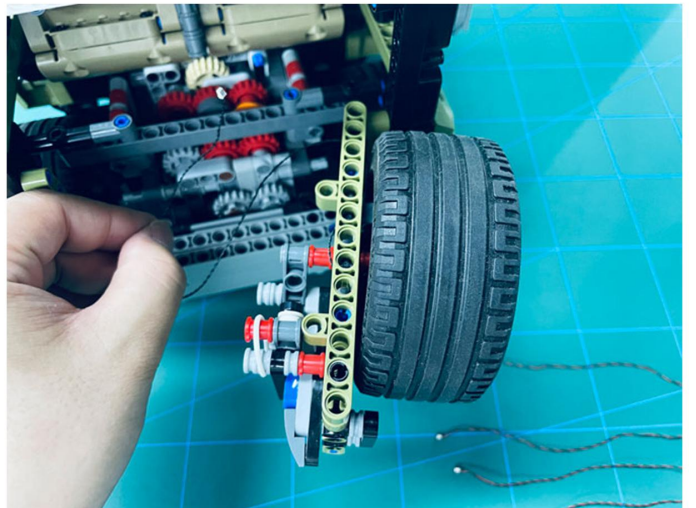

Led Light Installation Guide

Lego 42110

Land Rover Defender

(standard and RC sound version)

Connecting to power

Standard Version

Installing RC Moduel

RC Version