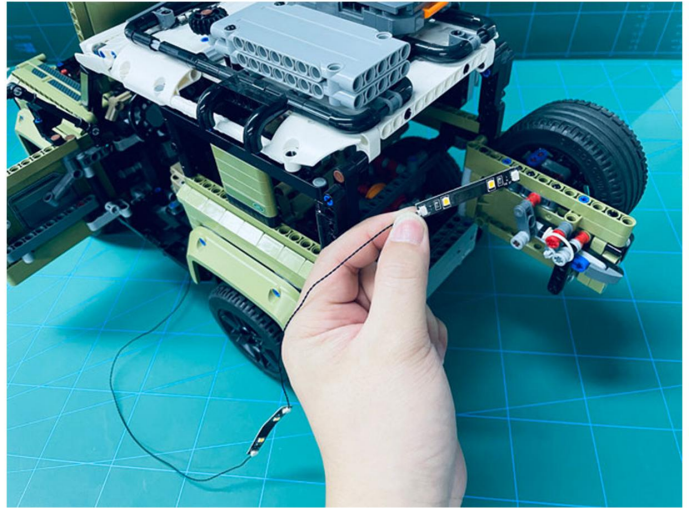

Led Light Installation Guide

Lego 42110

Land Rover Defender

(standard and RC sound version)

Connecting to power

Standard Version

Installing RC Moduel

RC Version