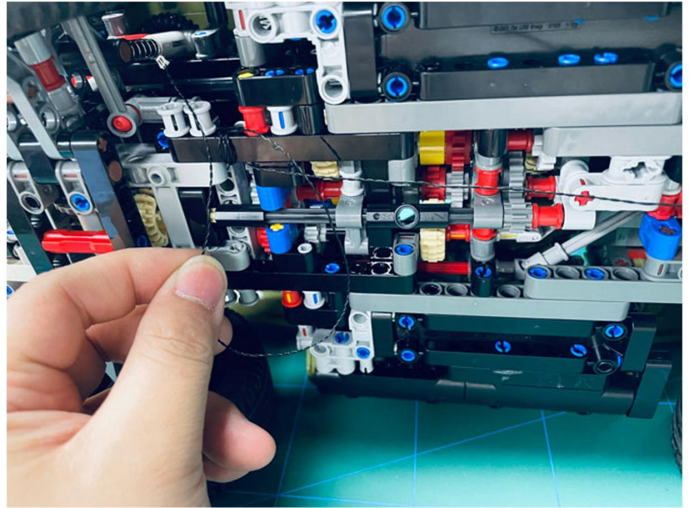

Led Light Installation Guide

Lego 42110

Land Rover Defender

(standard and RC sound version)

Connecting to power

Standard Version

Installing RC Moduel

RC Version