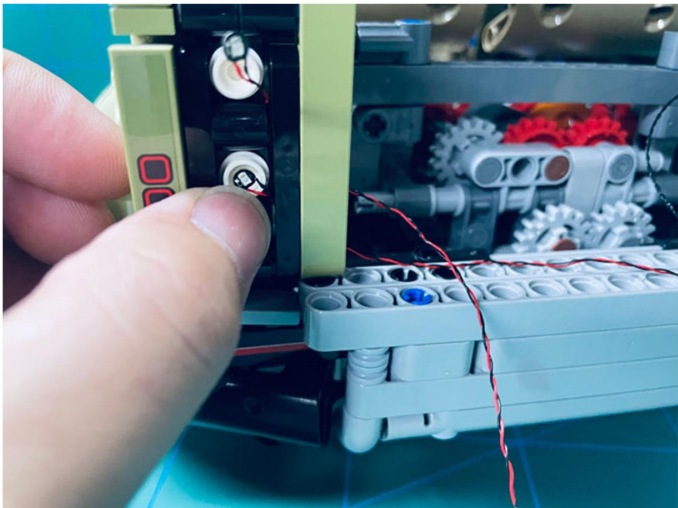

Led Light Installation Guide

Lego 42110

Land Rover Defender

(standard and RC sound version)

Connecting to power

Standard Version

Installing RC Moduel

RC Version