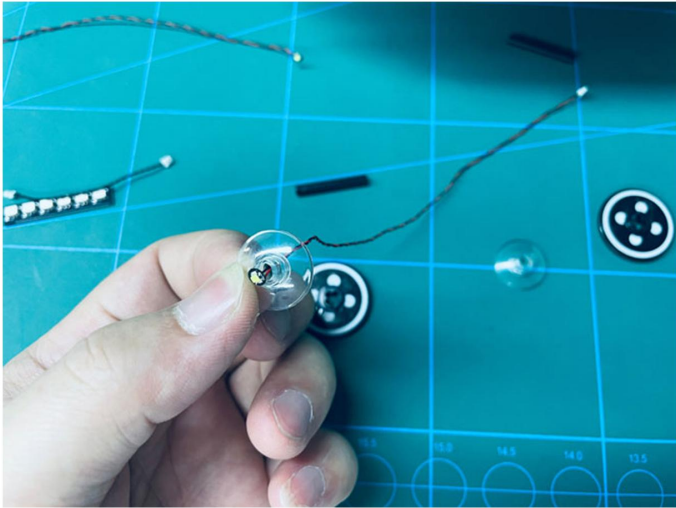

Led Light Installation Guide

Lego 42110

Land Rover Defender

(standard and RC sound version)

Connecting to power

Standard Version

Installing RC Moduel

RC Version