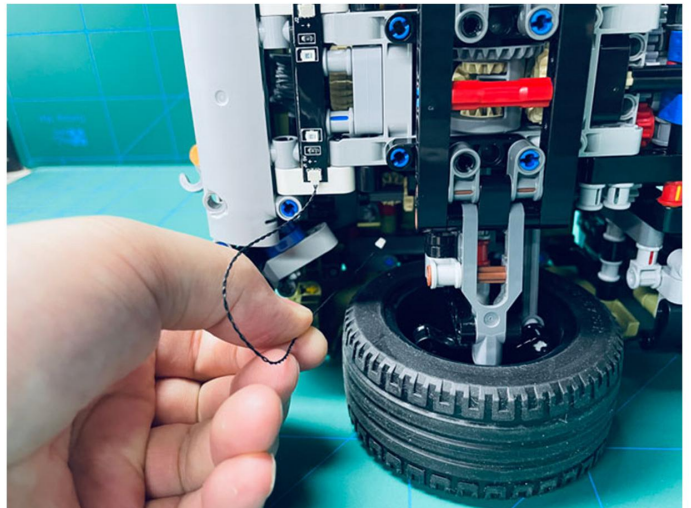

Led Light Installation Guide

Lego 42110

Land Rover Defender

(standard and RC sound version)

Connecting to power

Standard Version

Installing RC Moduel

RC Version