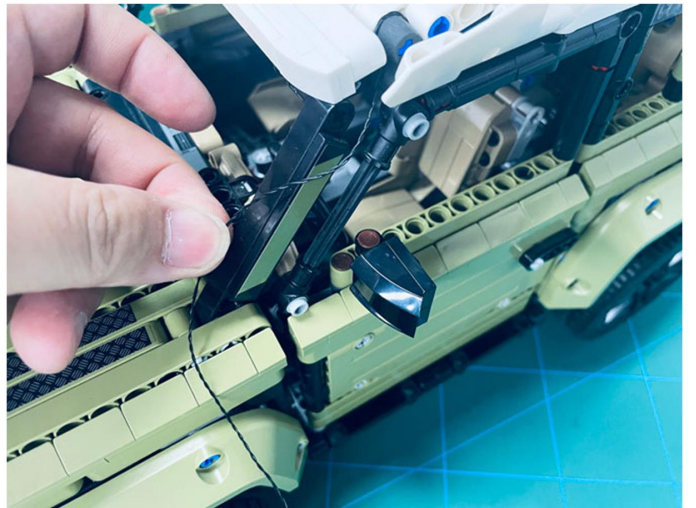

Led Light Installation Guide

Lego 42110

Land Rover Defender

(standard and RC sound version)

Connecting to power

Standard Version

Installing RC Moduel

RC Version