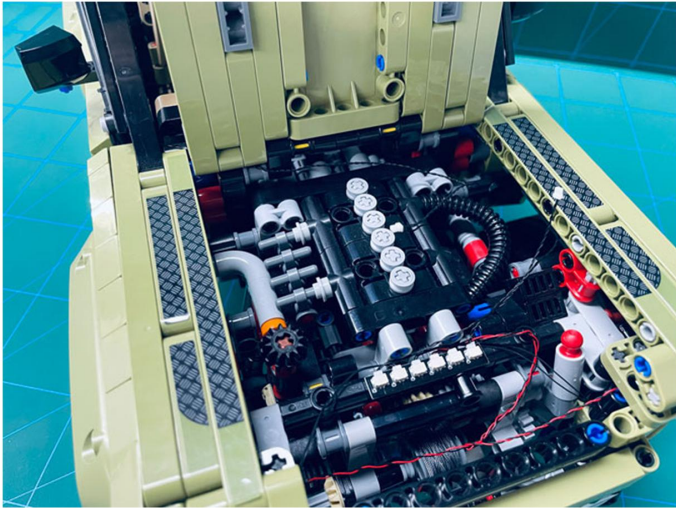

Led Light Installation Guide

Lego 42110

Land Rover Defender

(standard and RC sound version)

Connecting to power

Standard Version

Installing RC Moduel

RC Version