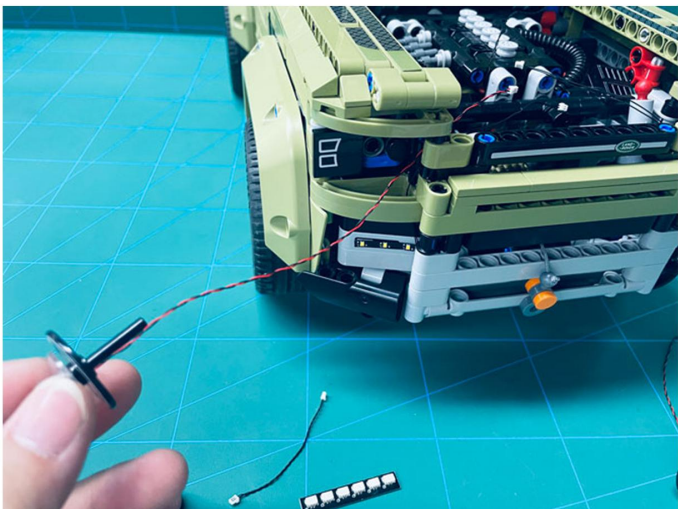

Led Light Installation Guide

Lego 42110

Land Rover Defender

(standard and RC sound version)

Connecting to power

Standard Version

Installing RC Moduel

RC Version