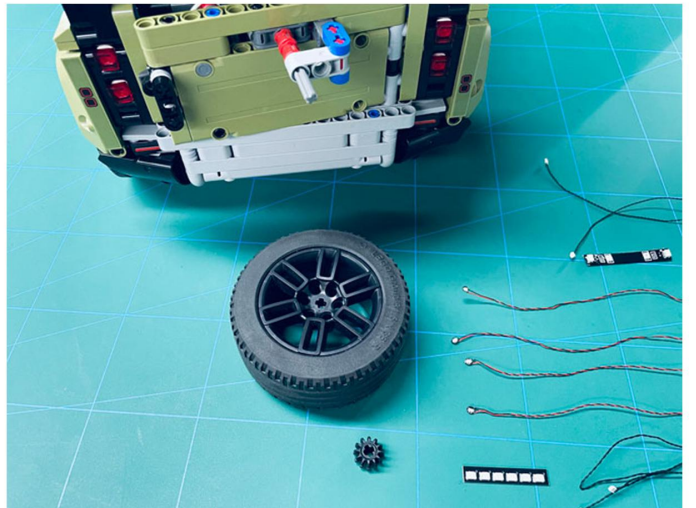

Led Light Installation Guide

Lego 42110

Land Rover Defender

(standard and RC sound version)

Connecting to power

Standard Version

Installing RC Moduel

RC Version