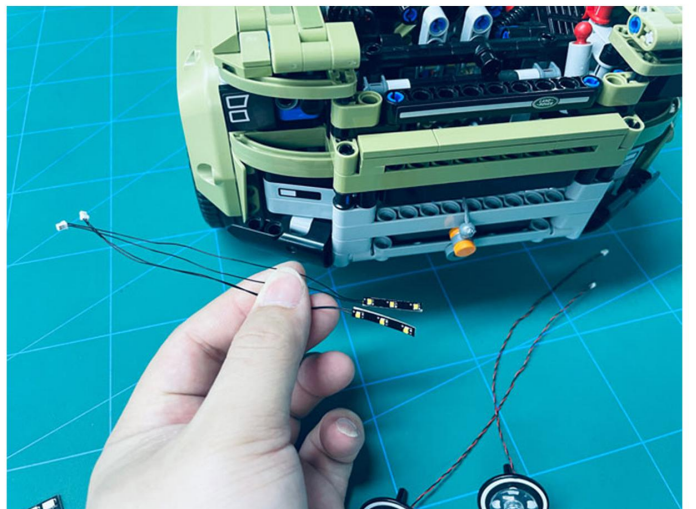

Led Light Installation Guide

Lego 42110

Land Rover Defender

(standard and RC sound version)

Connecting to power

Standard Version

Installing RC Moduel

RC Version