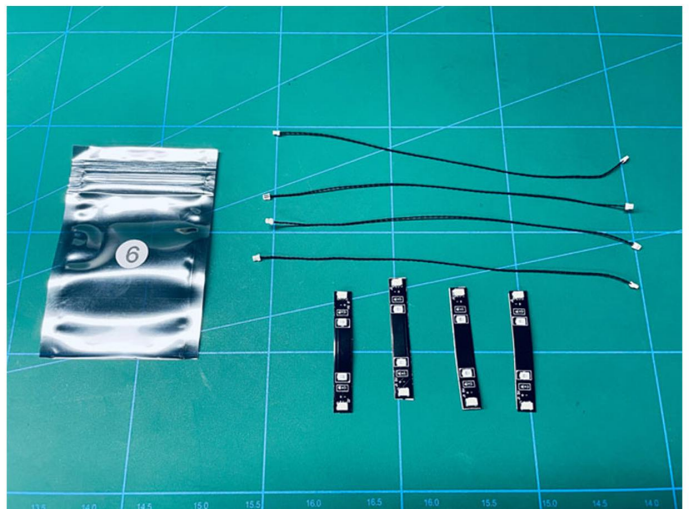

Led Light Installation Guide

Lego 42110

Land Rover Defender

(standard and RC sound version)

Connecting to power

Standard Version

Installing RC Moduel

RC Version