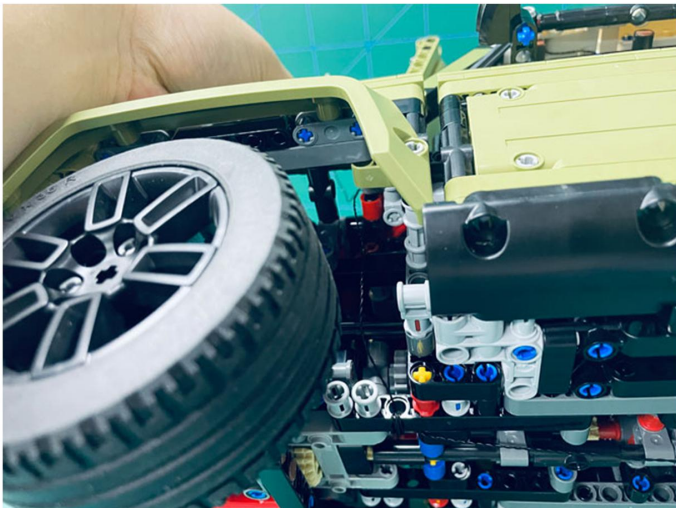

Led Light Installation Guide

Lego 42110

Land Rover Defender

(standard and RC sound version)

Connecting to power

Standard Version

Installing RC Moduel

RC Version