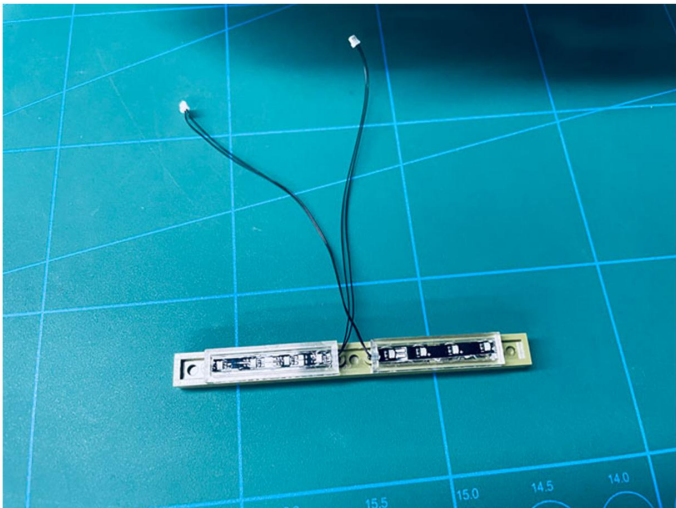

Led Light Installation Guide

Lego 42110

Land Rover Defender

(standard and RC sound version)

Connecting to power

Standard Version

Installing RC Moduel

RC Version