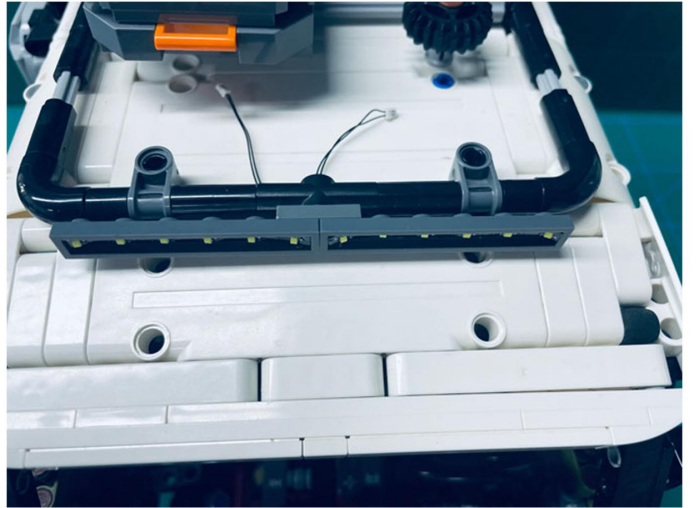

Led Light Installation Guide

Lego 42110

Land Rover Defender

(standard and RC sound version)

Connecting to power

Standard Version

Installing RC Moduel

RC Version