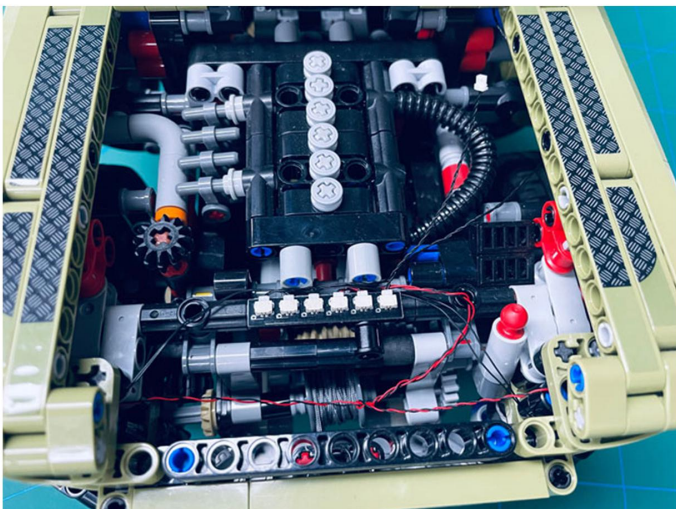

Led Light Installation Guide

Lego 42110

Land Rover Defender

(standard and RC sound version)

Connecting to power

Standard Version

Installing RC Moduel

RC Version