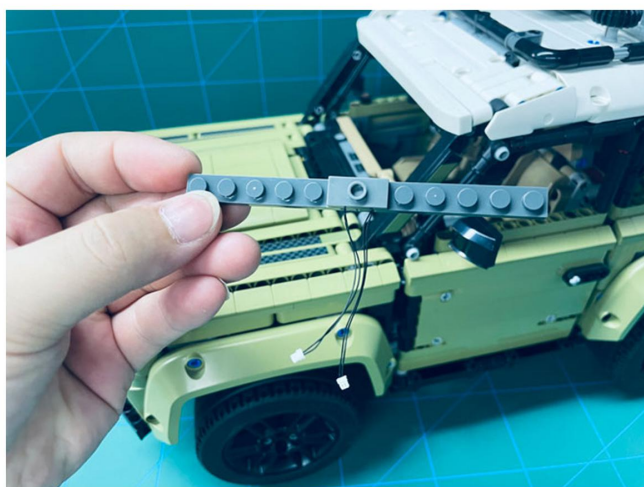

Led Light Installation Guide

Lego 42110

Land Rover Defender

(standard and RC sound version)

Connecting to power

Standard Version

Installing RC Moduel

RC Version