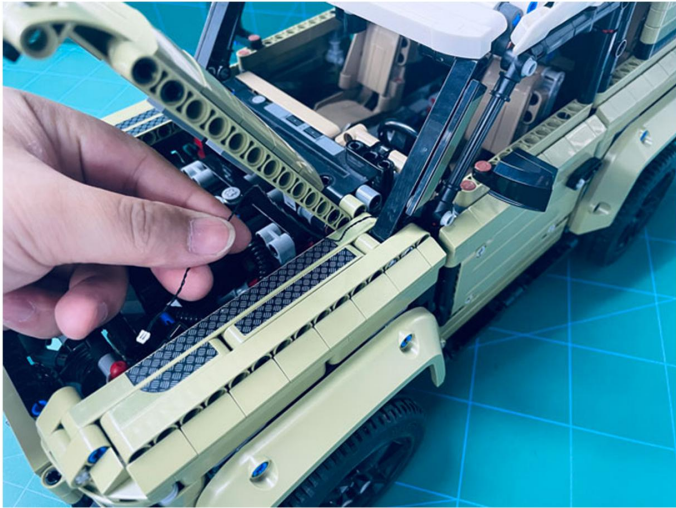

Led Light Installation Guide

Lego 42110

Land Rover Defender

(standard and RC sound version)

Connecting to power

Standard Version

Installing RC Moduel

RC Version