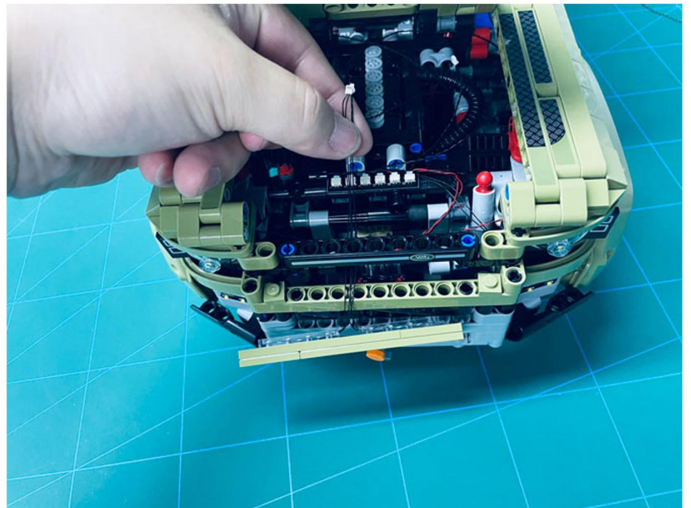

Led Light Installation Guide

Lego 42110

Land Rover Defender

(standard and RC sound version)

Connecting to power

Standard Version

Installing RC Moduel

RC Version