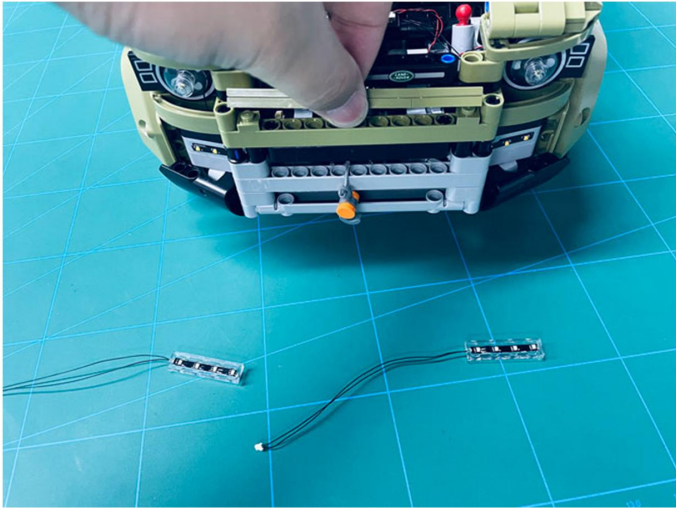

Led Light Installation Guide

Lego 42110

Land Rover Defender

(standard and RC sound version)

Connecting to power

Standard Version

Installing RC Moduel

RC Version