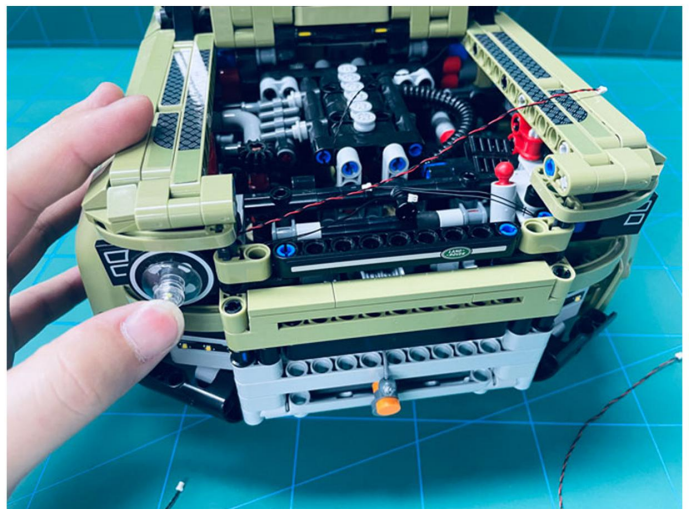

Led Light Installation Guide

Lego 42110

Land Rover Defender

(standard and RC sound version)

Connecting to power

Standard Version

Installing RC Moduel

RC Version