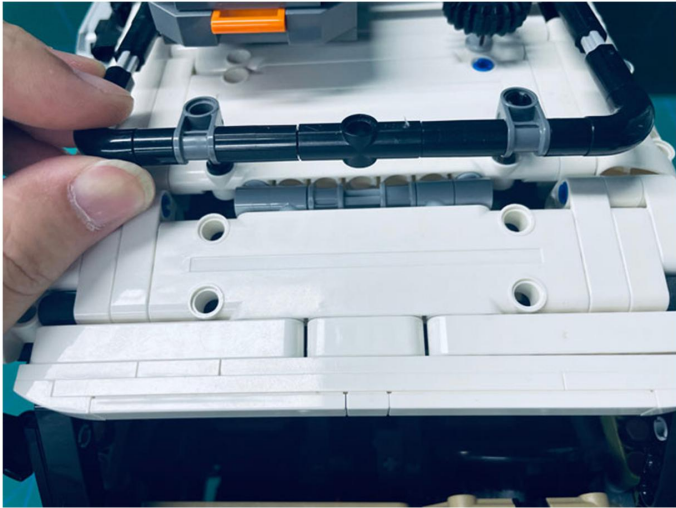

Led Light Installation Guide

Lego 42110

Land Rover Defender

(standard and RC sound version)

Connecting to power

Standard Version

Installing RC Moduel

RC Version