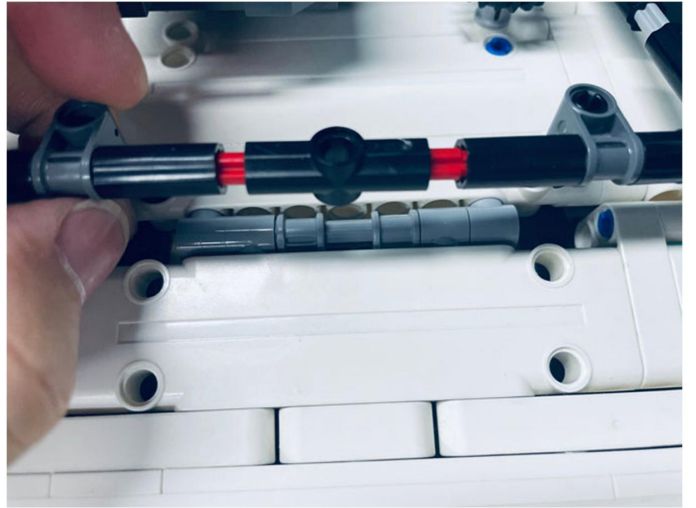

Led Light Installation Guide

Lego 42110

Land Rover Defender

(standard and RC sound version)

Connecting to power

Standard Version

Installing RC Moduel

RC Version