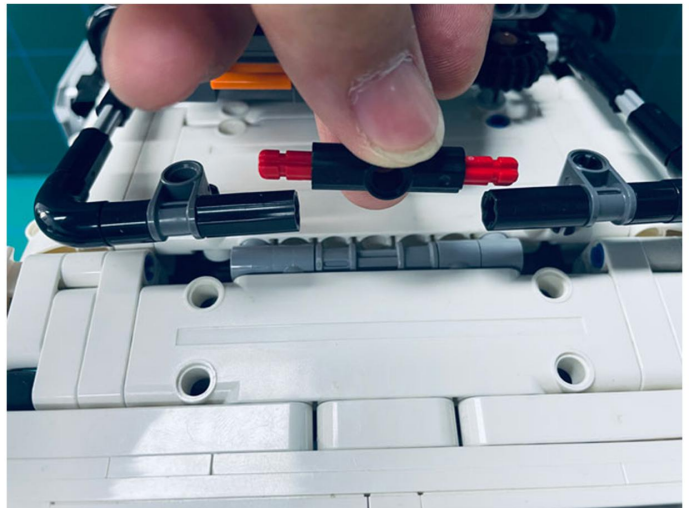

Led Light Installation Guide

Lego 42110

Land Rover Defender

(standard and RC sound version)

Connecting to power

Standard Version

Installing RC Moduel

RC Version