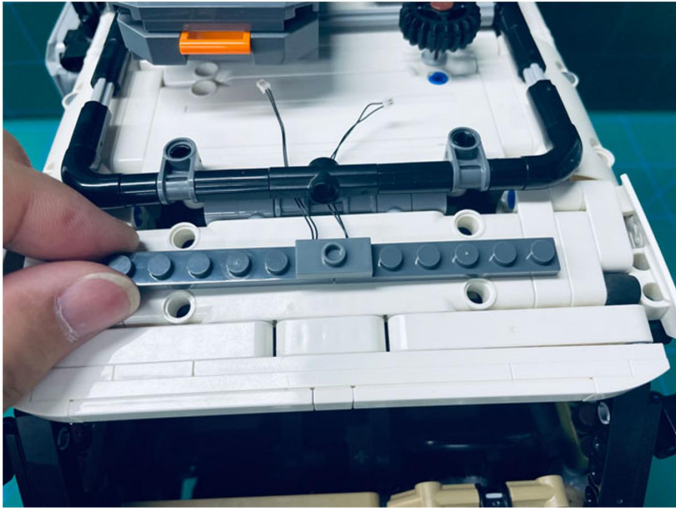

Led Light Installation Guide

Lego 42110

Land Rover Defender

(standard and RC sound version)

Connecting to power

Standard Version

Installing RC Moduel

RC Version