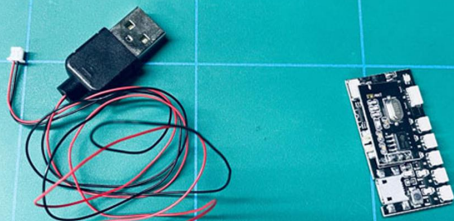

Led Light Installation Guide

Lego 42110

Land Rover Defender

(standard and RC sound version)

Connecting to power

Standard Version

Installing RC Moduel

RC Version