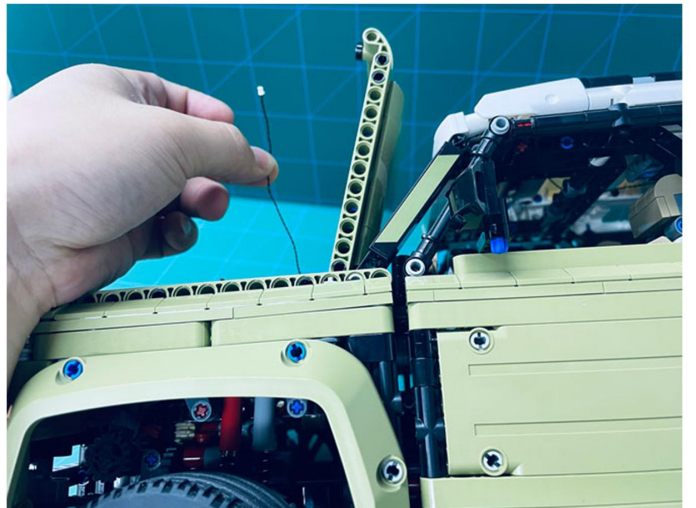

Led Light Installation Guide

Lego 42110

Land Rover Defender

(standard and RC sound version)

Connecting to power

Standard Version

Installing RC Moduel

RC Version