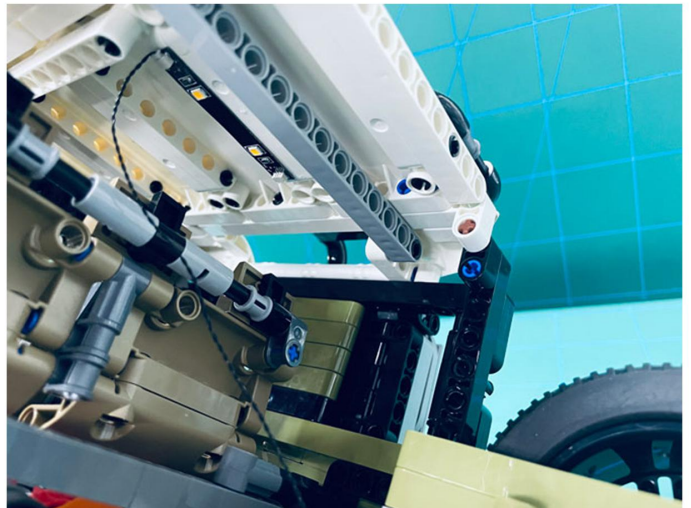

Led Light Installation Guide

Lego 42110

Land Rover Defender

(standard and RC sound version)

Connecting to power

Standard Version

Installing RC Moduel

RC Version