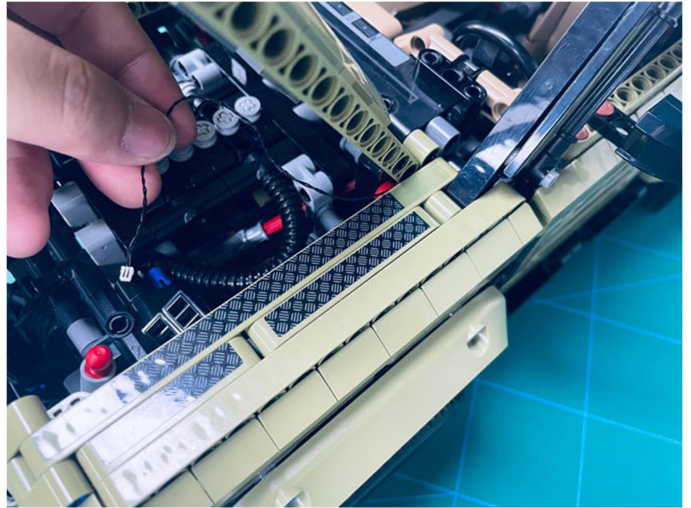

Led Light Installation Guide

Lego 42110

Land Rover Defender

(standard and RC sound version)

Connecting to power

Standard Version

Installing RC Moduel

RC Version