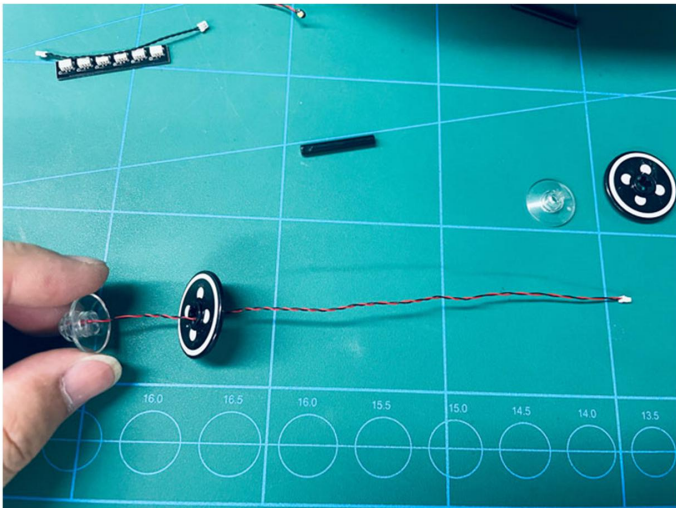

Led Light Installation Guide

Lego 42110

Land Rover Defender

(standard and RC sound version)

Connecting to power

Standard Version

Installing RC Moduel

RC Version