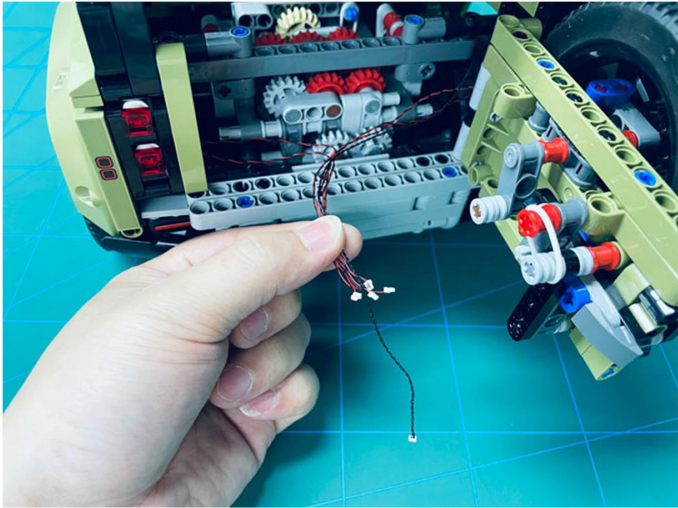

Led Light Installation Guide

Lego 42110

Land Rover Defender

(standard and RC sound version)

Connecting to power

Standard Version

Installing RC Moduel

RC Version