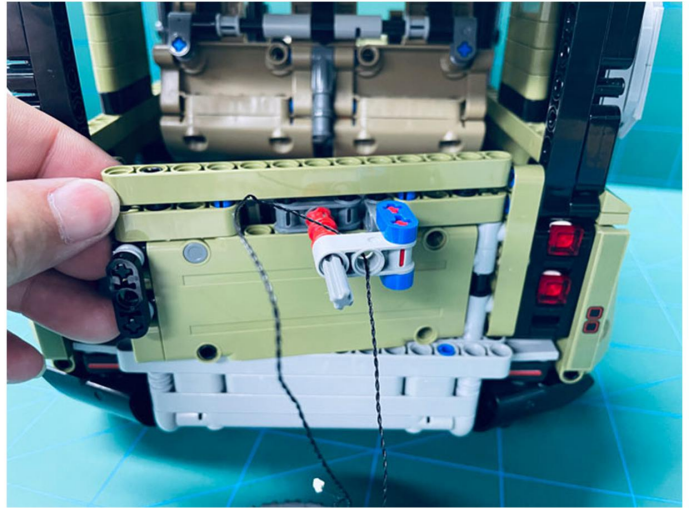

Led Light Installation Guide

Lego 42110

Land Rover Defender

(standard and RC sound version)

Connecting to power

Standard Version

Installing RC Moduel

RC Version