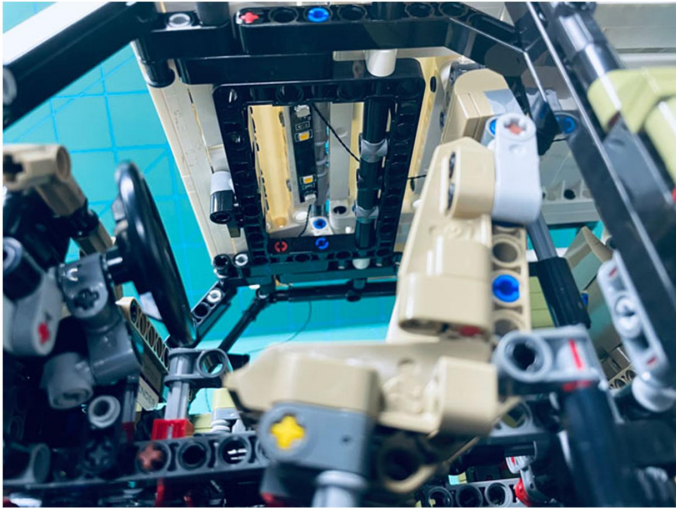

Led Light Installation Guide

Lego 42110

Land Rover Defender

(standard and RC sound version)

Connecting to power

Standard Version

Installing RC Moduel

RC Version