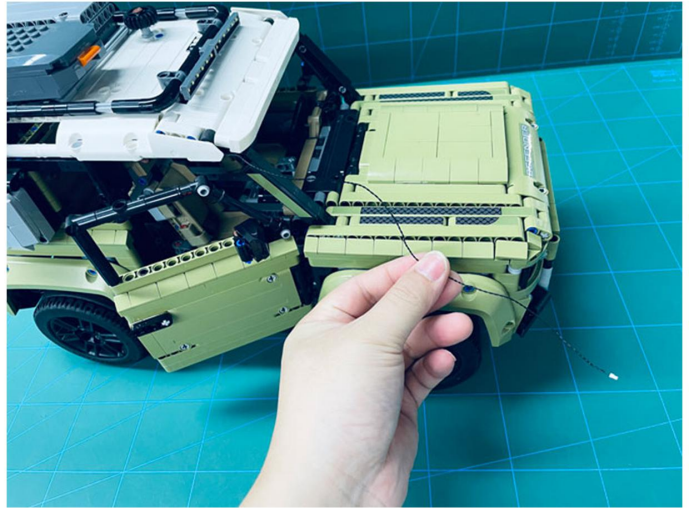

Led Light Installation Guide

Lego 42110

Land Rover Defender

(standard and RC sound version)

Connecting to power

Standard Version

Installing RC Moduel

RC Version