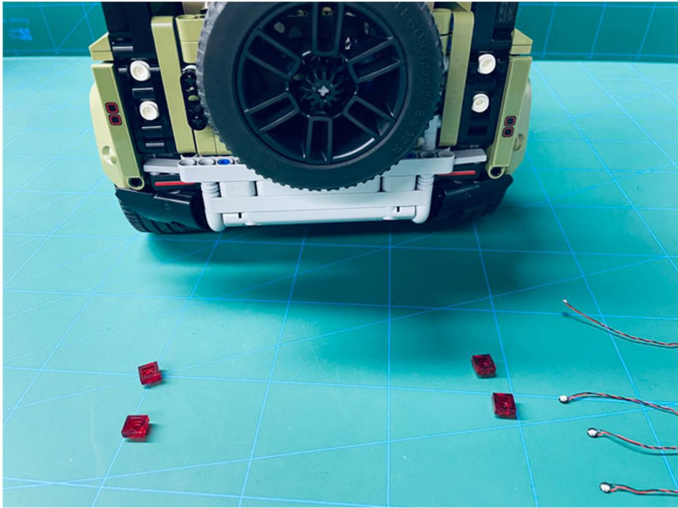

Led Light Installation Guide

Lego 42110

Land Rover Defender

(standard and RC sound version)

Connecting to power

Standard Version

Installing RC Moduel

RC Version