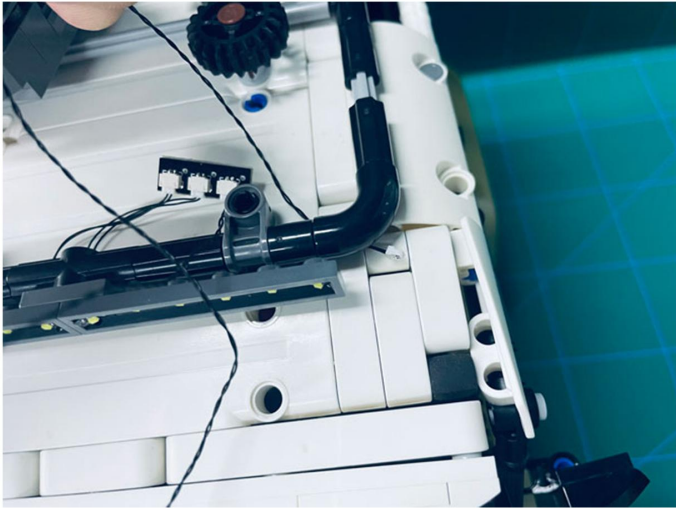

Led Light Installation Guide

Lego 42110

Land Rover Defender

(standard and RC sound version)

Connecting to power

Standard Version

Installing RC Moduel

RC Version