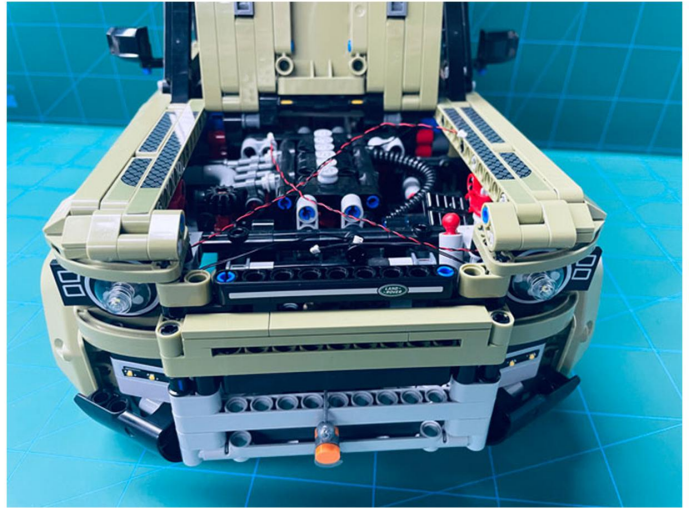

Led Light Installation Guide

Lego 42110

Land Rover Defender

(standard and RC sound version)

Connecting to power

Standard Version

Installing RC Moduel

RC Version