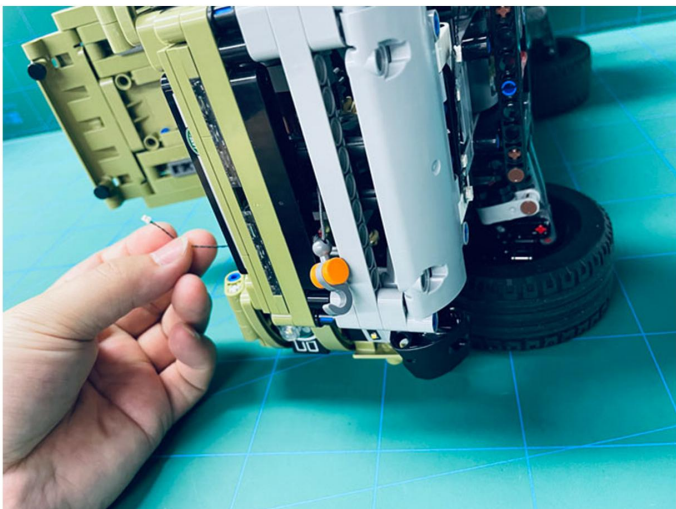

Led Light Installation Guide

Lego 42110

Land Rover Defender

(standard and RC sound version)

Connecting to power

Standard Version

Installing RC Moduel

RC Version