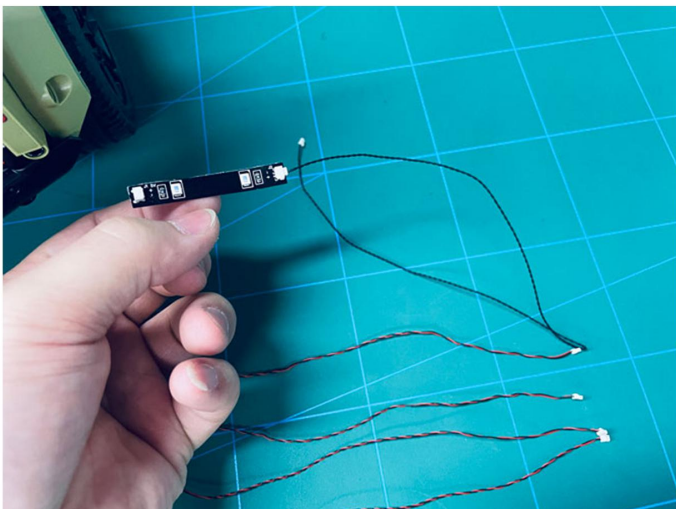

Led Light Installation Guide

Lego 42110

Land Rover Defender

(standard and RC sound version)

Connecting to power

Standard Version

Installing RC Moduel

RC Version