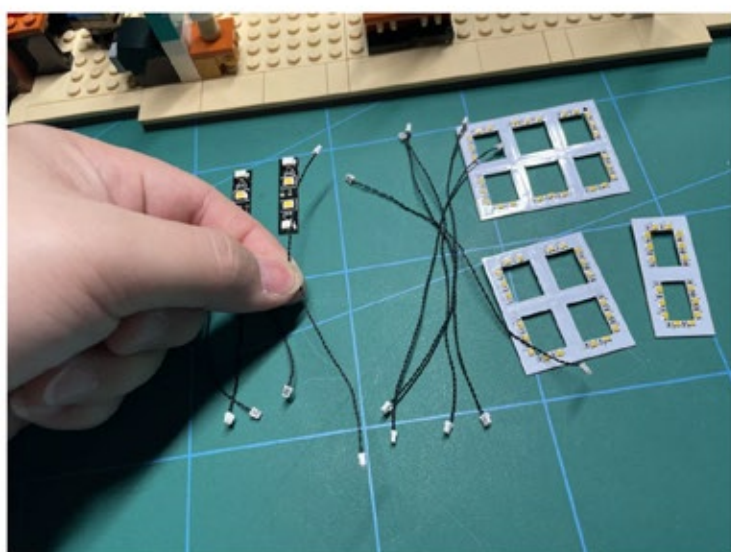

Led Light Installation Guide

Lego 21330

Ideas Home Alone Christmas Version

Christmas RC Sound Version

Installing Sound Kit