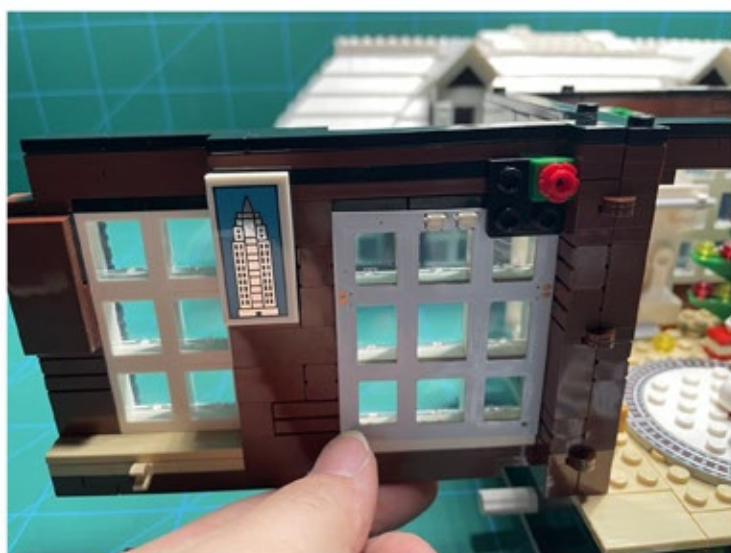

Led Light Installation Guide

Lego 21330

Ideas Home Alone Christmas Version

Christmas RC Sound Version

Installing Sound Kit