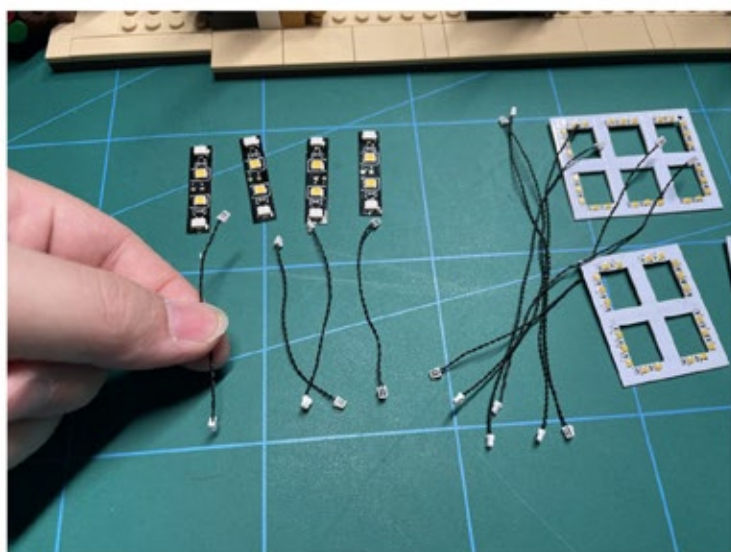

Led Light Installation Guide

Lego 21330

Ideas Home Alone Christmas Version

Christmas RC Sound Version

Installing Sound Kit