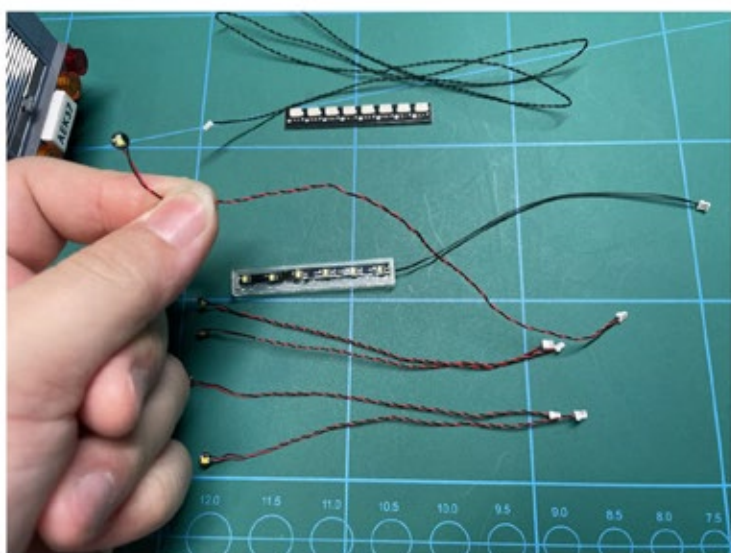

Led Light Installation Guide

Lego 21330

Ideas Home Alone Christmas Version

Christmas RC Sound Version

Installing Sound Kit