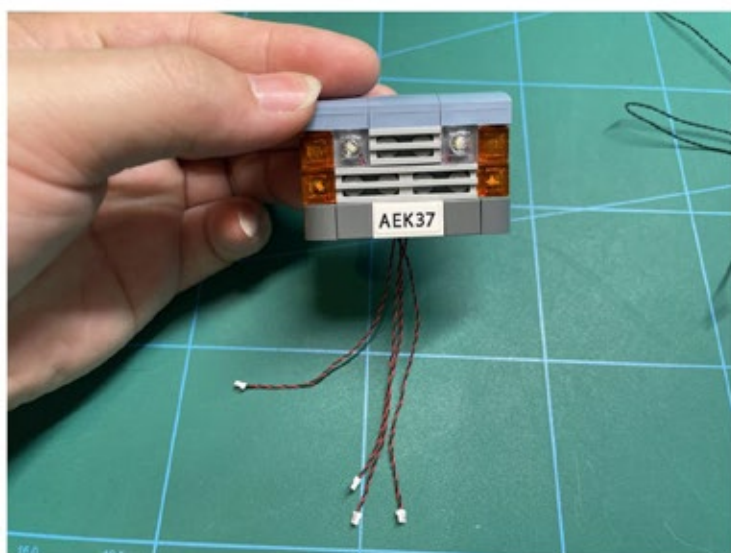

Led Light Installation Guide

Lego 21330

Ideas Home Alone Christmas Version

Christmas RC Sound Version

Installing Sound Kit