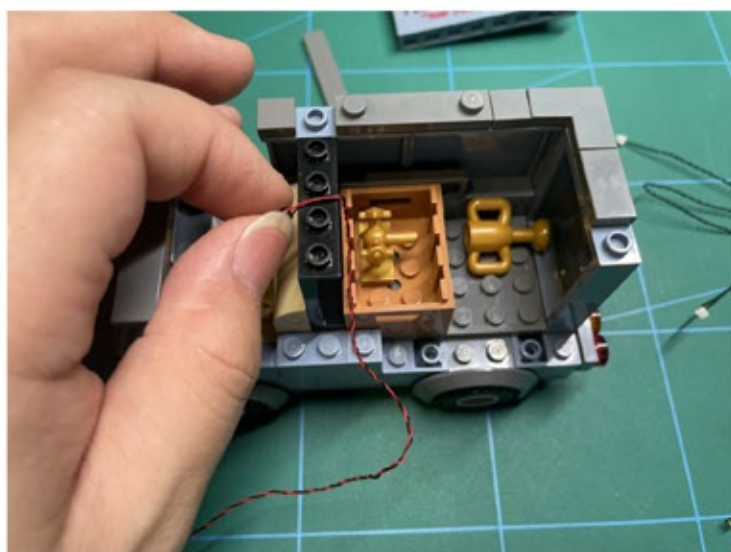

Led Light Installation Guide

Lego 21330

Ideas Home Alone Christmas Version

Christmas RC Sound Version

Installing Sound Kit