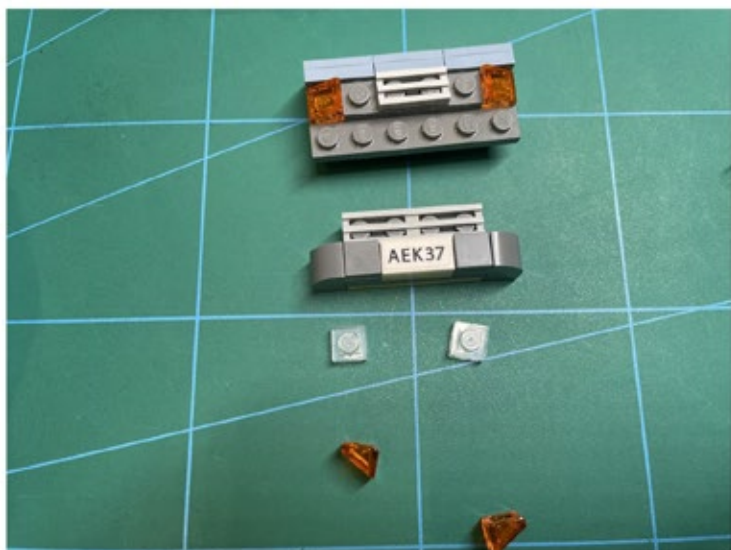

Led Light Installation Guide

Lego 21330

Ideas Home Alone Christmas Version

Christmas RC Sound Version

Installing Sound Kit