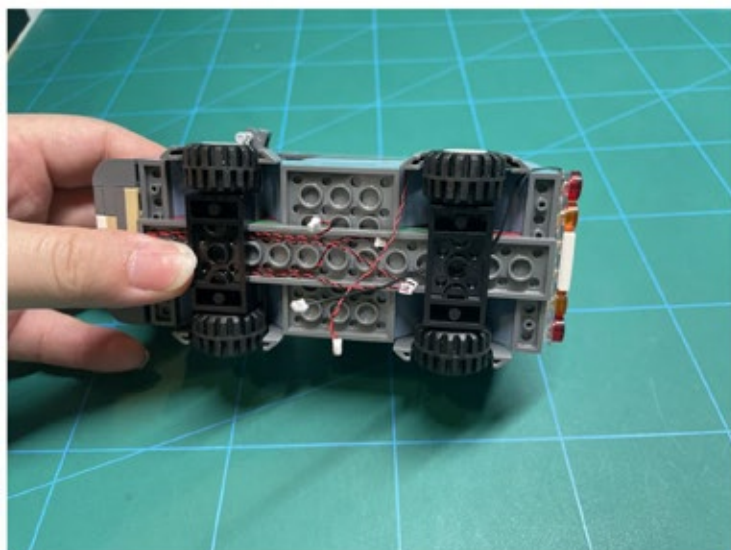

Led Light Installation Guide

Lego 21330

Ideas Home Alone Christmas Version

Christmas RC Sound Version

Installing Sound Kit