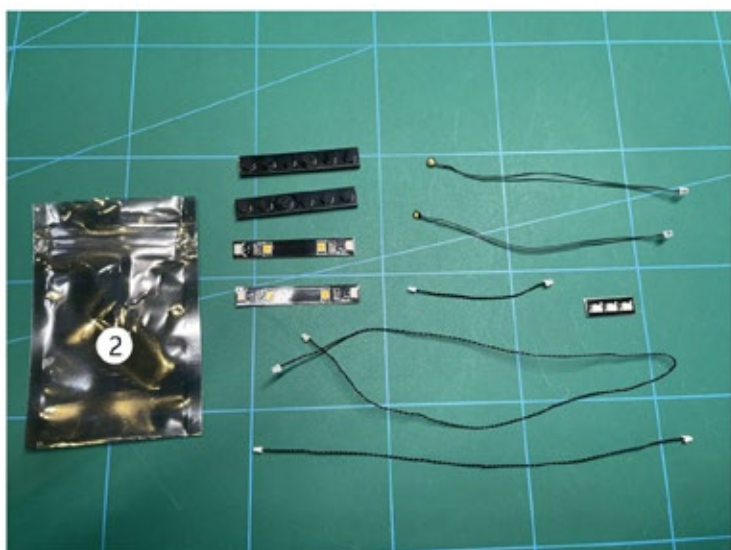

Led Light Installation Guide

Lego 21330

Ideas Home Alone Christmas Version

Christmas RC Sound Version

Installing Sound Kit