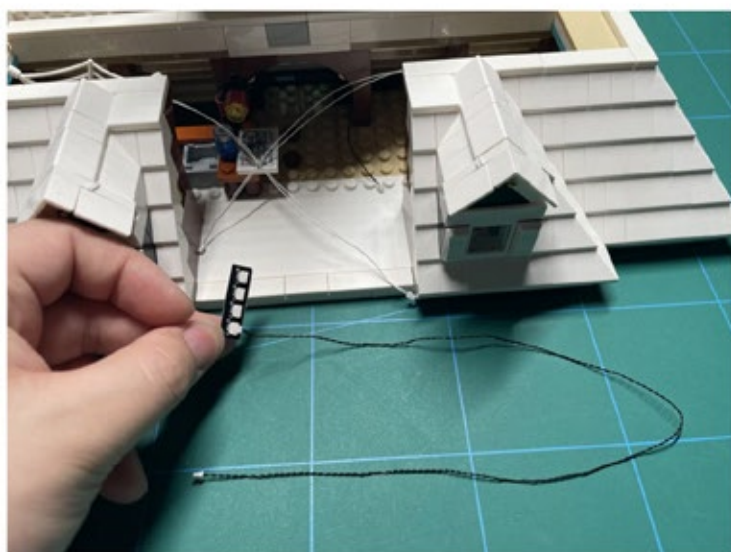

Led Light Installation Guide

Lego 21330

Ideas Home Alone Christmas Version

Christmas RC Sound Version

Installing Sound Kit