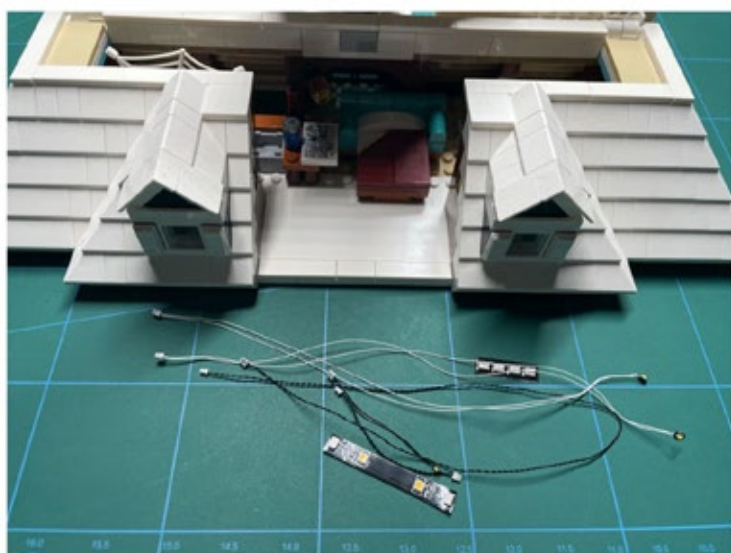

Led Light Installation Guide

Lego 21330

Ideas Home Alone Christmas Version

Christmas RC Sound Version

Installing Sound Kit