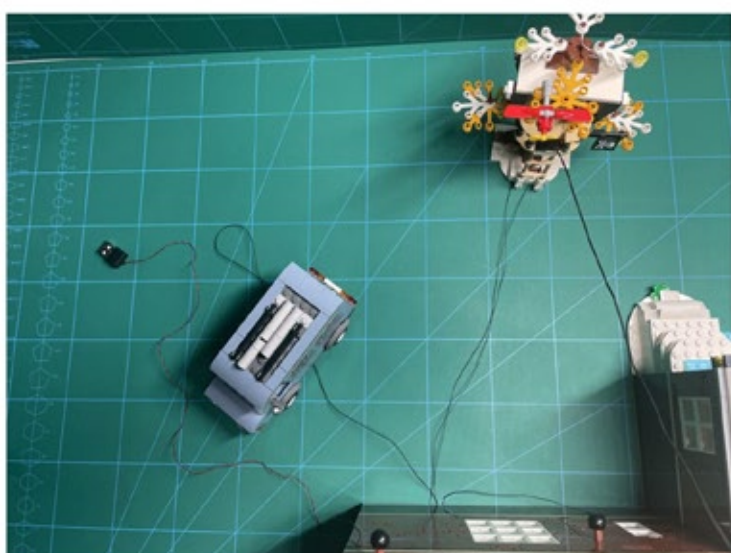

Led Light Installation Guide

Lego 21330

Ideas Home Alone Christmas Version

Christmas RC Sound Version

Installing Sound Kit