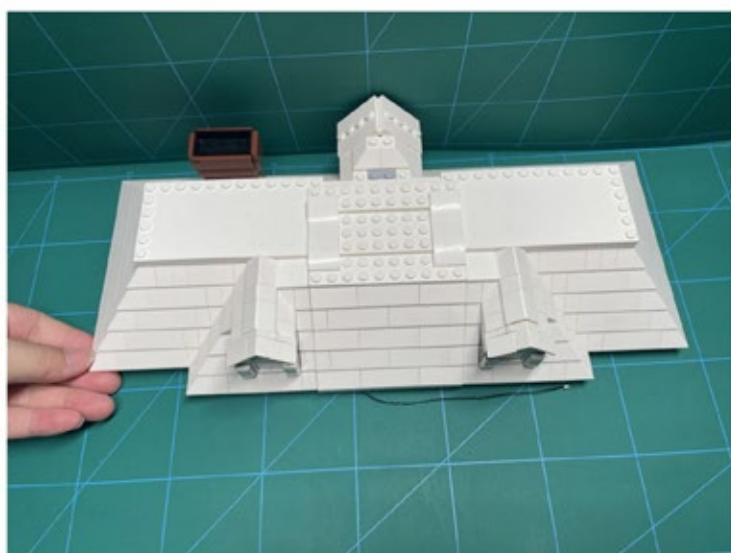

Led Light Installation Guide

Lego 21330

Ideas Home Alone Christmas Version

Christmas RC Sound Version

Installing Sound Kit