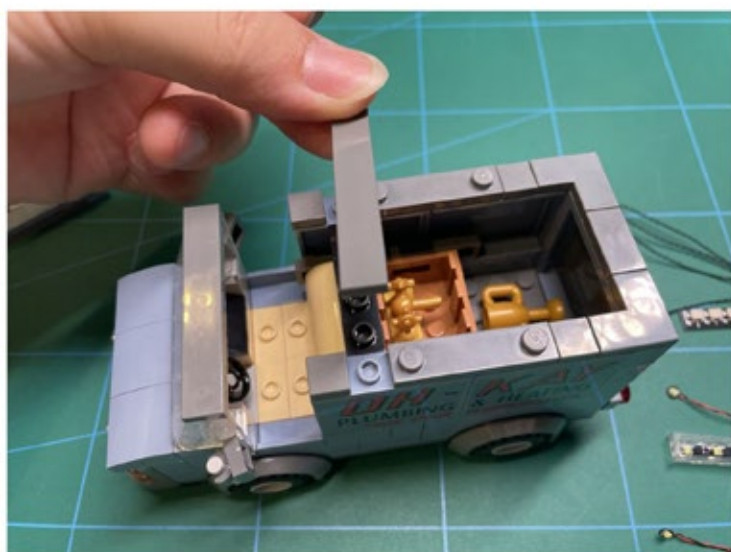

Led Light Installation Guide

Lego 21330

Ideas Home Alone Christmas Version

Christmas RC Sound Version

Installing Sound Kit