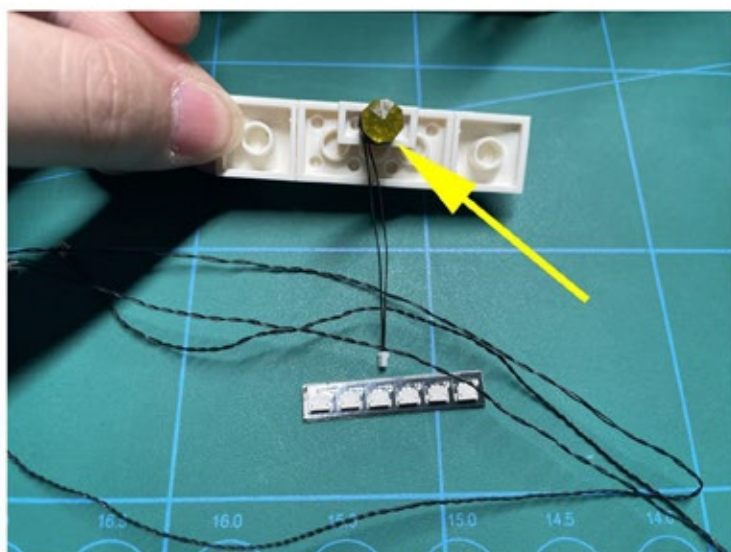

Led Light Installation Guide

Lego 21330

Ideas Home Alone Christmas Version

Christmas RC Sound Version

Installing Sound Kit