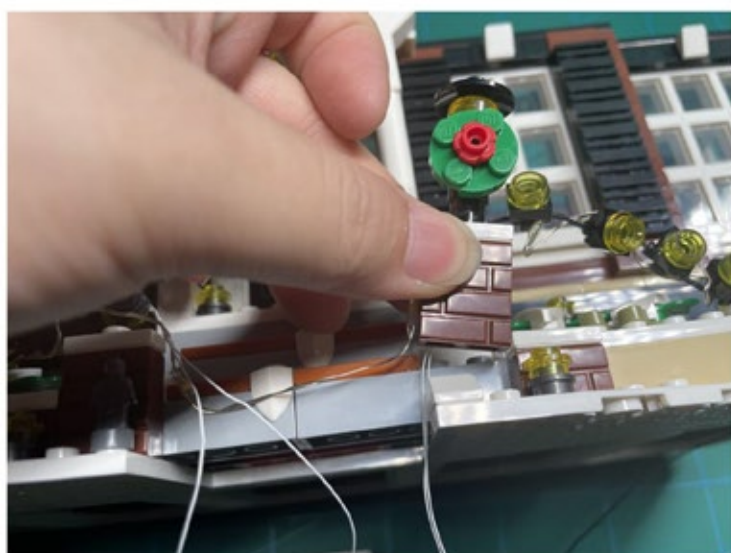

Led Light Installation Guide

Lego 21330

Ideas Home Alone Christmas Version

Christmas RC Sound Version

Installing Sound Kit