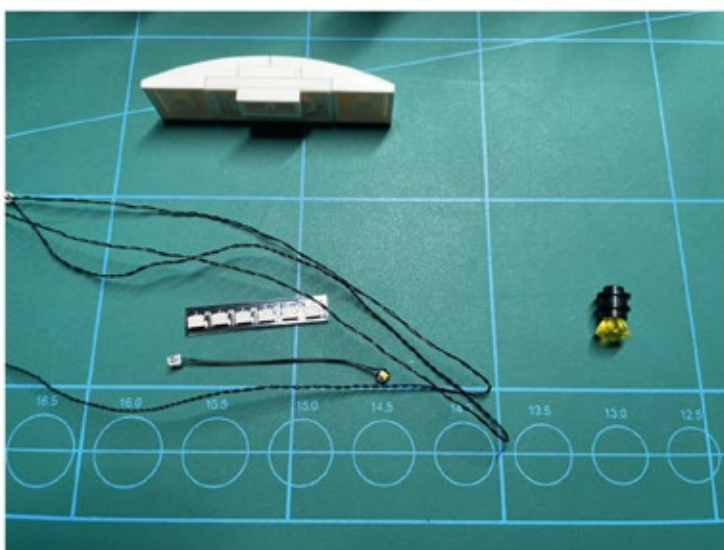

Led Light Installation Guide

Lego 21330

Ideas Home Alone Christmas Version

Christmas RC Sound Version

Installing Sound Kit