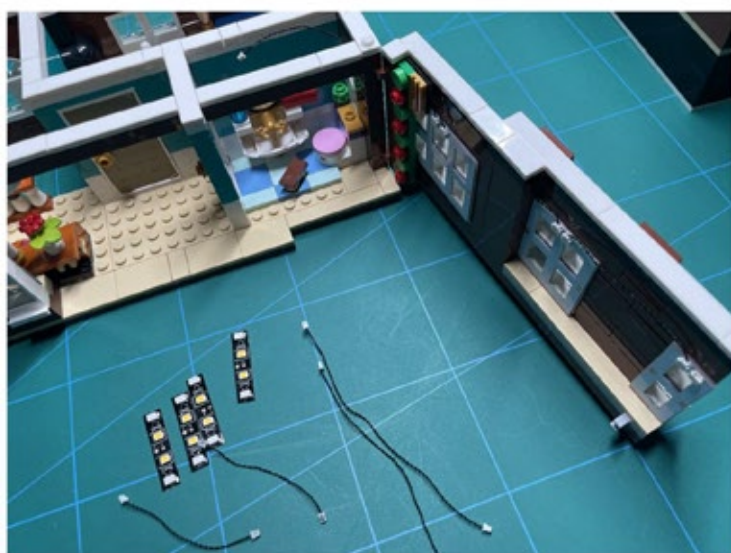

Led Light Installation Guide

Lego 21330

Ideas Home Alone Christmas Version

Christmas RC Sound Version

Installing Sound Kit