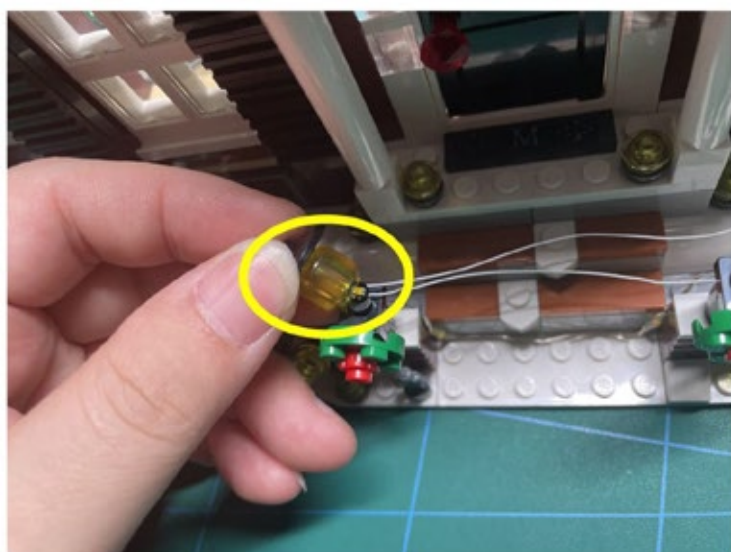

Led Light Installation Guide

Lego 21330

Ideas Home Alone Christmas Version

Christmas RC Sound Version

Installing Sound Kit