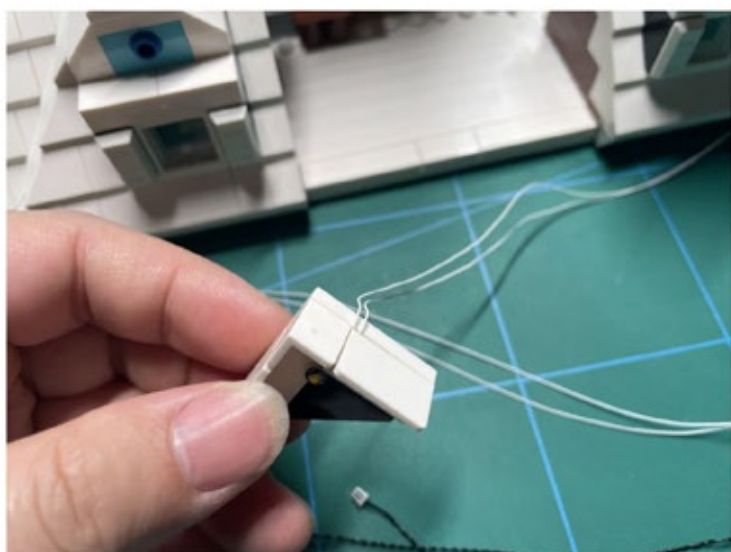

Led Light Installation Guide

Lego 21330

Ideas Home Alone Christmas Version

Christmas RC Sound Version

Installing Sound Kit