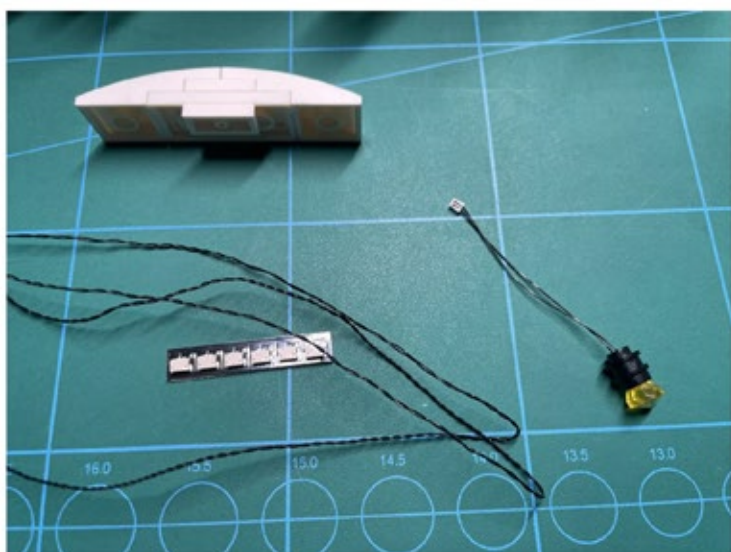

Led Light Installation Guide

Lego 21330

Ideas Home Alone Christmas Version

Christmas RC Sound Version

Installing Sound Kit