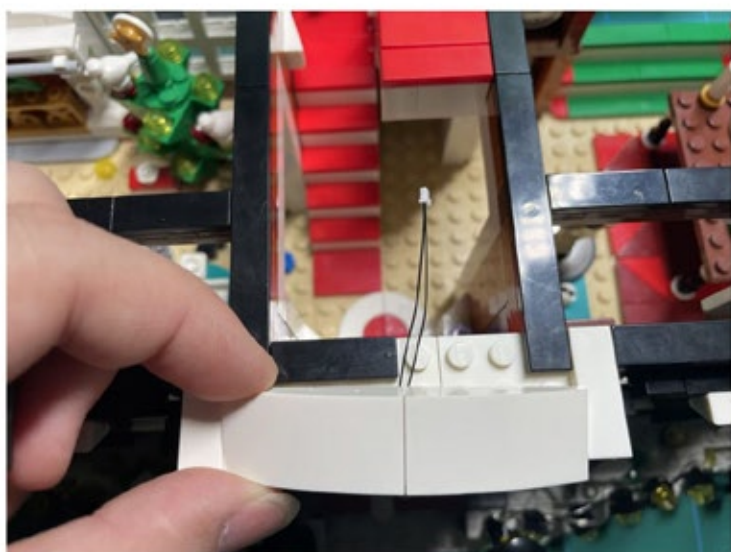

Led Light Installation Guide

Lego 21330

Ideas Home Alone Christmas Version

Christmas RC Sound Version

Installing Sound Kit