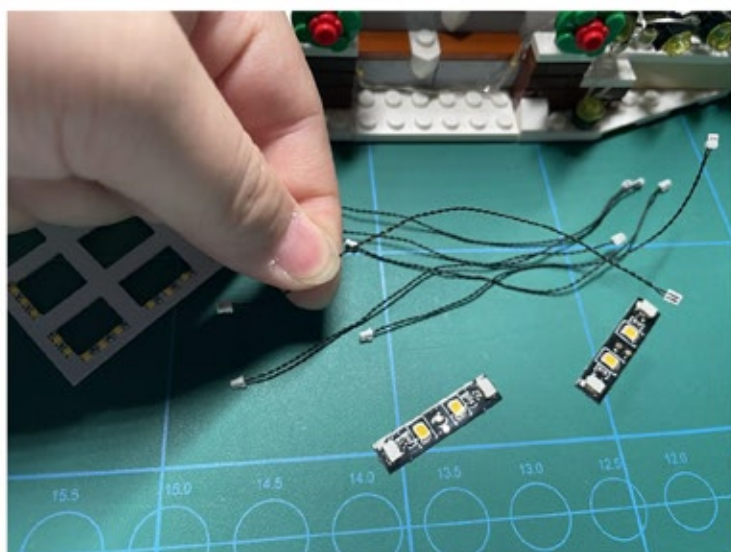

Led Light Installation Guide

Lego 21330

Ideas Home Alone Christmas Version

Christmas RC Sound Version

Installing Sound Kit