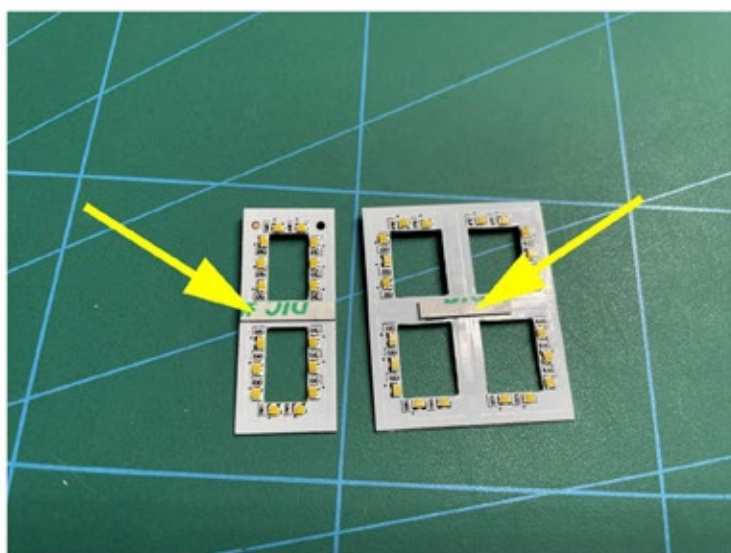

Led Light Installation Guide

Lego 21330

Ideas Home Alone Christmas Version

Christmas RC Sound Version

Installing Sound Kit