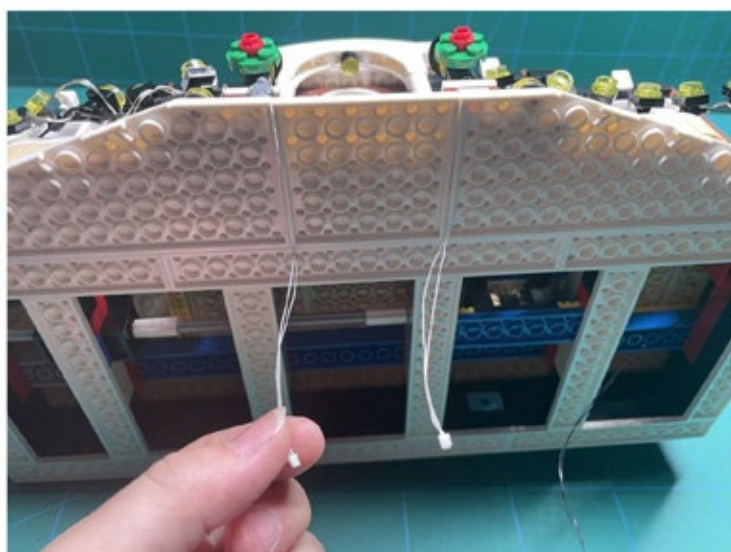

Led Light Installation Guide

Lego 21330

Ideas Home Alone Christmas Version

Christmas RC Sound Version

Installing Sound Kit