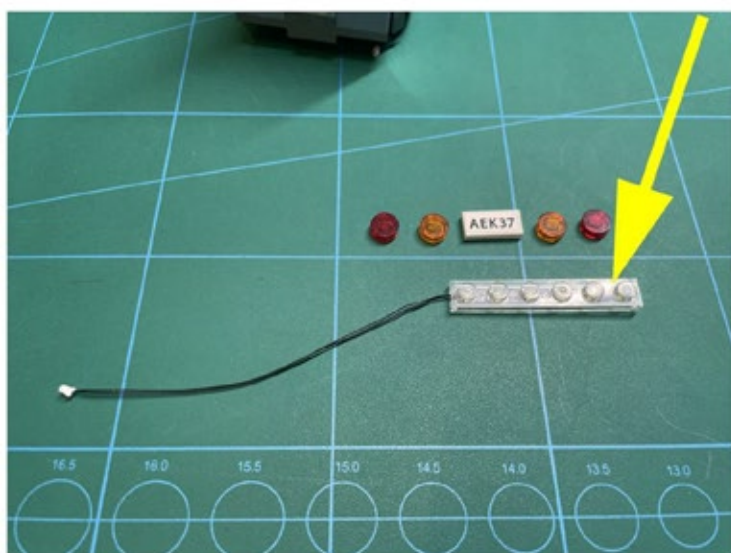

Led Light Installation Guide

Lego 21330

Ideas Home Alone Christmas Version

Christmas RC Sound Version

Installing Sound Kit