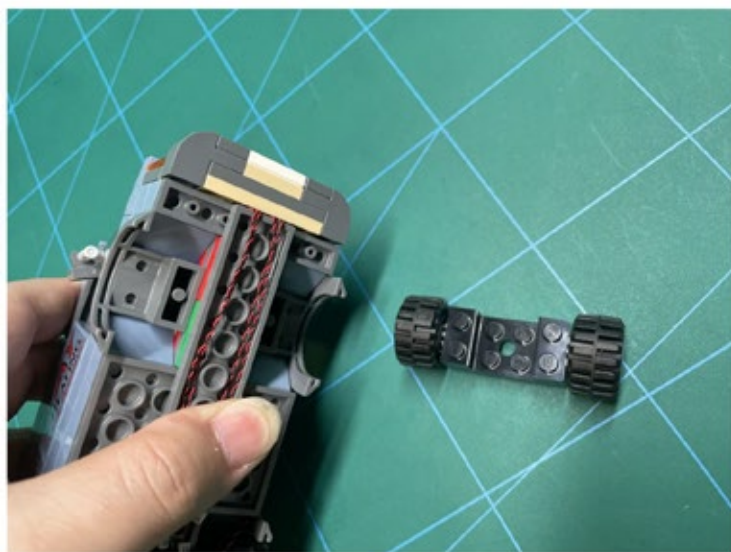

Led Light Installation Guide

Lego 21330

Ideas Home Alone Christmas Version

Christmas RC Sound Version

Installing Sound Kit