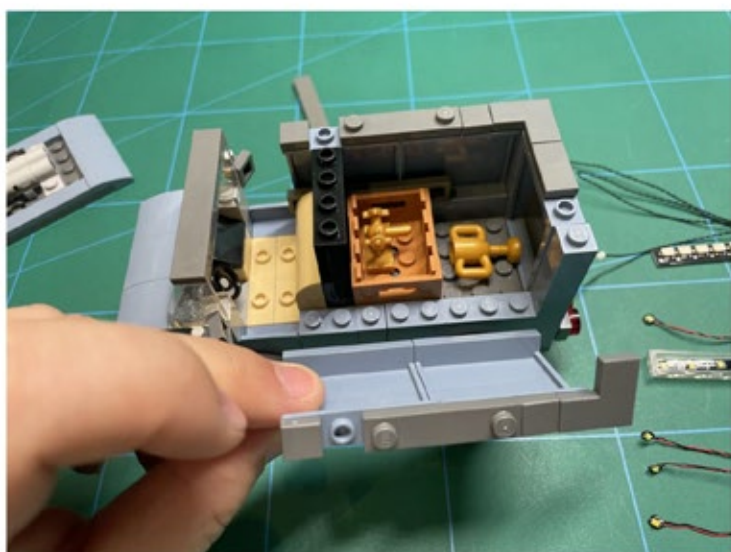

Led Light Installation Guide

Lego 21330

Ideas Home Alone Christmas Version

Christmas RC Sound Version

Installing Sound Kit