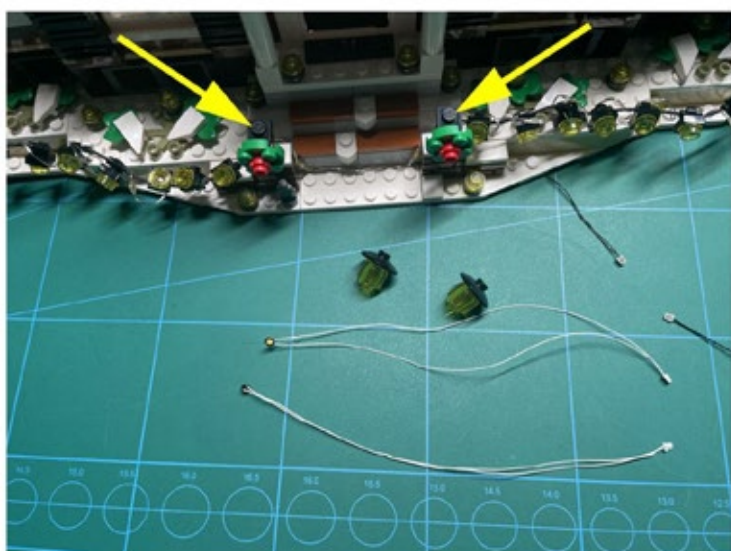

Led Light Installation Guide

Lego 21330

Ideas Home Alone Christmas Version

Christmas RC Sound Version

Installing Sound Kit