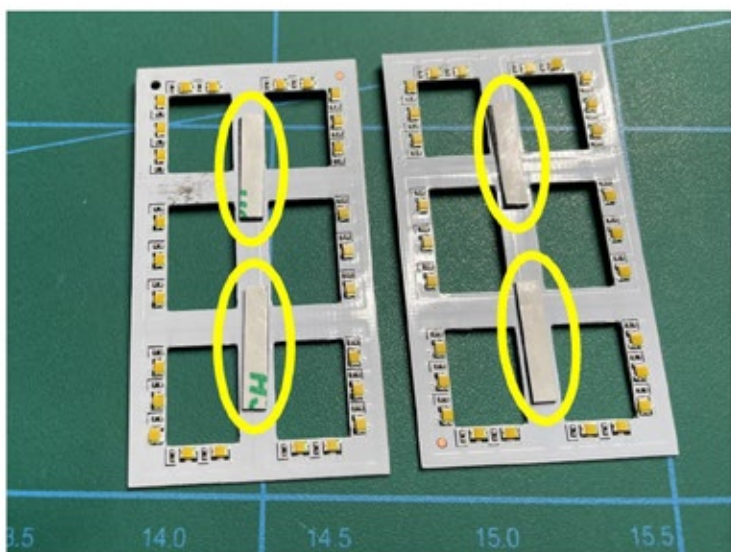

Led Light Installation Guide

Lego 21330

Ideas Home Alone Christmas Version

Christmas RC Sound Version

Installing Sound Kit