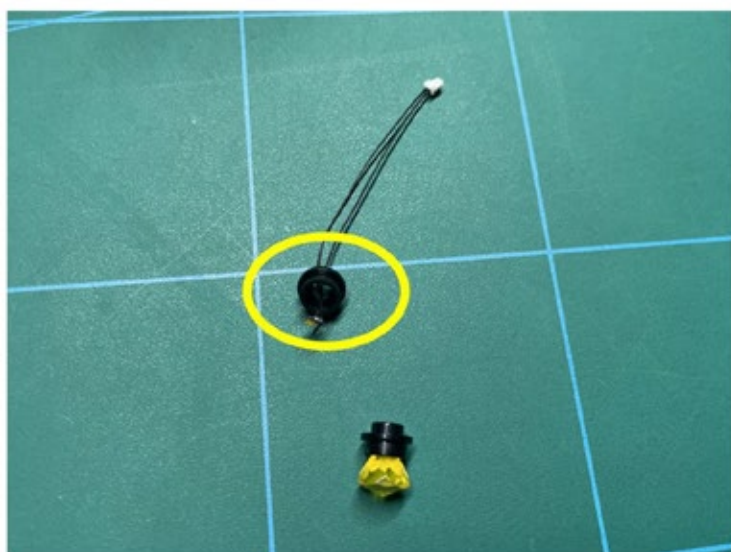

Led Light Installation Guide

Lego 21330

Ideas Home Alone Christmas Version

Christmas RC Sound Version

Installing Sound Kit