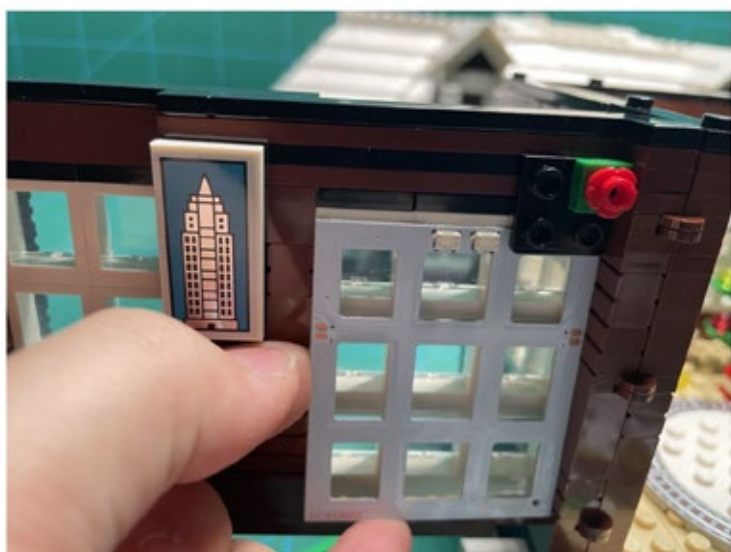

Led Light Installation Guide

Lego 21330

Ideas Home Alone Christmas Version

Christmas RC Sound Version

Installing Sound Kit