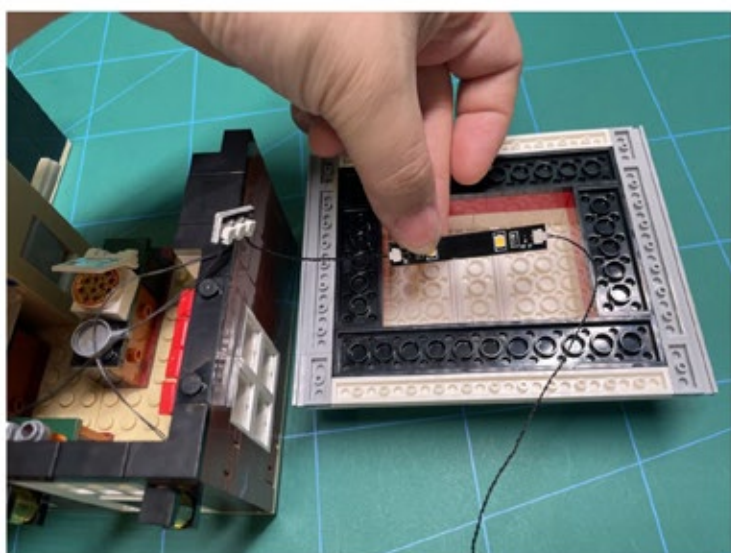

Led Light Installation Guide

Lego 21330

Ideas Home Alone Christmas Version

Christmas RC Sound Version

Installing Sound Kit