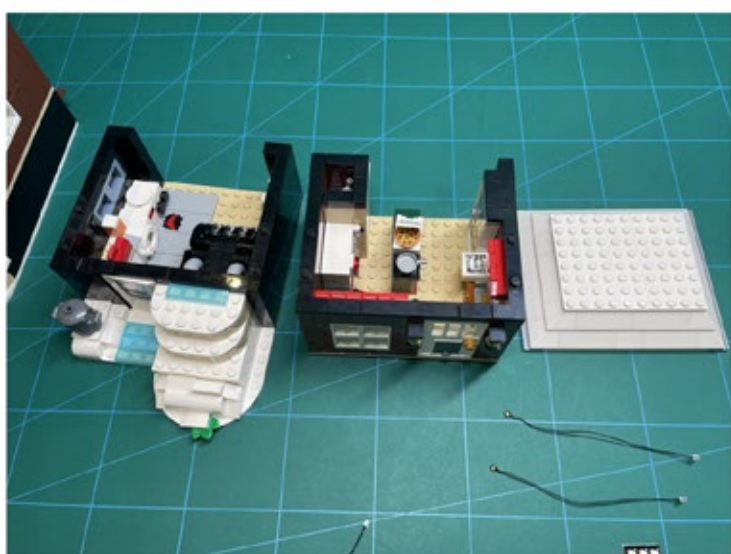

Led Light Installation Guide

Lego 21330

Ideas Home Alone Christmas Version

Christmas RC Sound Version

Installing Sound Kit