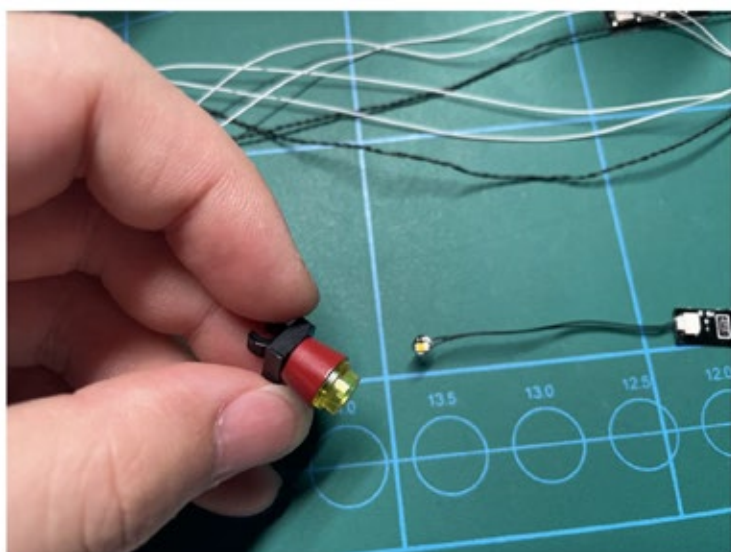

Led Light Installation Guide

Lego 21330

Ideas Home Alone Christmas Version

Christmas RC Sound Version

Installing Sound Kit