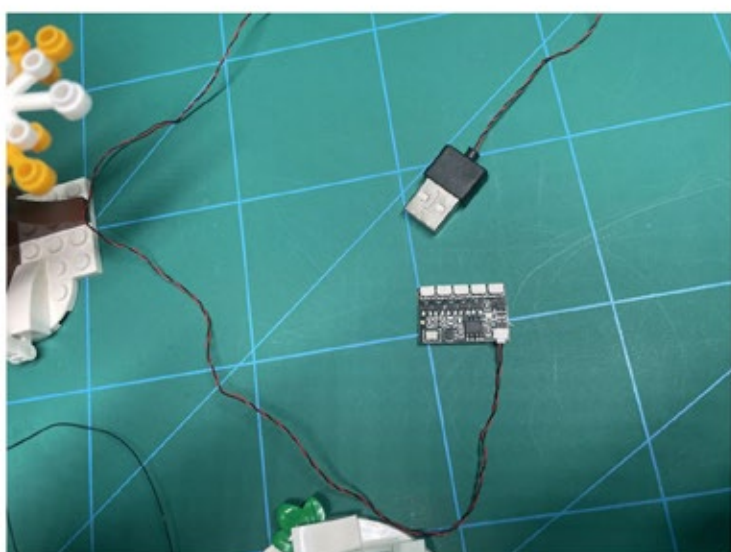

Led Light Installation Guide

Lego 21330

Ideas Home Alone Christmas Version

Christmas RC Sound Version

Installing Sound Kit