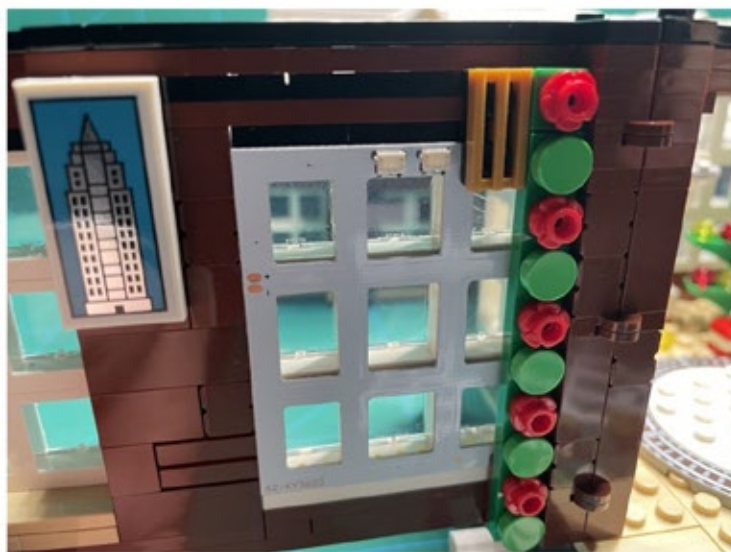

Led Light Installation Guide

Lego 21330

Ideas Home Alone Christmas Version

Christmas RC Sound Version

Installing Sound Kit