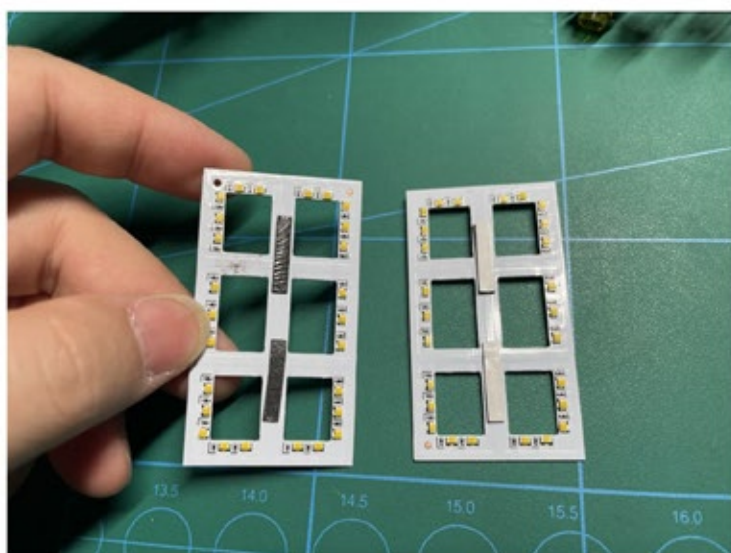

Led Light Installation Guide

Lego 21330

Ideas Home Alone Christmas Version

Christmas RC Sound Version

Installing Sound Kit