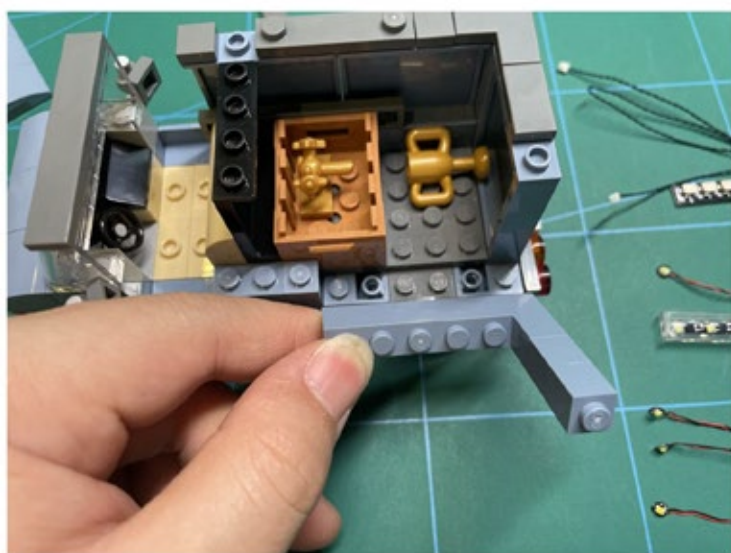

Led Light Installation Guide

Lego 21330

Ideas Home Alone Christmas Version

Christmas RC Sound Version

Installing Sound Kit