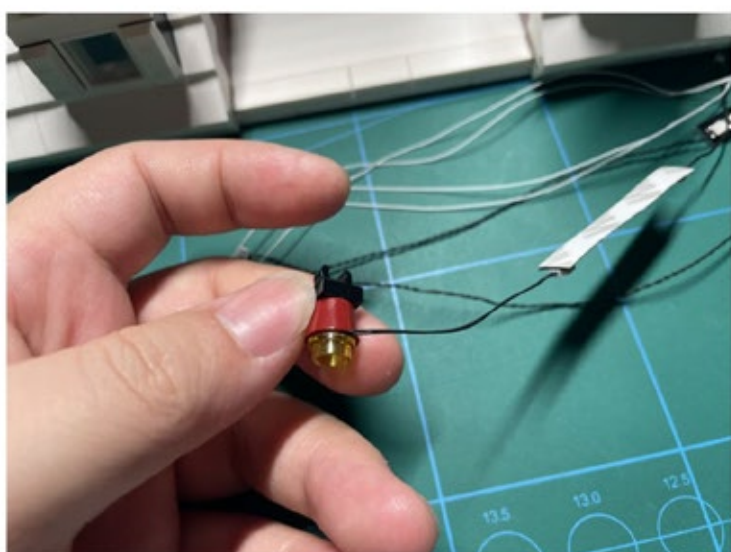

Led Light Installation Guide

Lego 21330

Ideas Home Alone Christmas Version

Christmas RC Sound Version

Installing Sound Kit