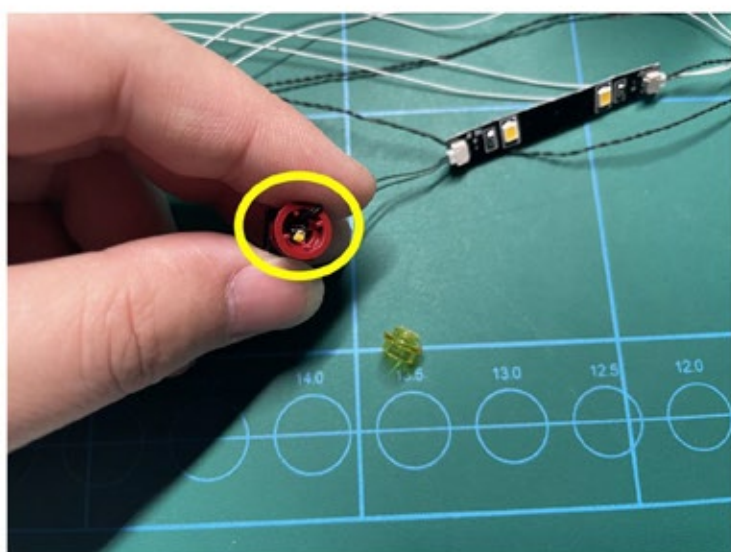

Led Light Installation Guide

Lego 21330

Ideas Home Alone Christmas Version

Christmas RC Sound Version

Installing Sound Kit