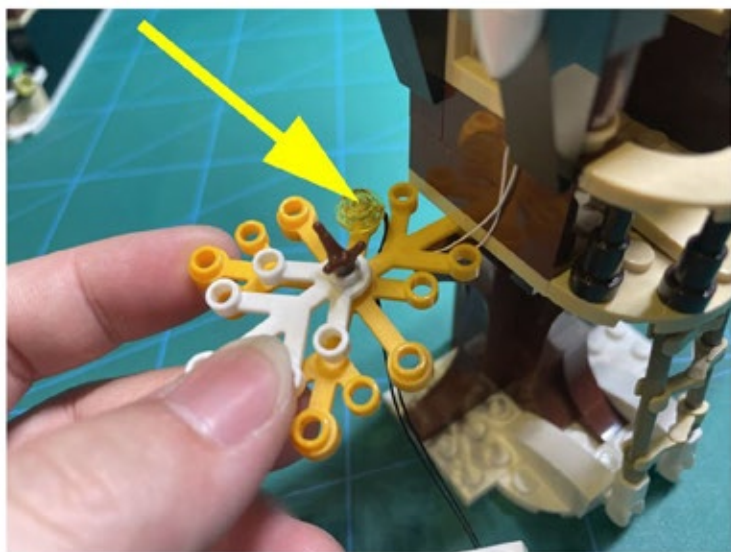

Led Light Installation Guide

Lego 21330

Ideas Home Alone Christmas Version

Christmas RC Sound Version

Installing Sound Kit