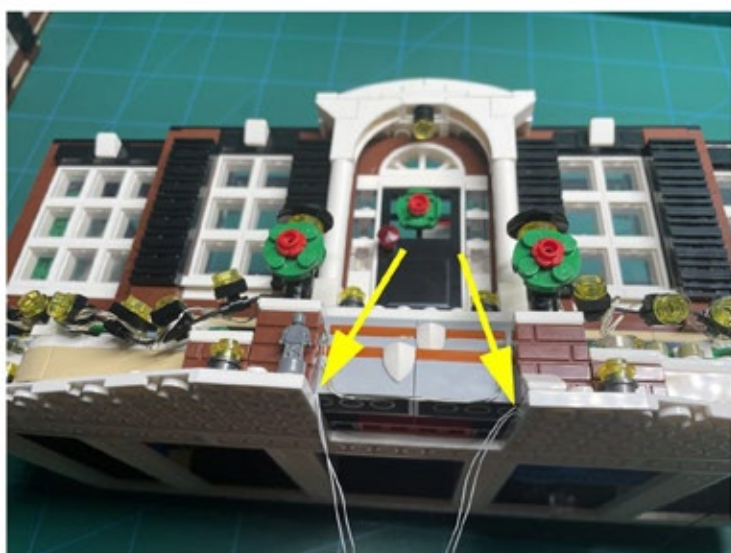

Led Light Installation Guide

Lego 21330

Ideas Home Alone Christmas Version

Christmas RC Sound Version

Installing Sound Kit