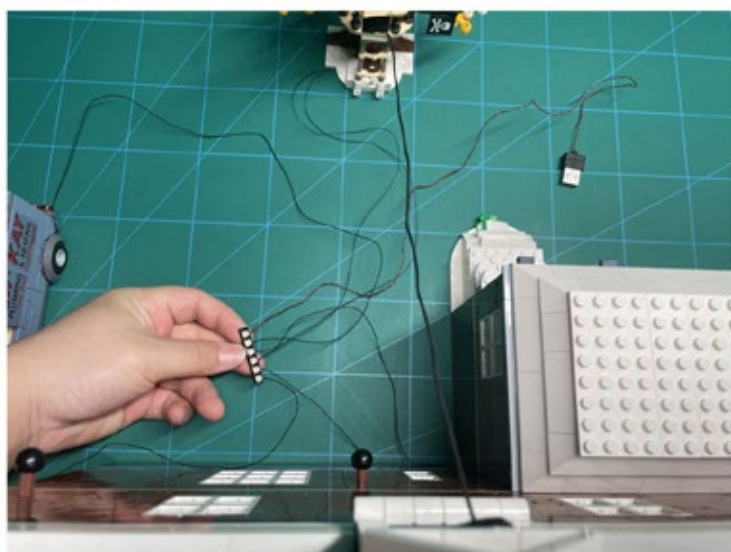

Led Light Installation Guide

Lego 21330

Ideas Home Alone Christmas Version

Christmas RC Sound Version

Installing Sound Kit