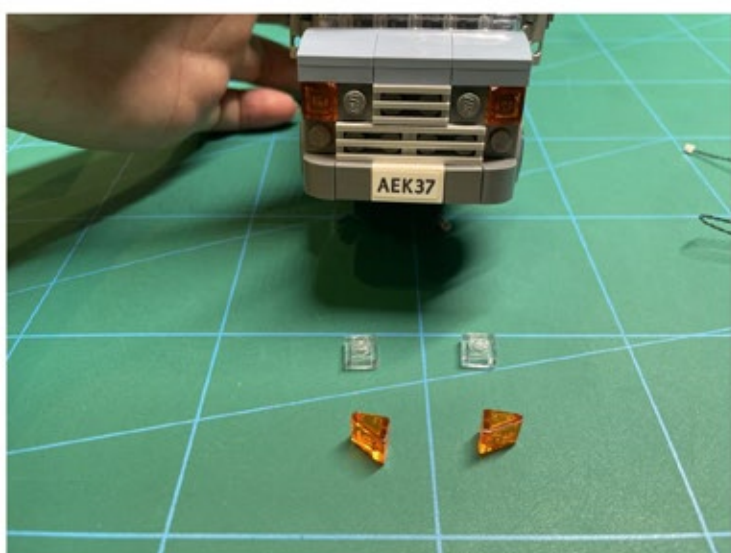

Led Light Installation Guide

Lego 21330

Ideas Home Alone Christmas Version

Christmas RC Sound Version

Installing Sound Kit