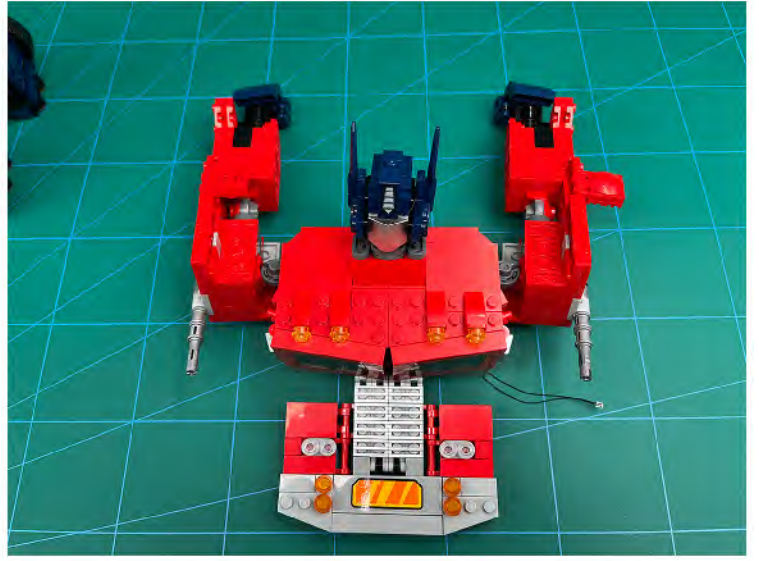

Led Light Installation Guide

Lego 10302

Optimus Prime

same installing method for both side