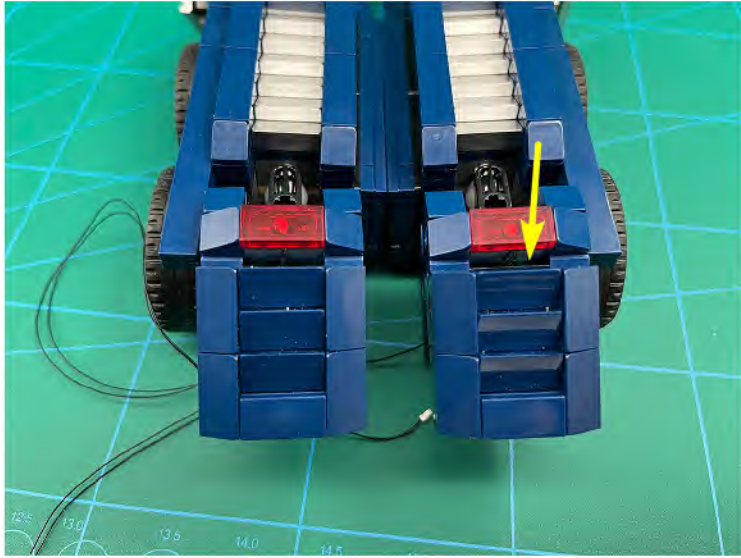

Led Light Installation Guide

Lego 10302

Optimus Prime

same installing method for both side