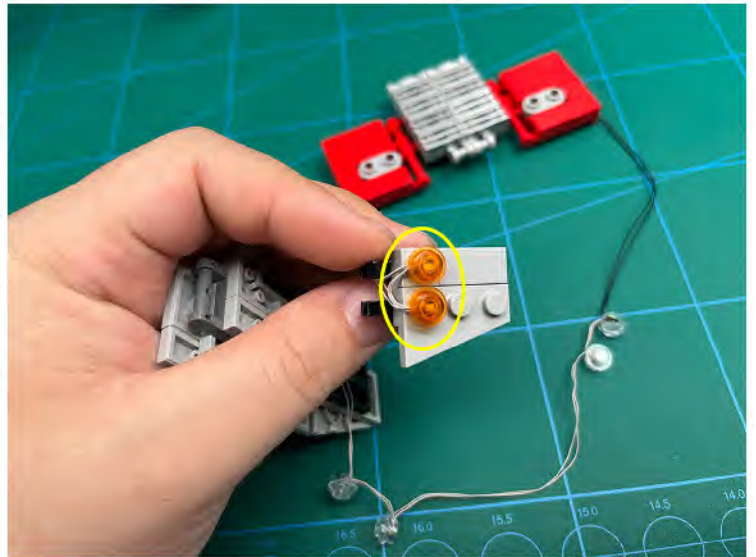

Led Light Installation Guide

Lego 10302

Optimus Prime

same installing method for both side