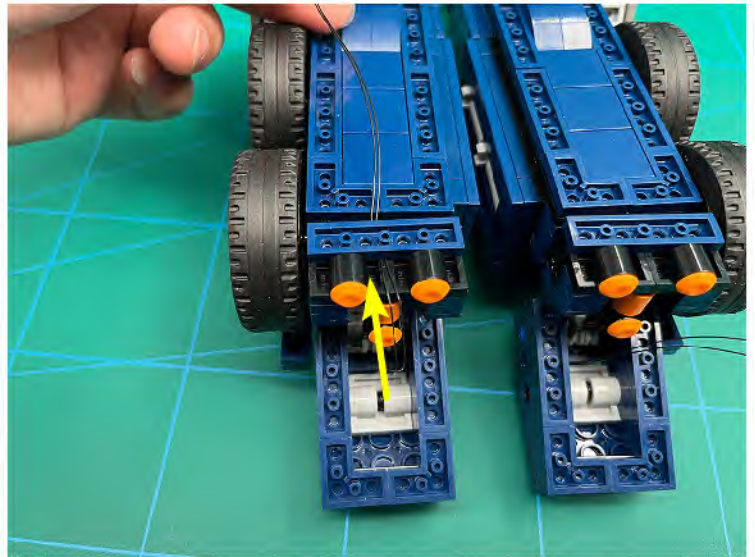

Led Light Installation Guide

Lego 10302

Optimus Prime

same installing method for both side