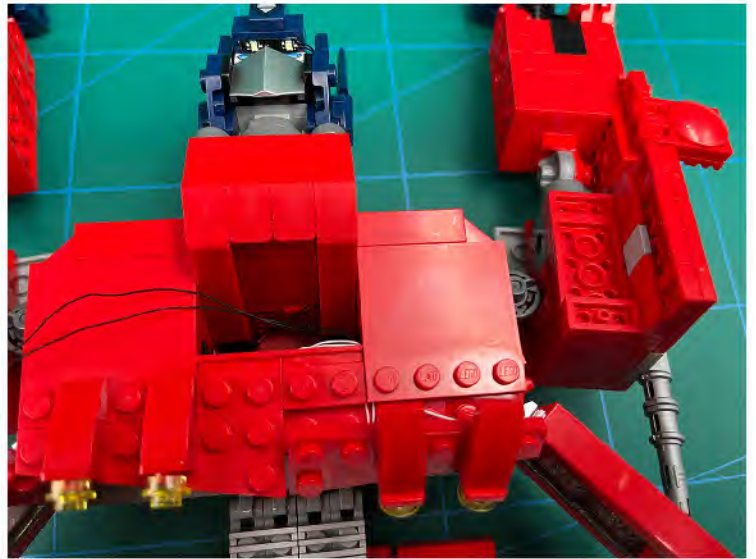

Led Light Installation Guide

Lego 10302

Optimus Prime

same installing method for both side