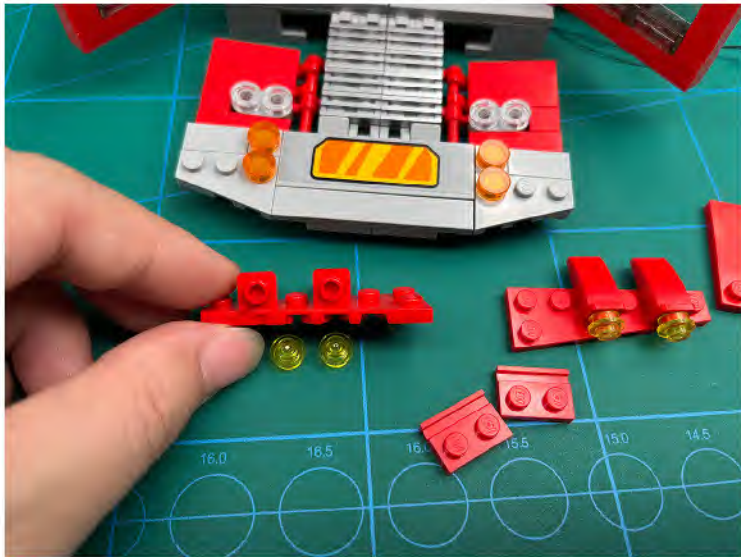

Led Light Installation Guide

Lego 10302

Optimus Prime

same installing method for both side