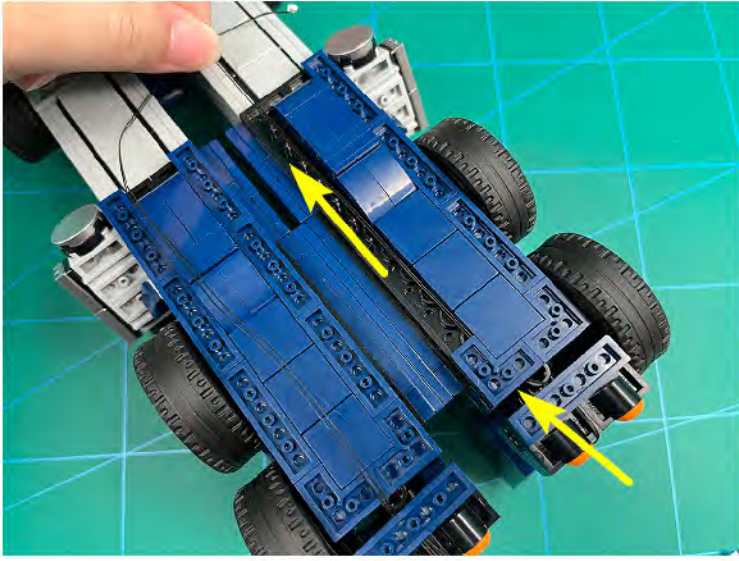

Led Light Installation Guide

Lego 10302

Optimus Prime

same installing method for both side