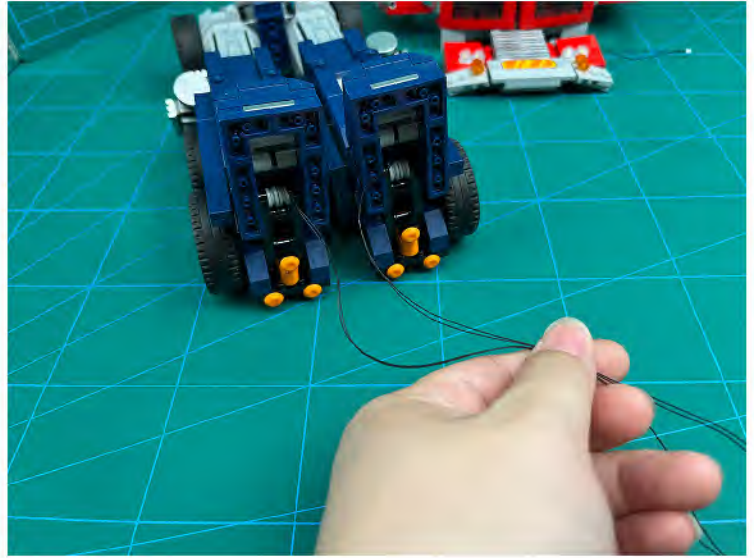

Led Light Installation Guide

Lego 10302

Optimus Prime

same installing method for both side