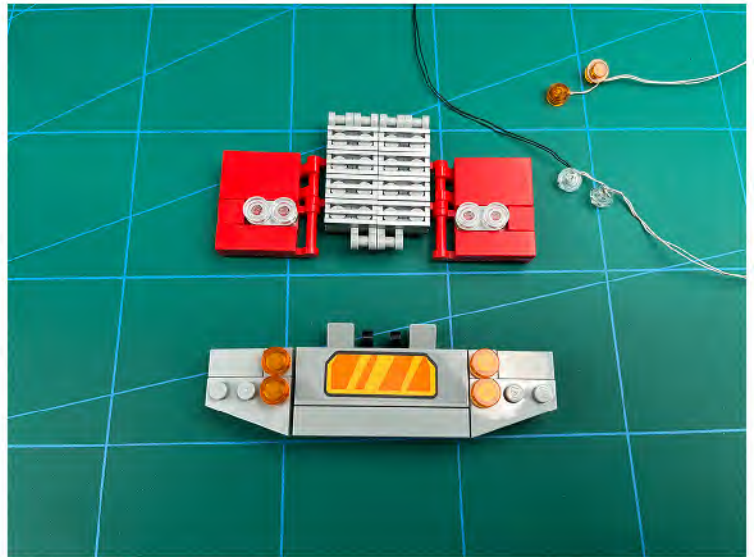

Led Light Installation Guide

Lego 10302

Optimus Prime

same installing method for both side