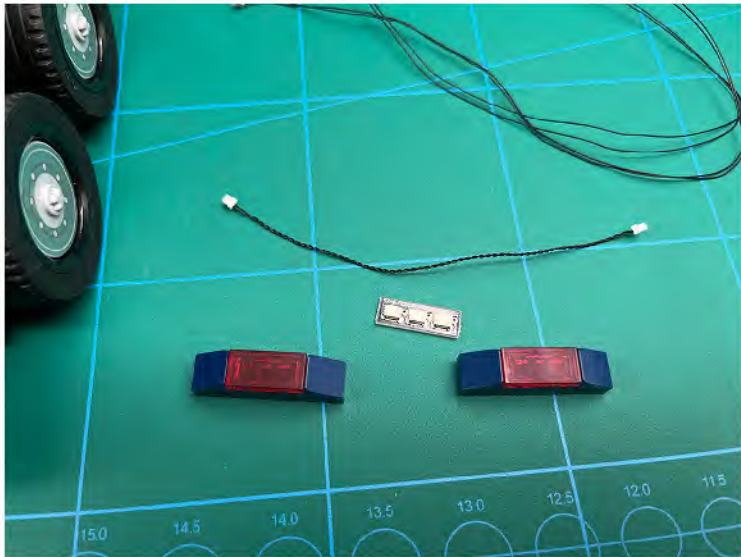

Led Light Installation Guide

Lego 10302

Optimus Prime

same installing method for both side