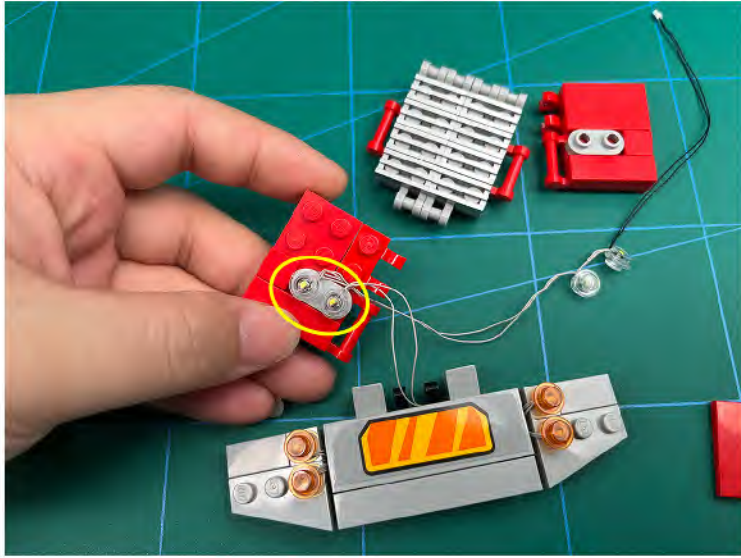

Led Light Installation Guide

Lego 10302

Optimus Prime

same installing method for both side