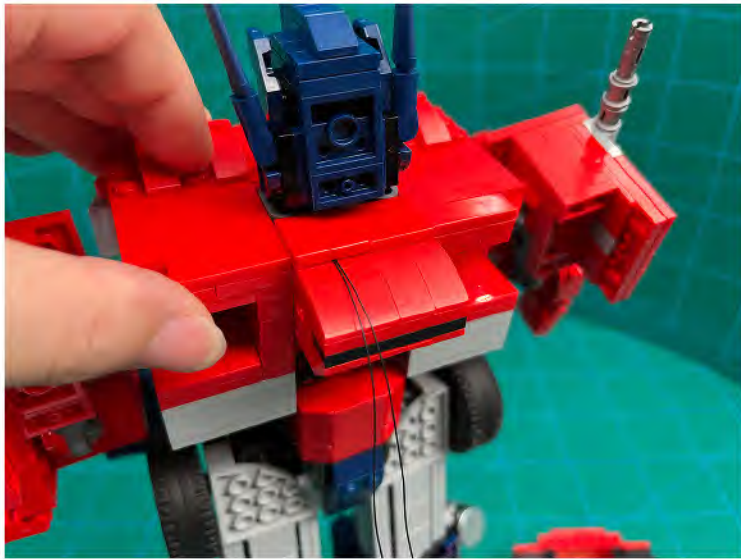

Led Light Installation Guide

Lego 10302

Optimus Prime

same installing method for both side