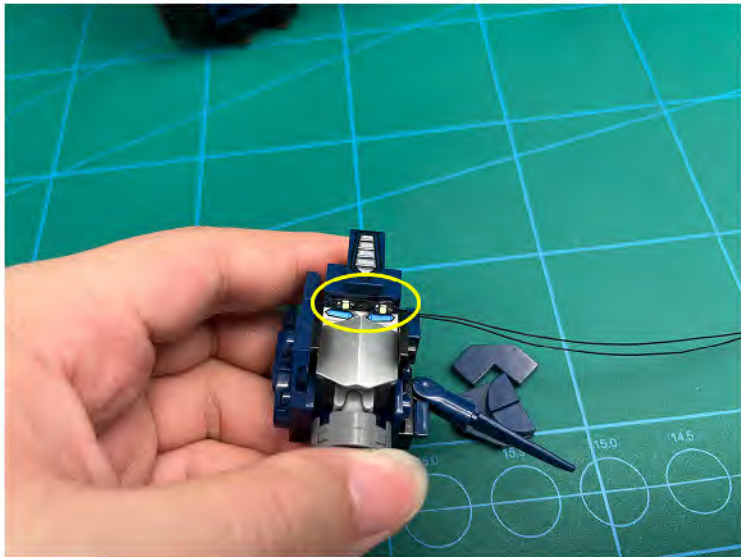

Led Light Installation Guide

Lego 10302

Optimus Prime

same installing method for both side