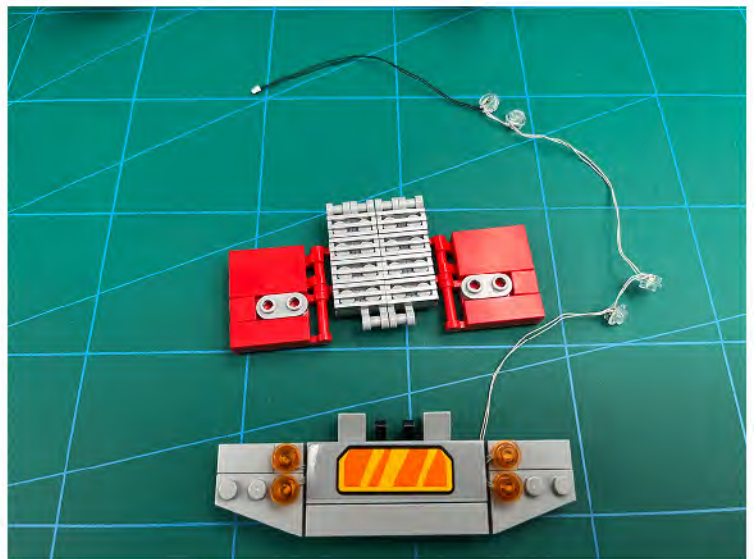

Led Light Installation Guide

Lego 10302

Optimus Prime

same installing method for both side