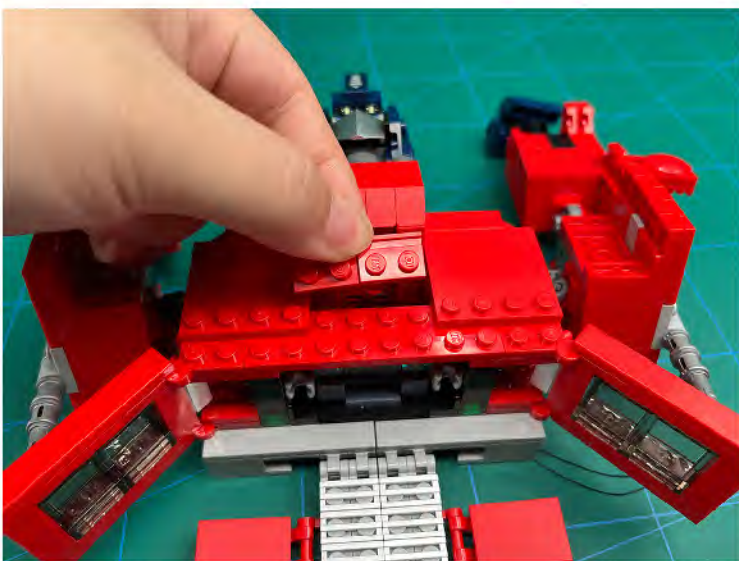

Led Light Installation Guide

Lego 10302

Optimus Prime

same installing method for both side