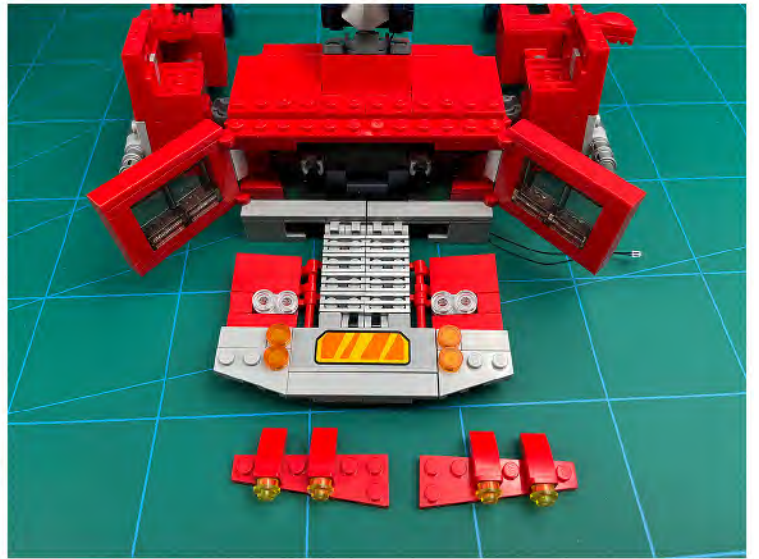

Led Light Installation Guide

Lego 10302

Optimus Prime

same installing method for both side