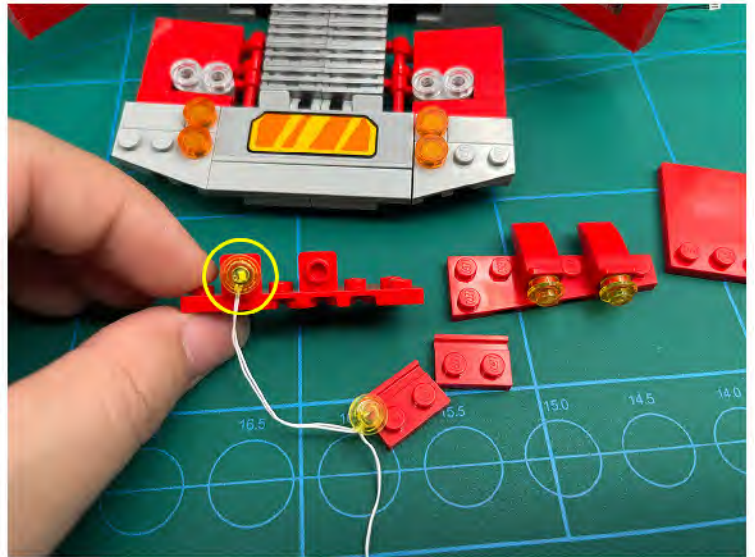

Led Light Installation Guide

Lego 10302

Optimus Prime

same installing method for both side