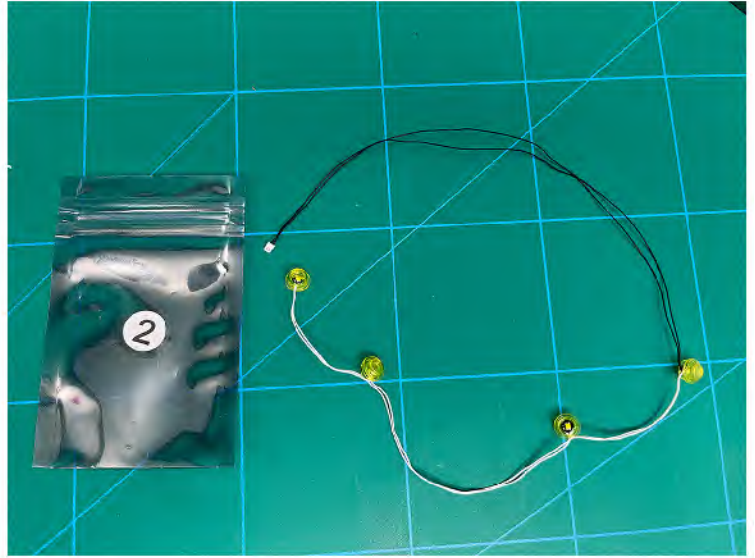

Led Light Installation Guide

Lego 10302

Optimus Prime

same installing method for both side