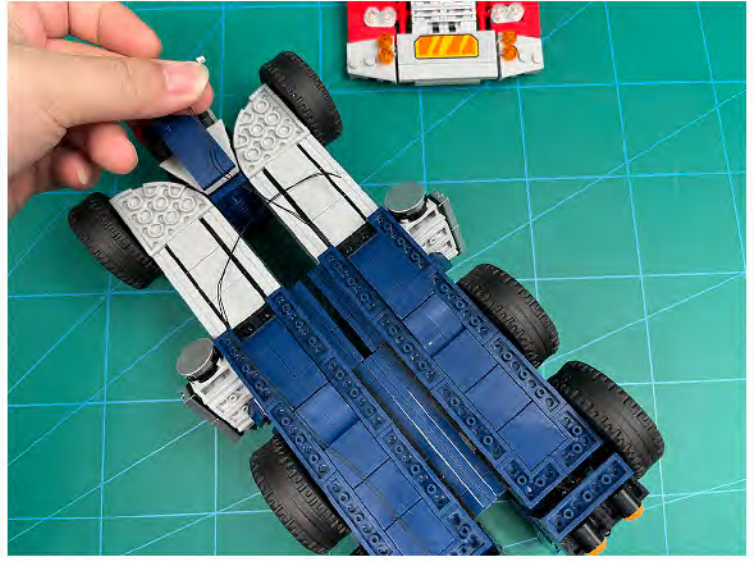

Led Light Installation Guide

Lego 10302

Optimus Prime

same installing method for both side