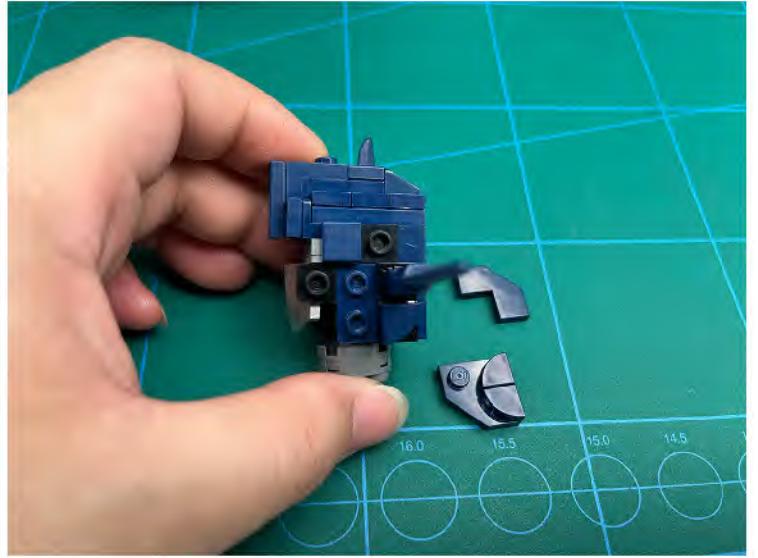

Led Light Installation Guide

Lego 10302

Optimus Prime

same installing method for both side