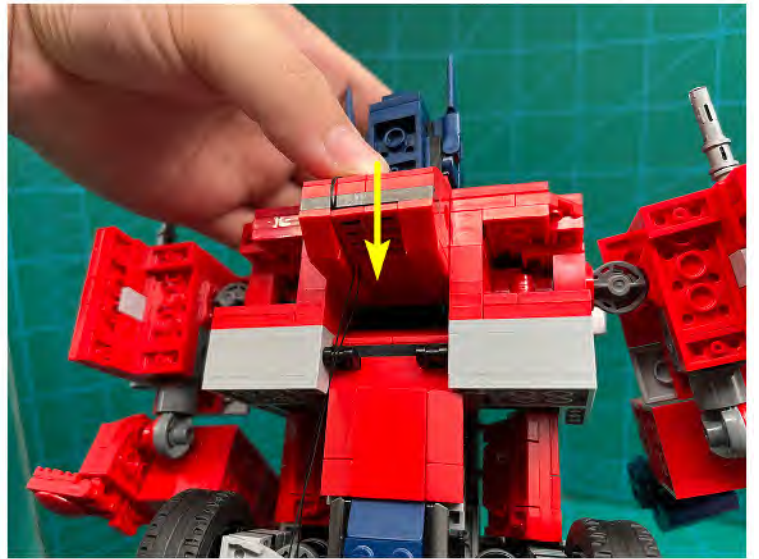

Led Light Installation Guide

Lego 10302

Optimus Prime

same installing method for both side