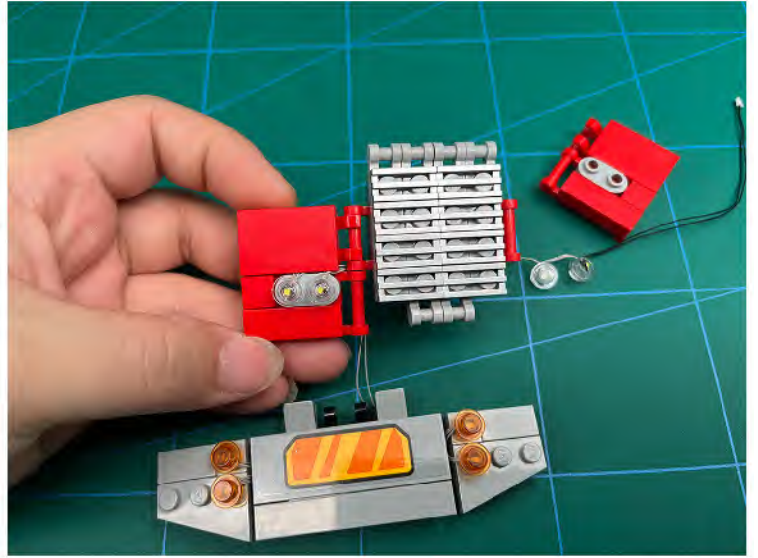

Led Light Installation Guide

Lego 10302

Optimus Prime

same installing method for both side