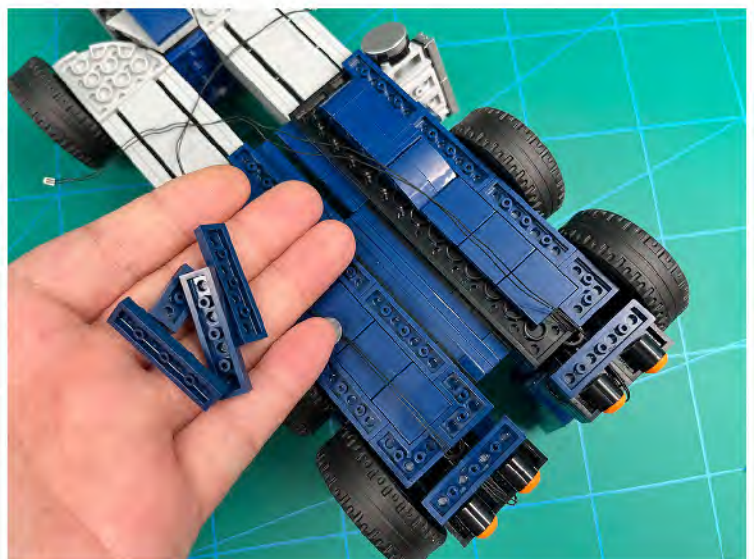

Led Light Installation Guide

Lego 10302

Optimus Prime

same installing method for both side