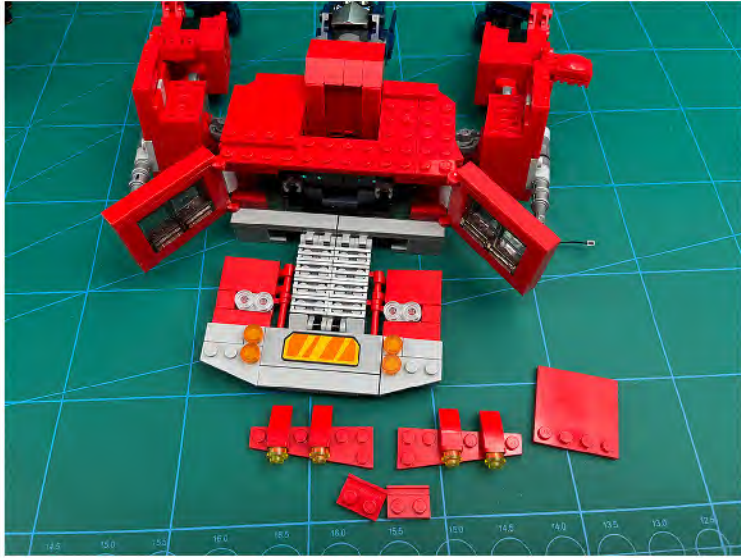

Led Light Installation Guide

Lego 10302

Optimus Prime

same installing method for both side