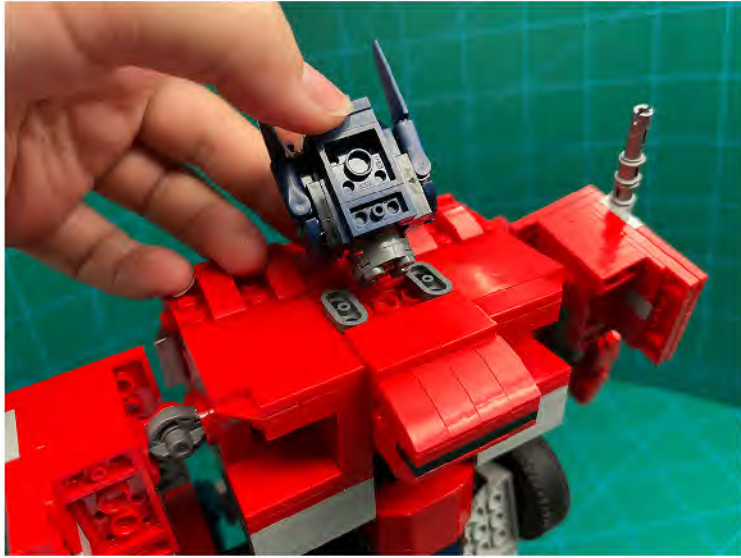

Led Light Installation Guide

Lego 10302

Optimus Prime

same installing method for both side