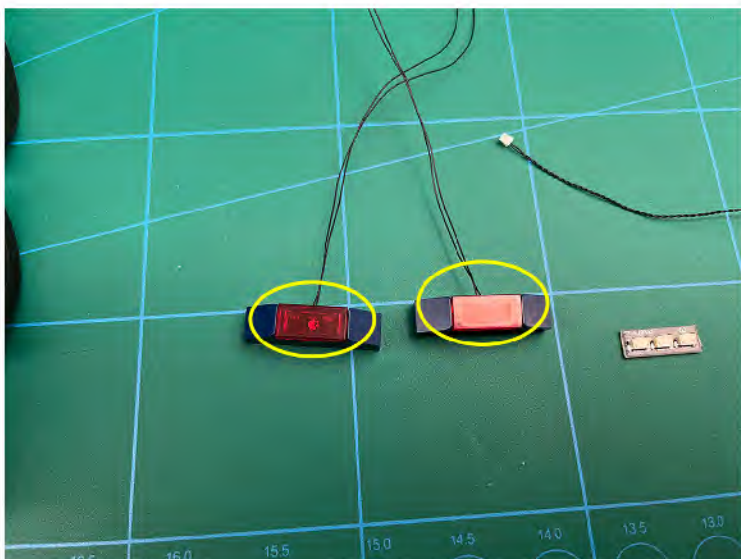

Led Light Installation Guide

Lego 10302

Optimus Prime

same installing method for both side