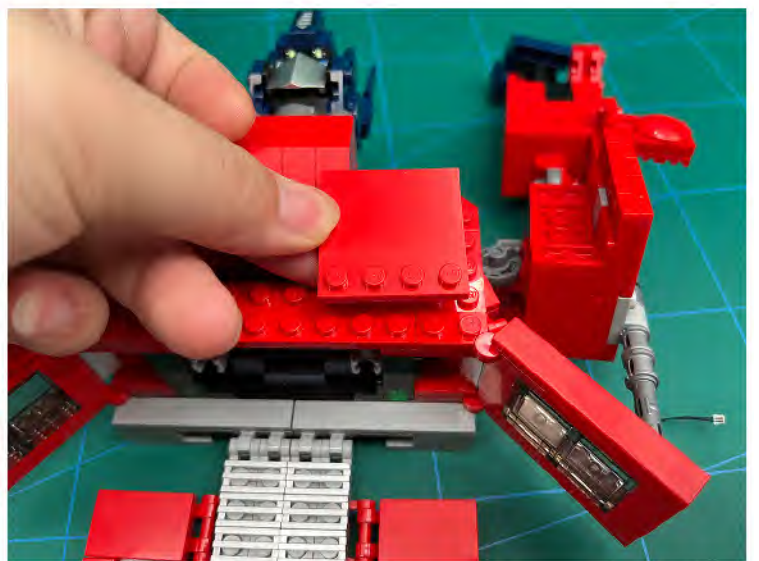

Led Light Installation Guide

Lego 10302

Optimus Prime

same installing method for both side