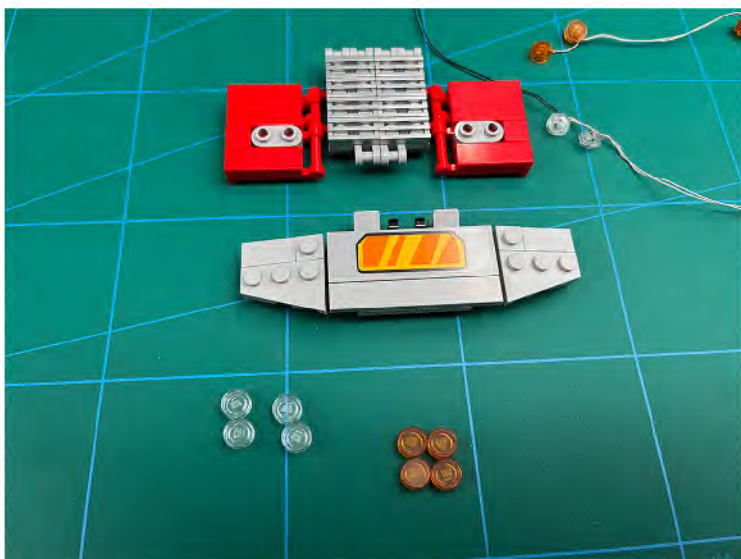

Led Light Installation Guide

Lego 10302

Optimus Prime

same installing method for both side