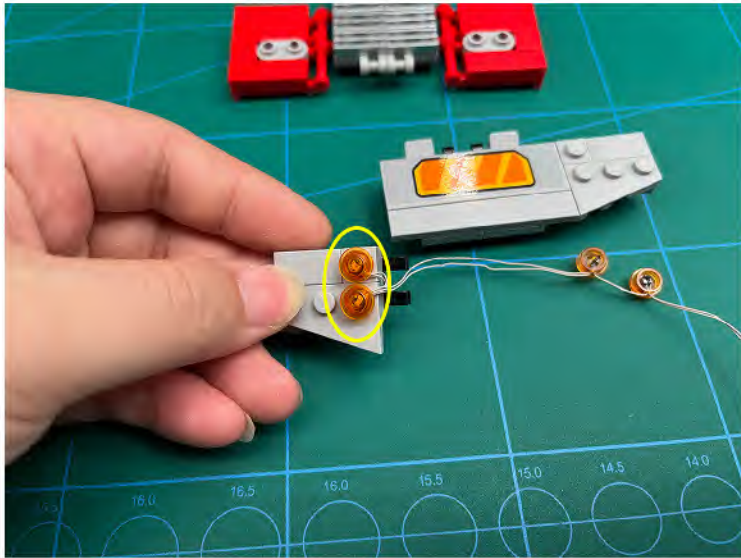

Led Light Installation Guide

Lego 10302

Optimus Prime

same installing method for both side