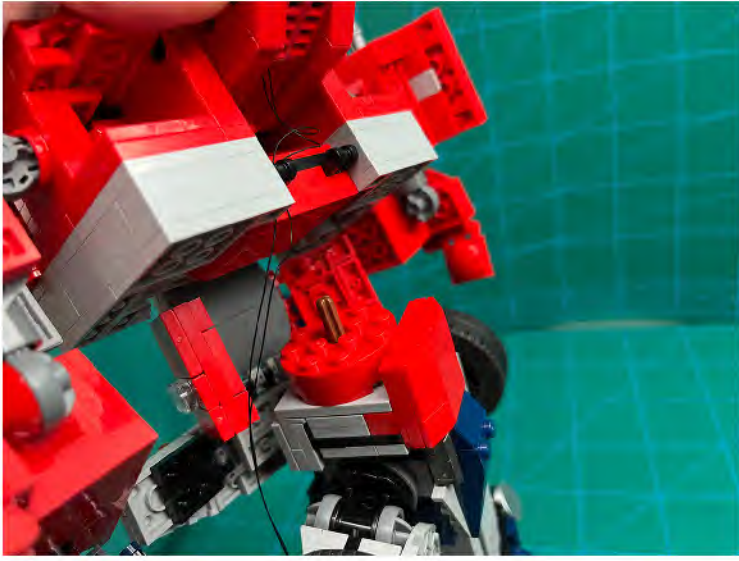

Led Light Installation Guide

Lego 10302

Optimus Prime

same installing method for both side