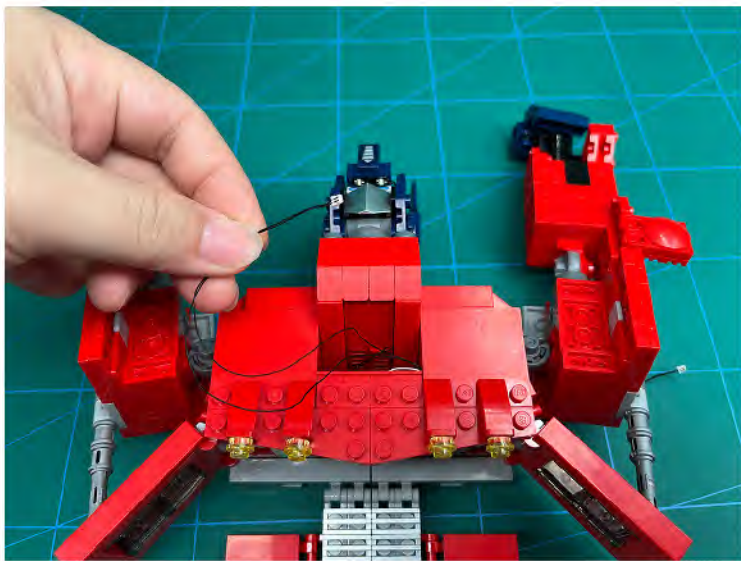

Led Light Installation Guide

Lego 10302

Optimus Prime

same installing method for both side