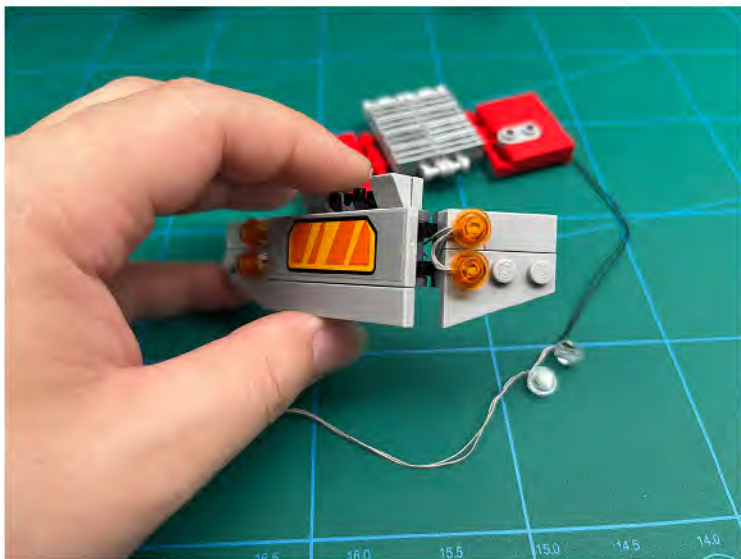

Led Light Installation Guide

Lego 10302

Optimus Prime

same installing method for both side