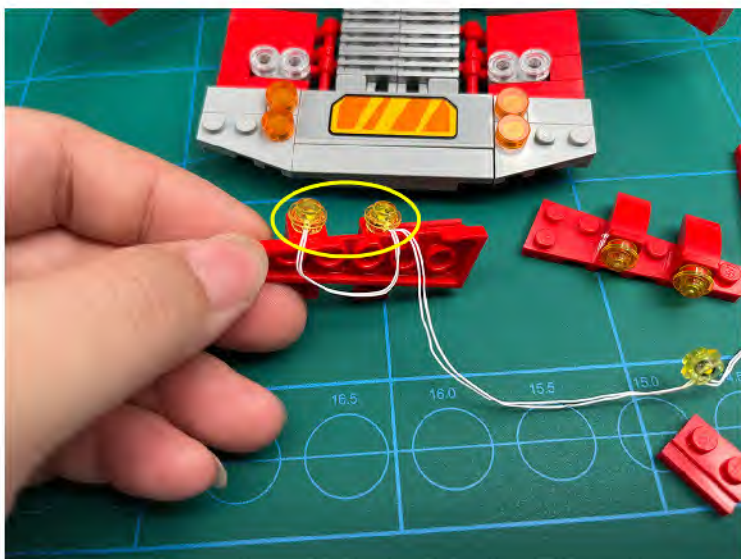

Led Light Installation Guide

Lego 10302

Optimus Prime

same installing method for both side