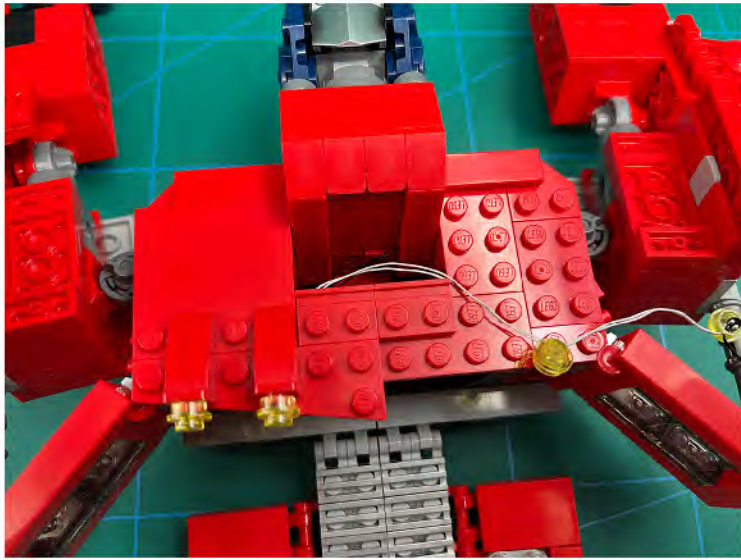

Led Light Installation Guide

Lego 10302

Optimus Prime

same installing method for both side