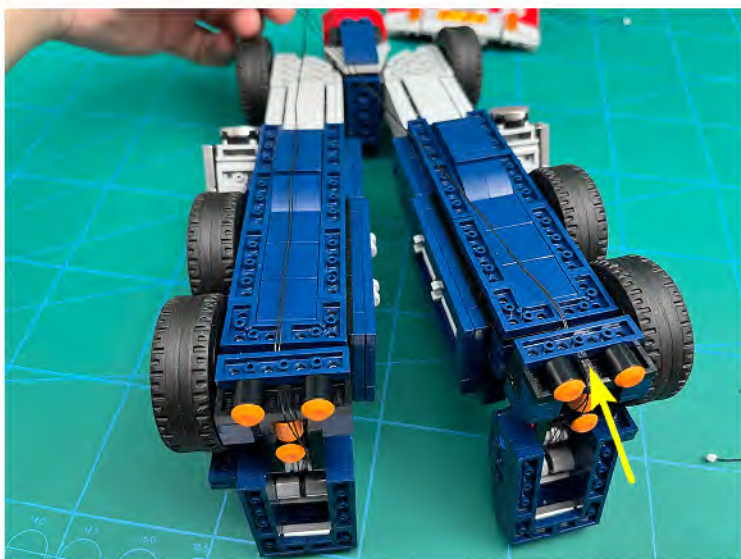

Led Light Installation Guide

Lego 10302

Optimus Prime

same installing method for both side