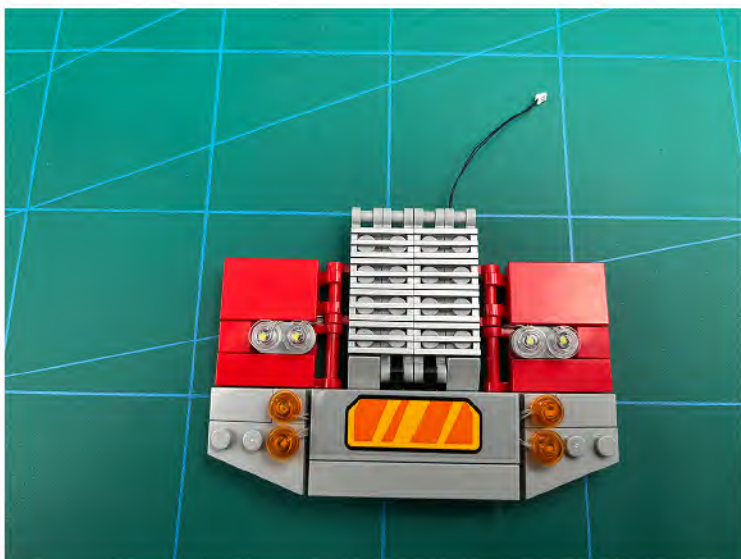

Led Light Installation Guide

Lego 10302

Optimus Prime

same installing method for both side