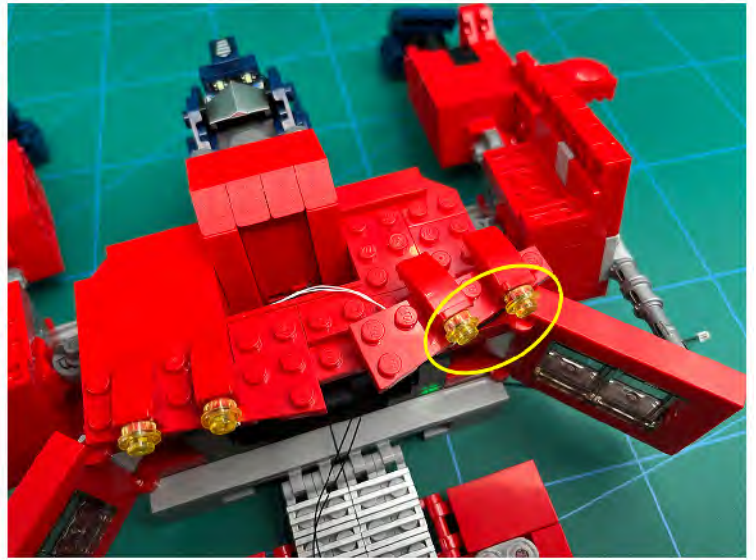

Led Light Installation Guide

Lego 10302

Optimus Prime

same installing method for both side