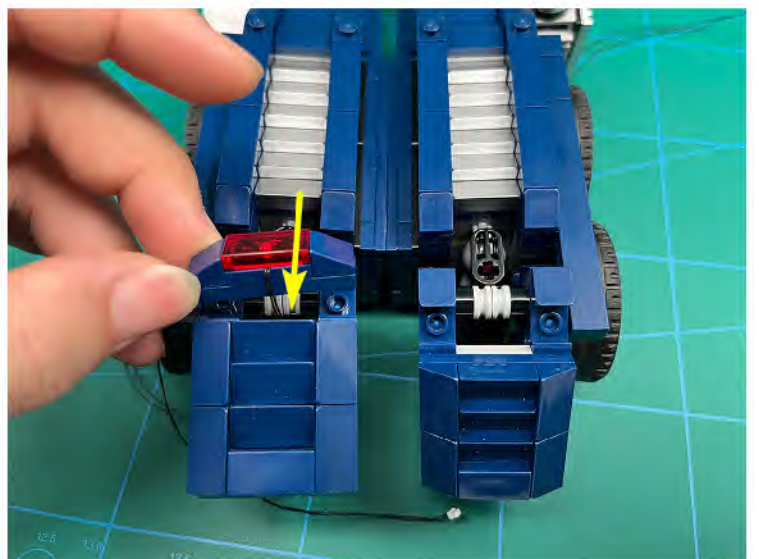

Led Light Installation Guide

Lego 10302

Optimus Prime

same installing method for both side