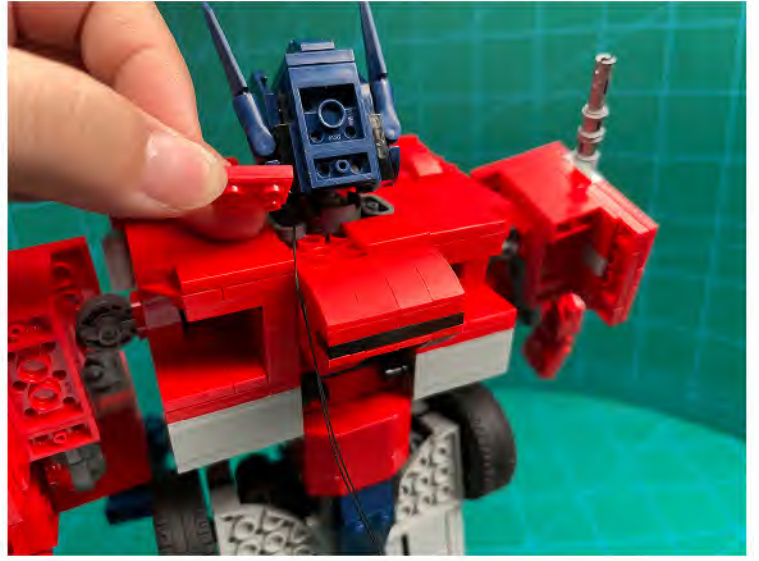

Led Light Installation Guide

Lego 10302

Optimus Prime

same installing method for both side