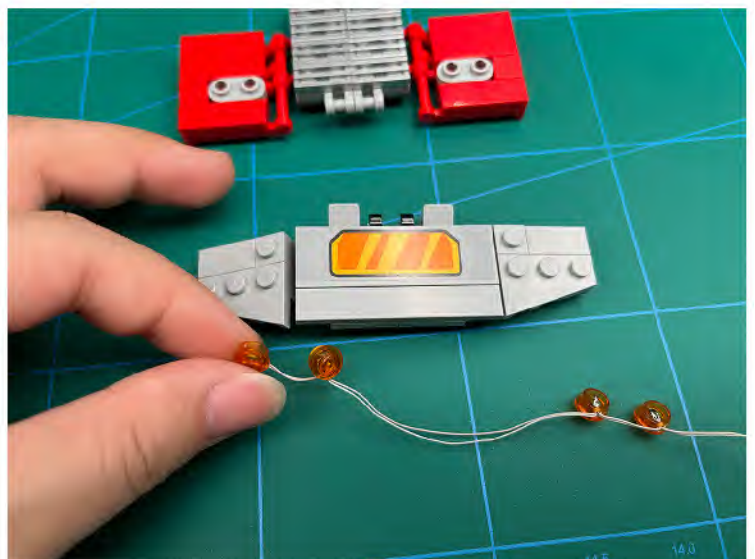

Led Light Installation Guide

Lego 10302

Optimus Prime

same installing method for both side