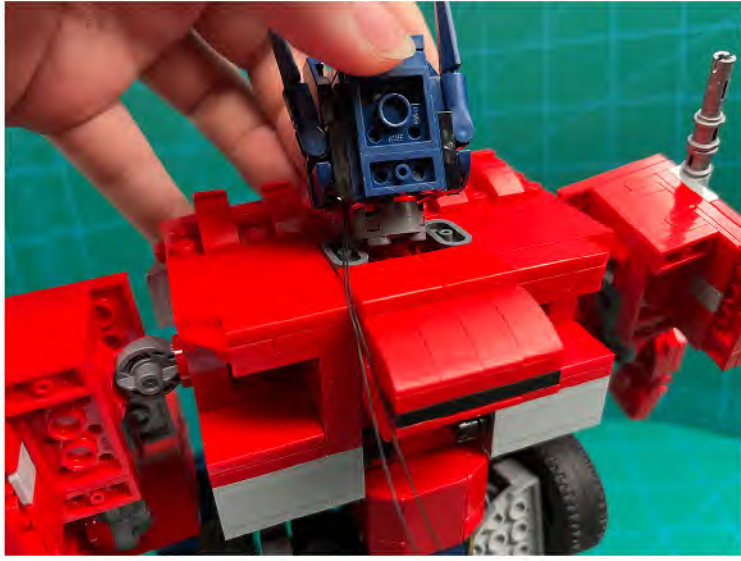

Led Light Installation Guide

Lego 10302

Optimus Prime

same installing method for both side