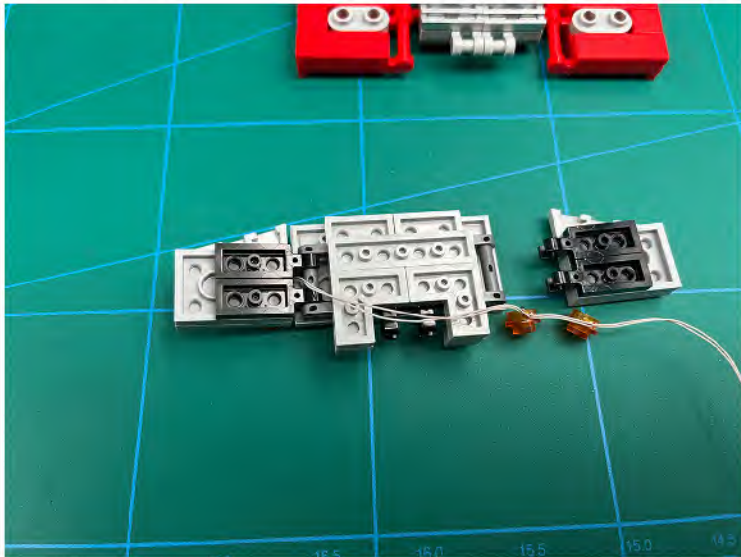

Led Light Installation Guide

Lego 10302

Optimus Prime

same installing method for both side