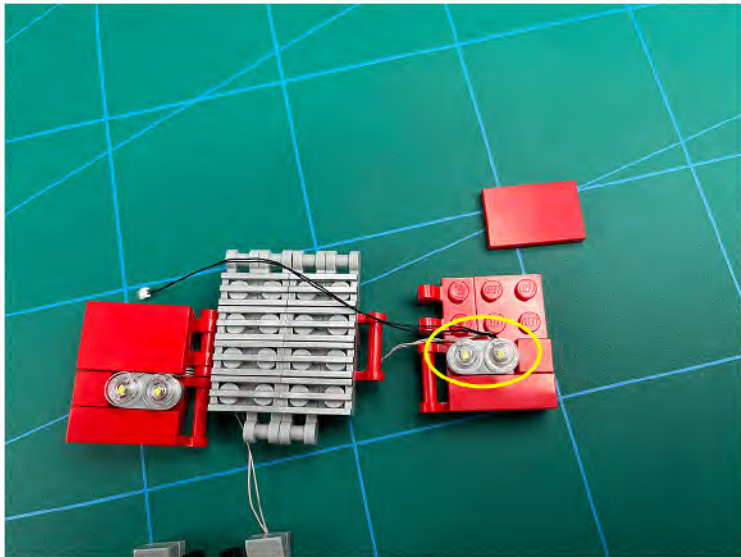

Led Light Installation Guide

Lego 10302

Optimus Prime

same installing method for both side