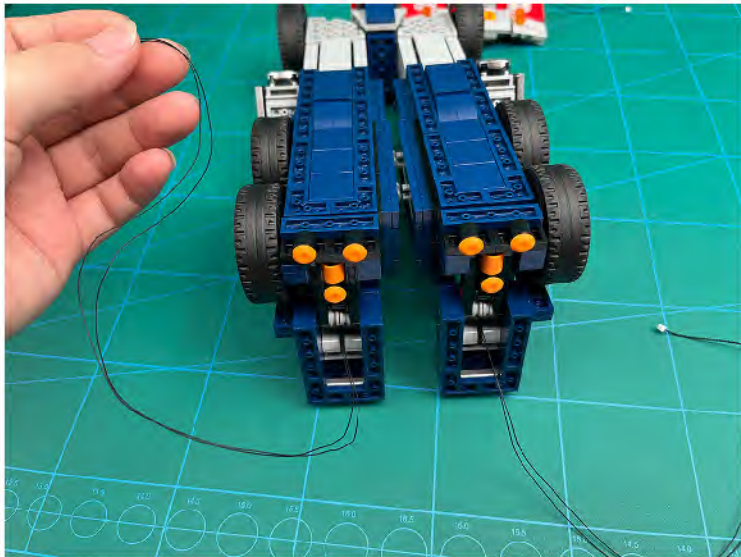

Led Light Installation Guide

Lego 10302

Optimus Prime

same installing method for both side