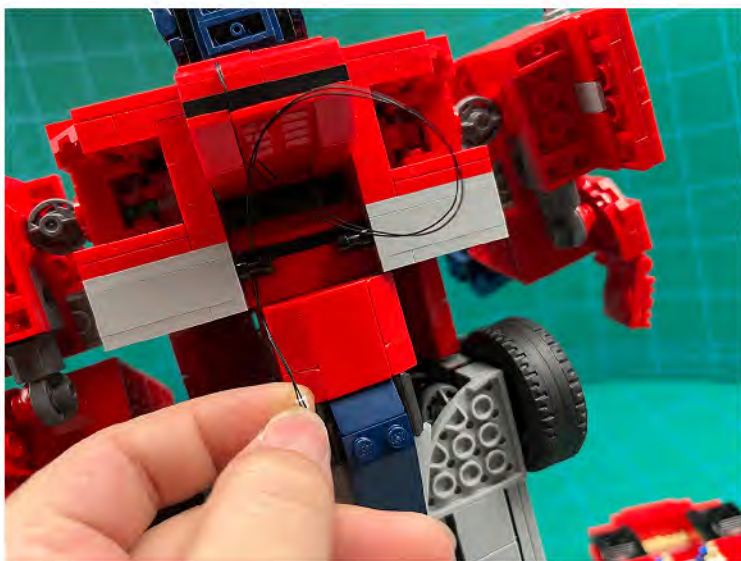

Led Light Installation Guide

Lego 10302

Optimus Prime

same installing method for both side