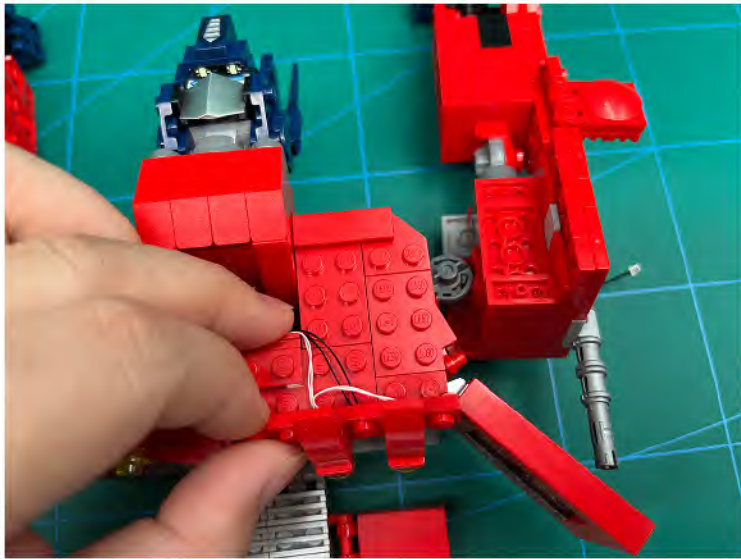

Led Light Installation Guide

Lego 10302

Optimus Prime

same installing method for both side