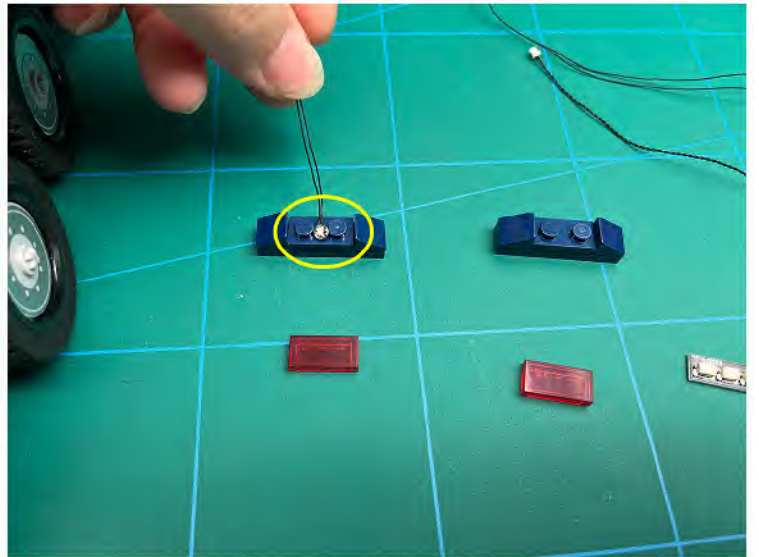

Led Light Installation Guide

Lego 10302

Optimus Prime

same installing method for both side