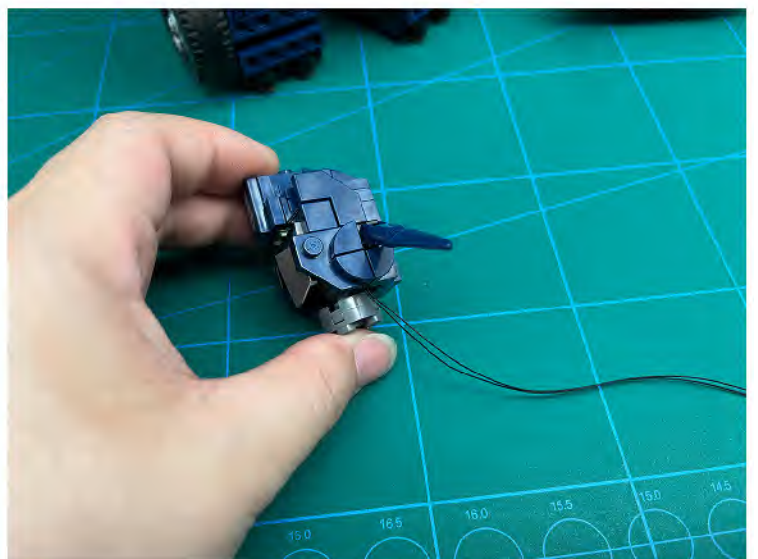

Led Light Installation Guide

Lego 10302

Optimus Prime

same installing method for both side