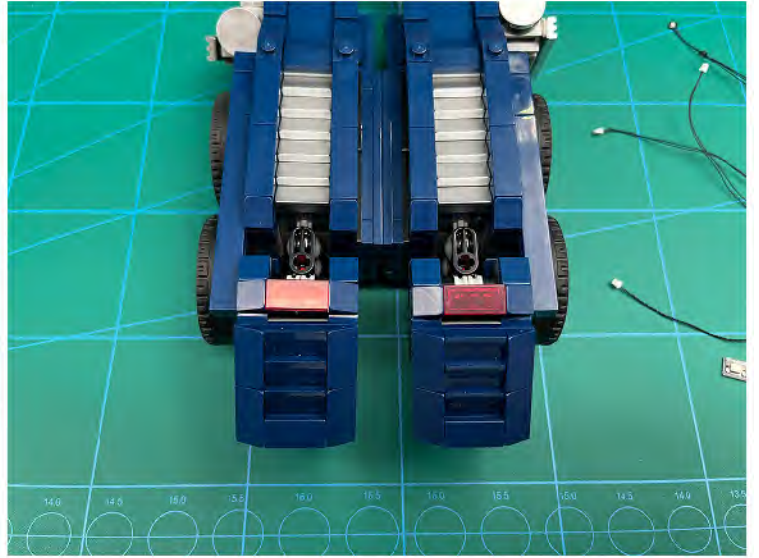

Led Light Installation Guide

Lego 10302

Optimus Prime

same installing method for both side