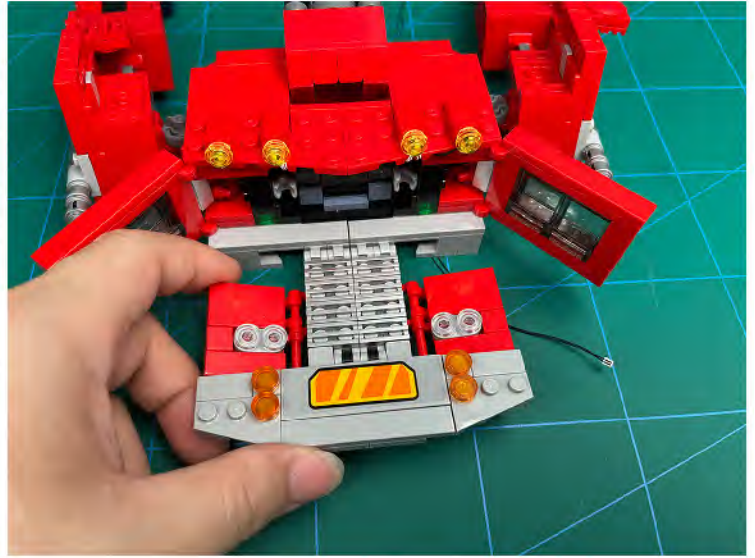

Led Light Installation Guide

Lego 10302

Optimus Prime

same installing method for both side