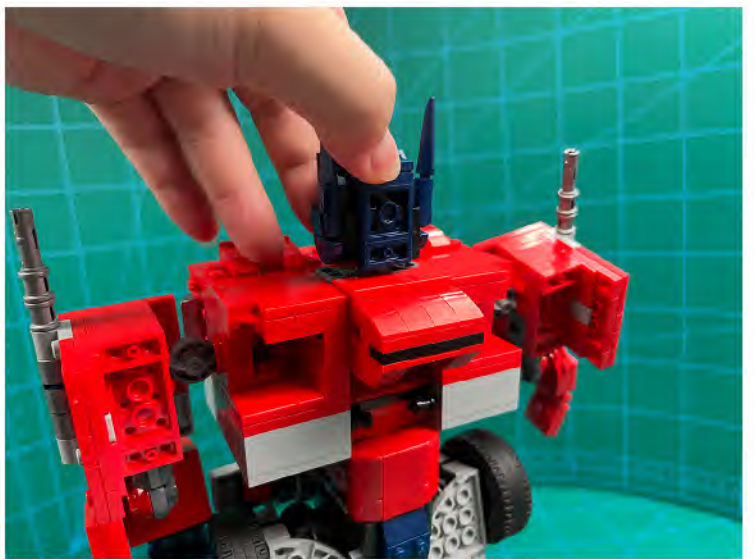

Led Light Installation Guide

Lego 10302

Optimus Prime

same installing method for both side