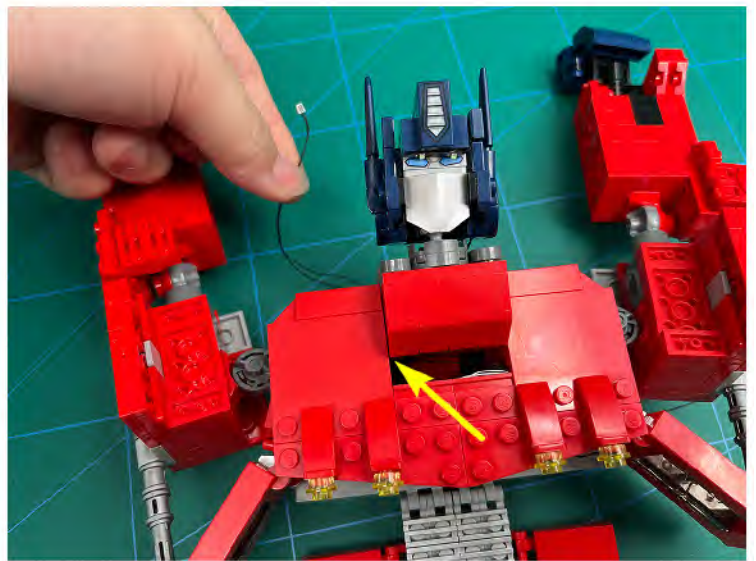

Led Light Installation Guide

Lego 10302

Optimus Prime

same installing method for both side