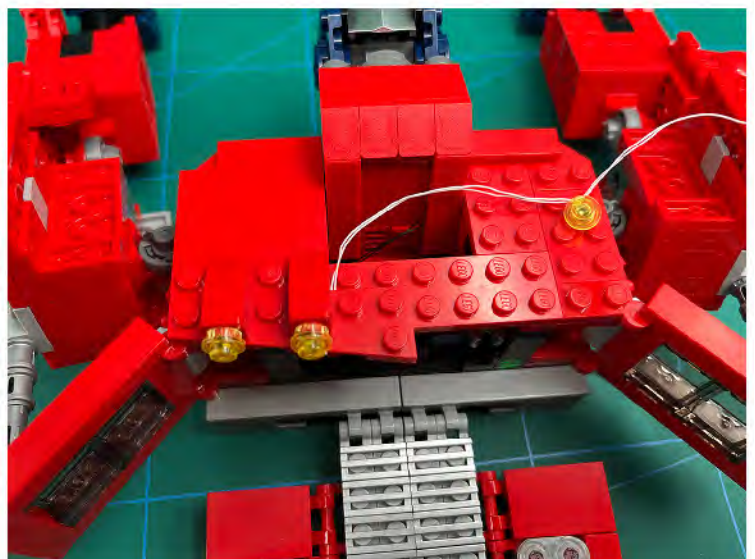

Led Light Installation Guide

Lego 10302

Optimus Prime

same installing method for both side