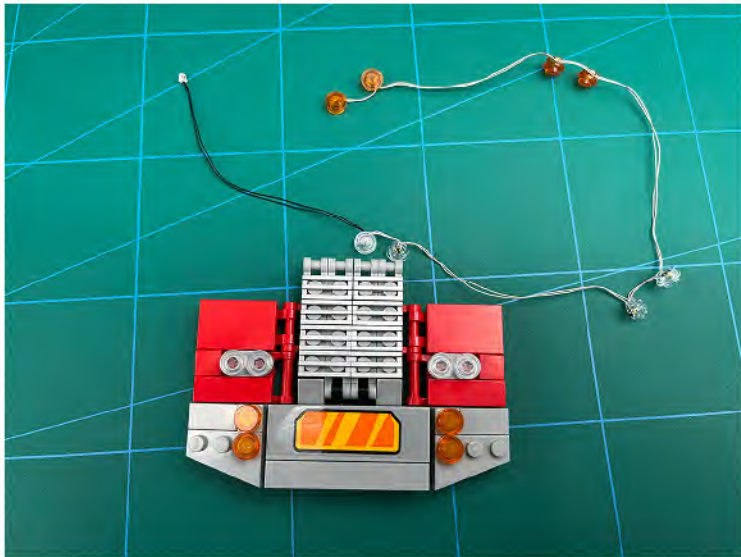

Led Light Installation Guide

Lego 10302

Optimus Prime

same installing method for both side