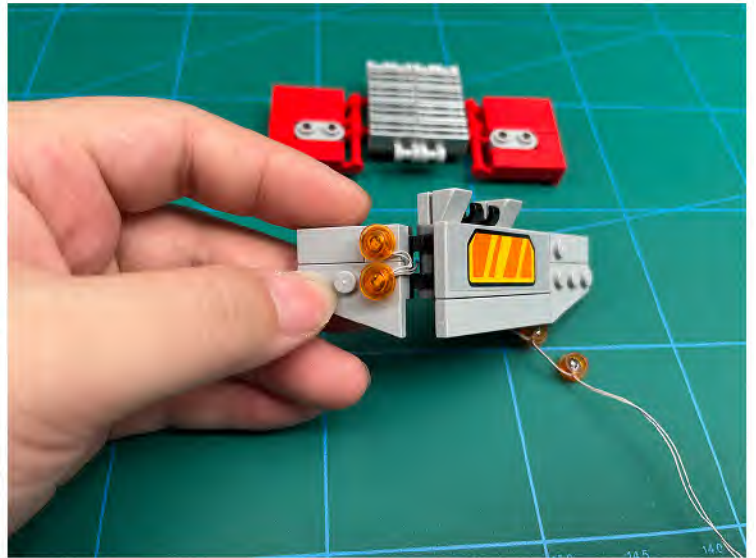

Led Light Installation Guide

Lego 10302

Optimus Prime

same installing method for both side