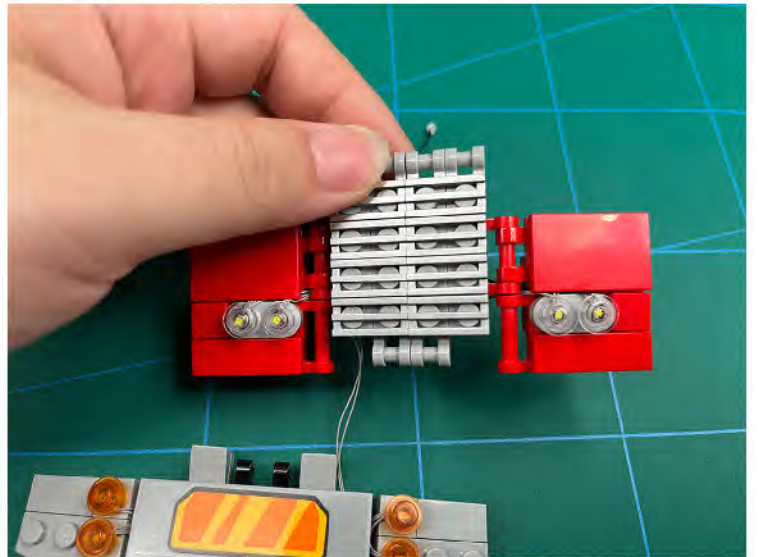

Led Light Installation Guide

Lego 10302

Optimus Prime

same installing method for both side