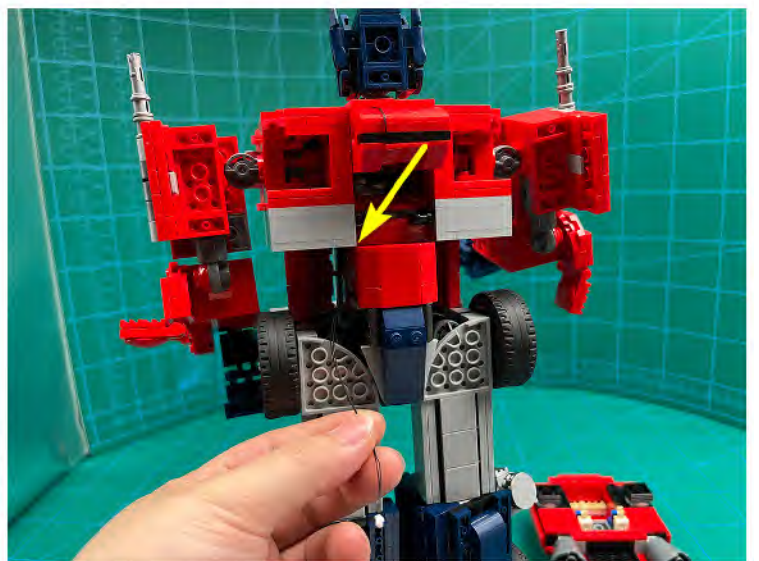

Led Light Installation Guide

Lego 10302

Optimus Prime

same installing method for both side