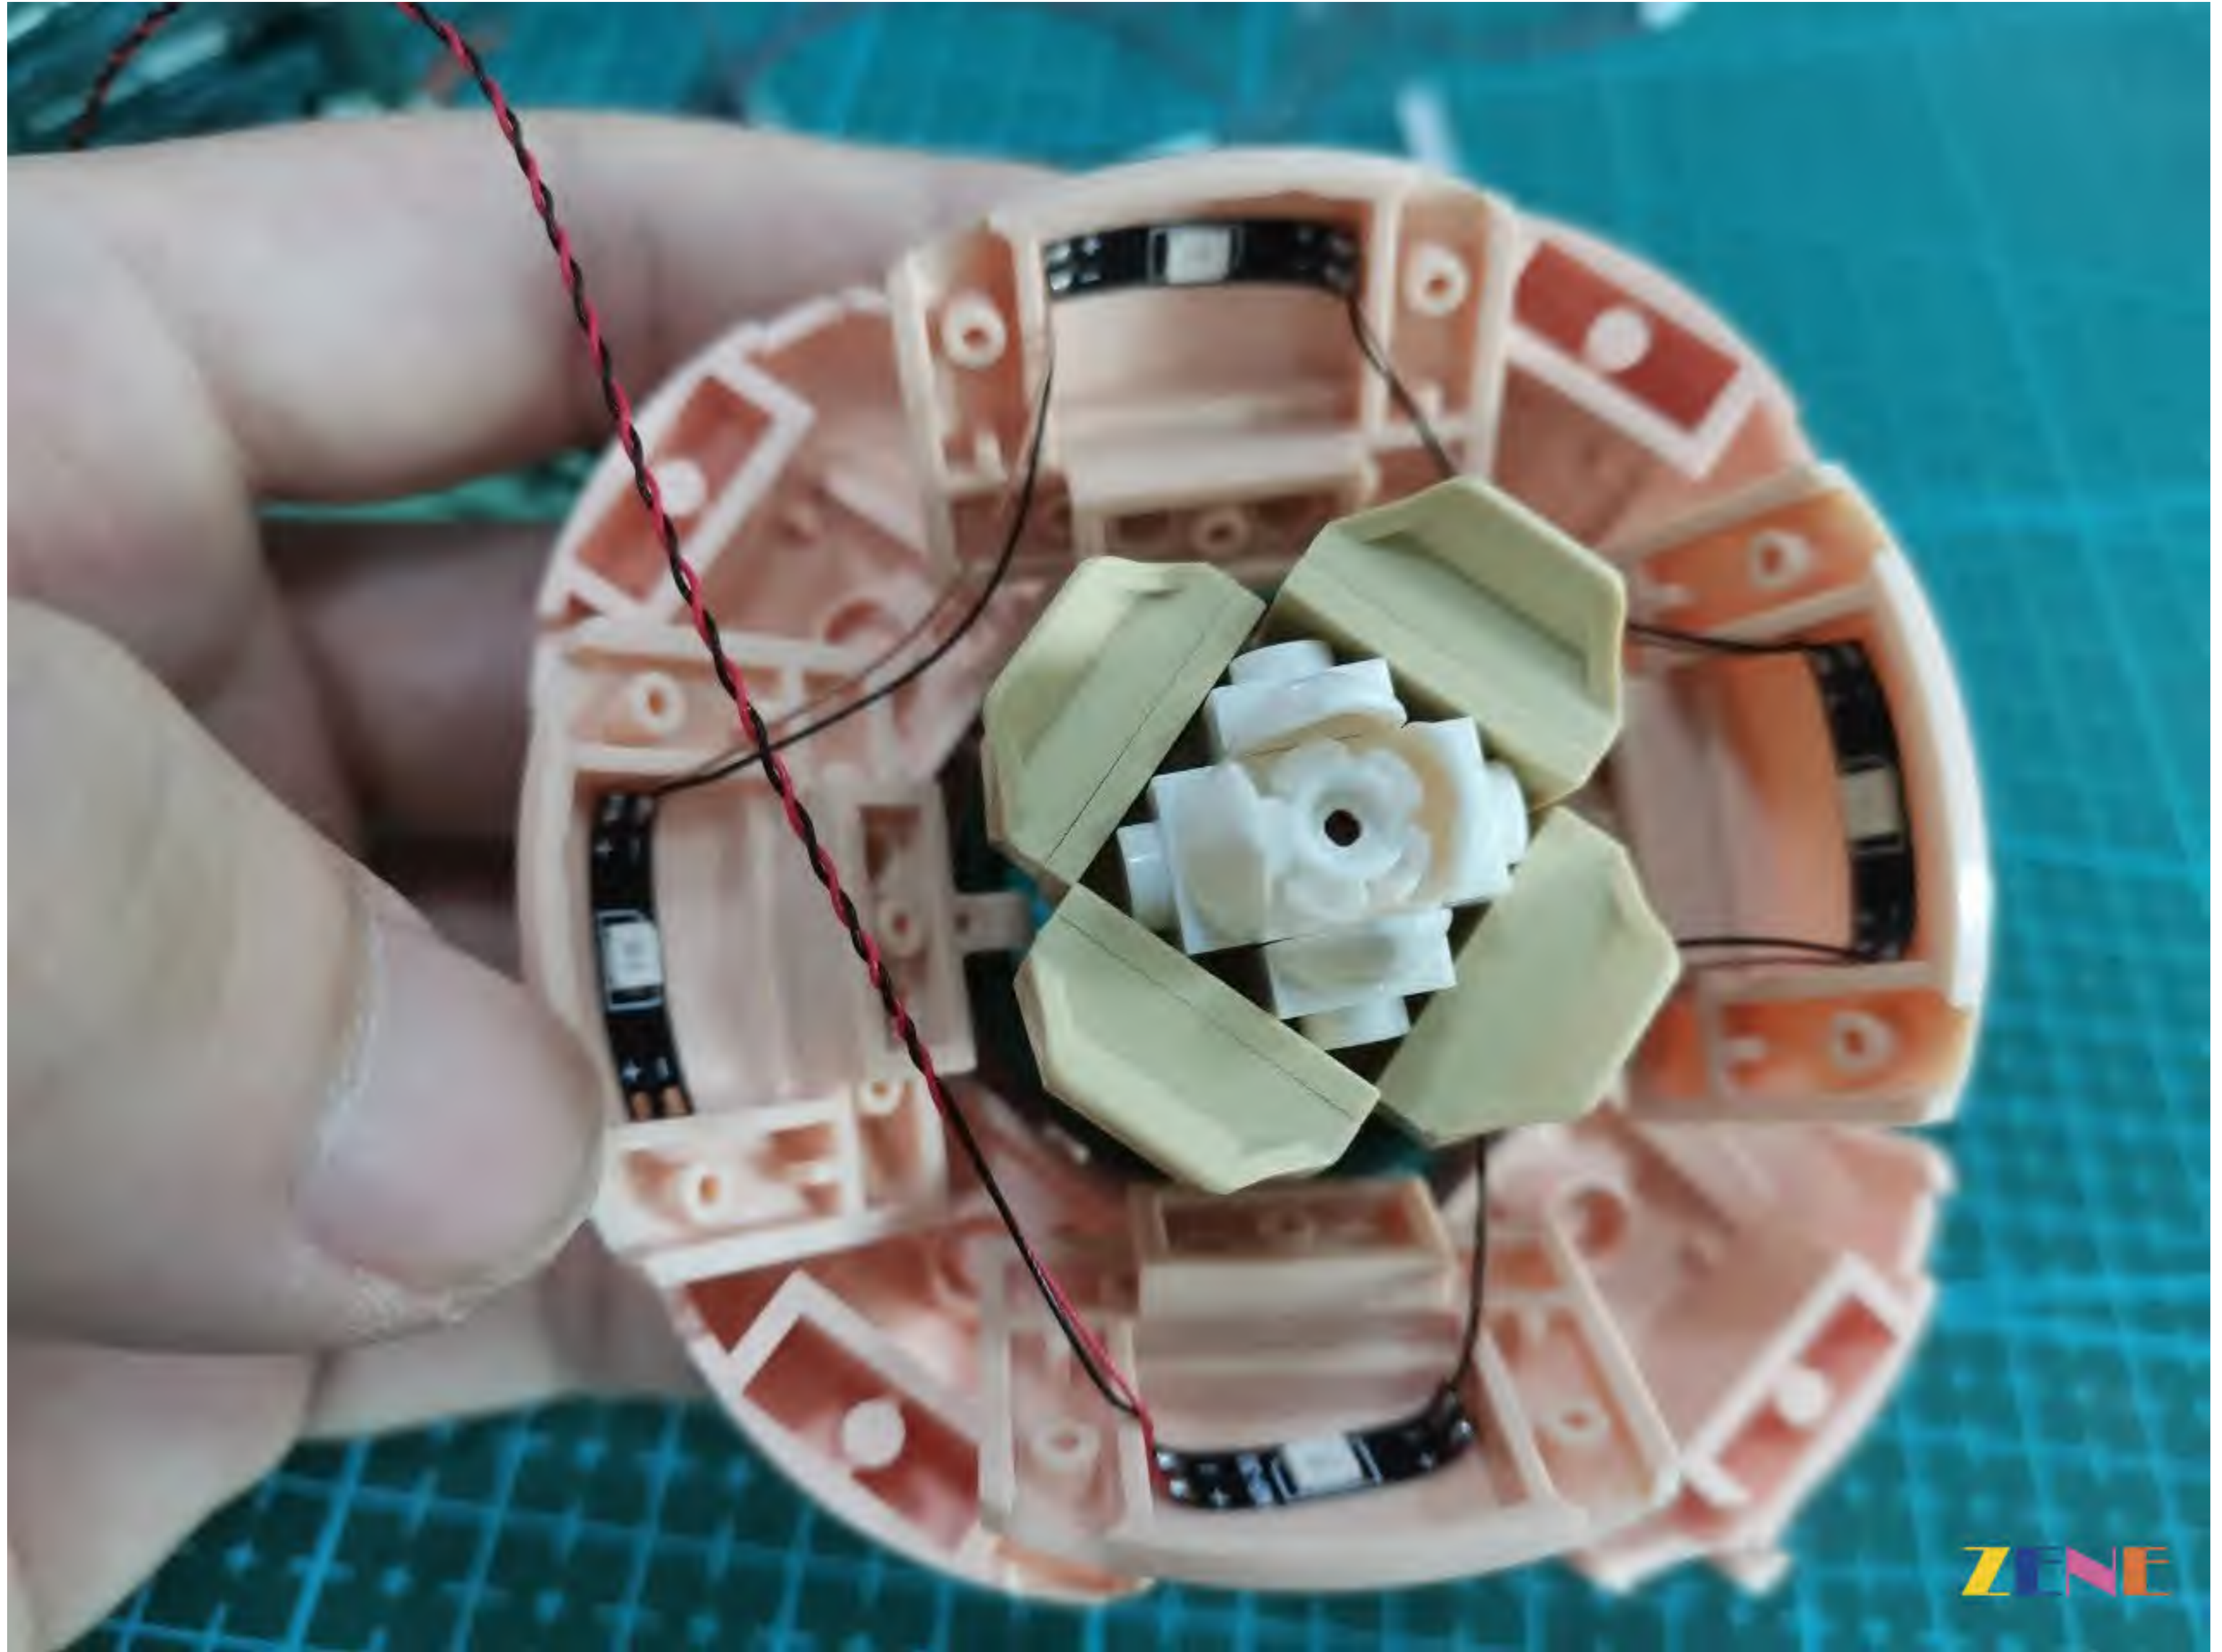

Charging method of lithium battery

3.7V 500mA lithium battery

Note: The charging time of lithium battery is 1.5-2 hours.

After charging, please disconnect the USB link in time

带茎叶片

ZENE

Diner
遥控可操作多种灯光模式

金鱼草