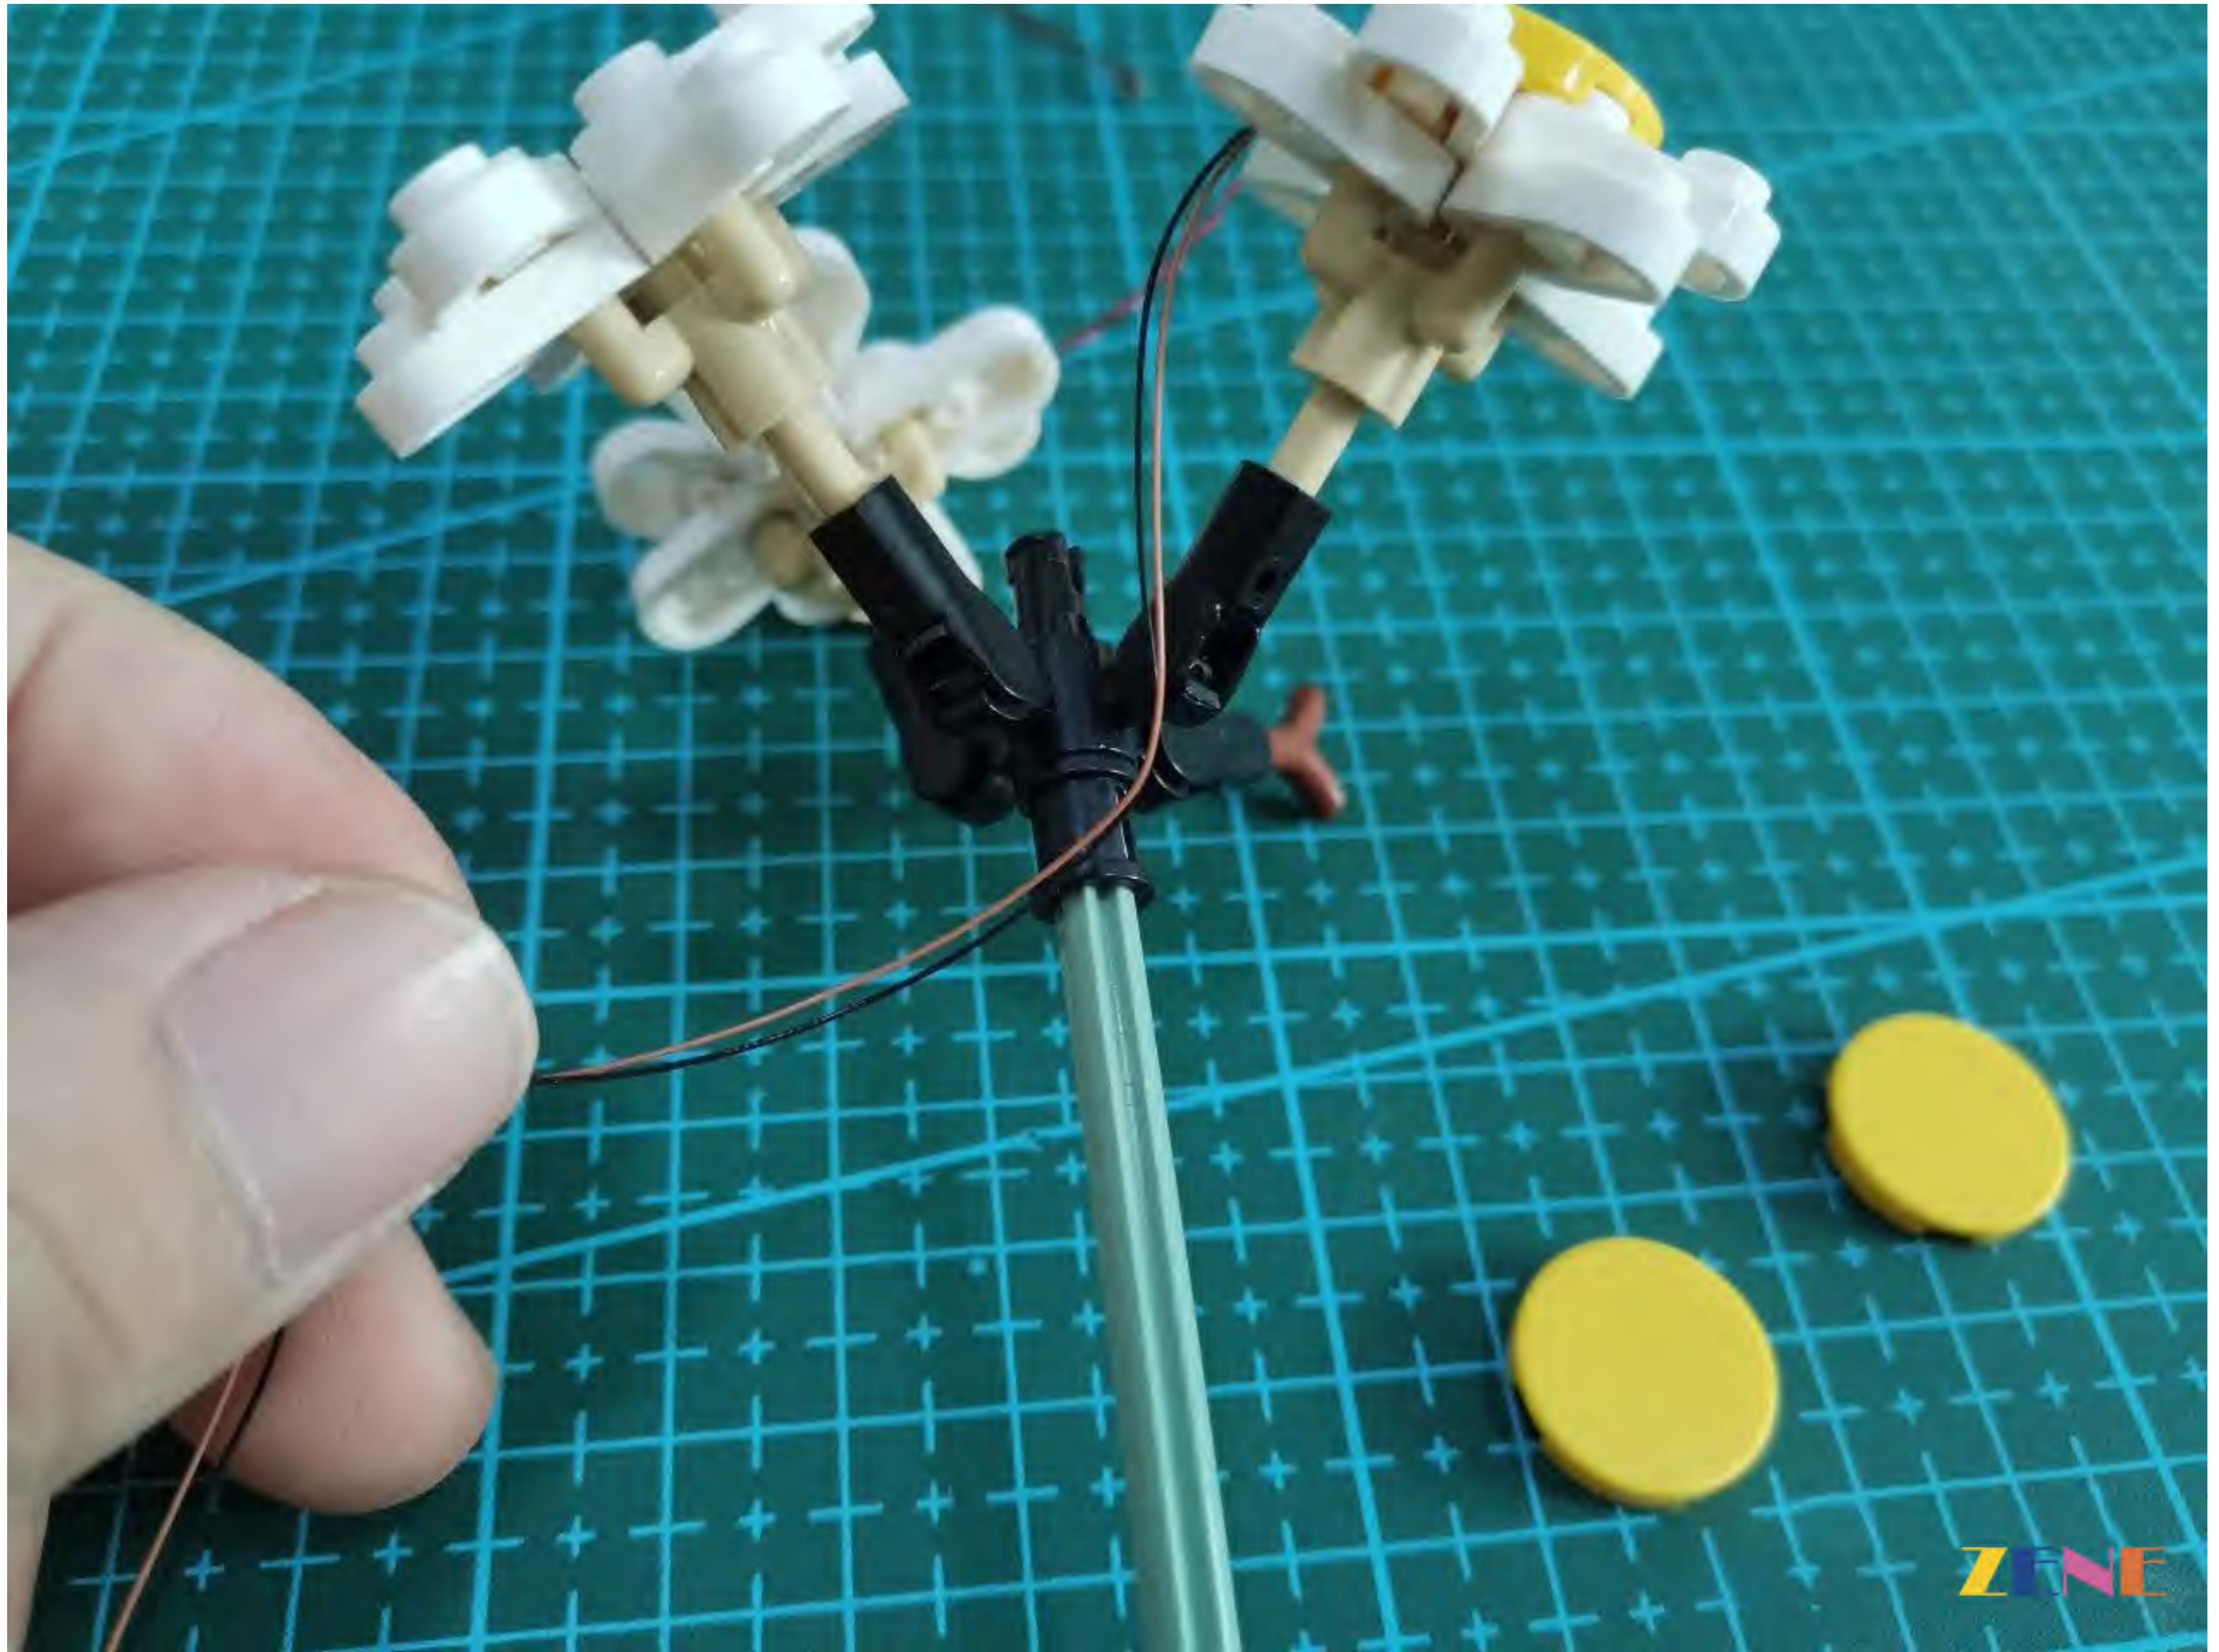

Charging method of lithium battery

3.7V 500mA lithium battery

Note: The charging time of lithium battery is 1.5-2 hours.

After charging, please disconnect the USB link in time

带茎叶片

ZENE

Diner
遥控可操作多种灯光模式

金鱼草