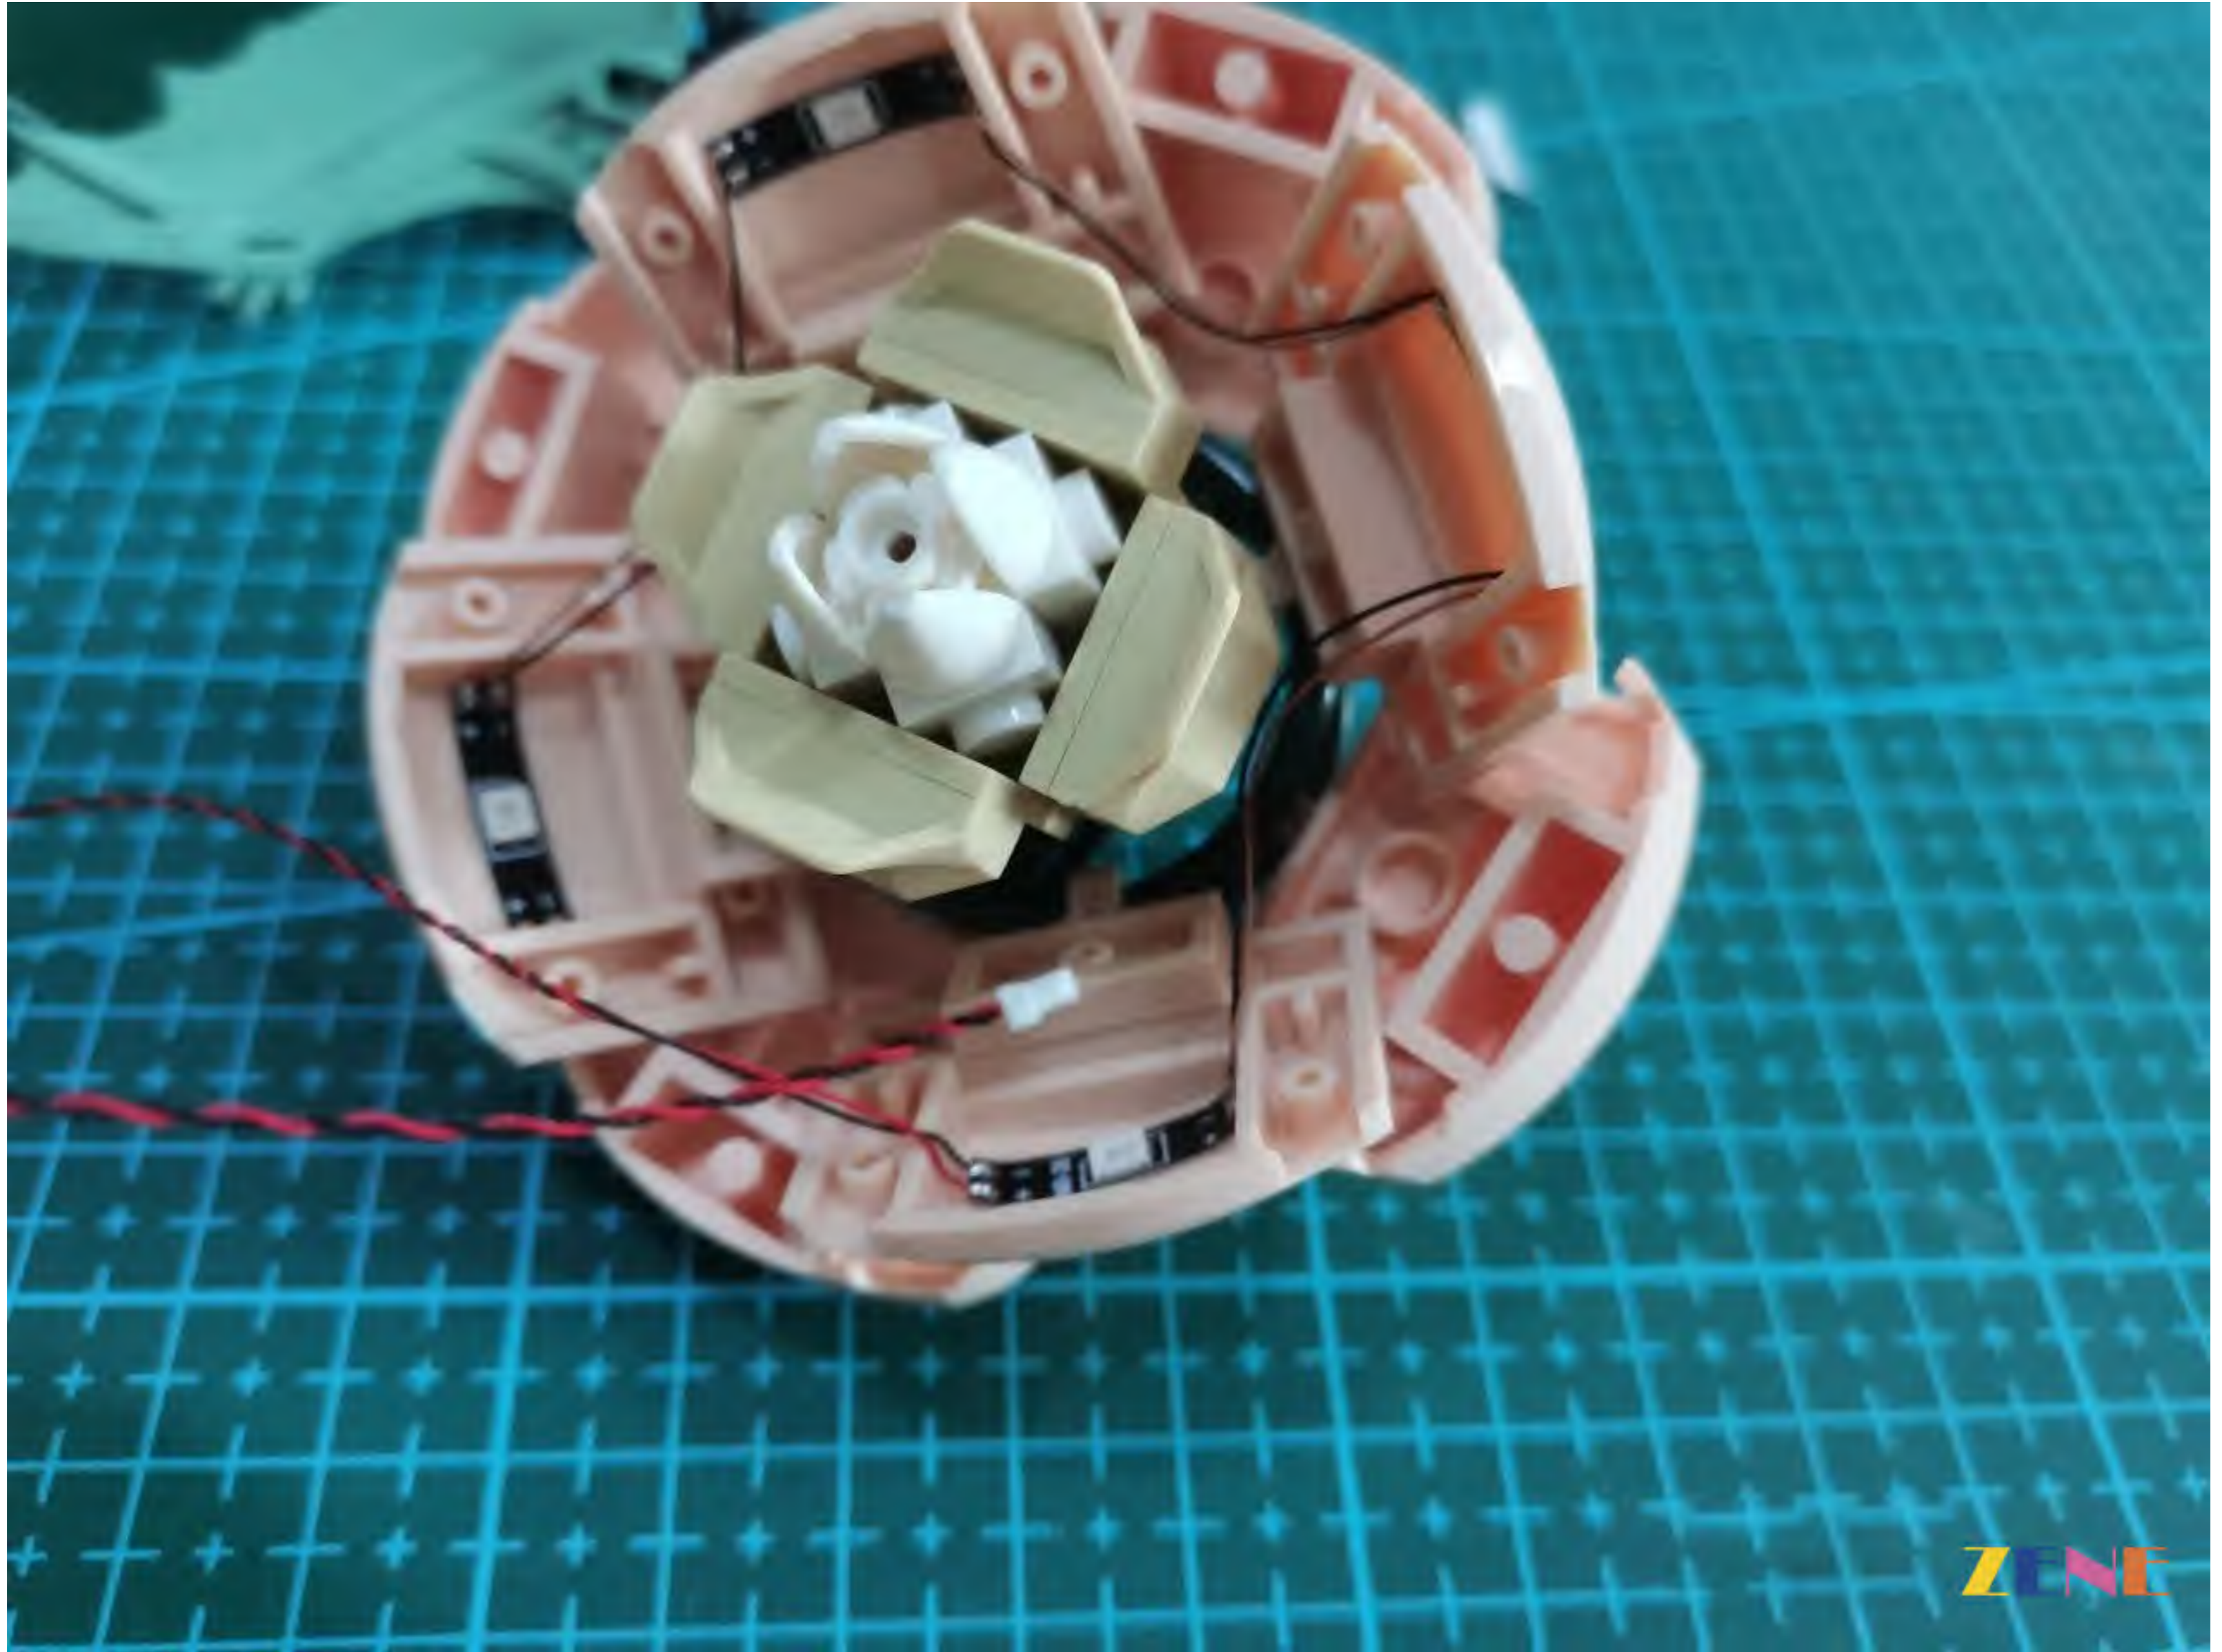

Charging method of lithium battery

3.7V 500mA lithium battery

Note: The charging time of lithium battery is 1.5-2 hours.

After charging, please disconnect the USB link in time

带茎叶片

ZENE

Diner
遥控可操作多种灯光模式

金鱼草