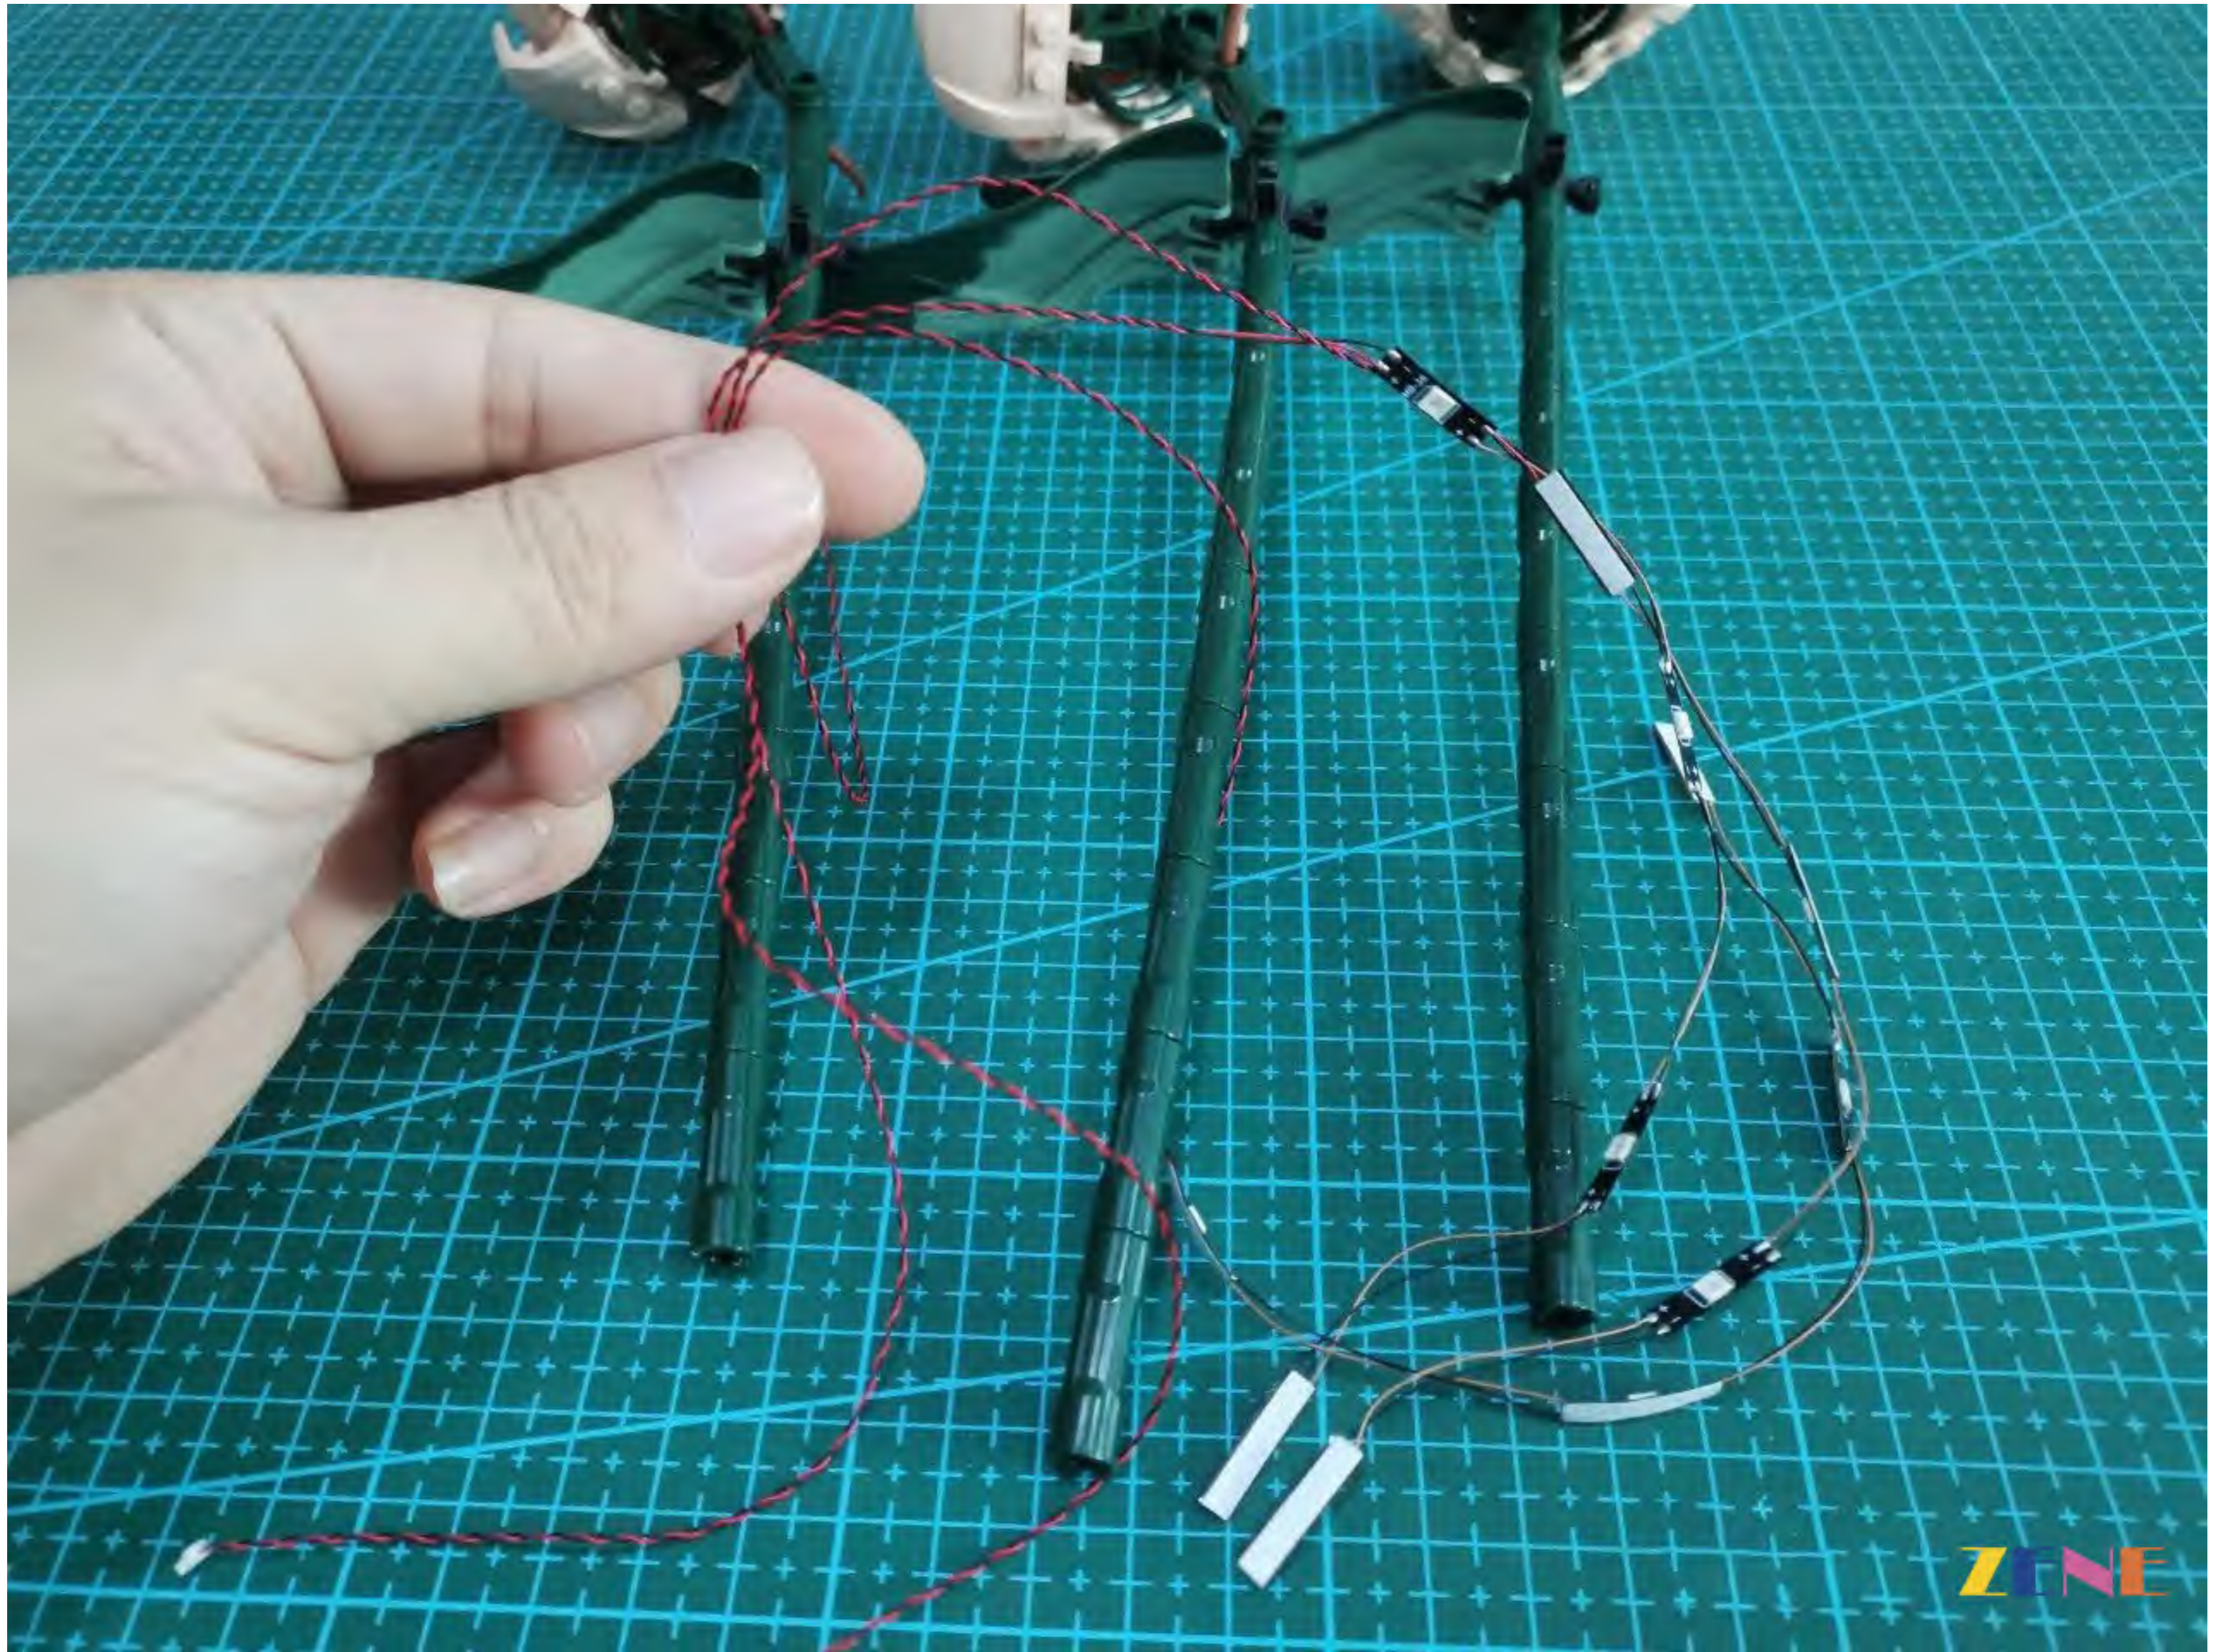

Charging method of lithium battery

3.7V 500mA lithium battery

Note: The charging time of lithium battery is 1.5-2 hours.

After charging, please disconnect the USB link in time

带茎叶片

ZENE

Diner
遥控可操作多种灯光模式

金鱼草