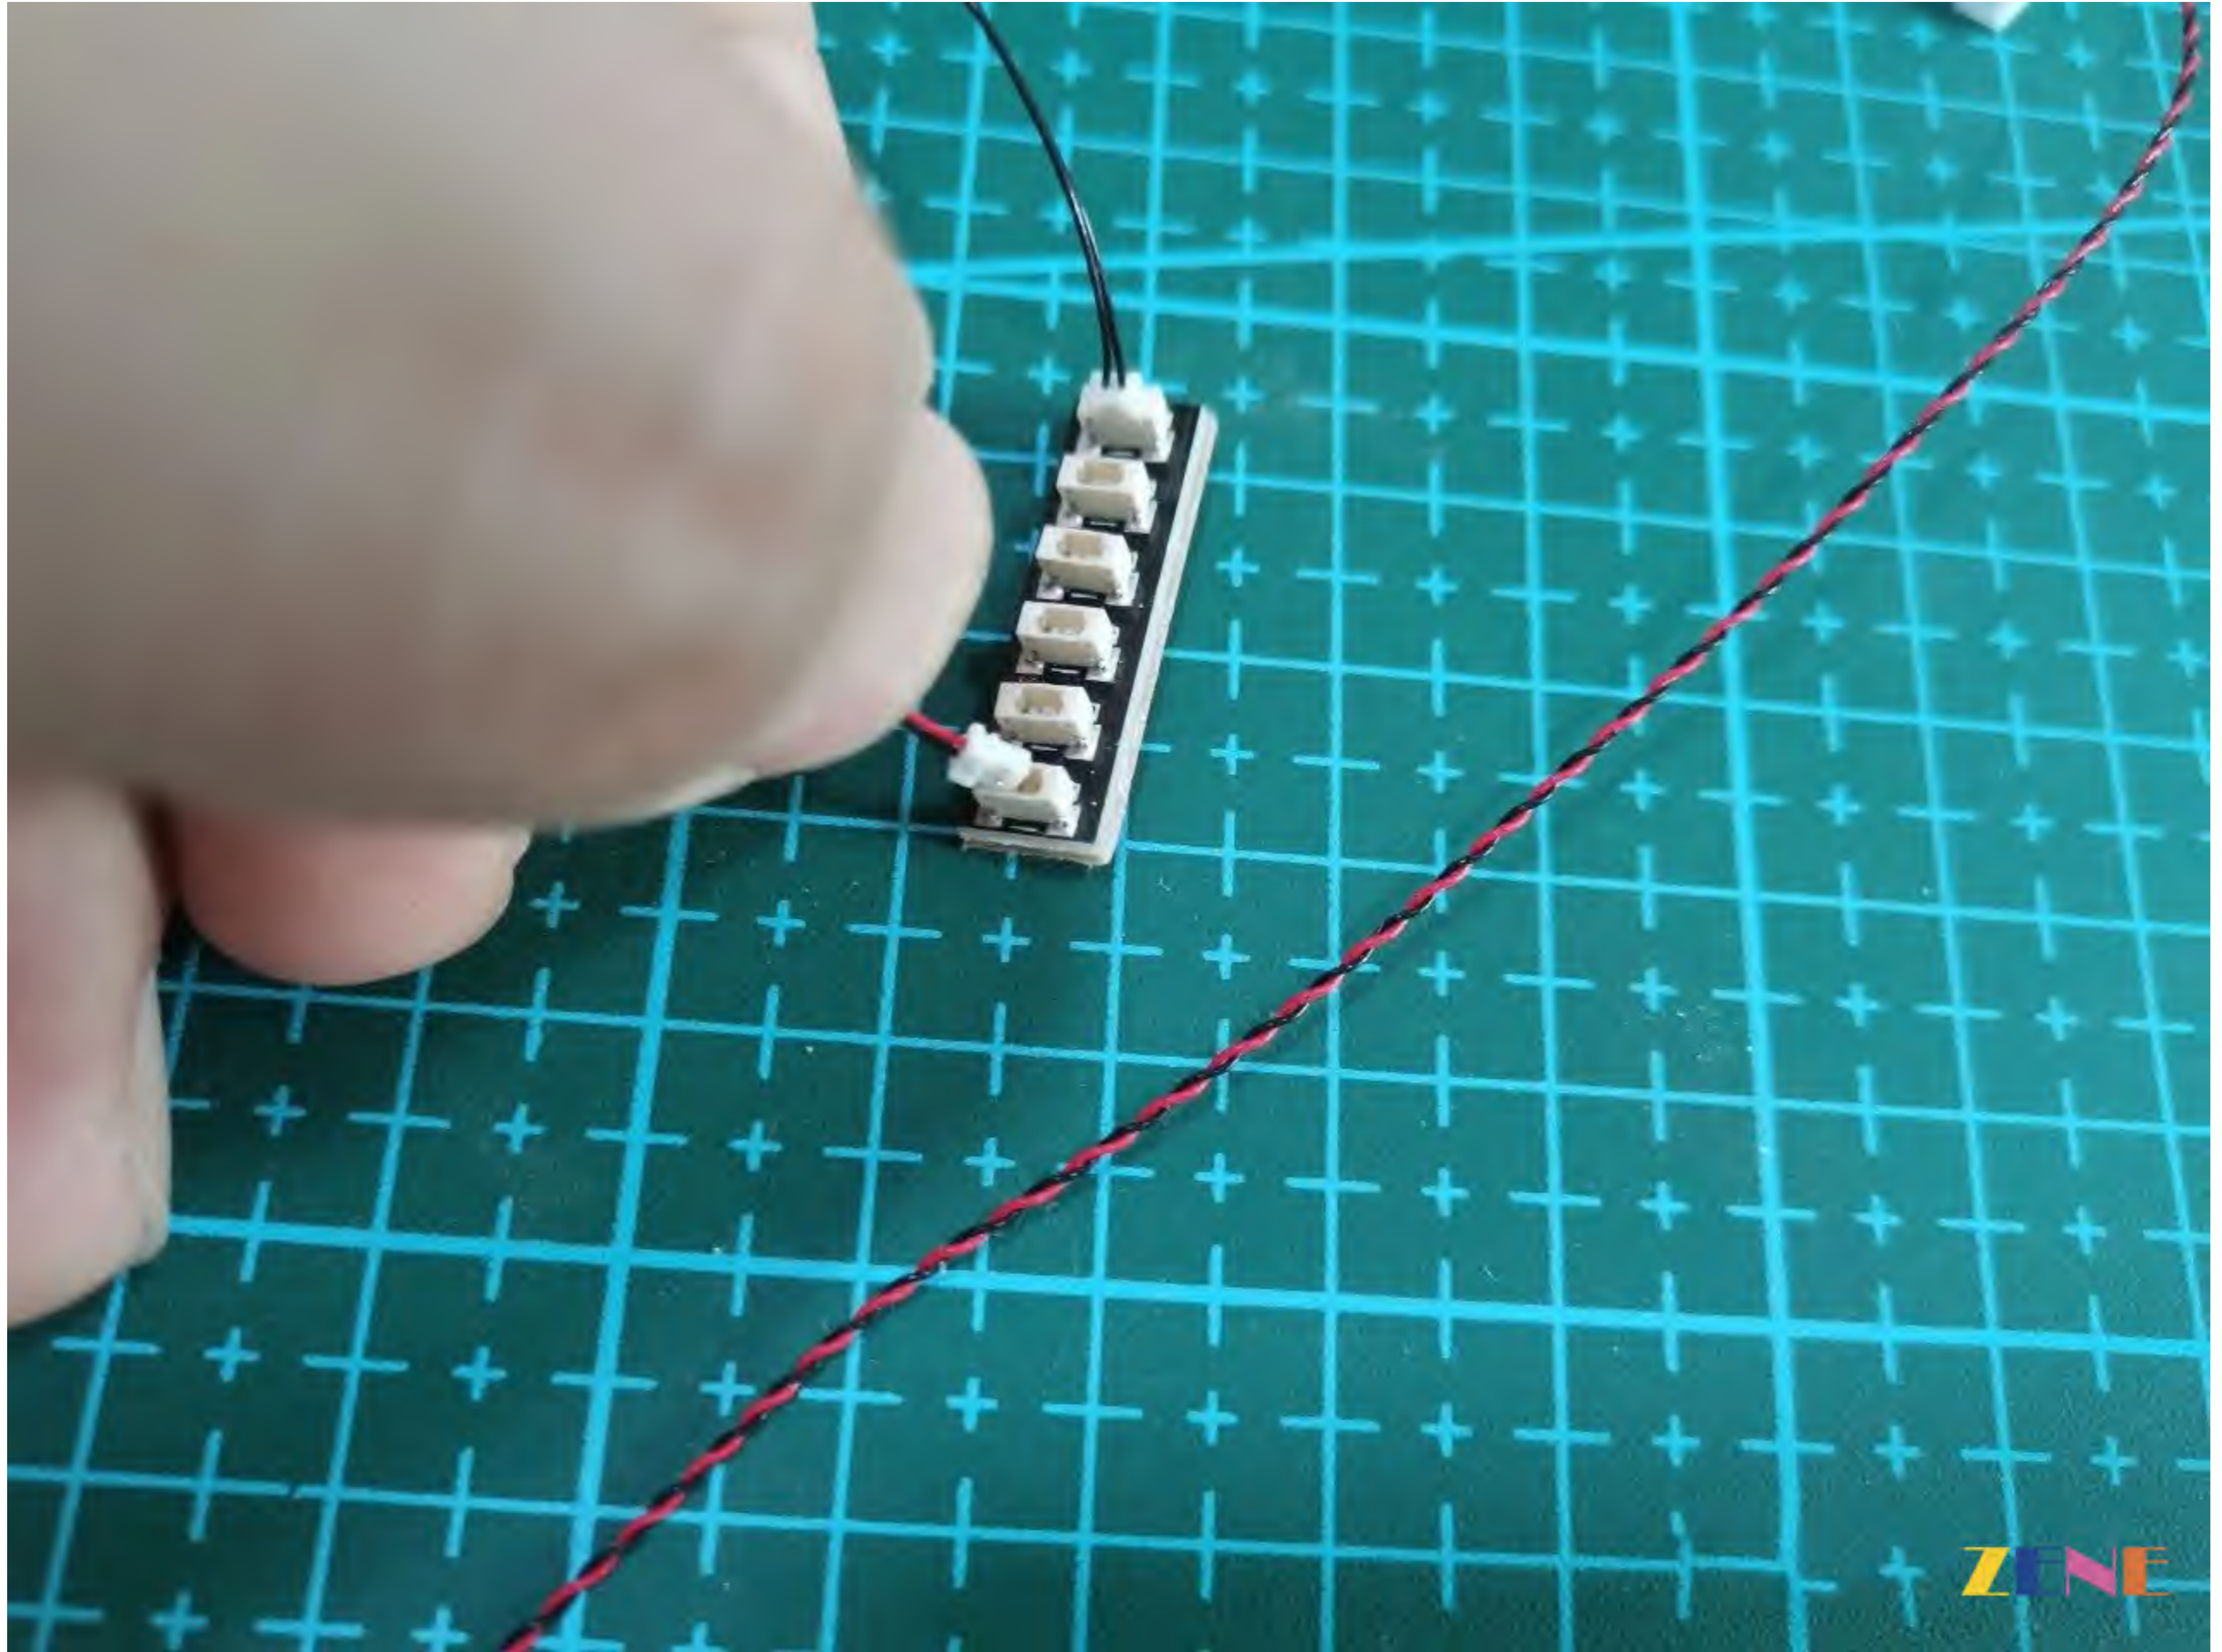

Charging method of lithium battery

3.7V 500mA lithium battery

Note: The charging time of lithium battery is 1.5-2 hours.

After charging, please disconnect the USB link in time

带茎叶片

ZENE

Diner
遥控可操作多种灯光模式

金鱼草