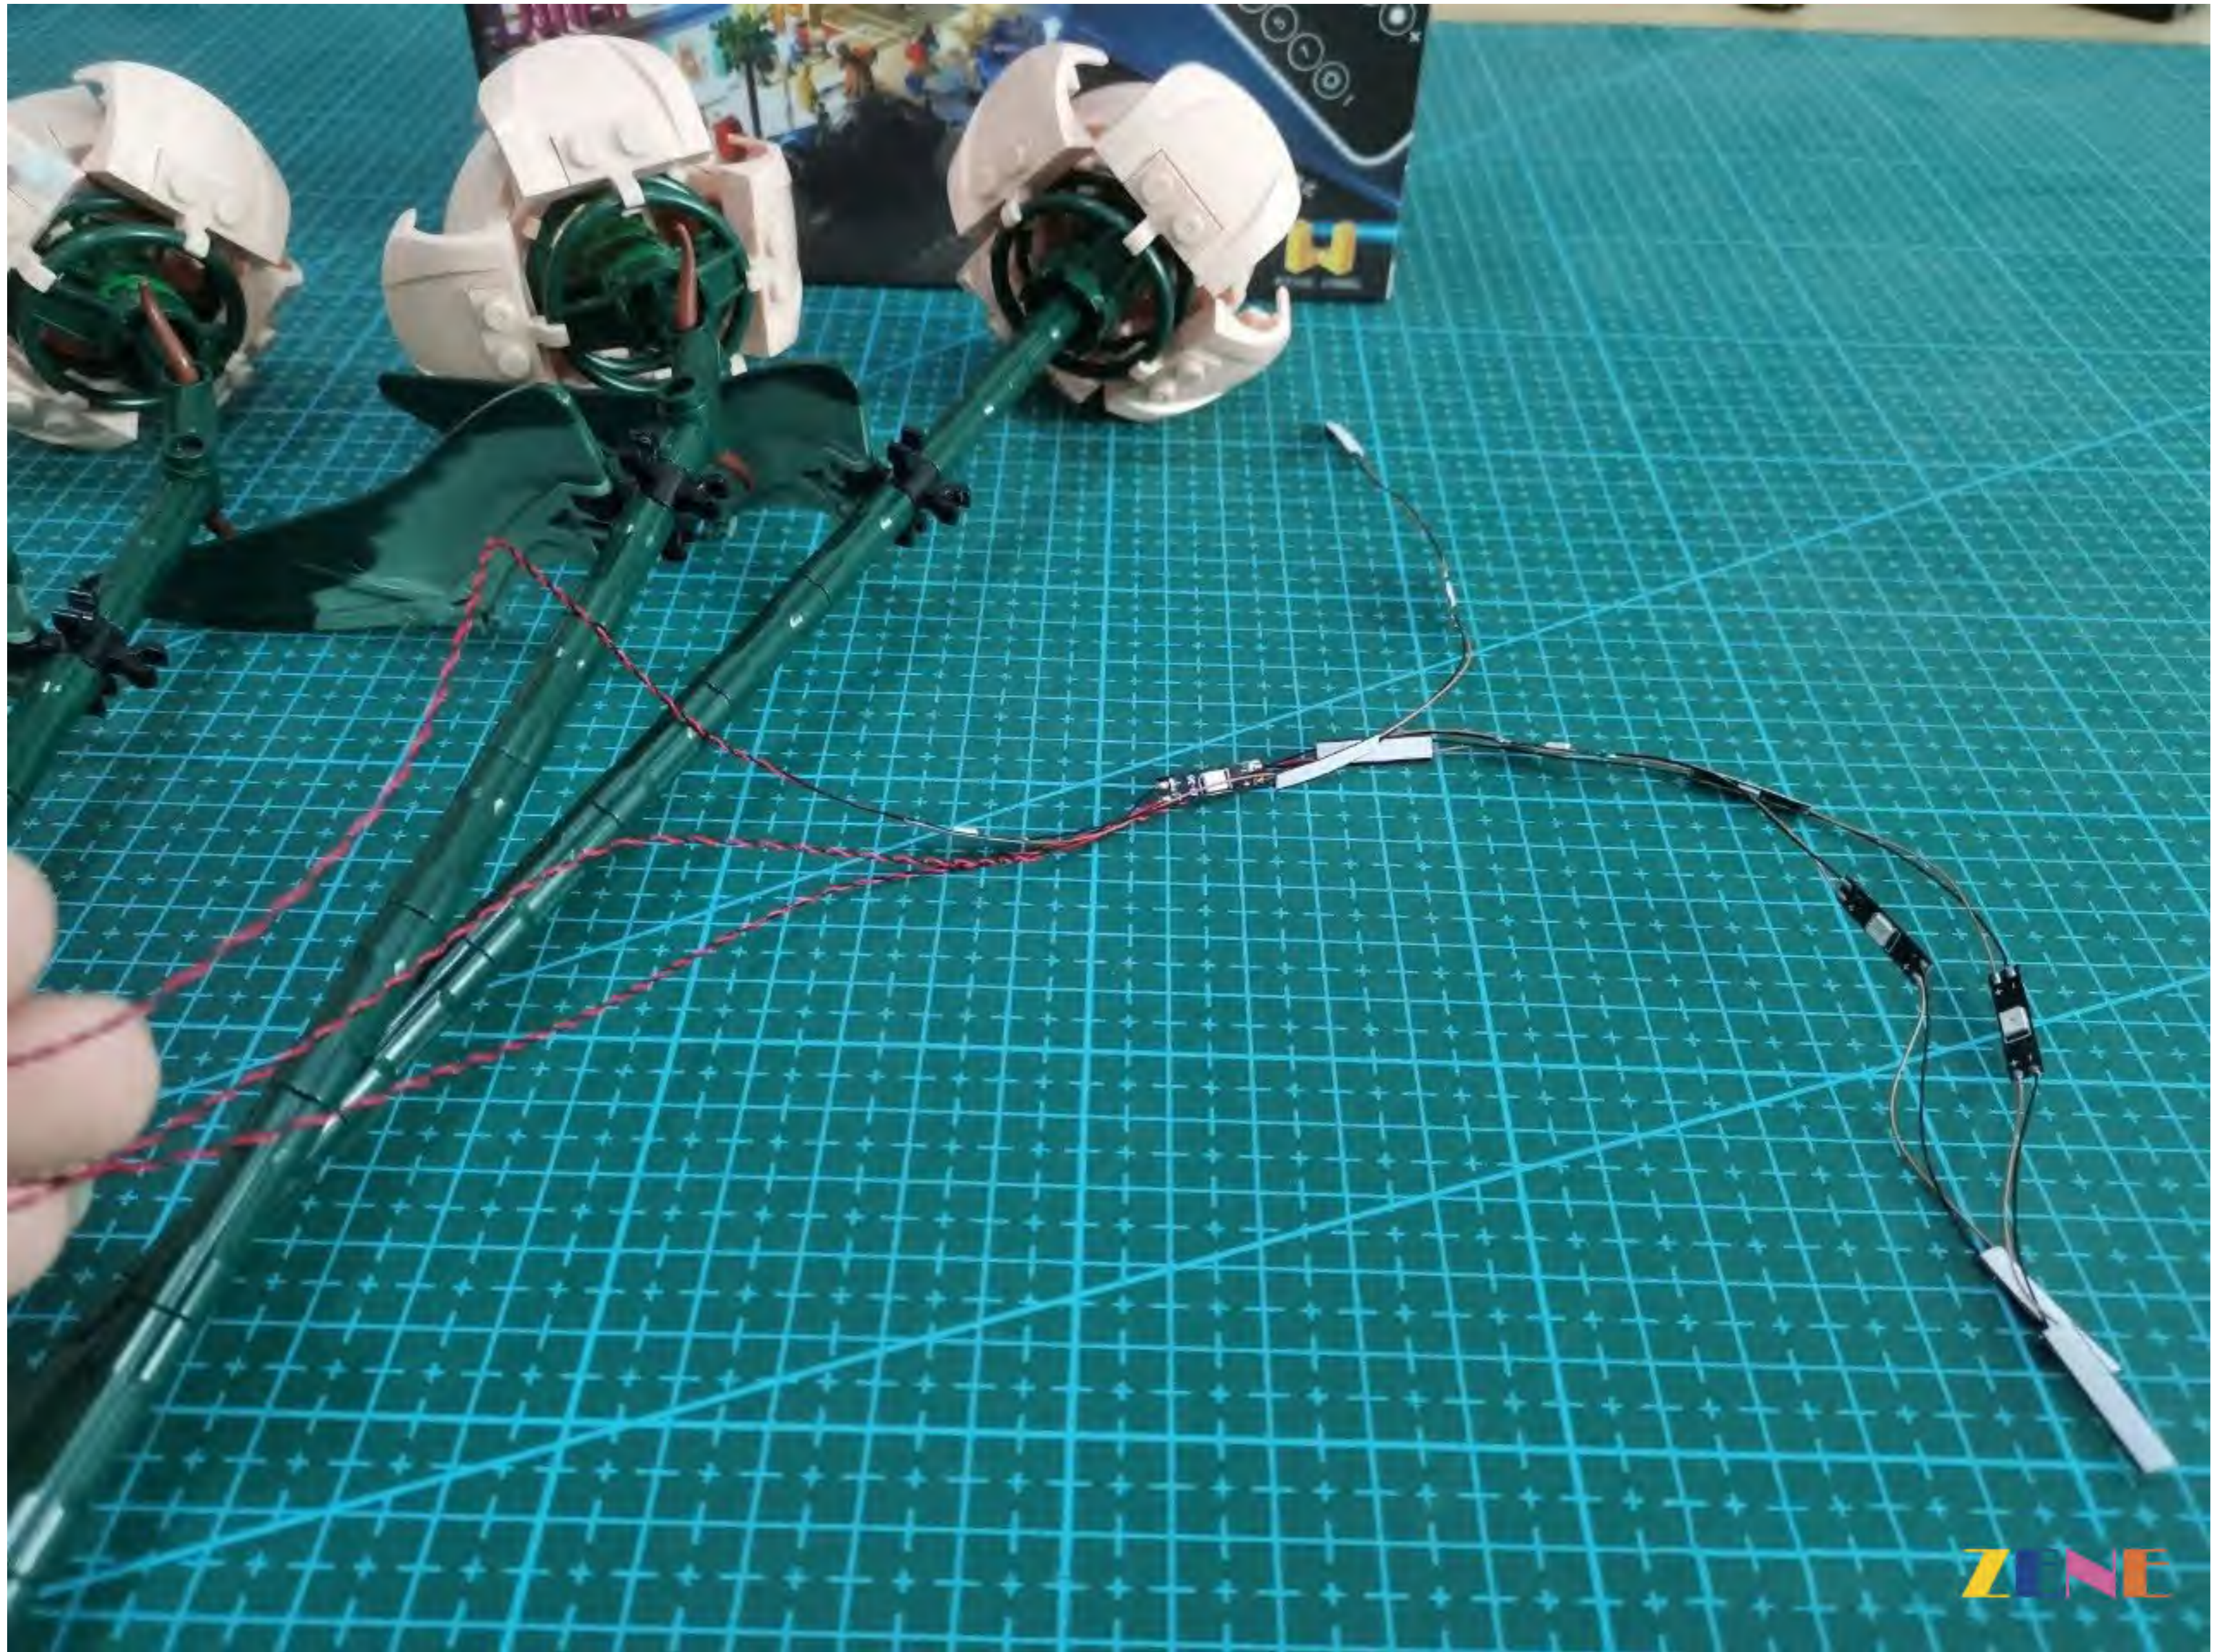

Charging method of lithium battery

3.7V 500mA lithium battery

Note: The charging time of lithium battery is 1.5-2 hours.

After charging, please disconnect the USB link in time

带茎叶片

ZENE

Diner
遥控可操作多种灯光模式

金鱼草