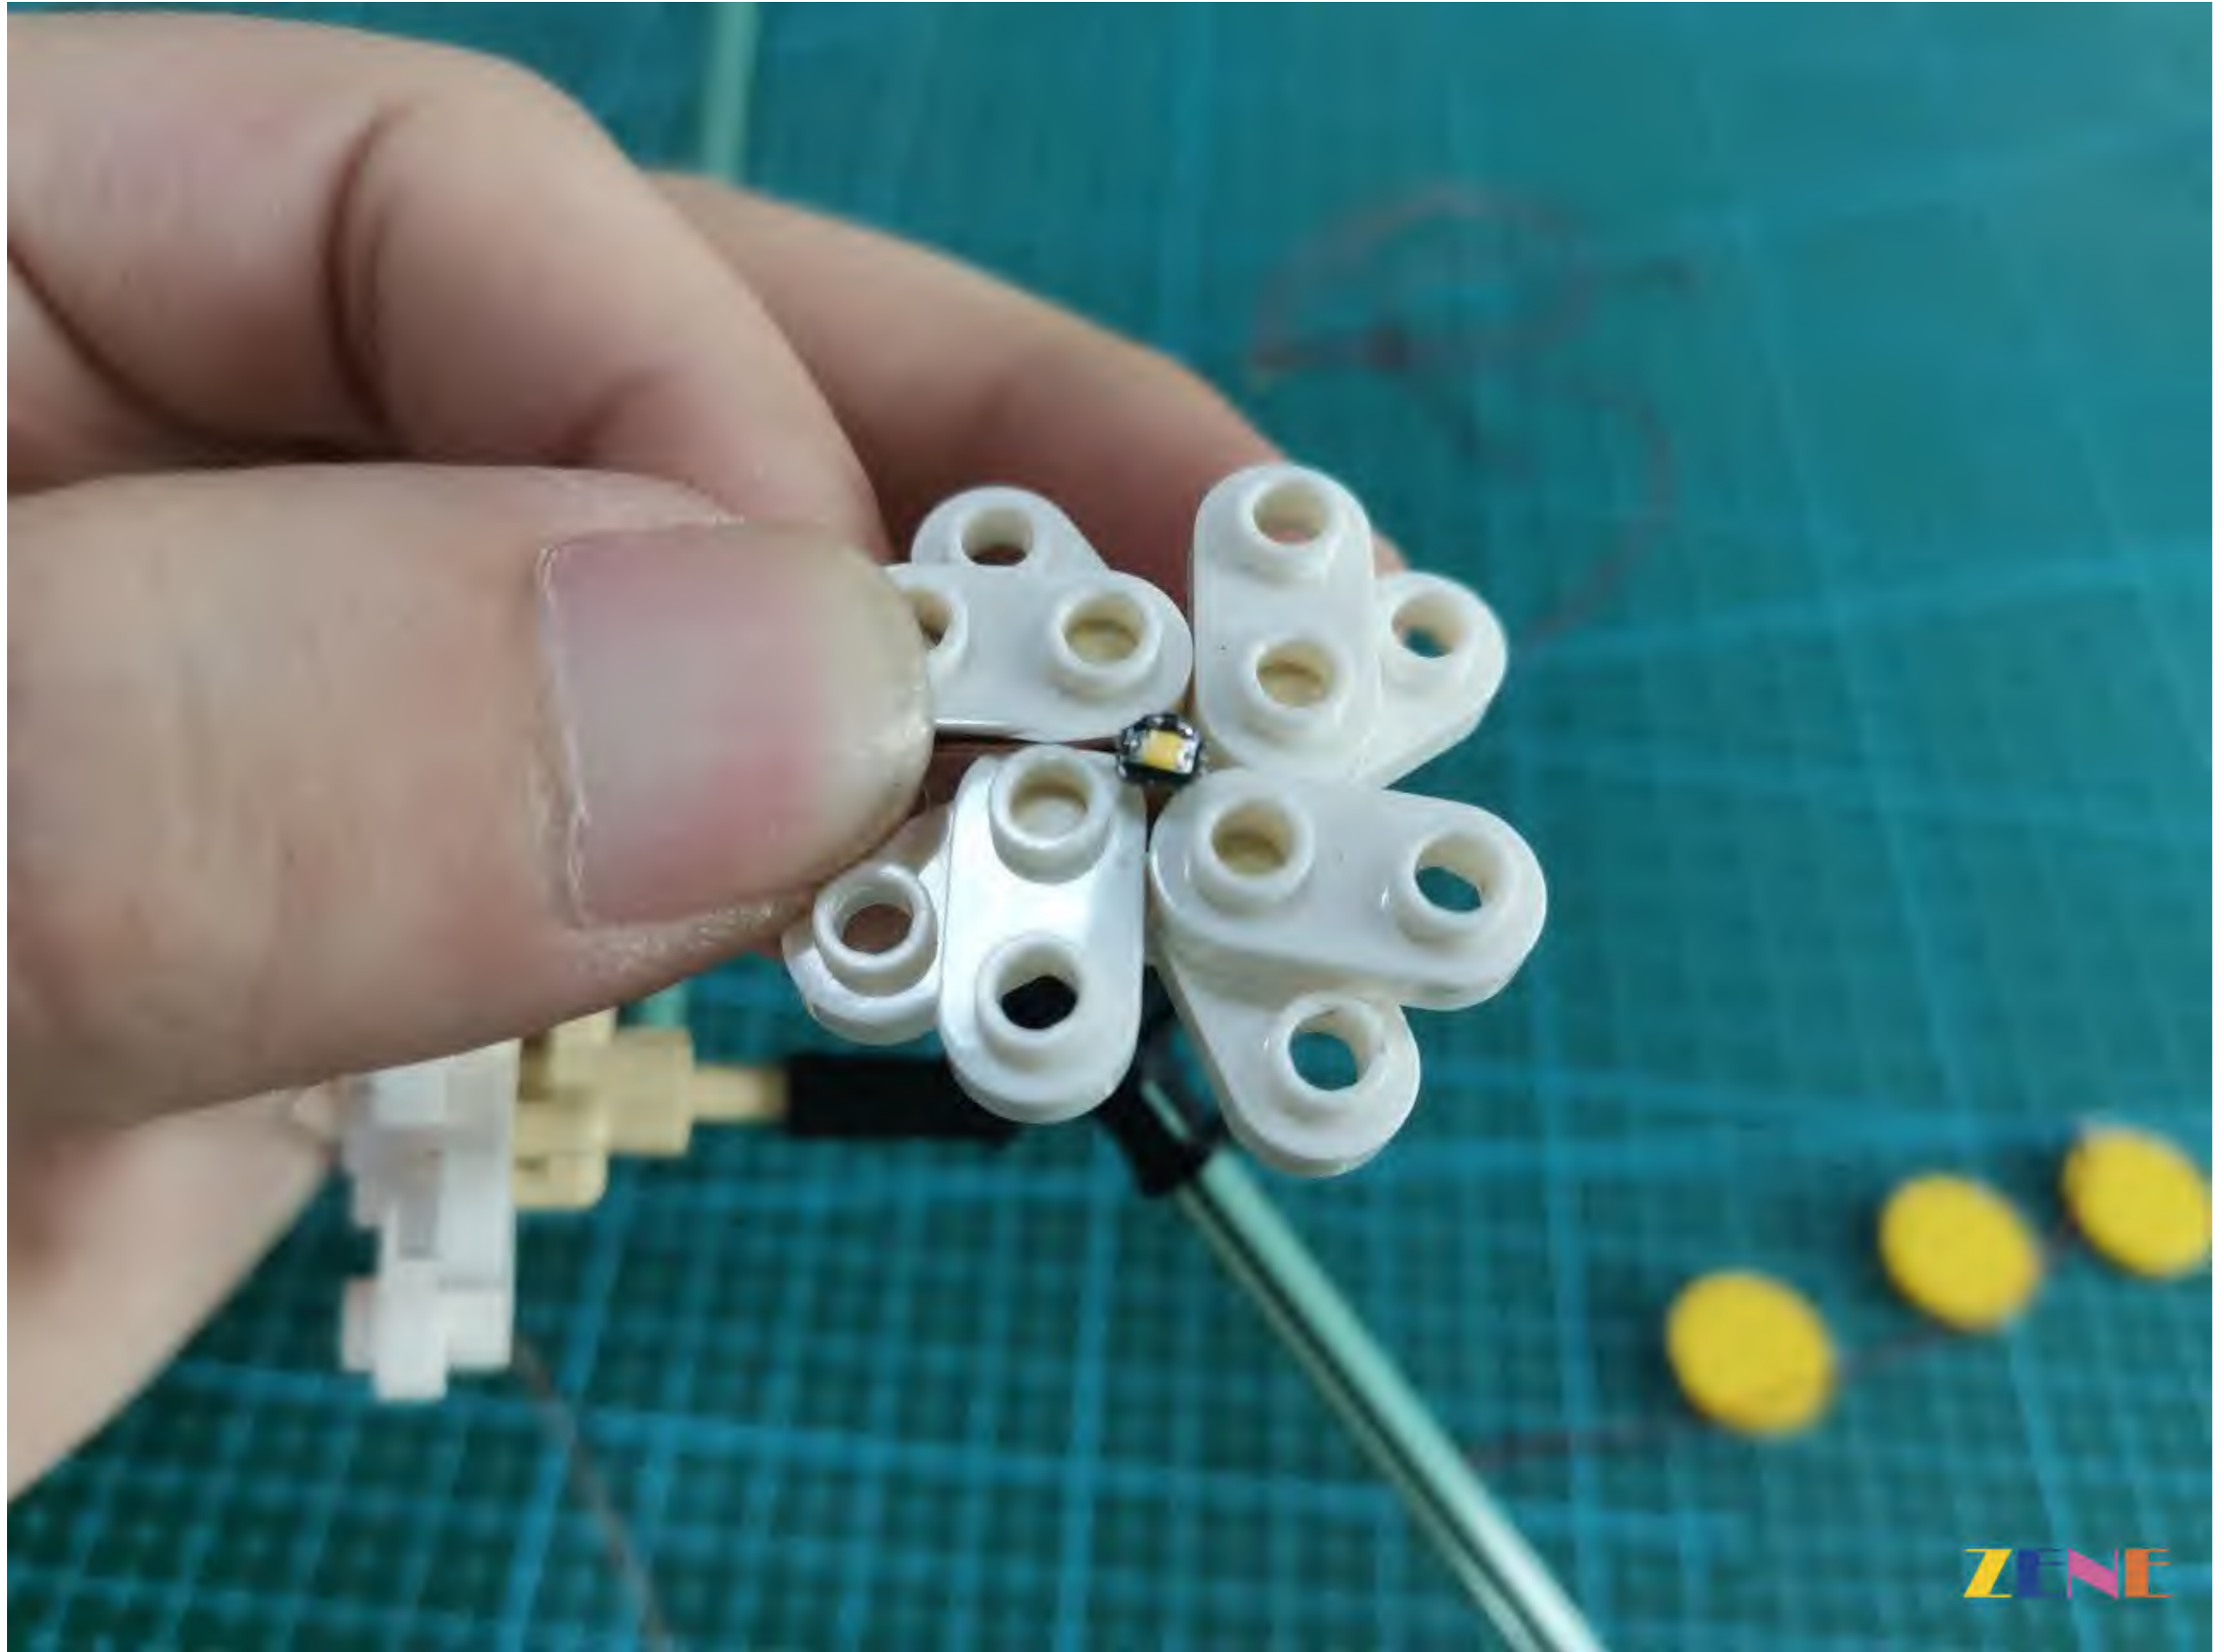

Charging method of lithium battery

3.7V 500mA lithium battery

Note: The charging time of lithium battery is 1.5-2 hours.

After charging, please disconnect the USB link in time

带茎叶片

ZENE

Diner
遥控可操作多种灯光模式

金鱼草