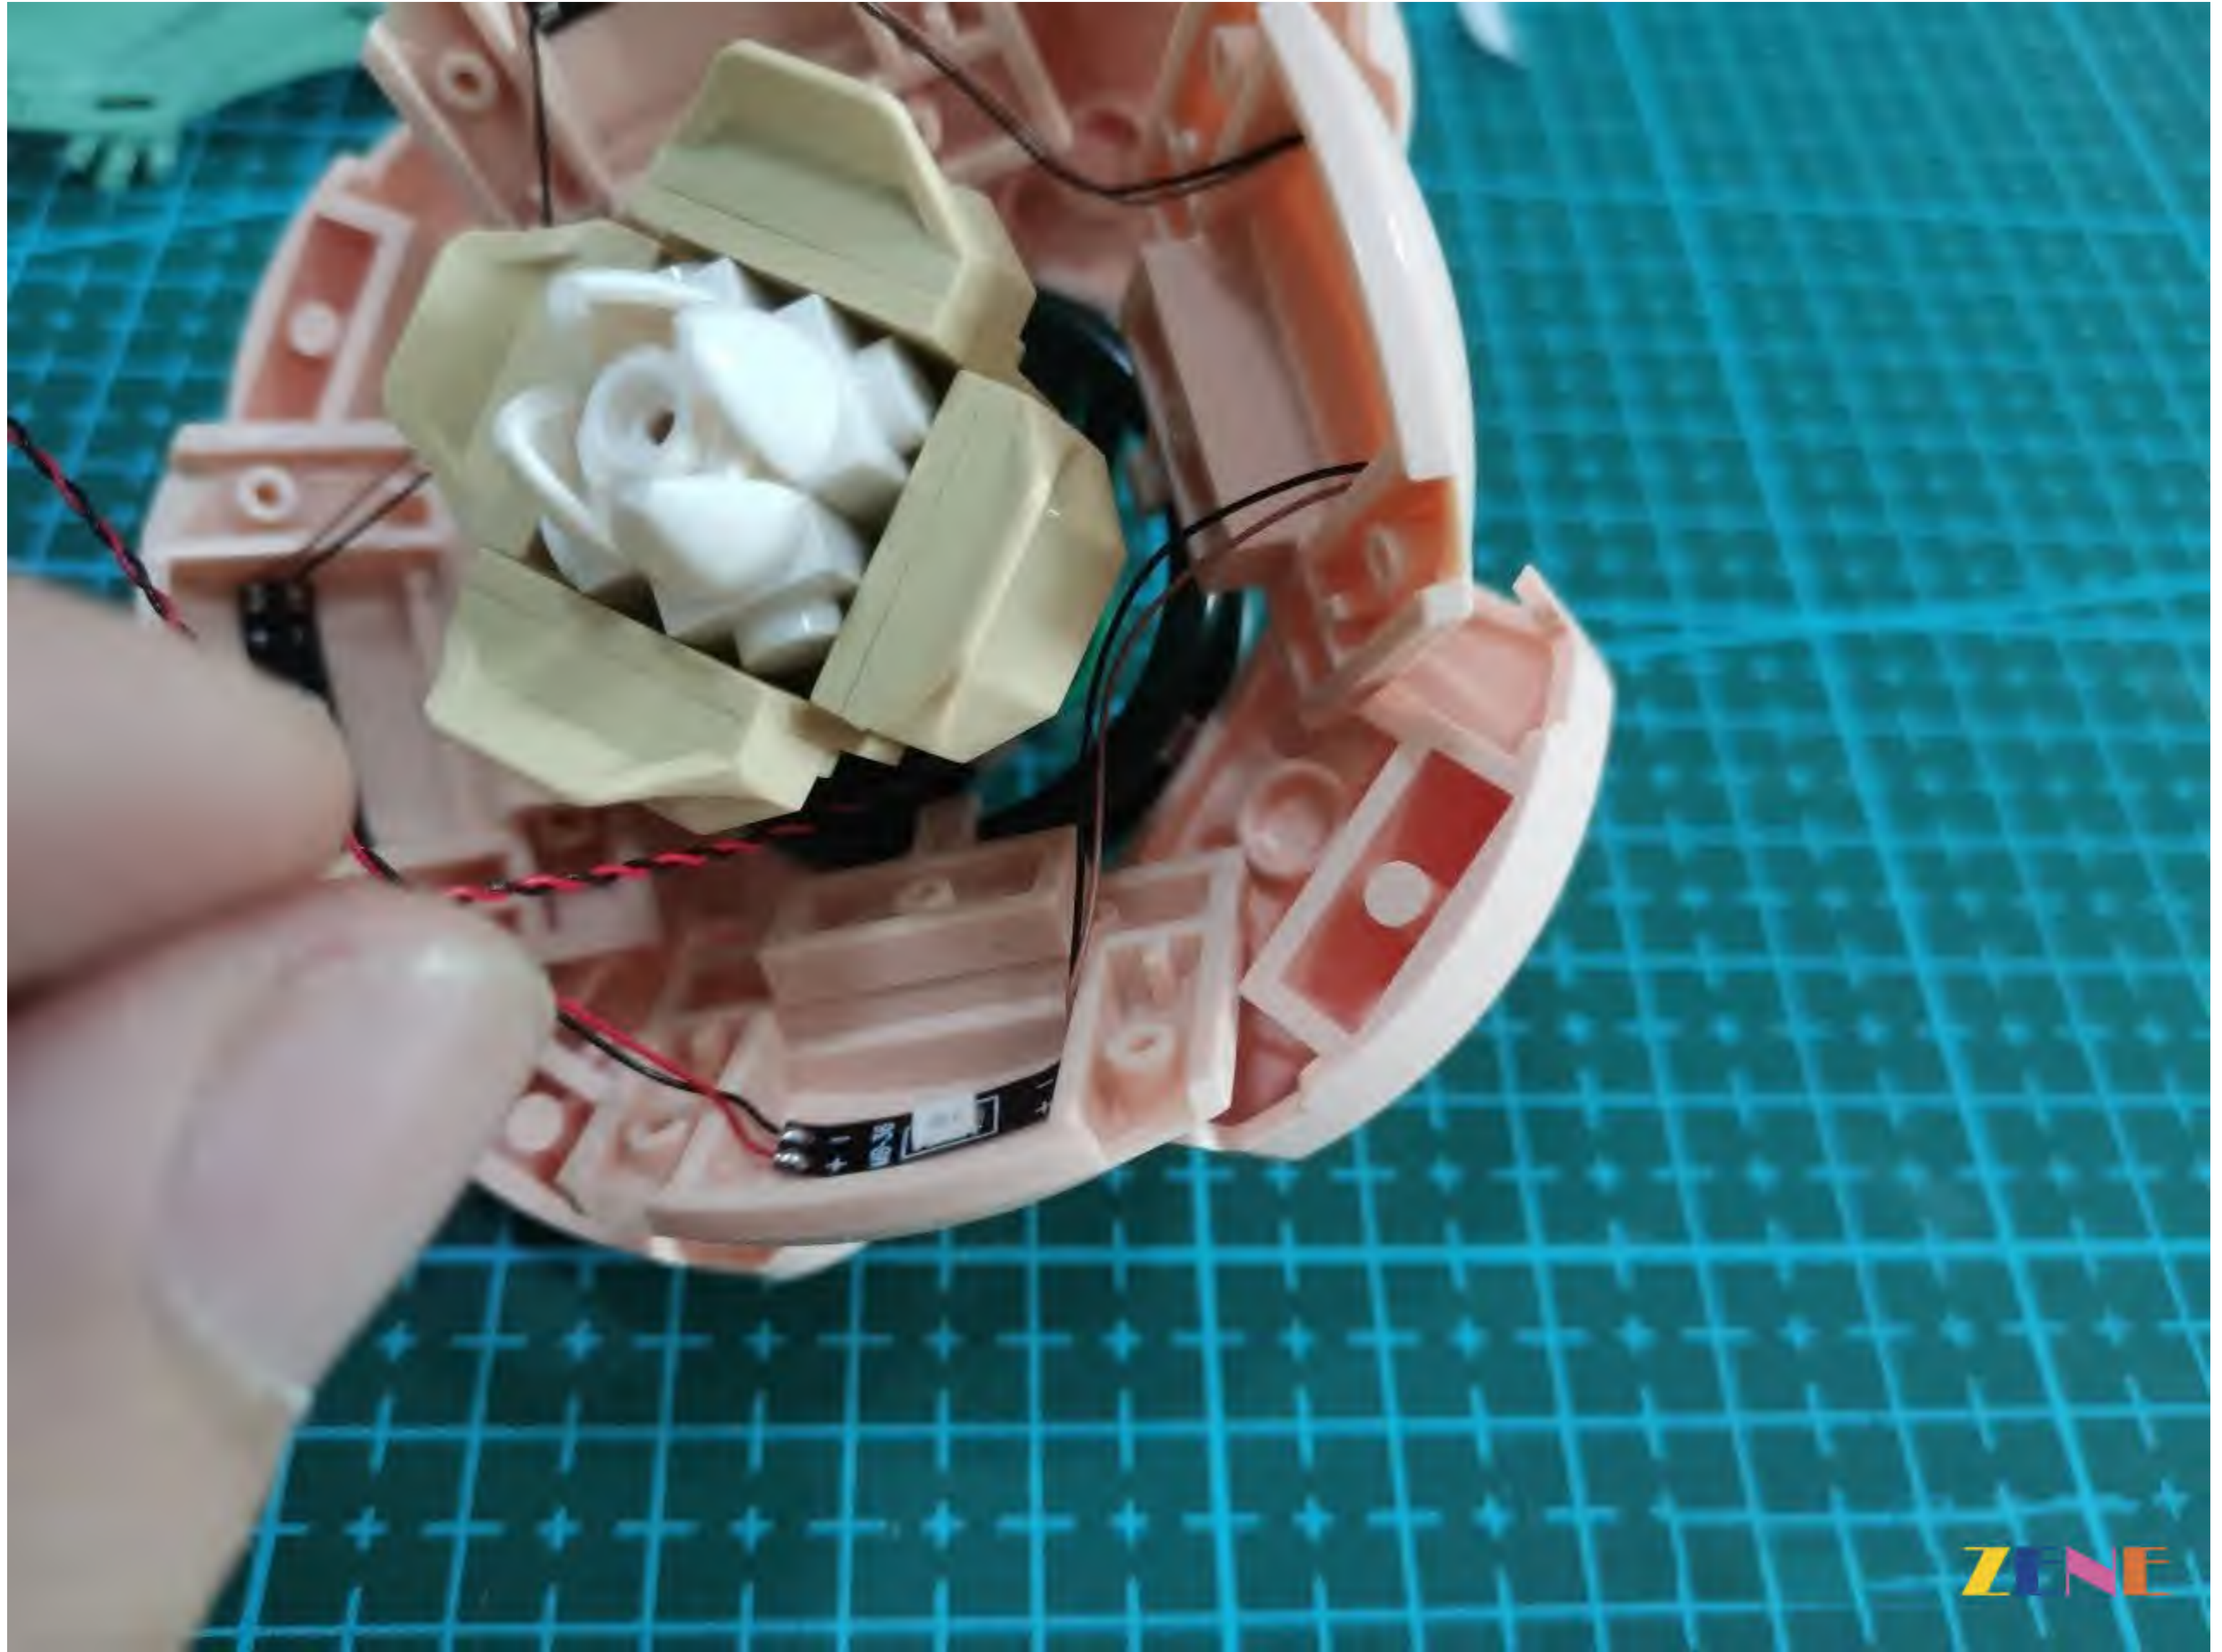

Charging method of lithium battery

3.7V 500mA lithium battery

Note: The charging time of lithium battery is 1.5-2 hours.

After charging, please disconnect the USB link in time

带茎叶片

ZENE

Diner
遥控可操作多种灯光模式

金鱼草