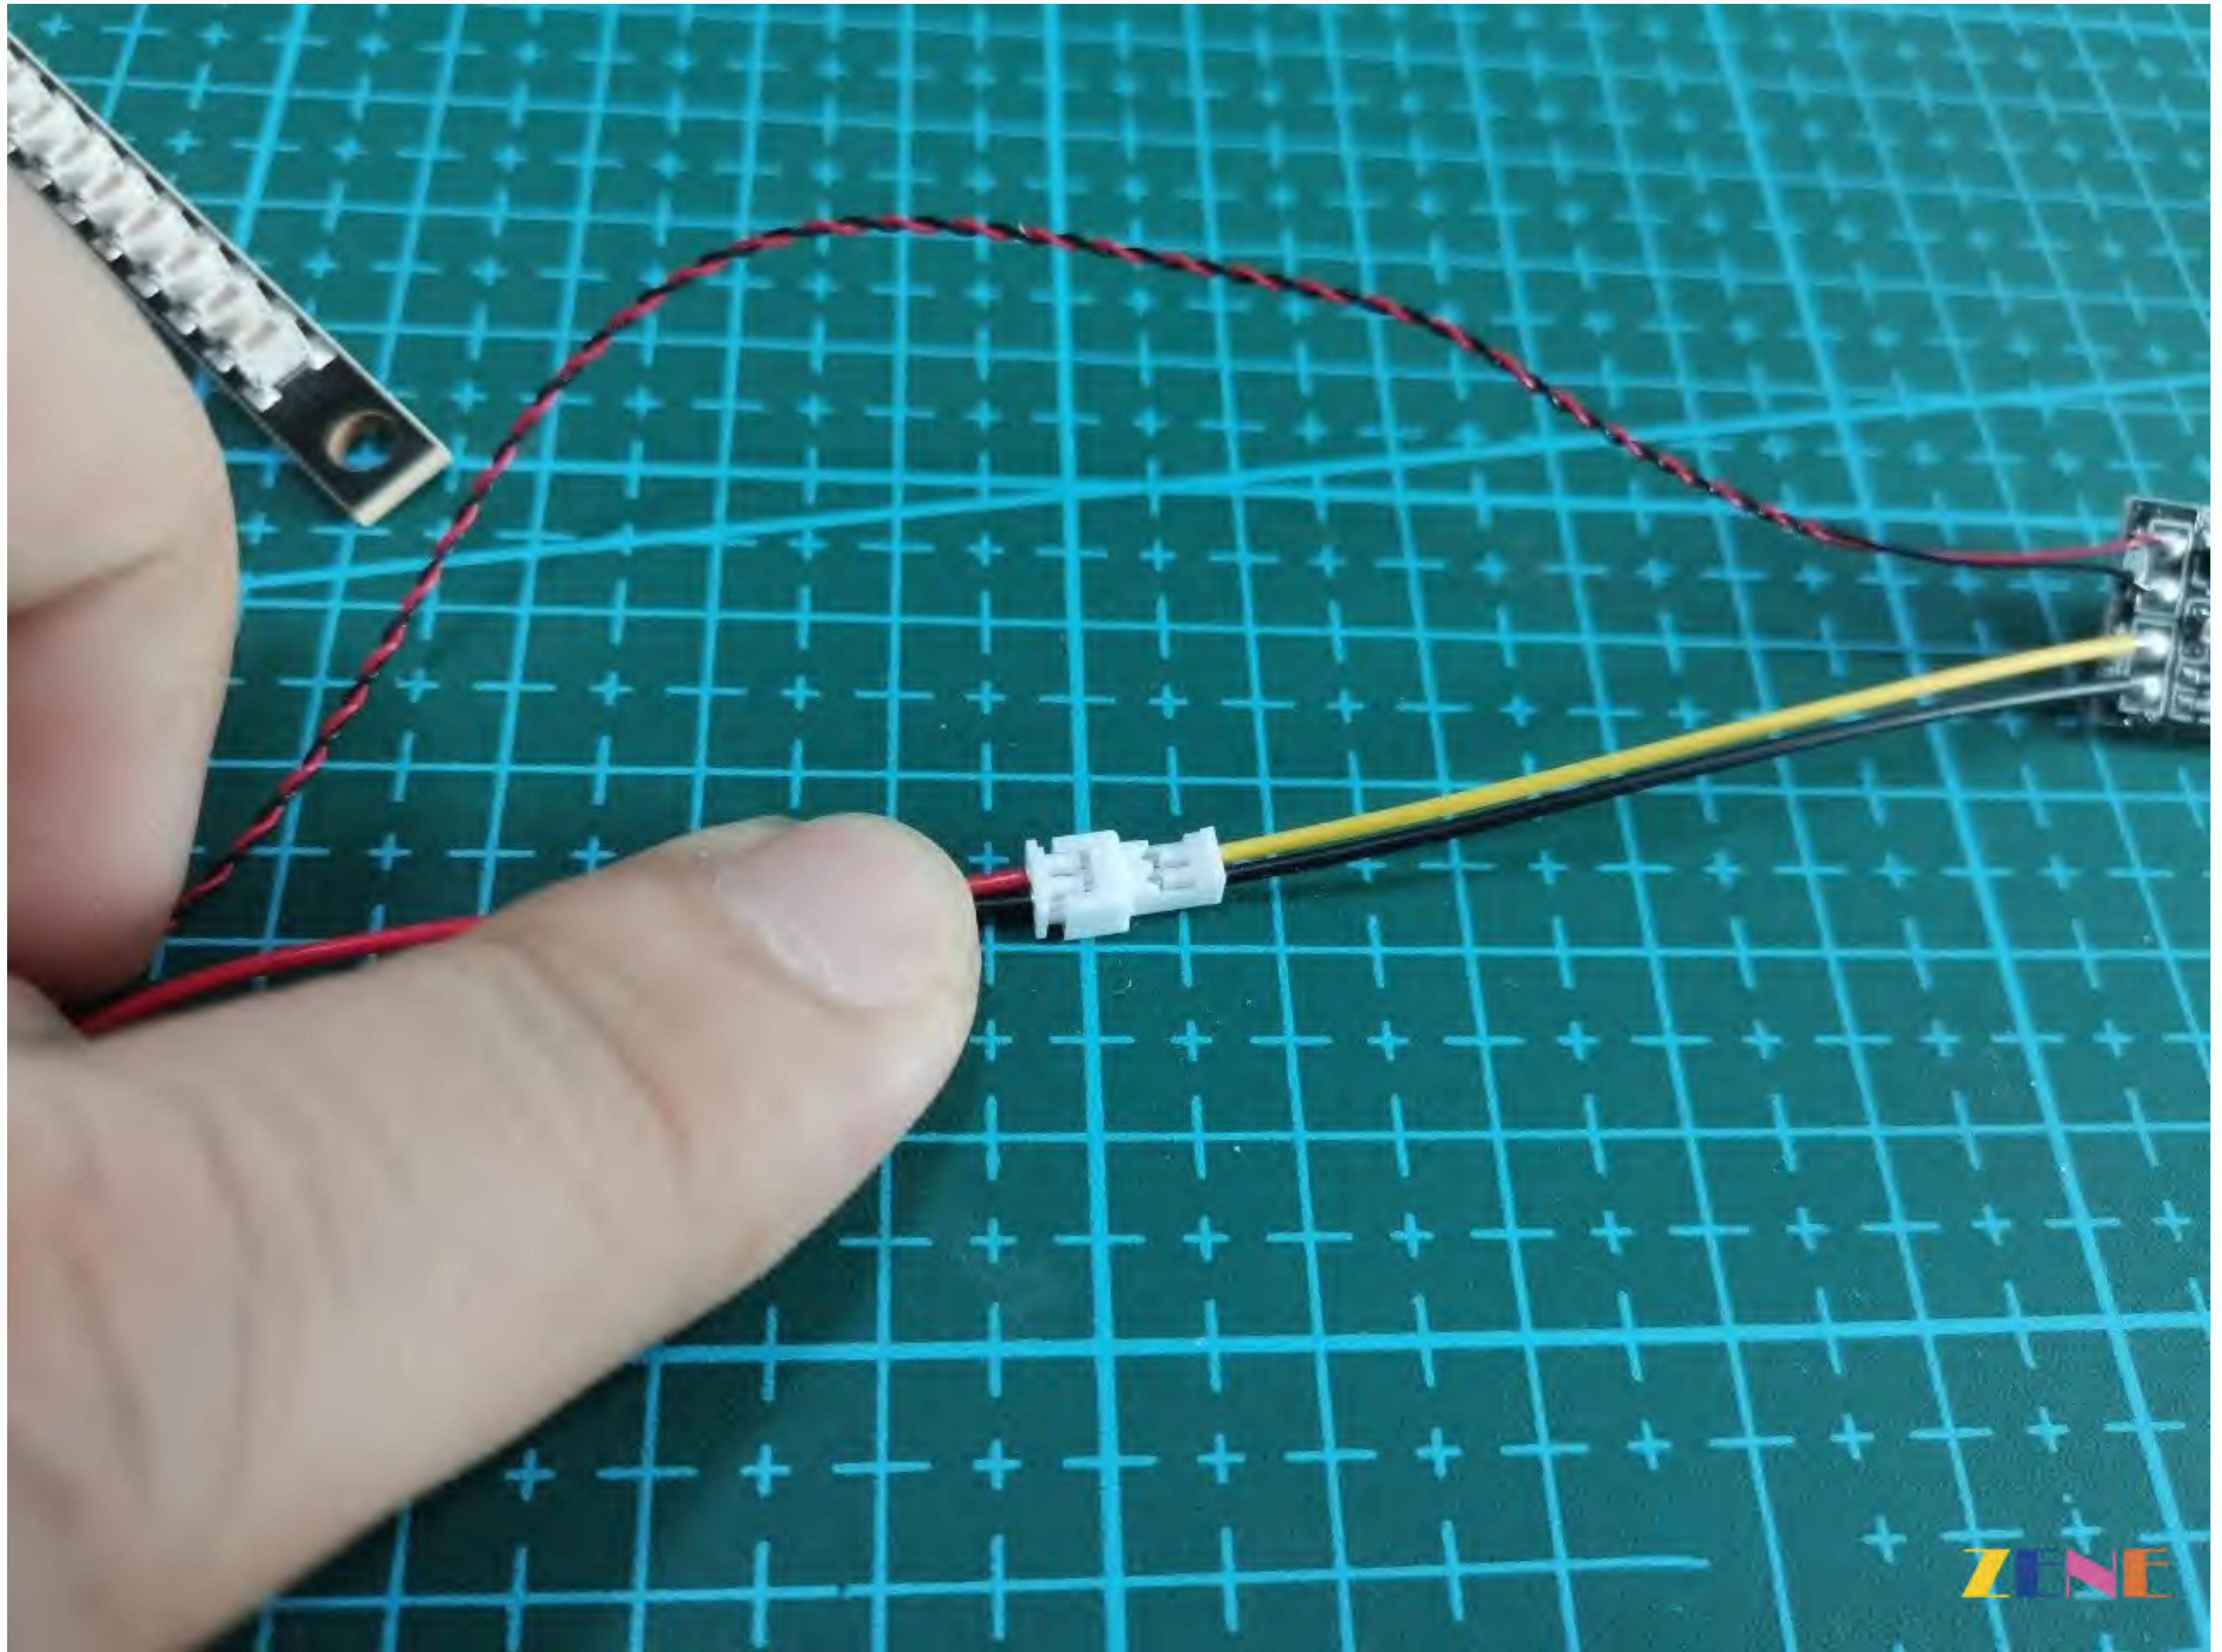

Charging method of lithium battery

3.7V 500mA lithium battery

Note: The charging time of lithium battery is 1.5-2 hours.

After charging, please disconnect the USB link in time

带茎叶片

ZENE

Diner
遥控可操作多种灯光模式

金鱼草