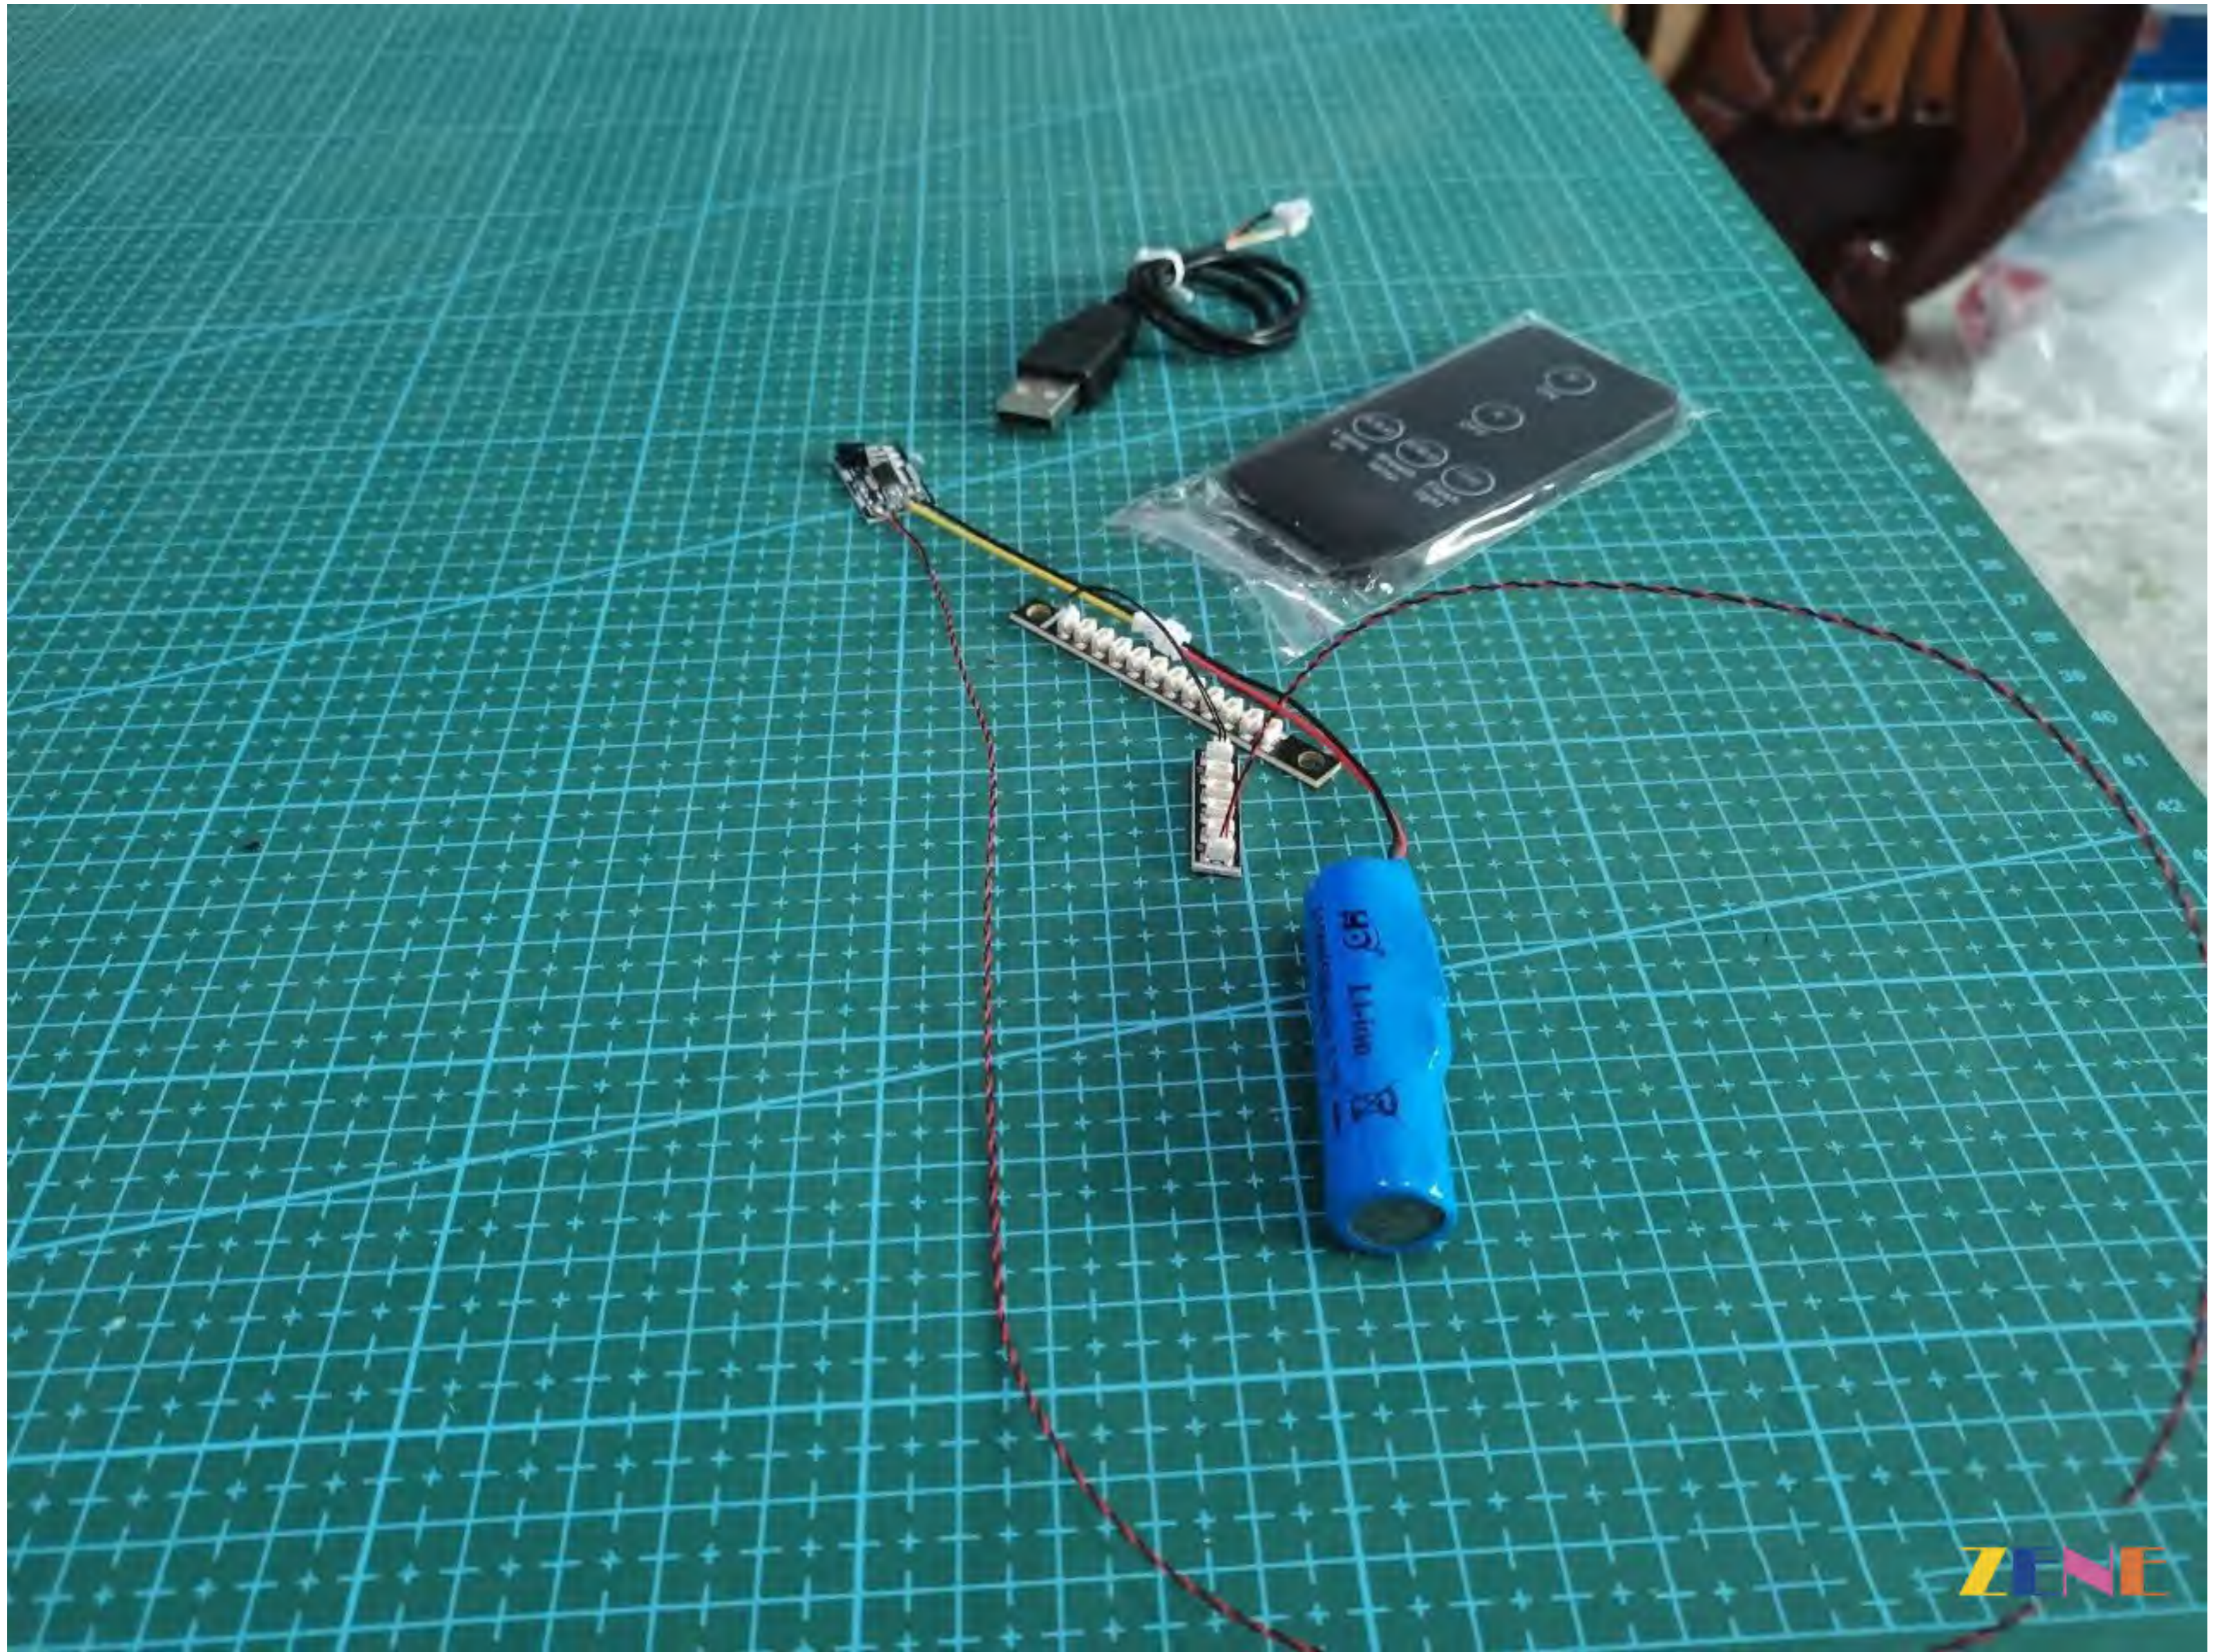

Charging method of lithium battery

3.7V 500mA lithium battery

Note: The charging time of lithium battery is 1.5-2 hours.

After charging, please disconnect the USB link in time

带茎叶片

ZENE

Diner
遥控可操作多种灯光模式

金鱼草