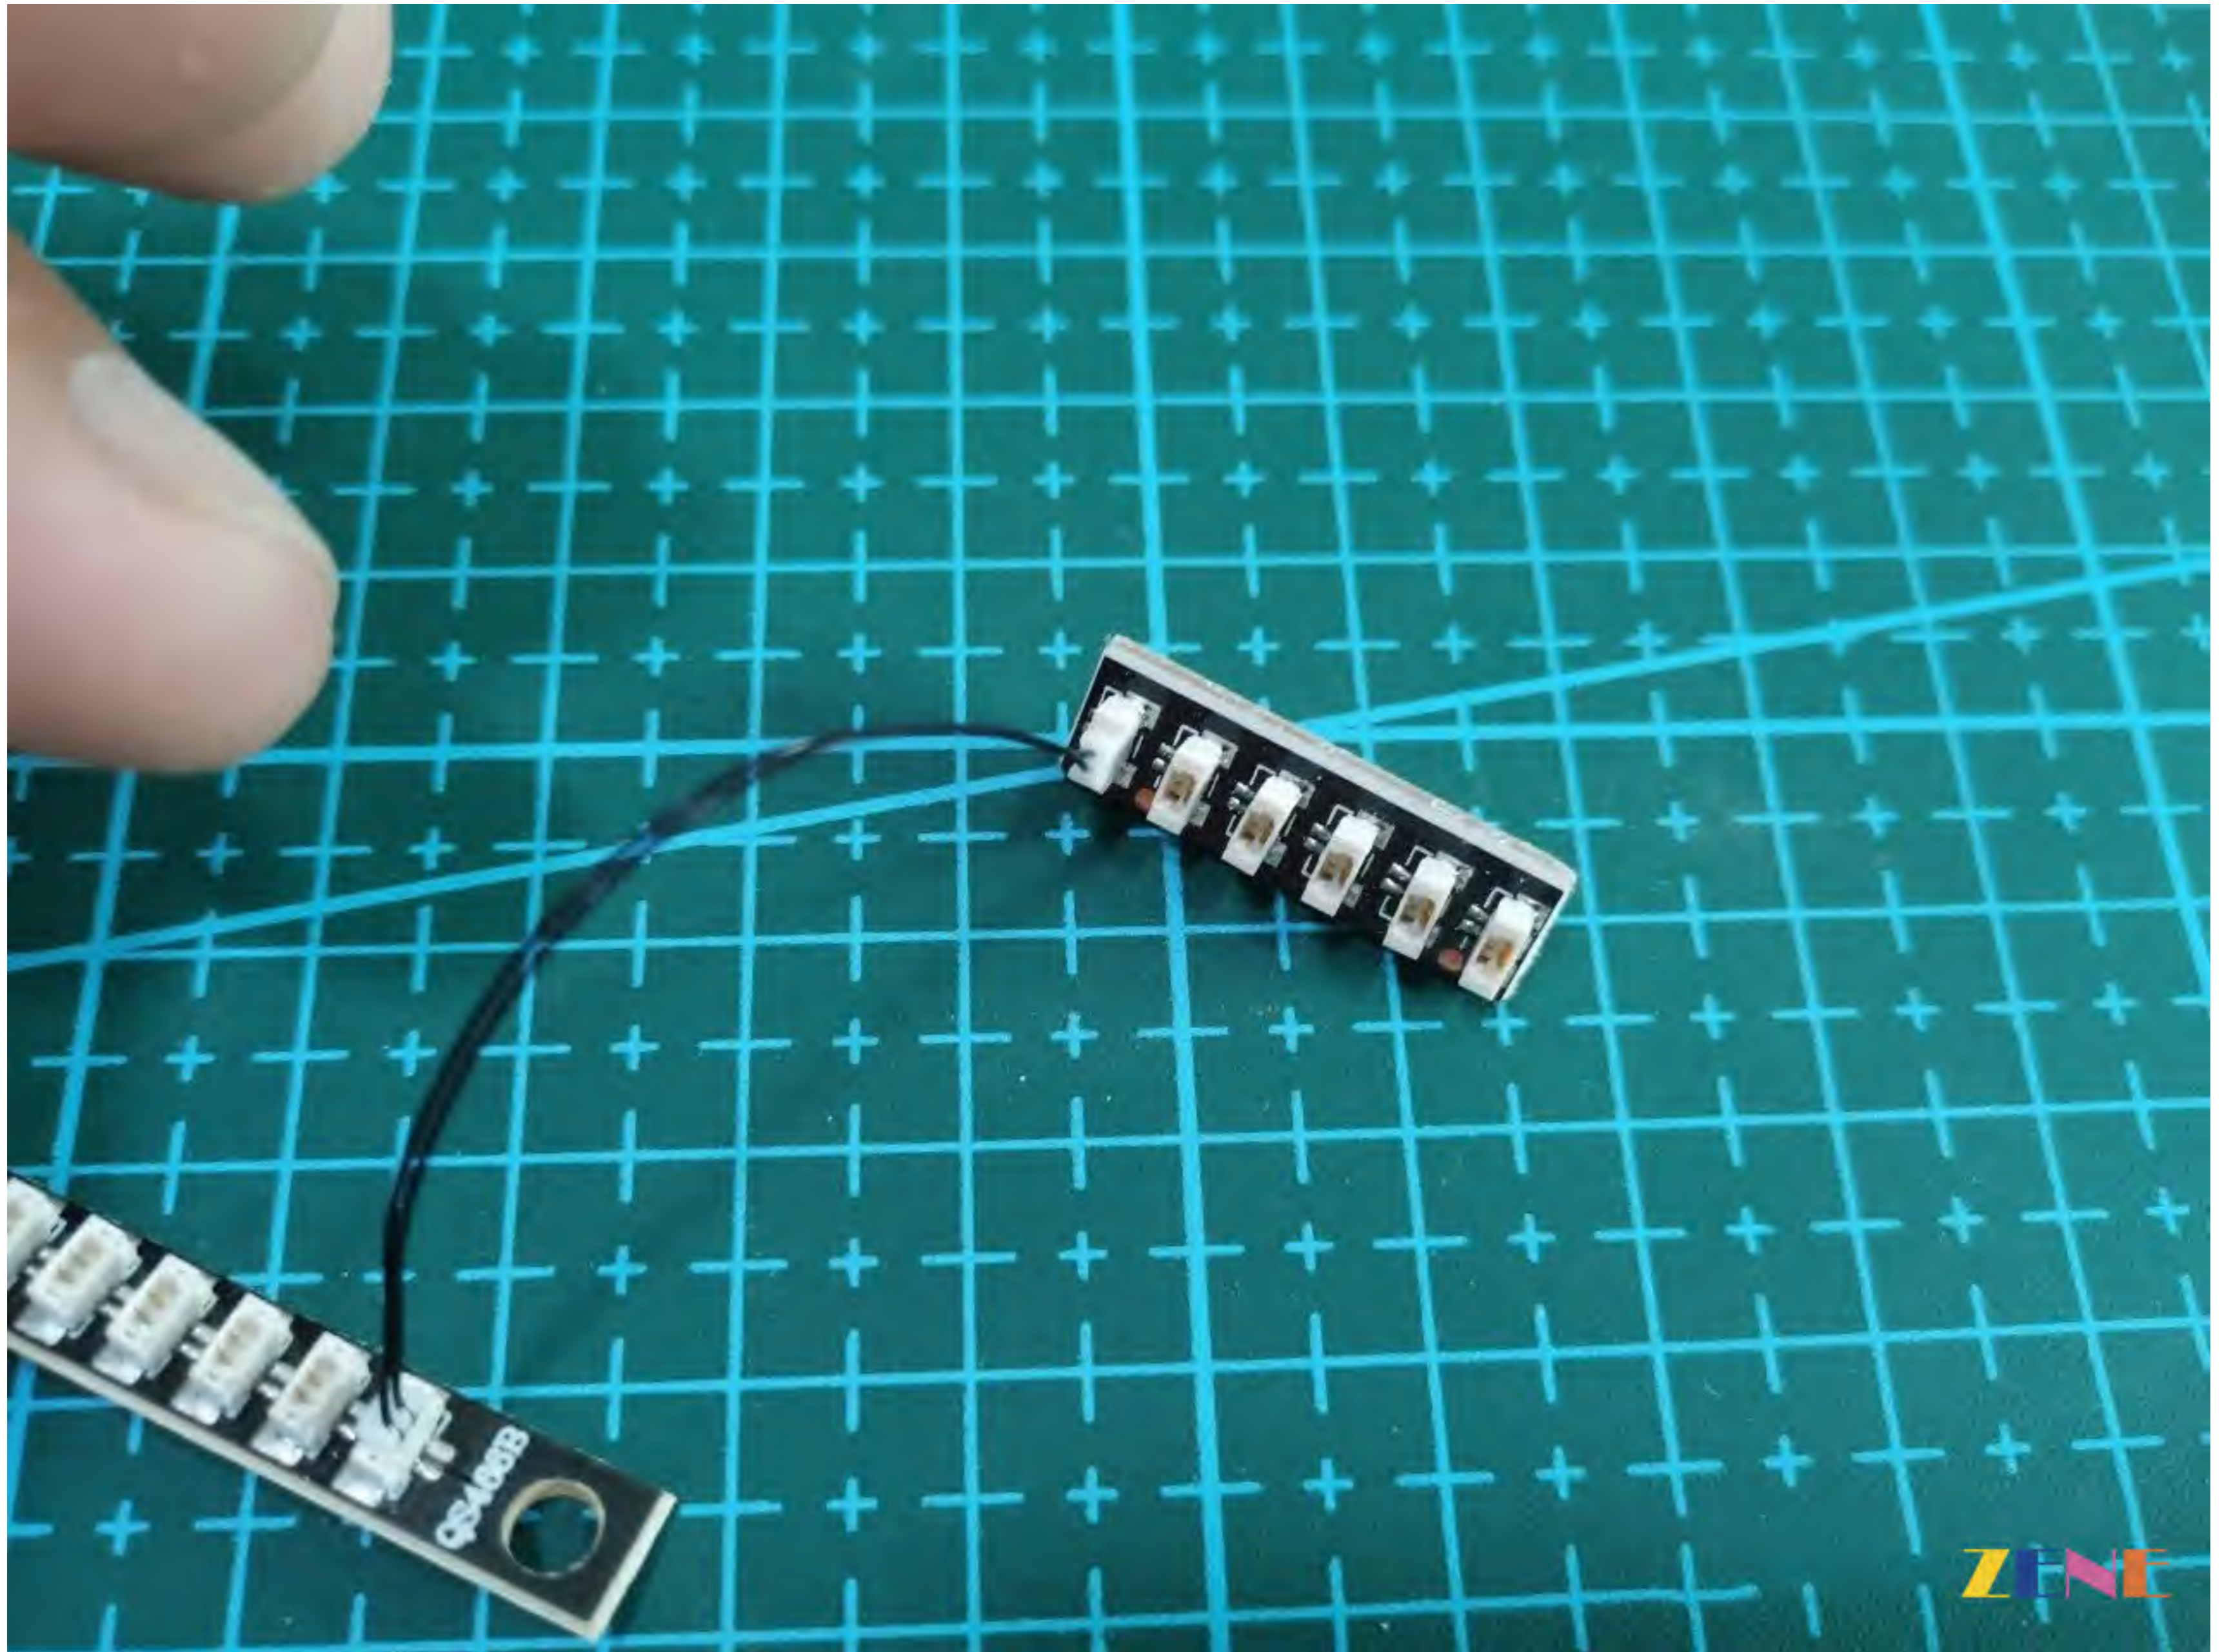

Charging method of lithium battery

3.7V 500mA lithium battery

Note: The charging time of lithium battery is 1.5-2 hours.

After charging, please disconnect the USB link in time

带茎叶片

ZENE

Diner
遥控可操作多种灯光模式

金鱼草