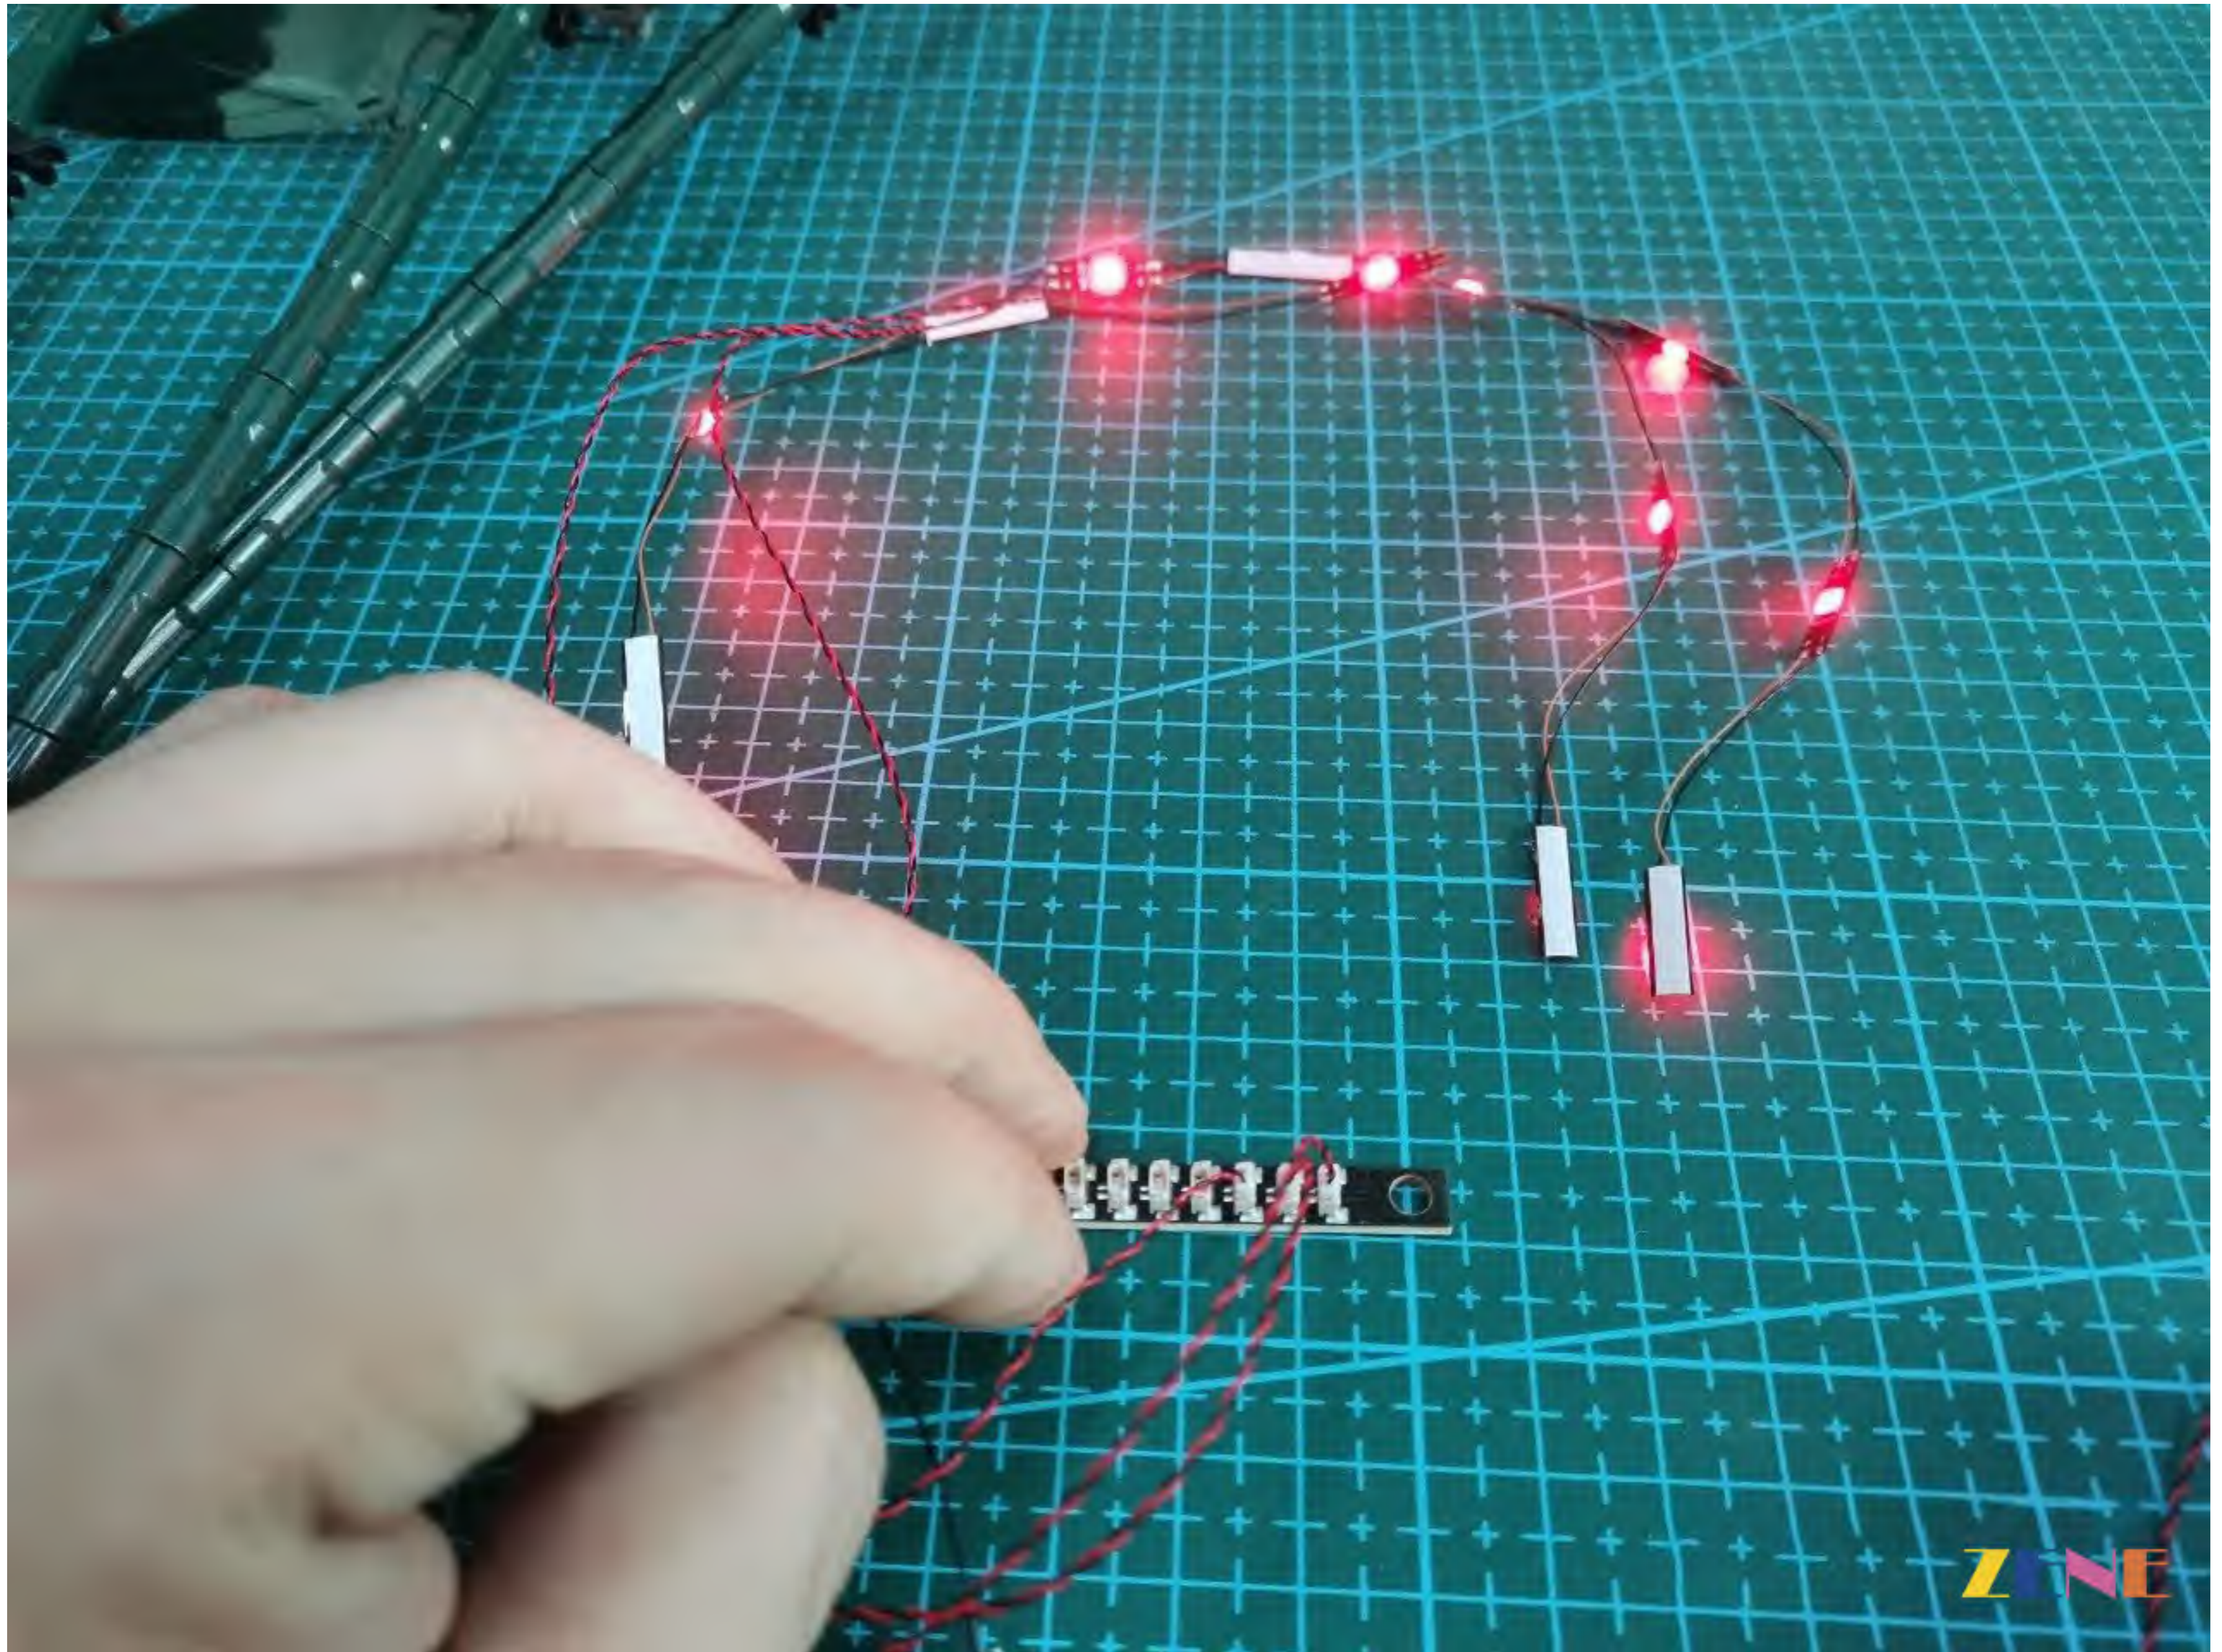

Charging method of lithium battery

3.7V 500mA lithium battery

Note: The charging time of lithium battery is 1.5-2 hours.

After charging, please disconnect the USB link in time

带茎叶片

ZENE

Diner
遥控可操作多种灯光模式

金鱼草