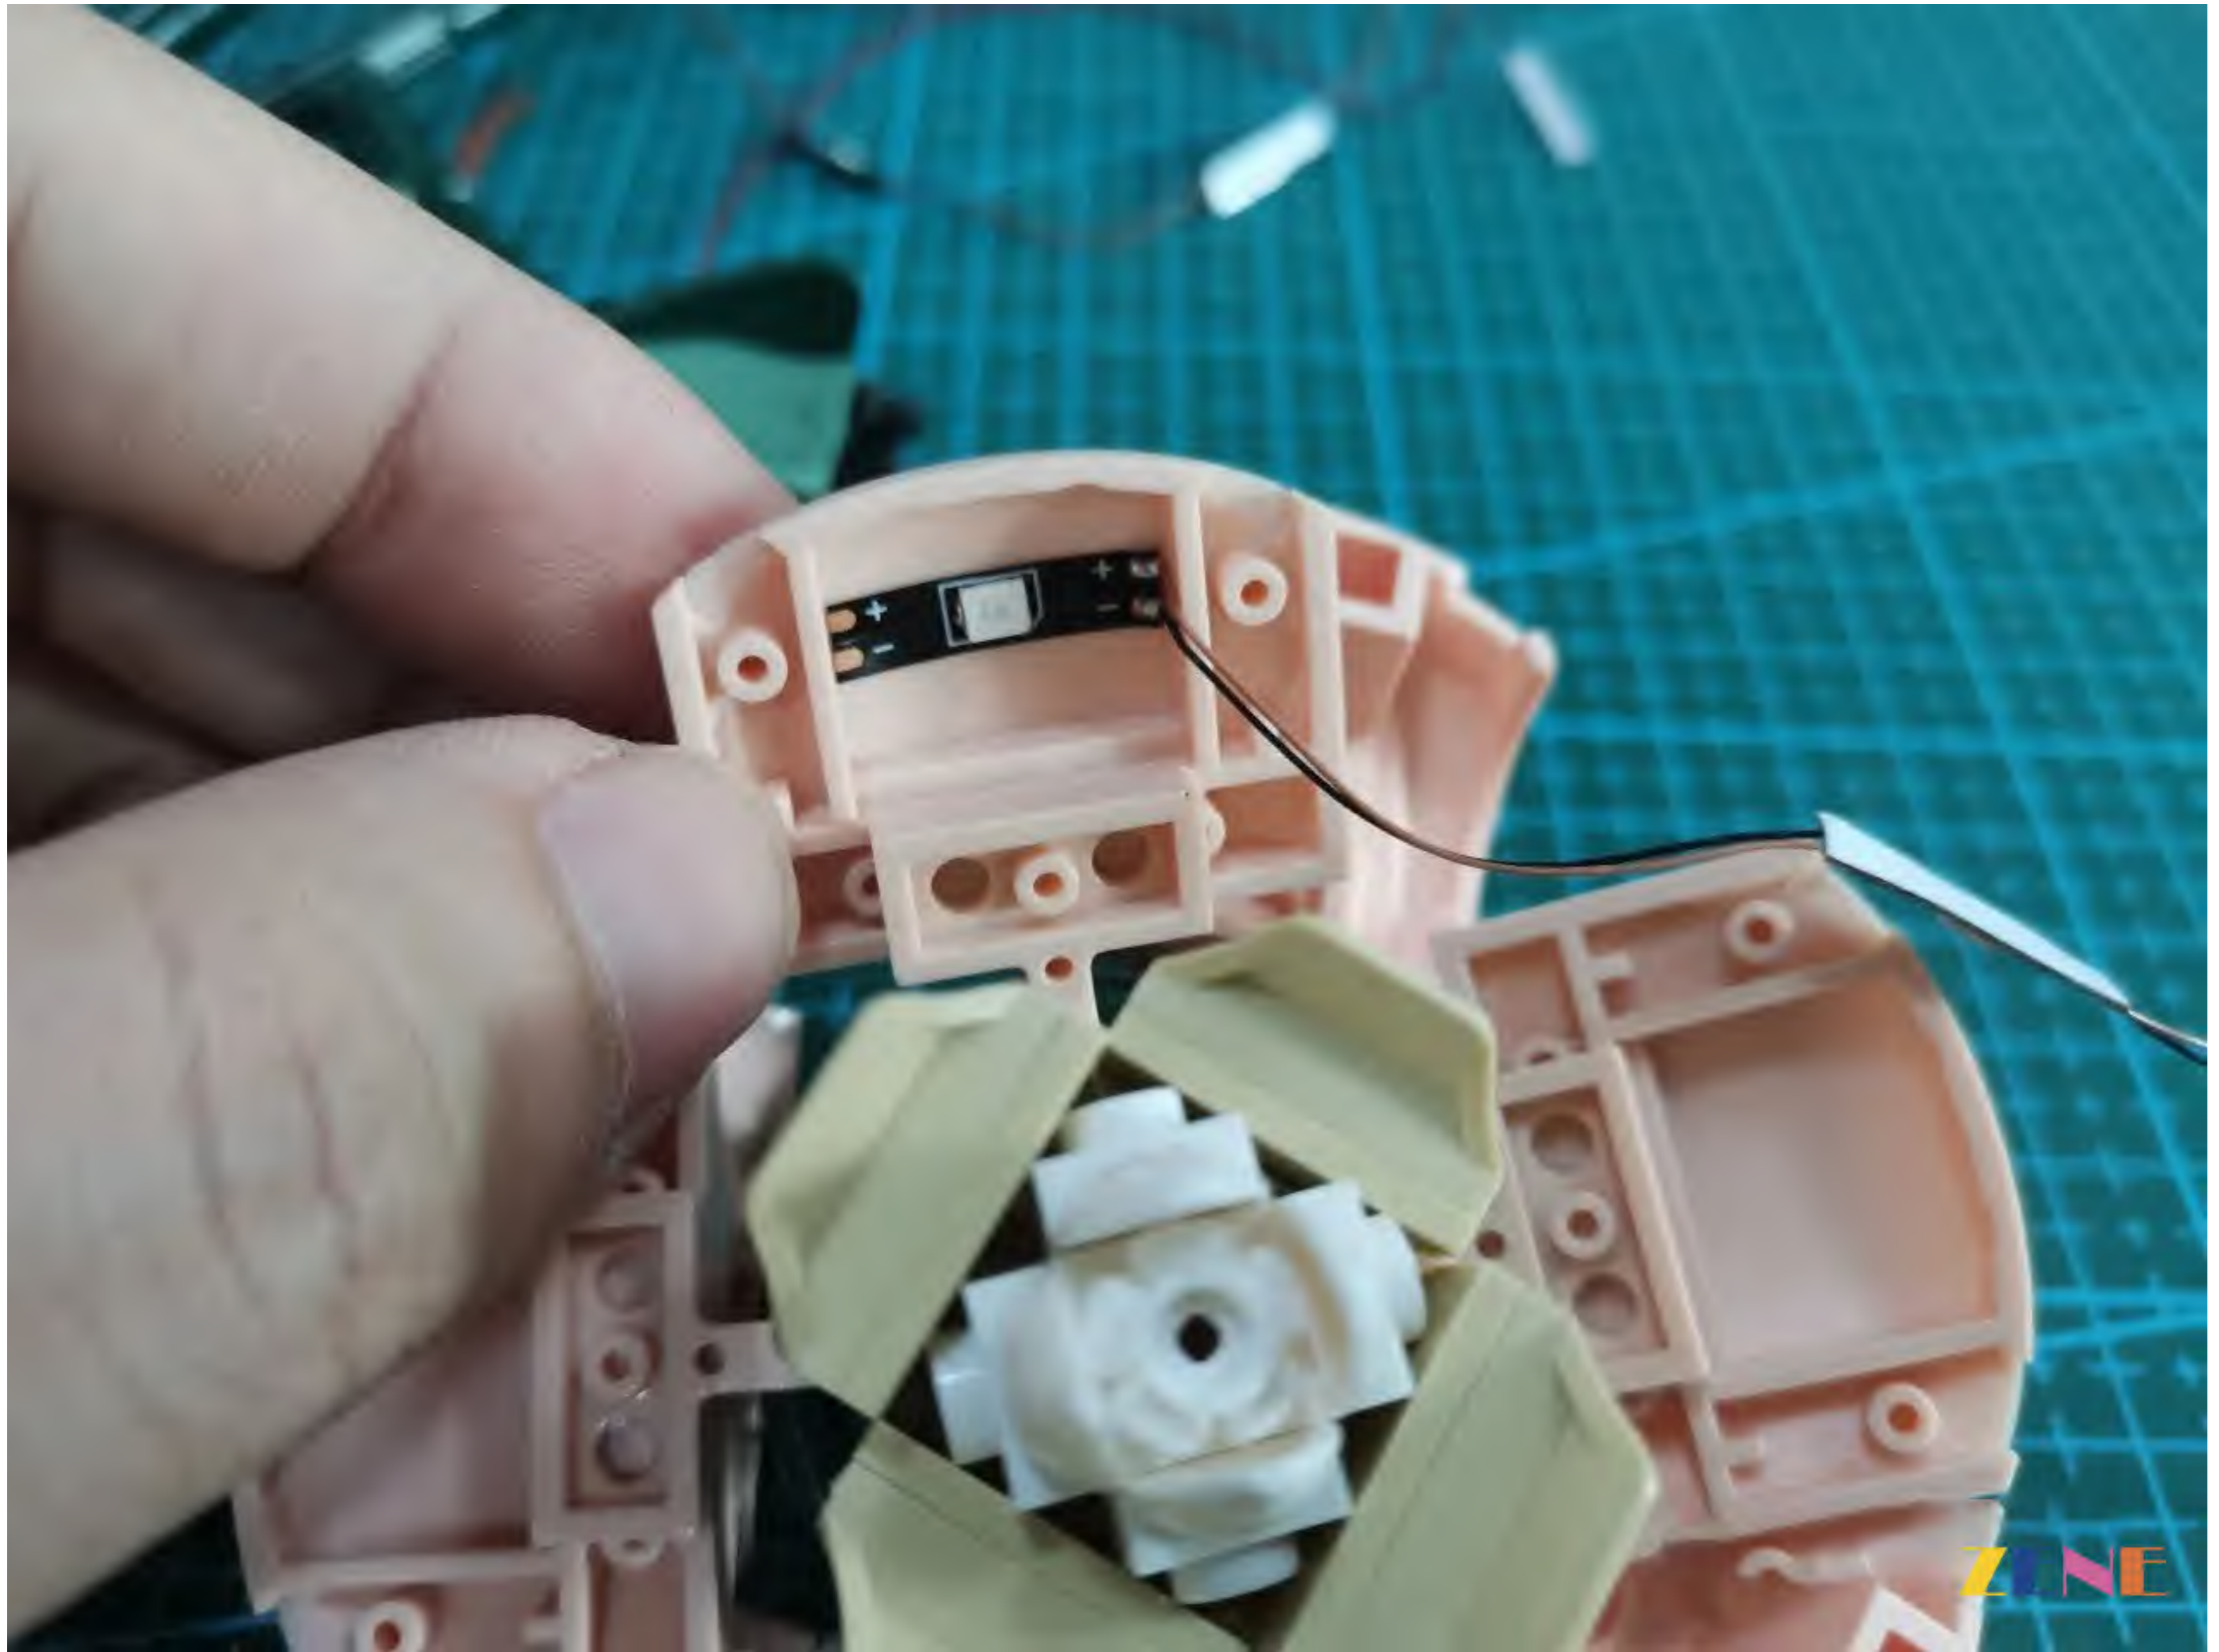

Charging method of lithium battery

3.7V 500mA lithium battery

Note: The charging time of lithium battery is 1.5-2 hours.

After charging, please disconnect the USB link in time

带茎叶片

ZENE

Diner
遥控可操作多种灯光模式

金鱼草