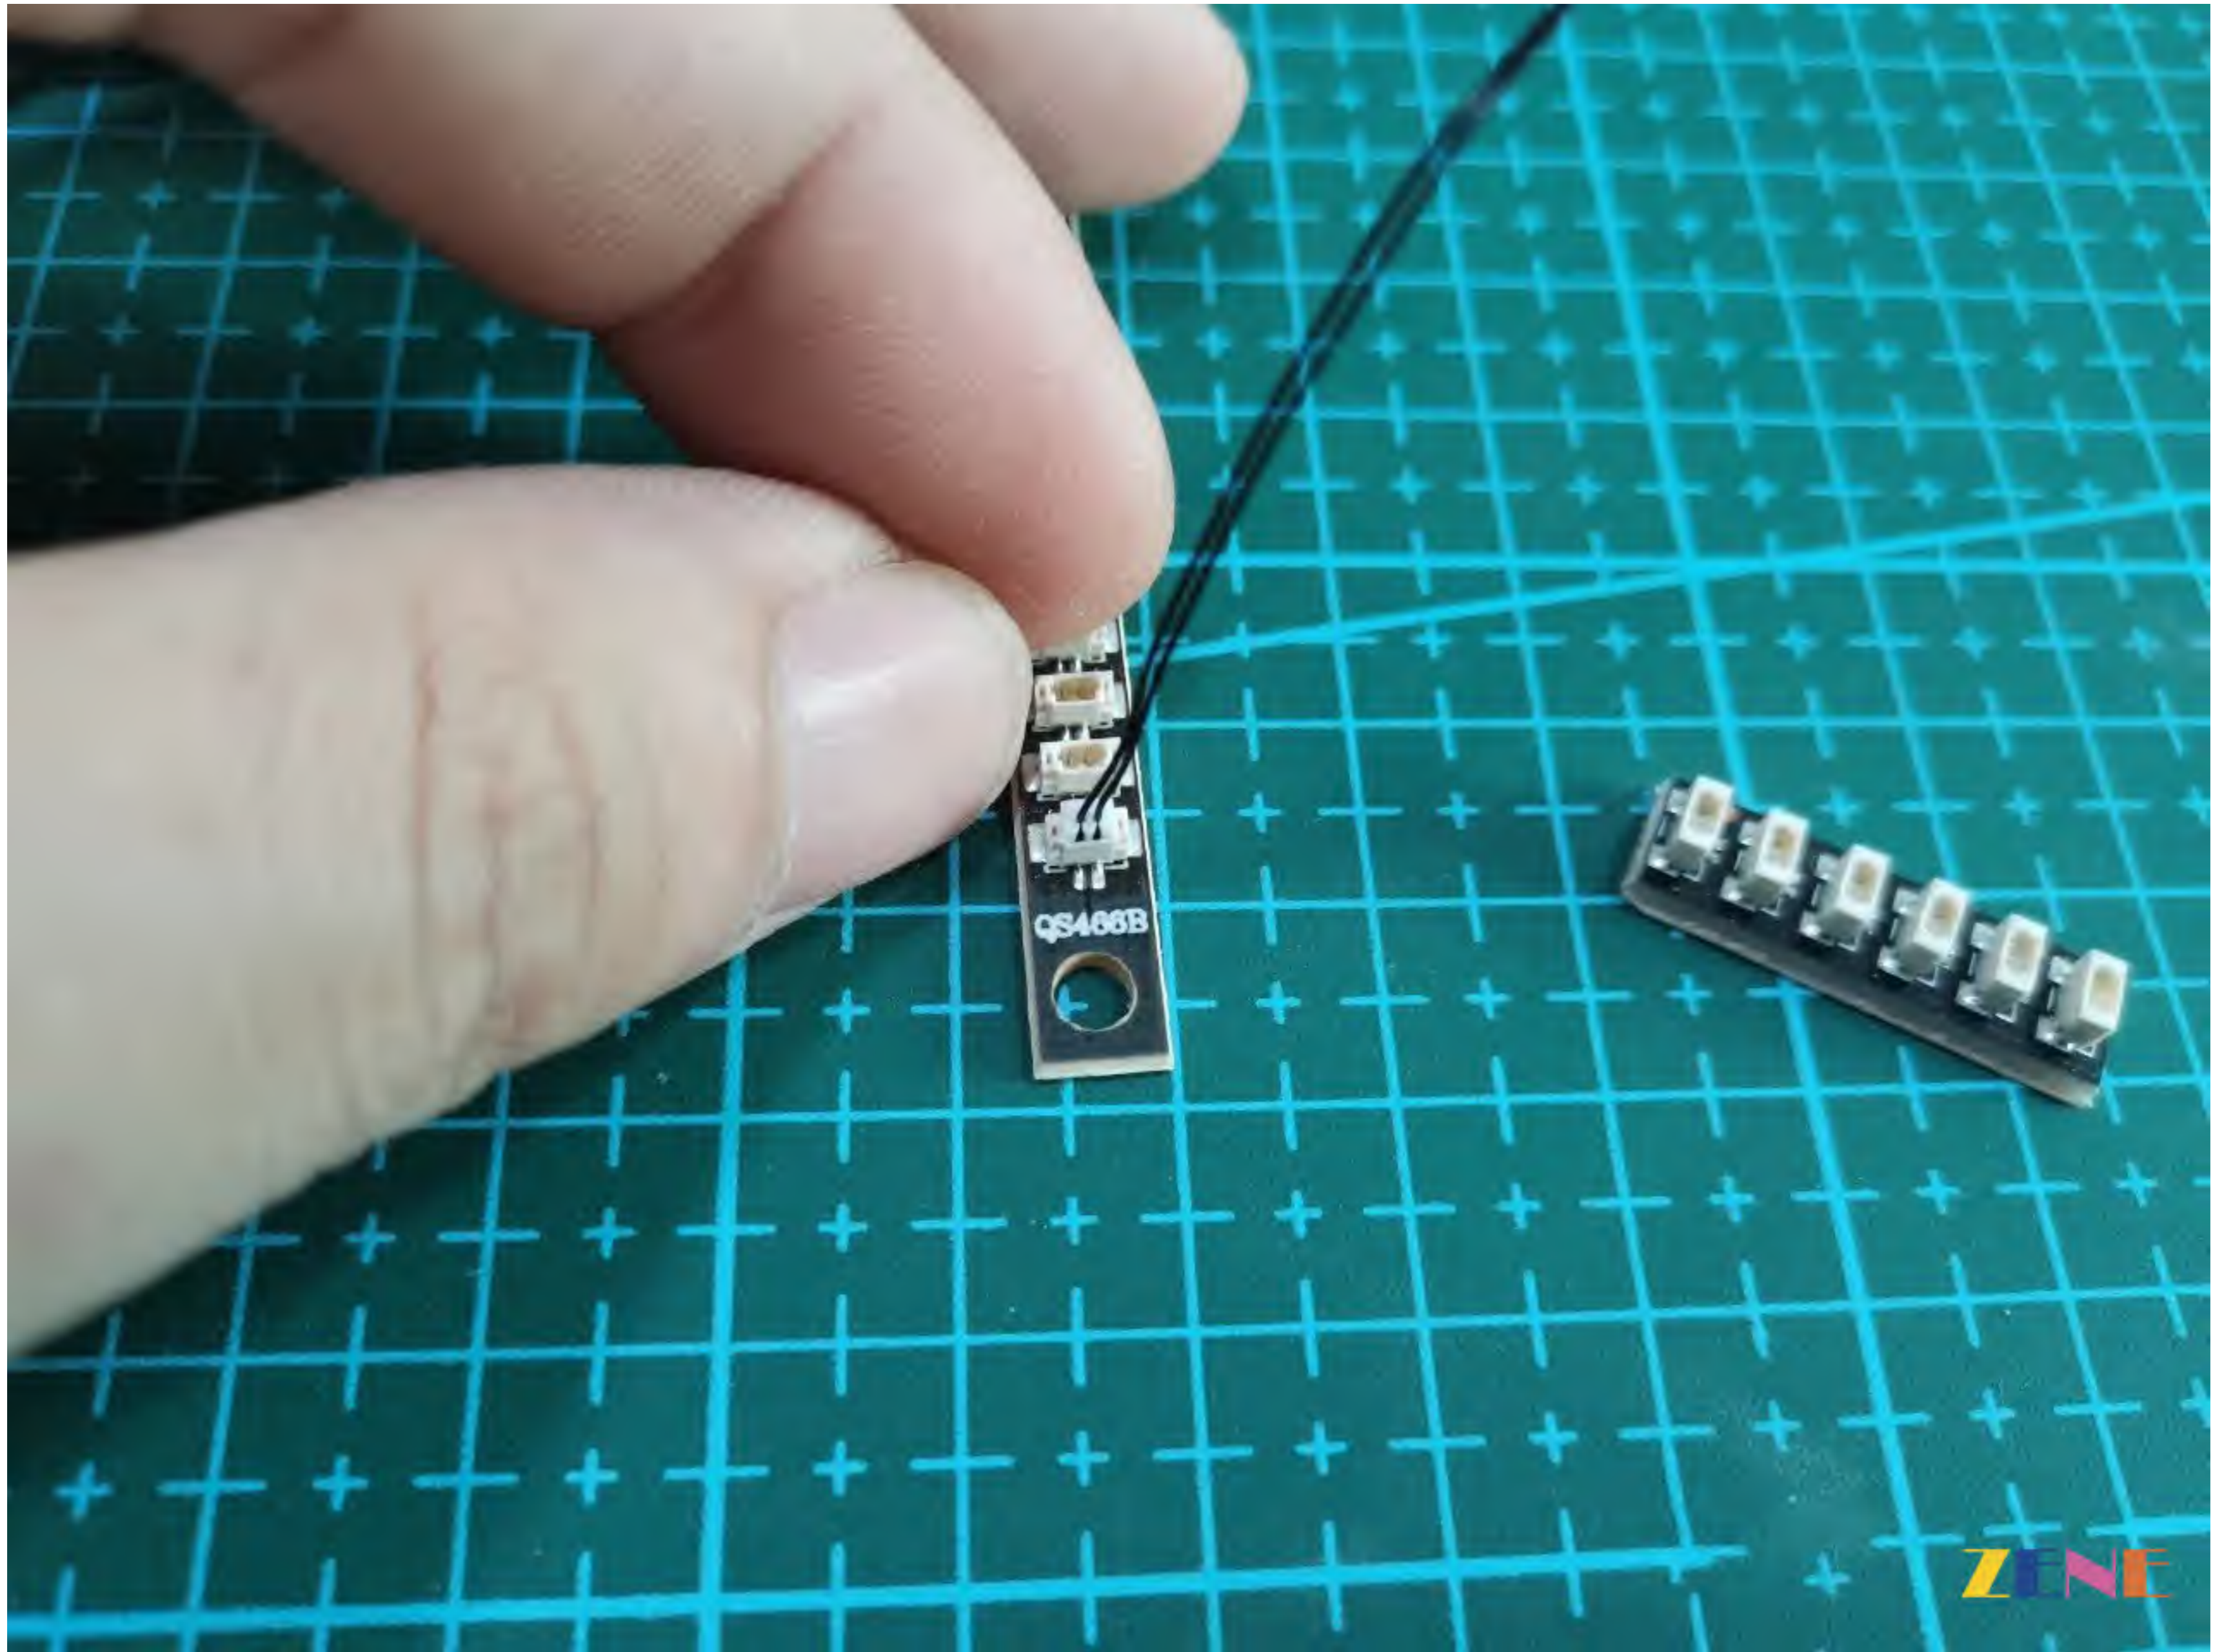

Charging method of lithium battery

3.7V 500mA lithium battery

Note: The charging time of lithium battery is 1.5-2 hours.

After charging, please disconnect the USB link in time

带茎叶片

ZENE

Diner
遥控可操作多种灯光模式

金鱼草