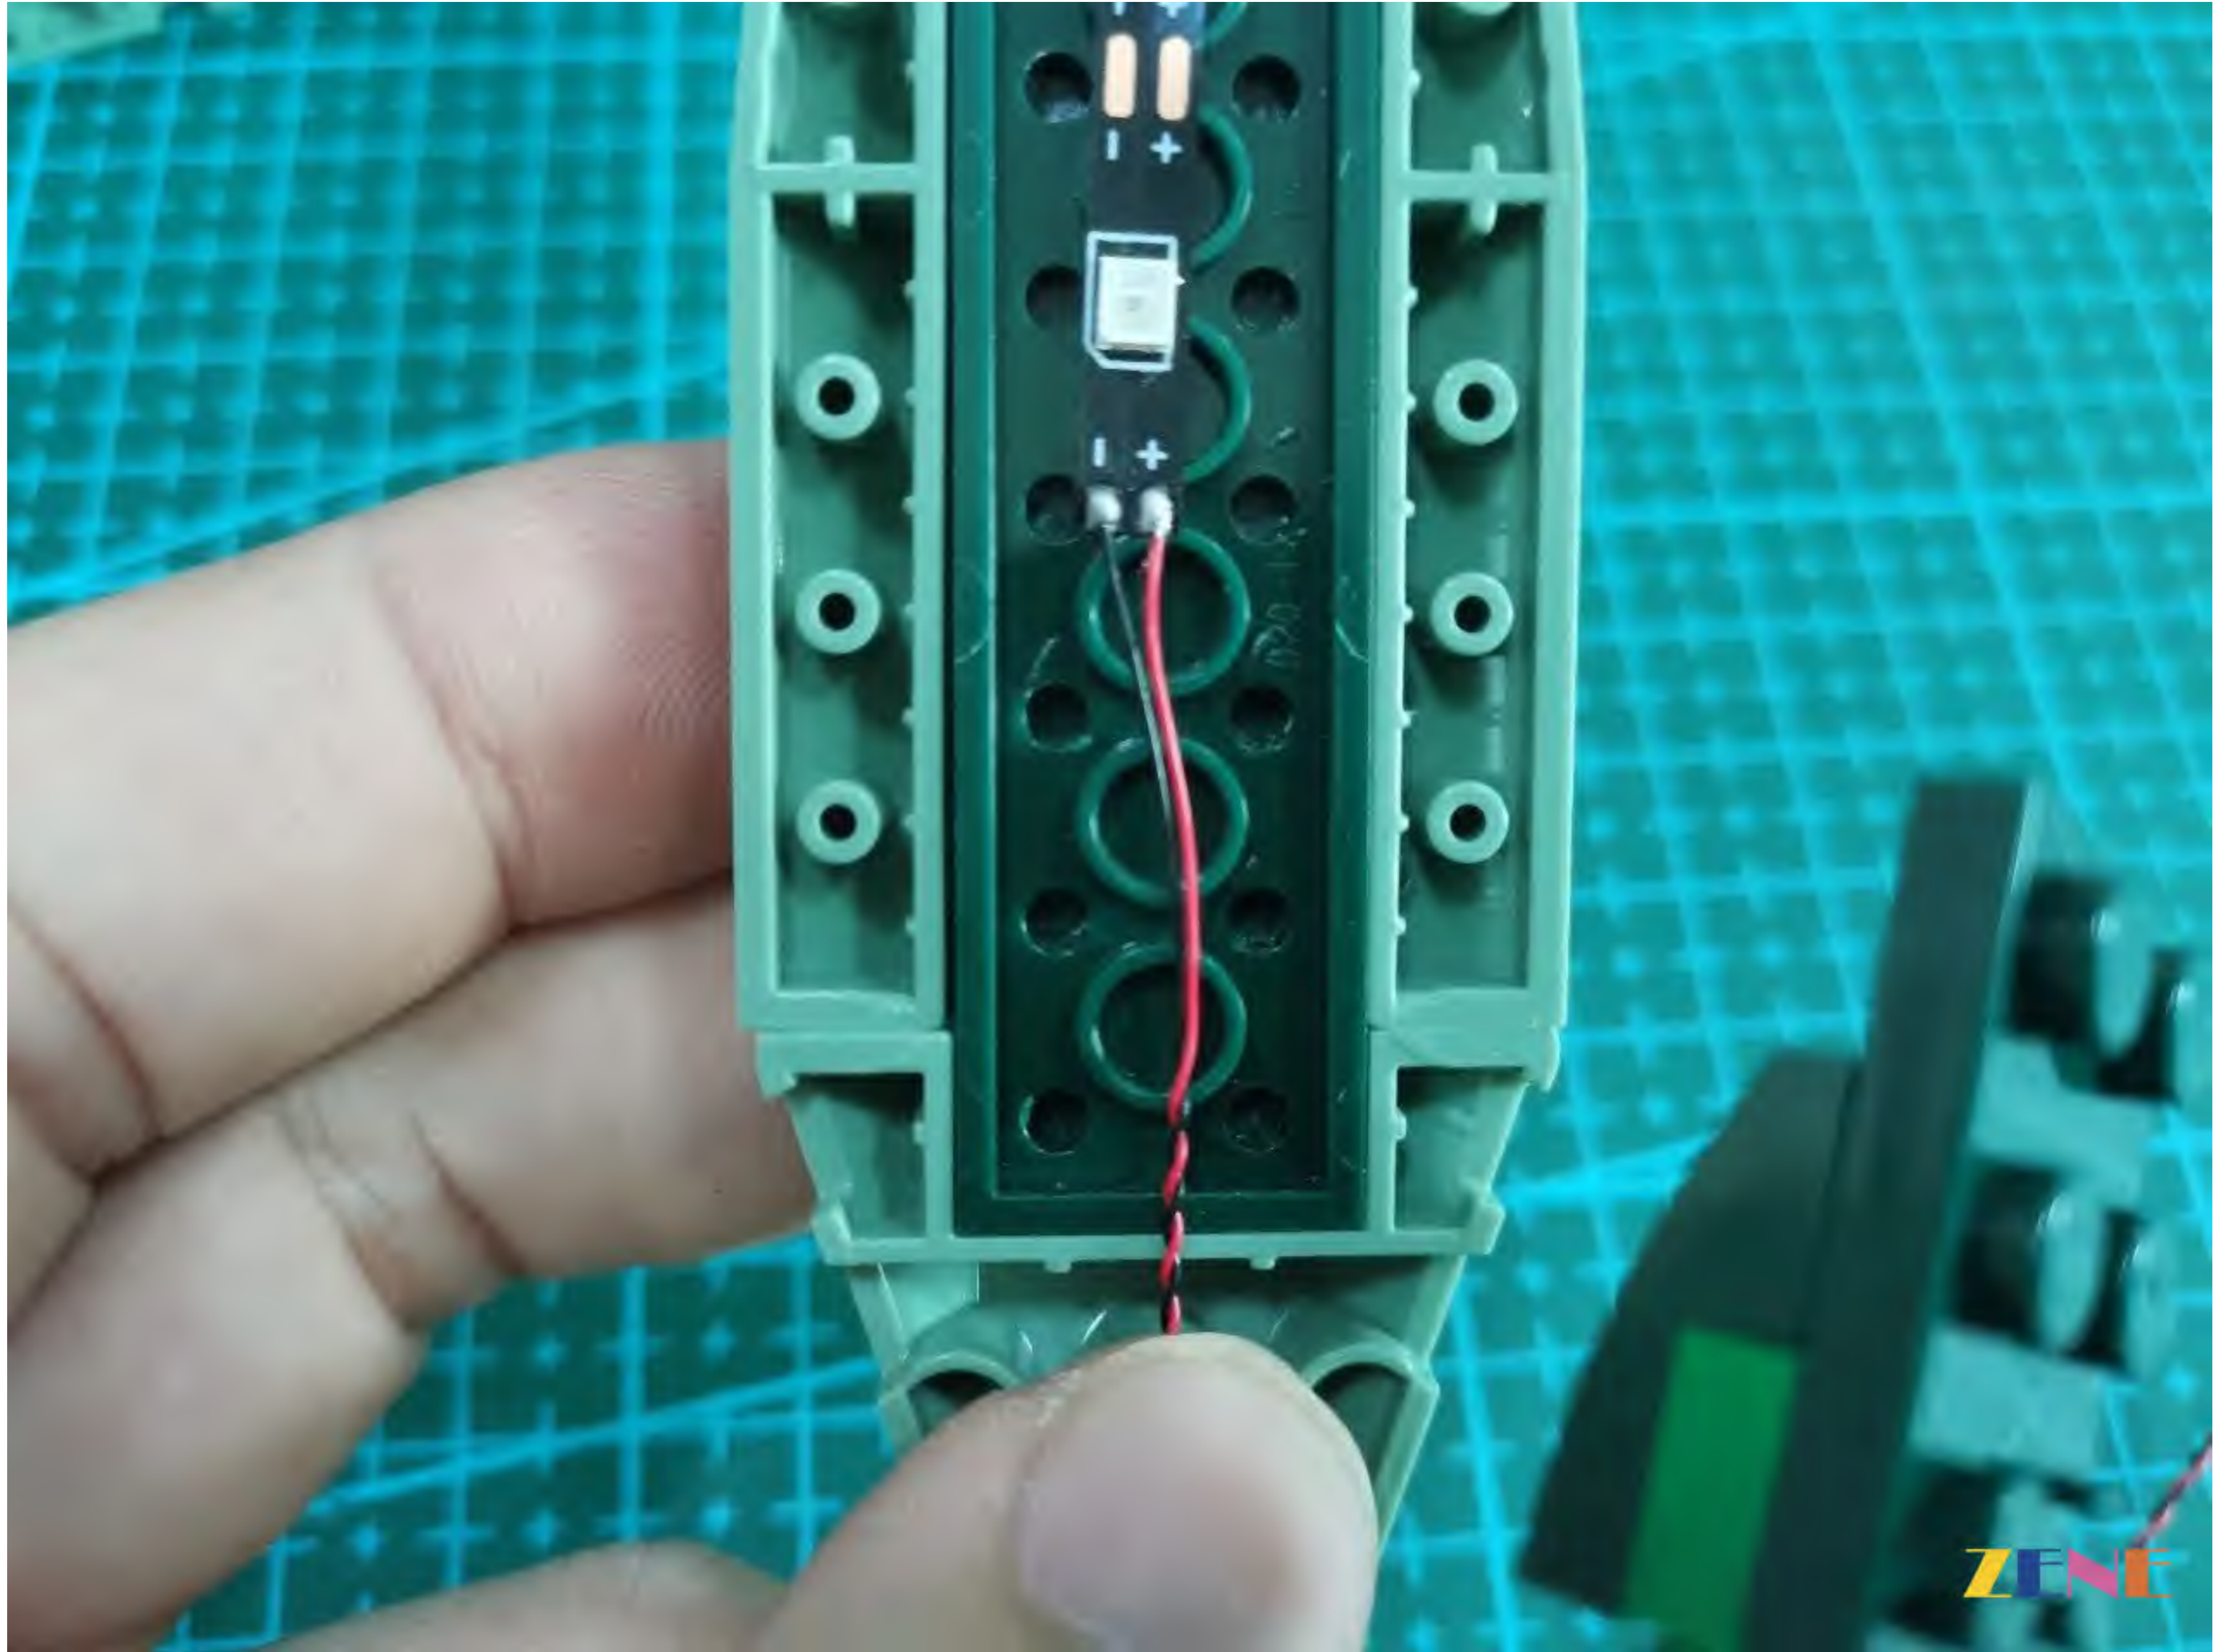

Charging method of lithium battery

3.7V 500mA lithium battery

Note: The charging time of lithium battery is 1.5-2 hours.

After charging, please disconnect the USB link in time

带茎叶片

ZENE

Diner
遥控可操作多种灯光模式

金鱼草