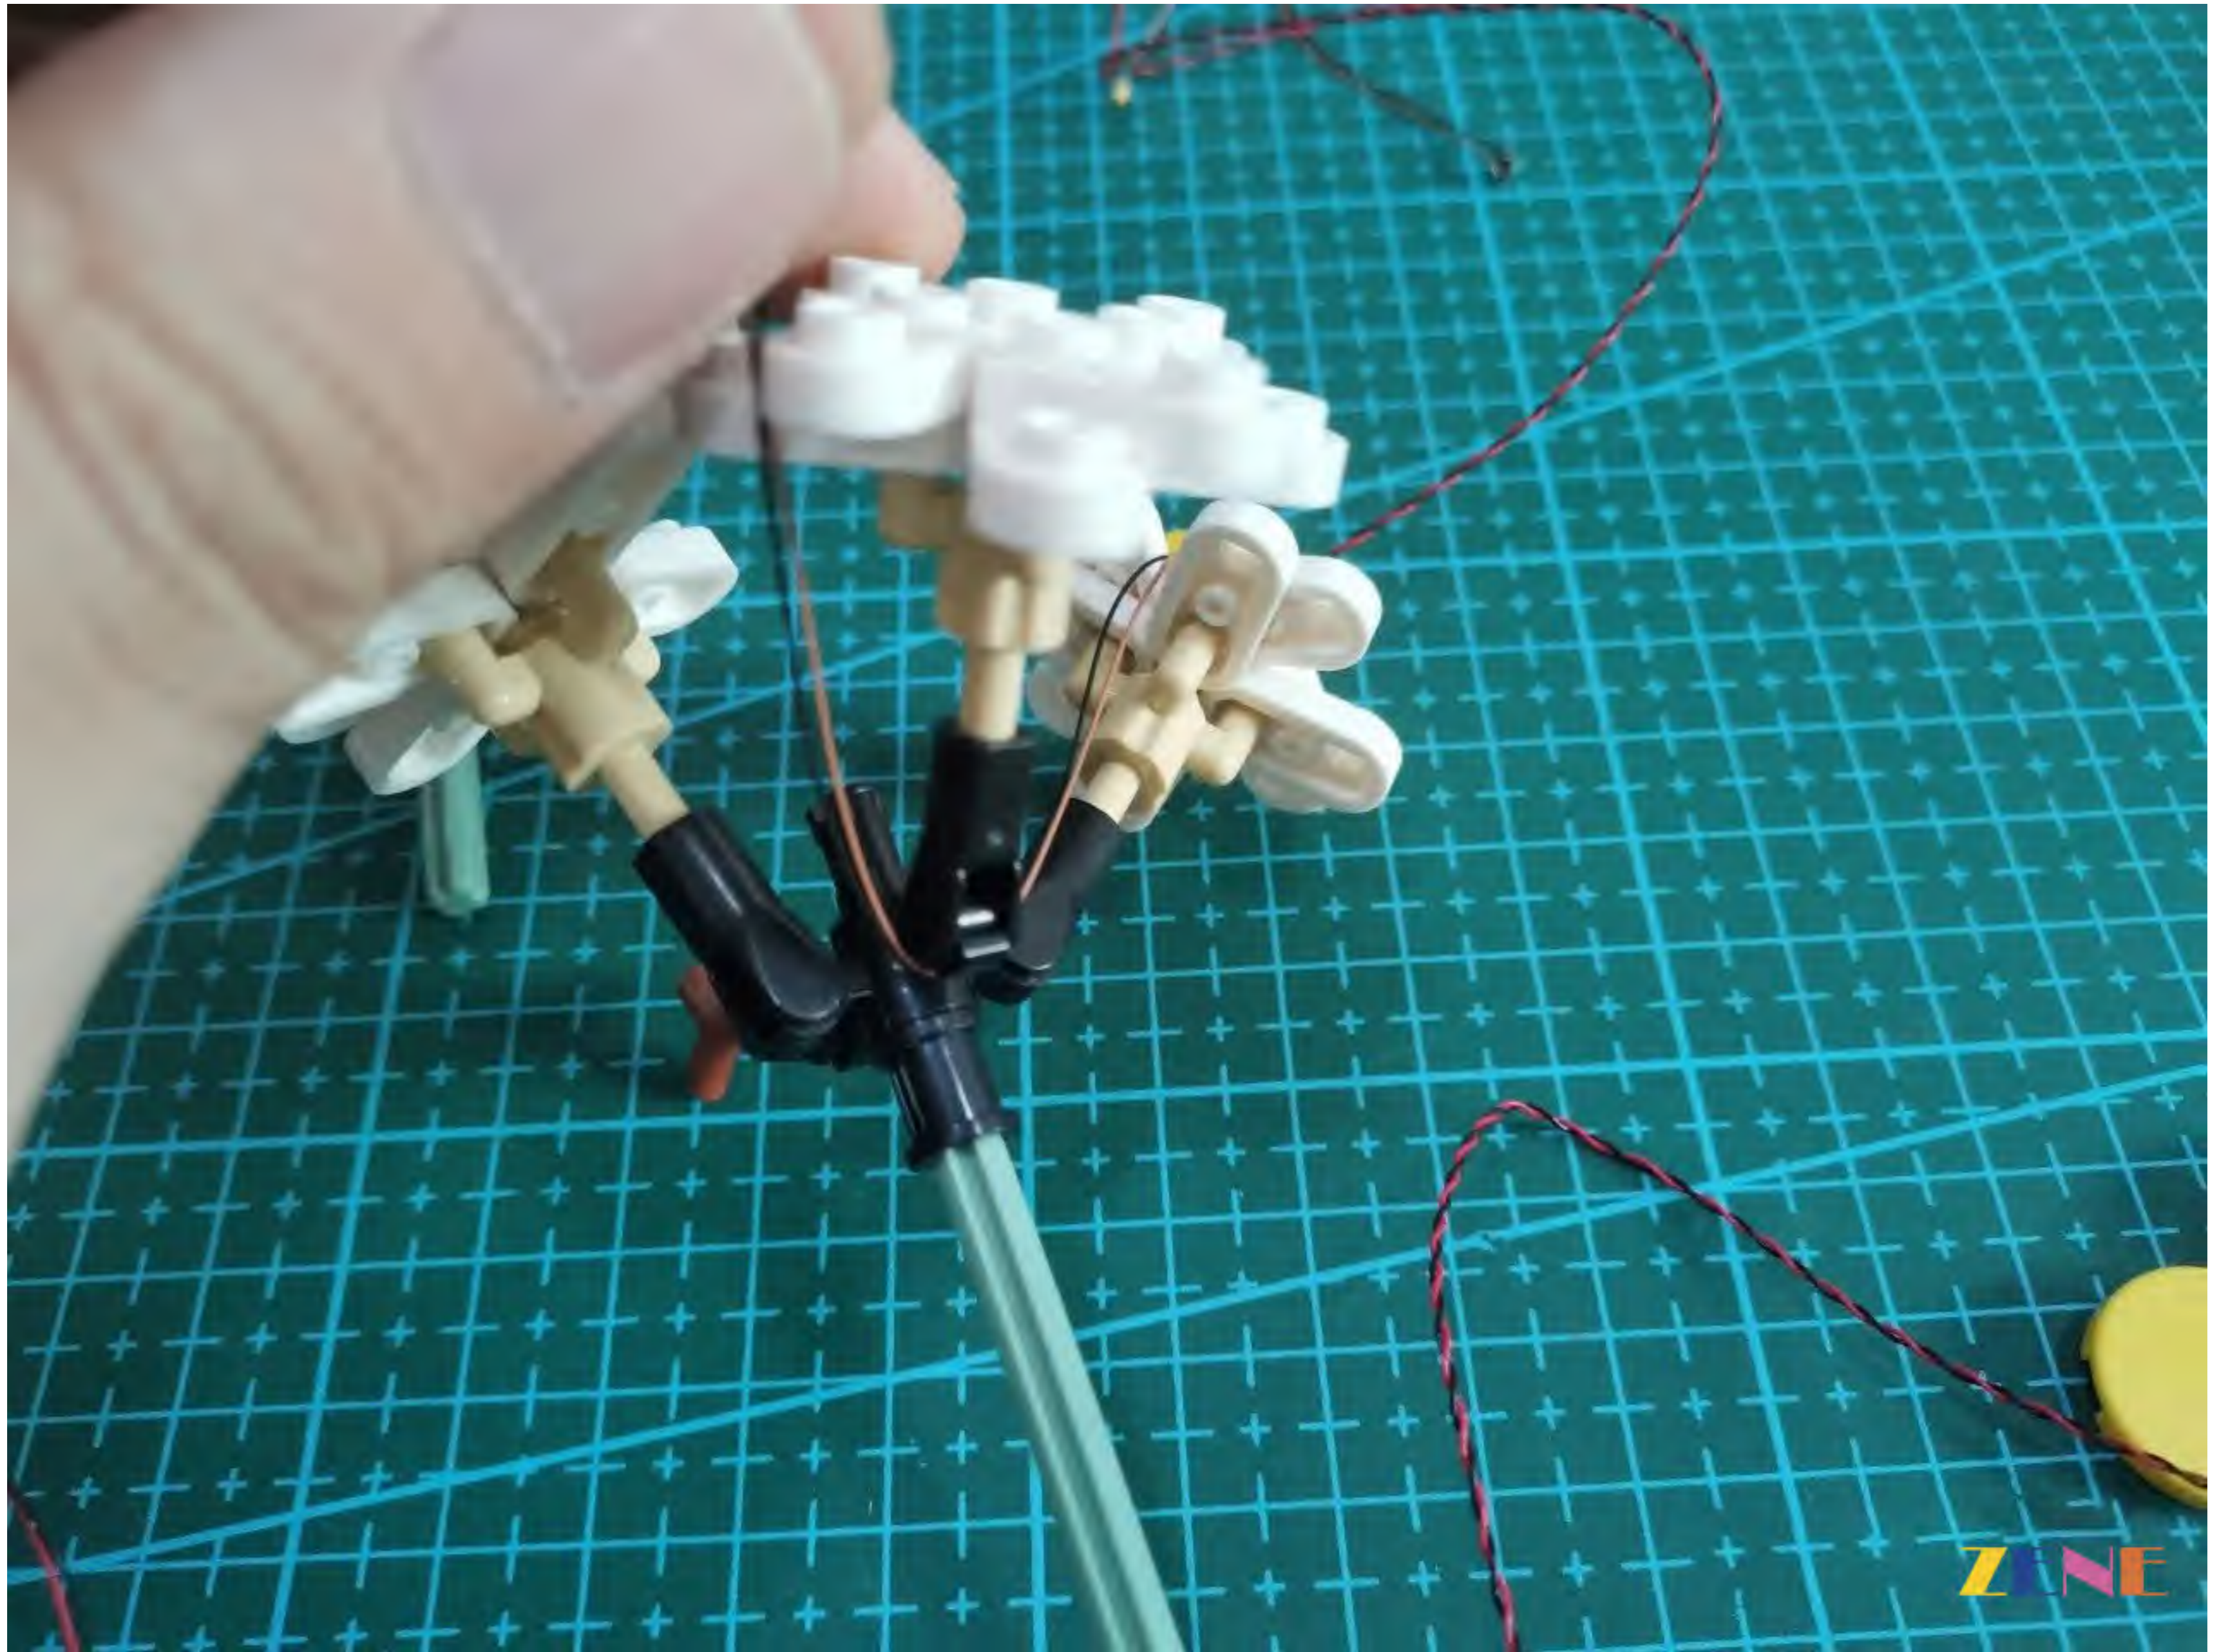

Charging method of lithium battery

3.7V 500mA lithium battery

Note: The charging time of lithium battery is 1.5-2 hours.

After charging, please disconnect the USB link in time

带茎叶片

ZENE

Diner
遥控可操作多种灯光模式

金鱼草