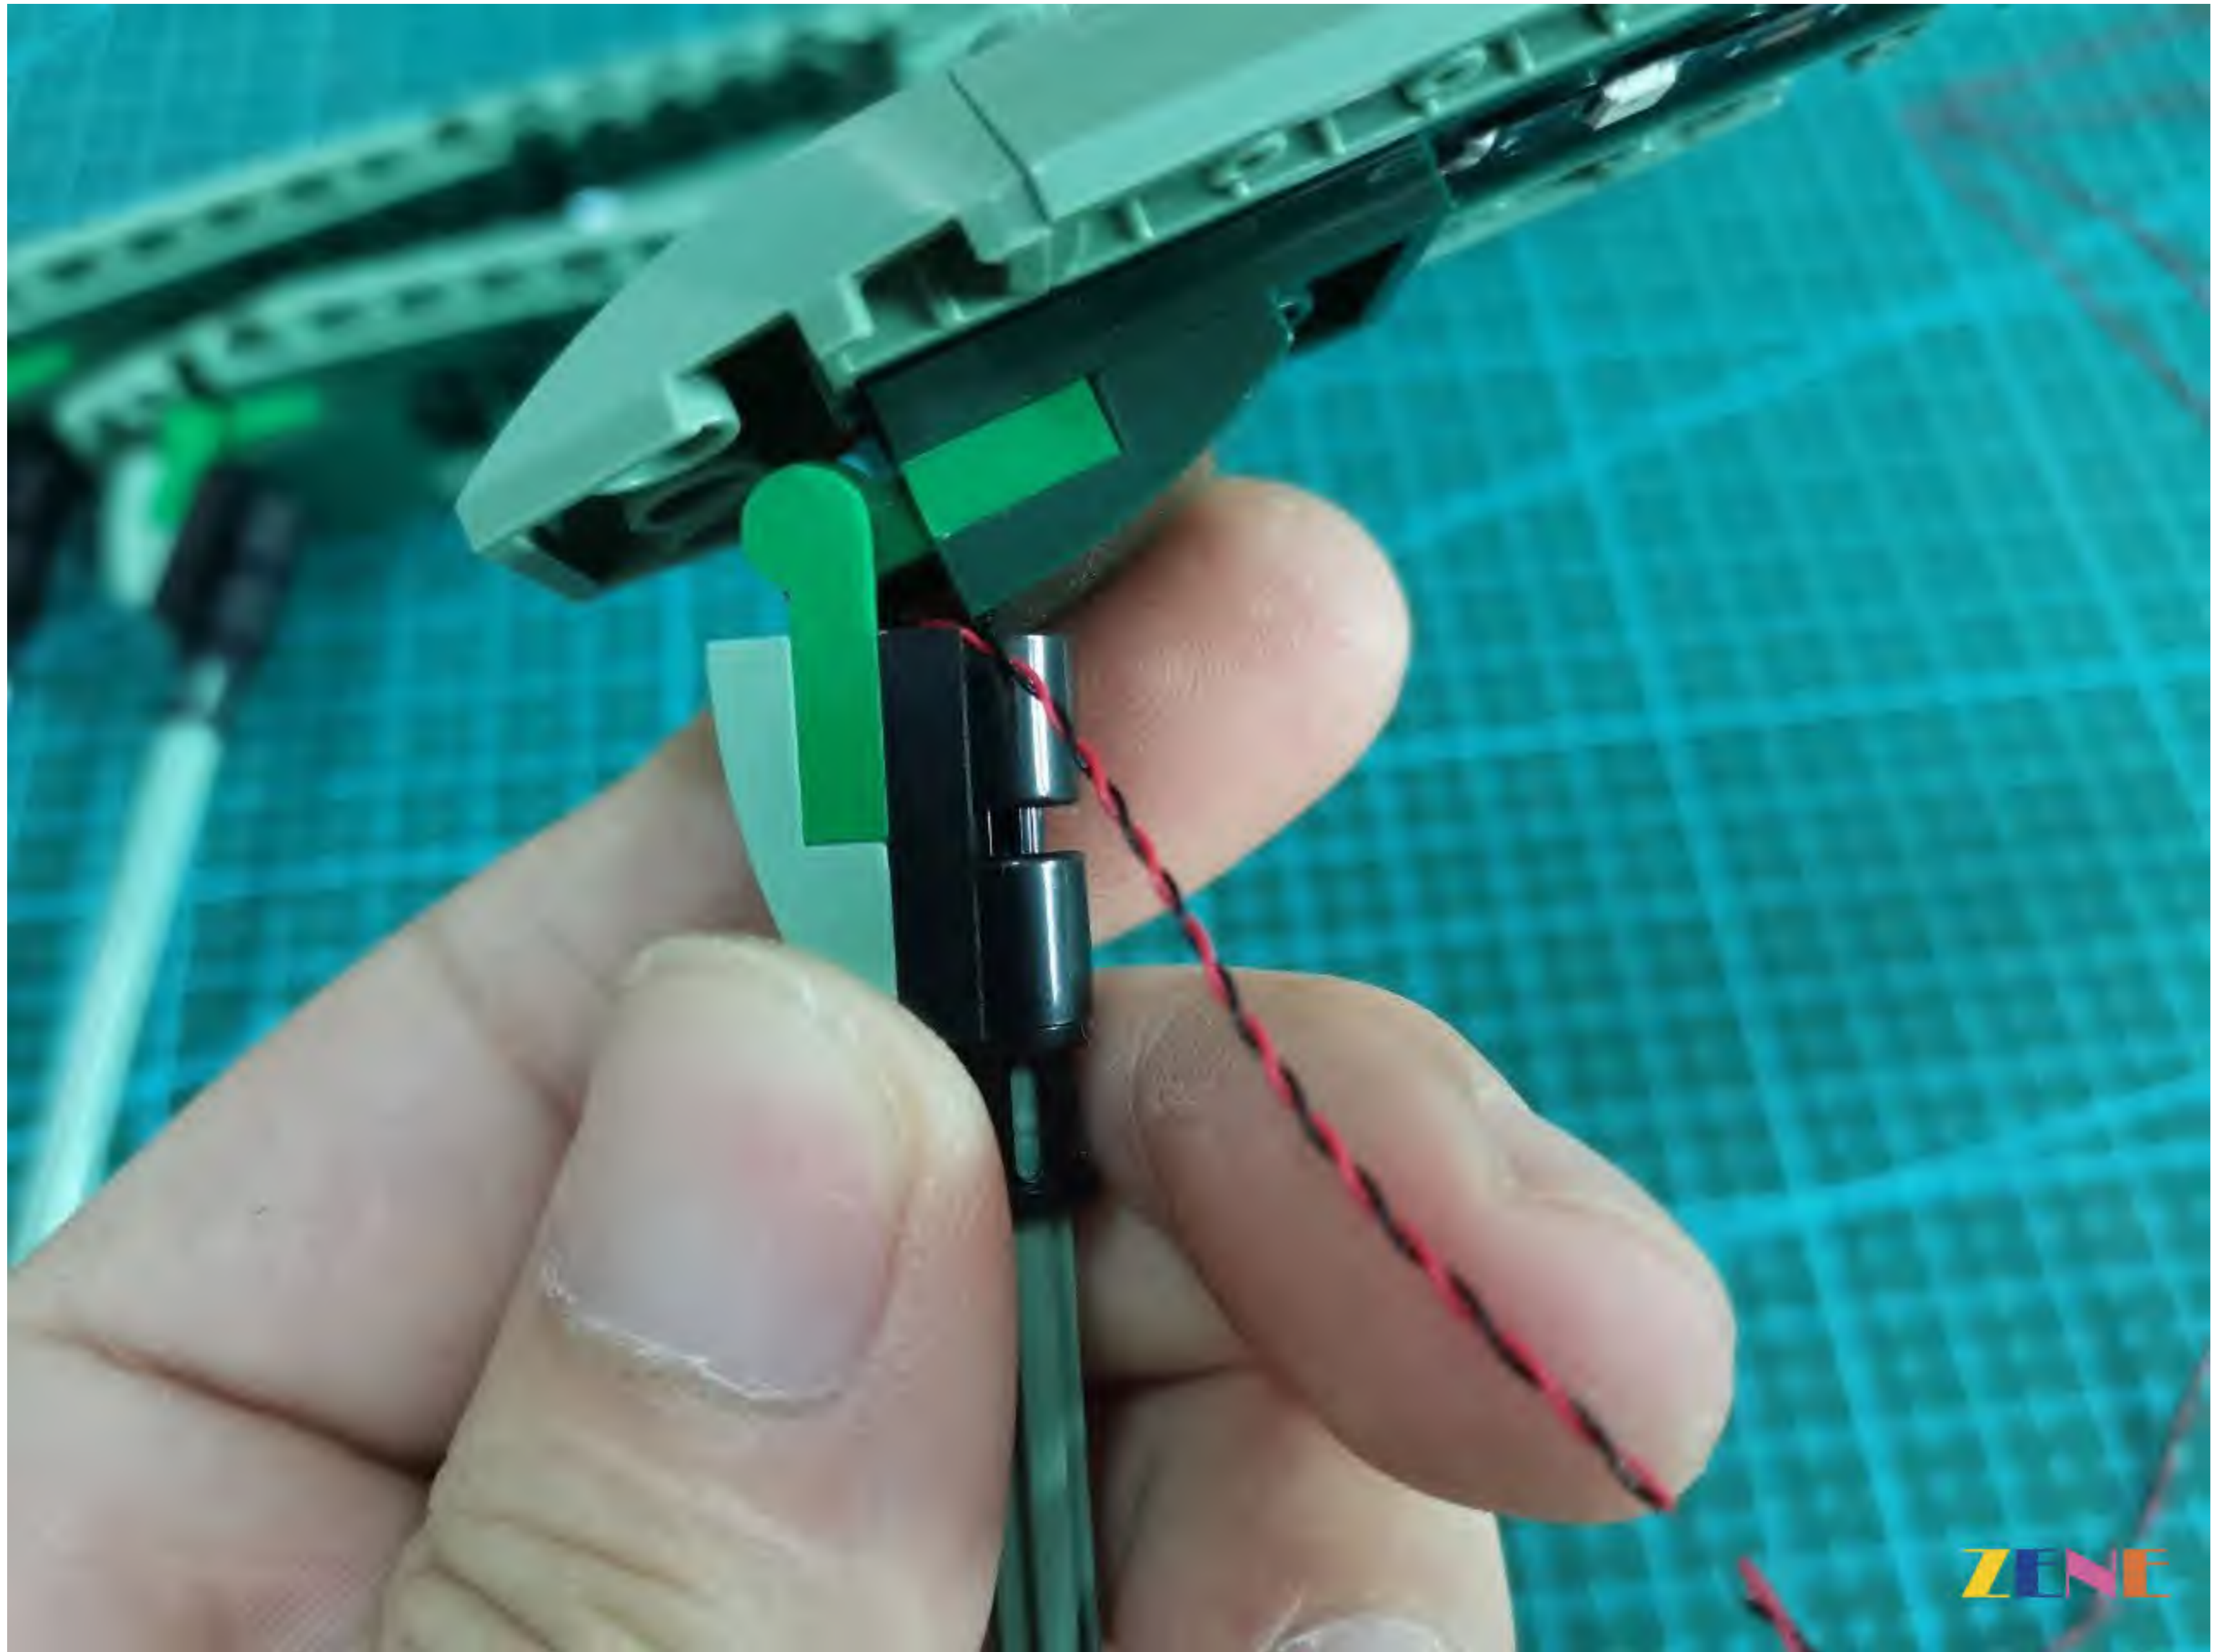

Charging method of lithium battery

3.7V 500mA lithium battery

Note: The charging time of lithium battery is 1.5-2 hours.

After charging, please disconnect the USB link in time

带茎叶片

ZENE

Diner
遥控可操作多种灯光模式

金鱼草