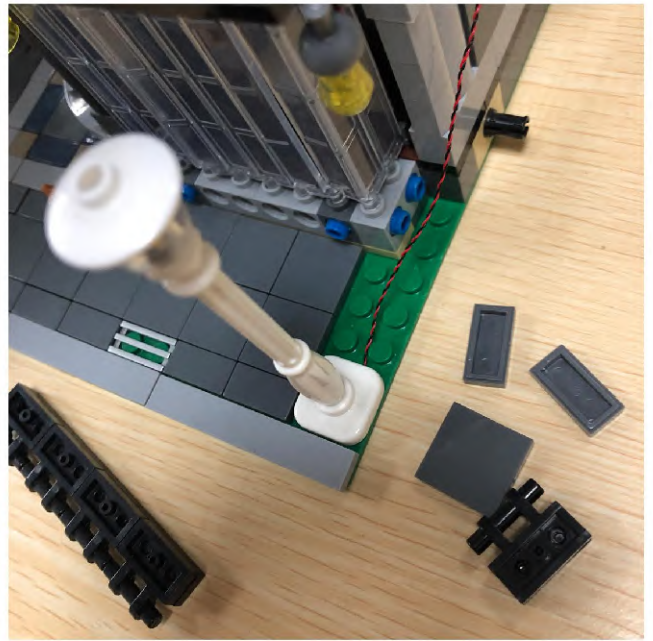

### Assembly Square

30 cm普通灯粒  
彩色快闪  
30 cm Bit Light  
multi-color flashing