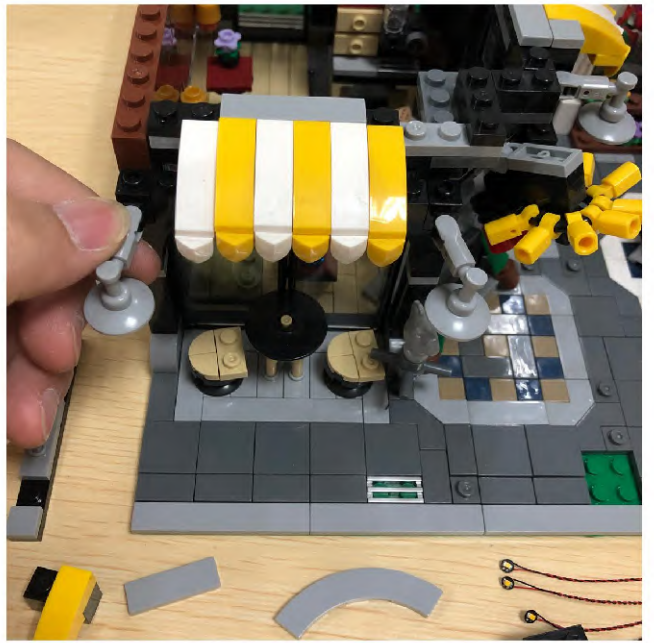

### Assembly Square

30 cm普通灯粒  
彩色快闪  
30 cm Bit Light  
multi-color flashing