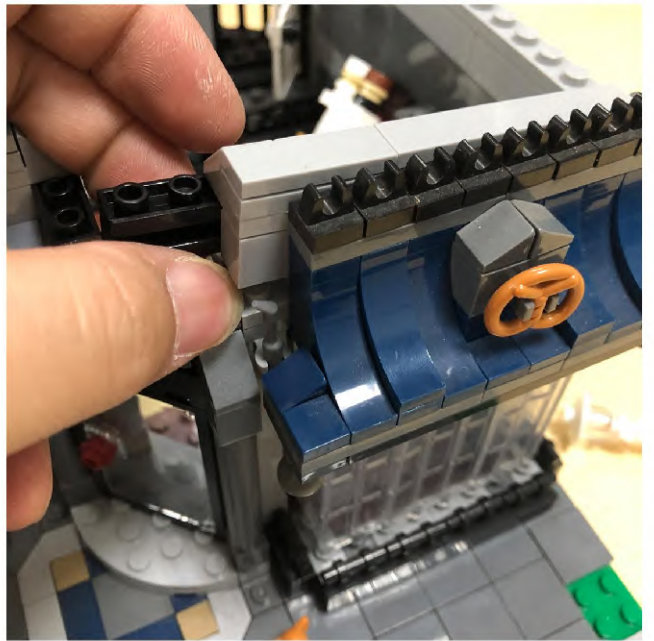

### Assembly Square

30 cm普通灯粒  
彩色快闪  
30 cm Bit Light  
multi-color flashing