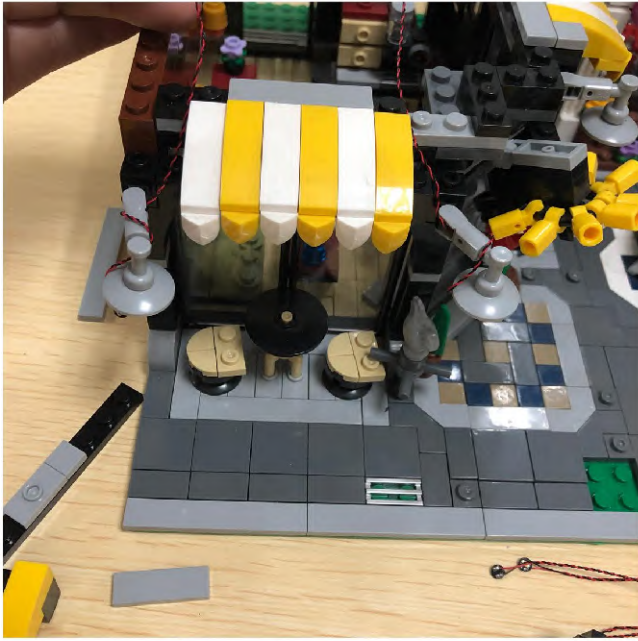

### Assembly Square

30 cm普通灯粒  
彩色快闪  
30 cm Bit Light  
multi-color flashing