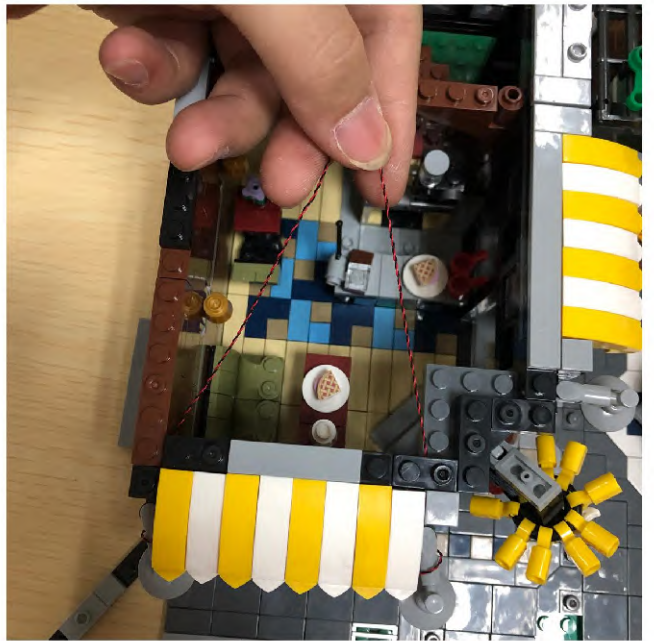

### Assembly Square

30 cm普通灯粒  
彩色快闪  
30 cm Bit Light  
multi-color flashing