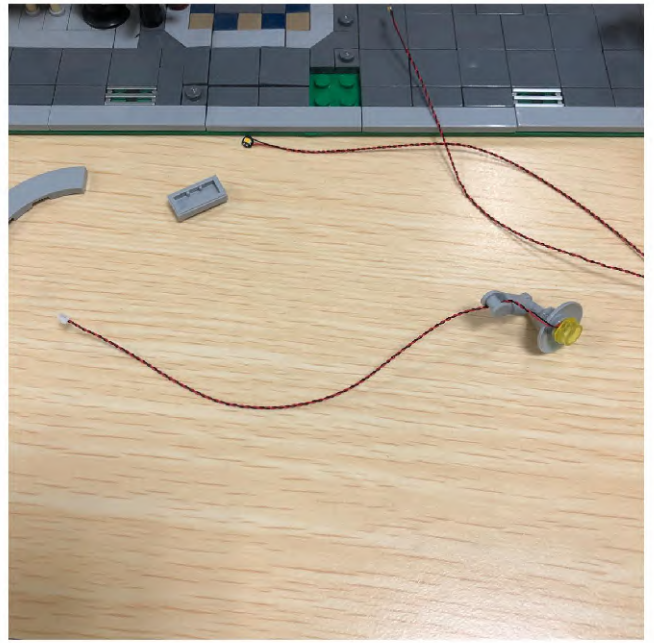

### Assembly Square

30 cm普通灯粒  
彩色快闪  
30 cm Bit Light  
multi-color flashing