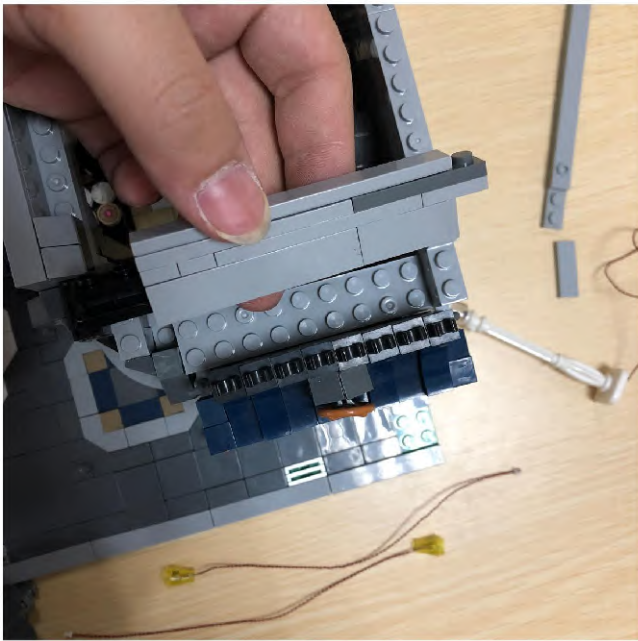

### Assembly Square

30 cm普通灯粒  
彩色快闪  
30 cm Bit Light  
multi-color flashing