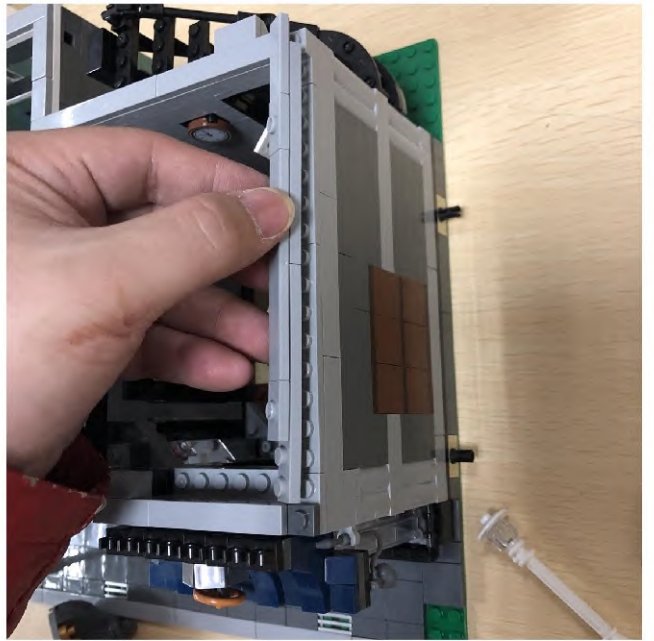

### Assembly Square

30 cm普通灯粒  
彩色快闪  
30 cm Bit Light  
multi-color flashing