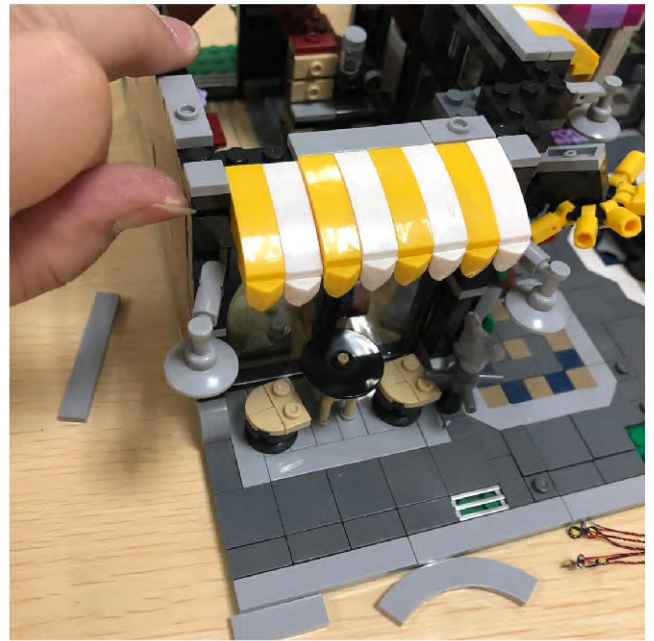

# Led Light Installation Guide

## Lego 10255

### Assembly Square

30 cm普通灯粒  
彩色快闪  
30 cm Bit Light  
multi-color flashing