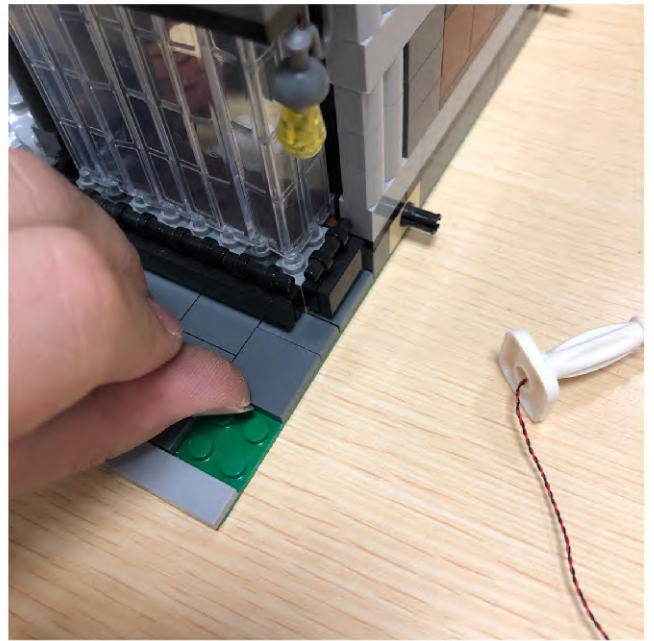

### Assembly Square

30 cm普通灯粒  
彩色快闪  
30 cm Bit Light  
multi-color flashing