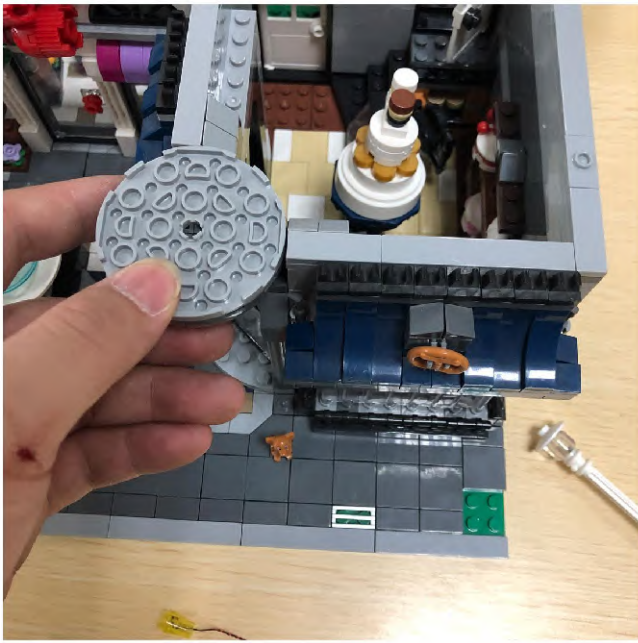

### Assembly Square

30 cm普通灯粒  
彩色快闪  
30 cm Bit Light  
multi-color flashing