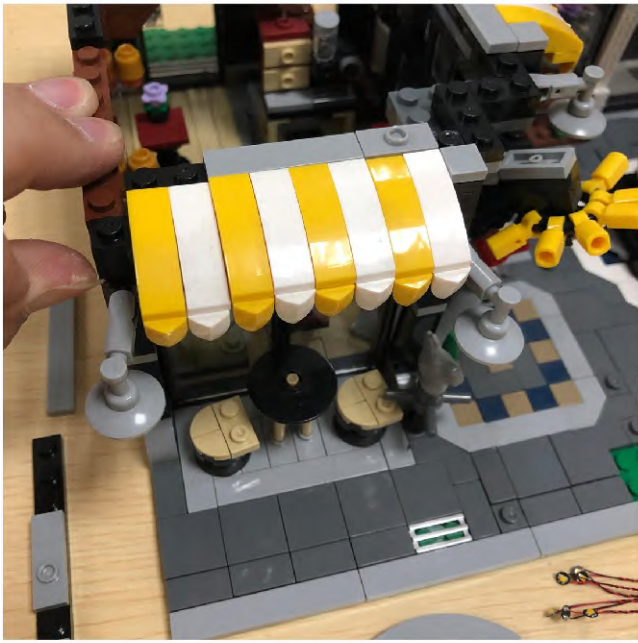

# Led Light Installation Guide

## Lego 10255

### Assembly Square

30 cm普通灯粒  
彩色快闪  
30 cm Bit Light  
multi-color flashing