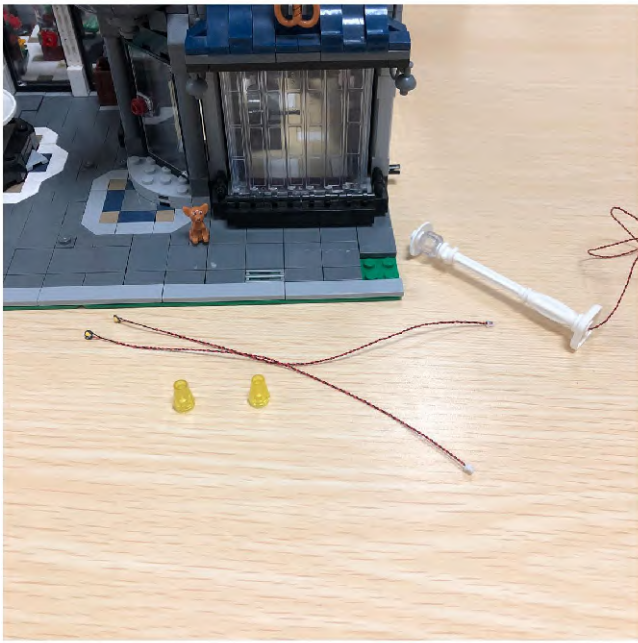

### Assembly Square

30 cm普通灯粒  
彩色快闪  
30 cm Bit Light  
multi-color flashing