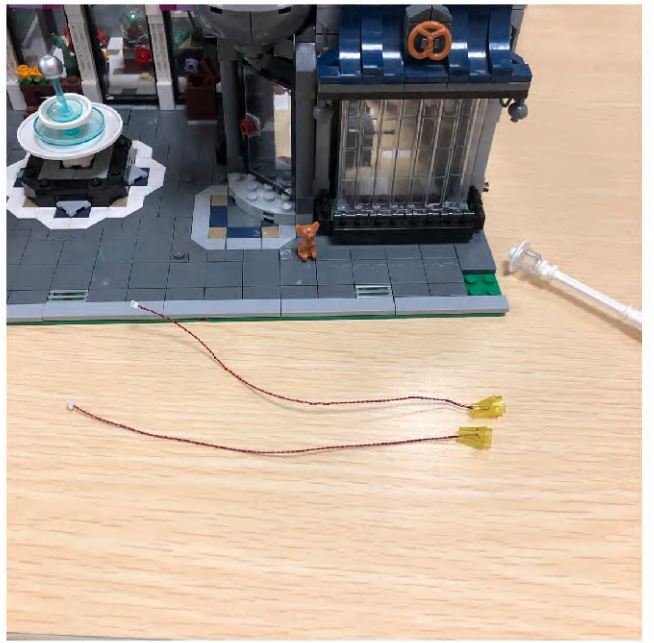

### Assembly Square

30 cm普通灯粒  
彩色快闪  
30 cm Bit Light  
multi-color flashing