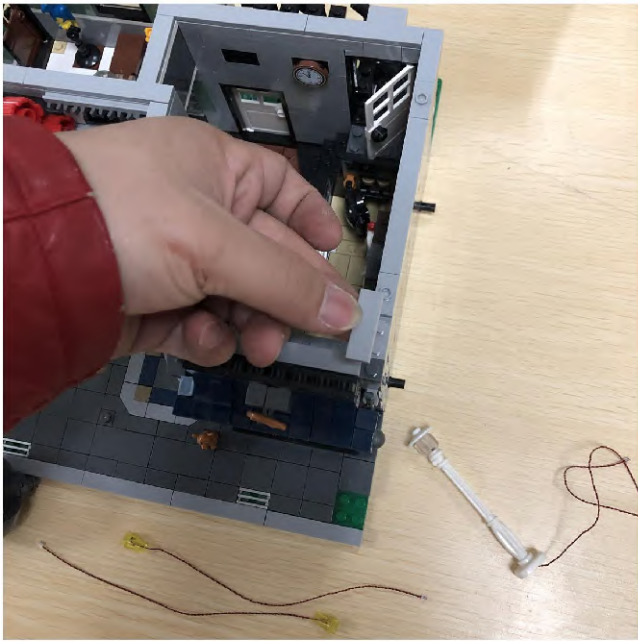

### Assembly Square

30 cm普通灯粒  
彩色快闪  
30 cm Bit Light  
multi-color flashing