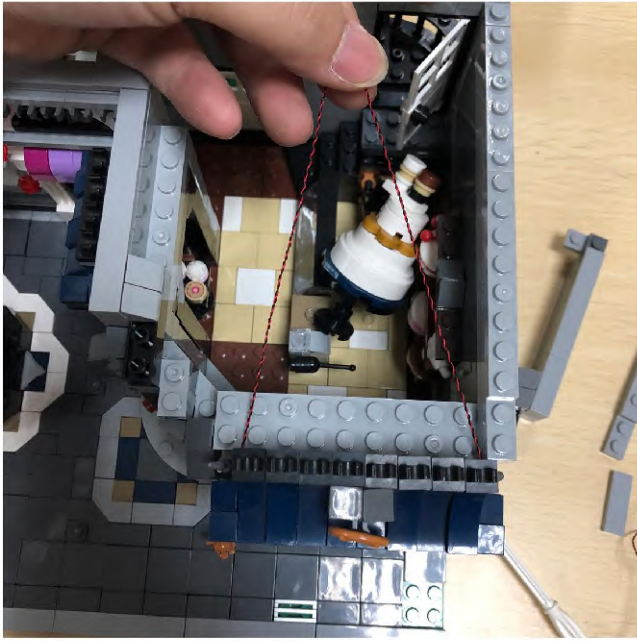

### Assembly Square

30 cm普通灯粒  
彩色快闪  
30 cm Bit Light  
multi-color flashing