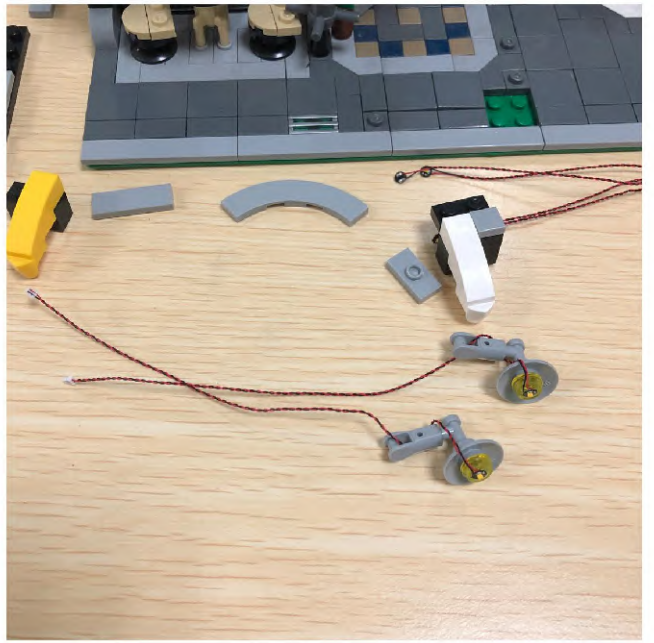

### Assembly Square

30 cm普通灯粒  
彩色快闪  
30 cm Bit Light  
multi-color flashing