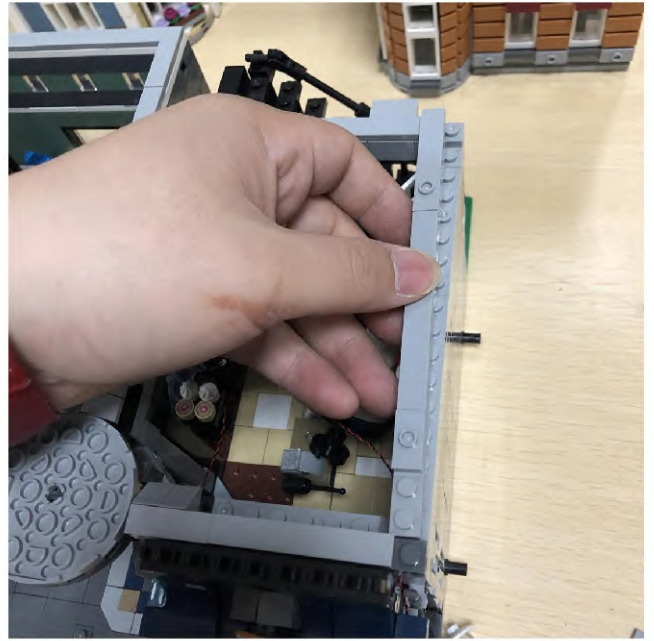

### Assembly Square

30 cm普通灯粒  
彩色快闪  
30 cm Bit Light  
multi-color flashing