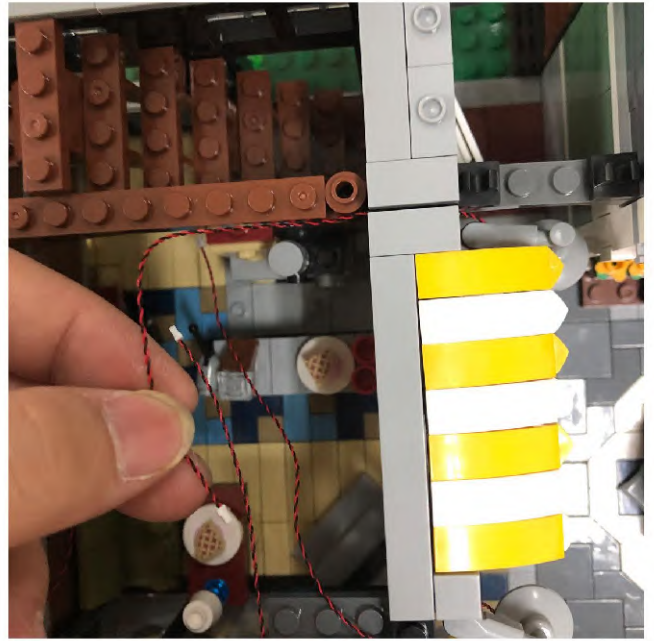

### Assembly Square

30 cm普通灯粒  
彩色快闪  
30 cm Bit Light  
multi-color flashing