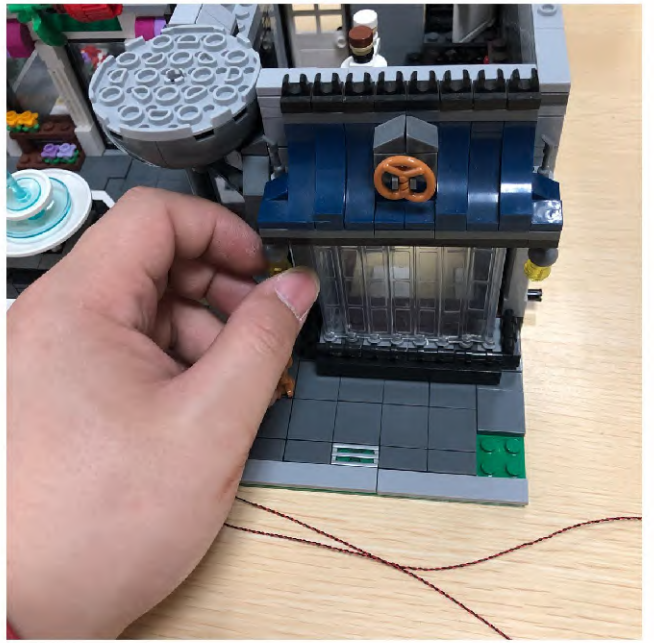

### Assembly Square

30 cm普通灯粒  
彩色快闪  
30 cm Bit Light  
multi-color flashing