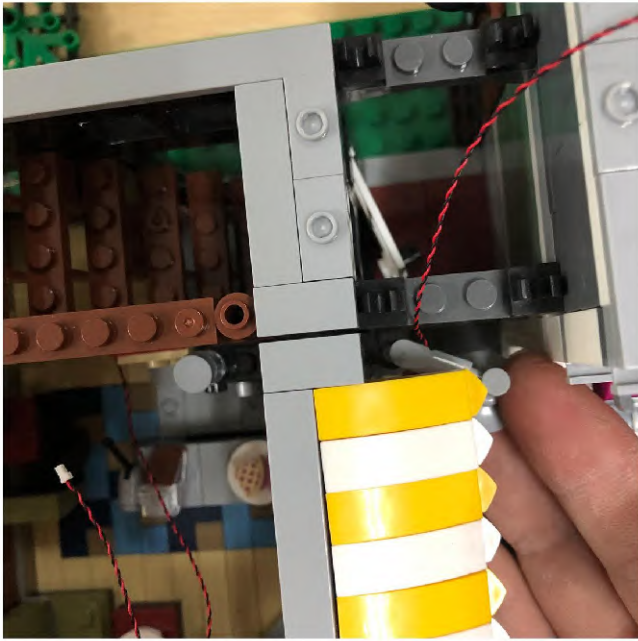

### Assembly Square

30 cm普通灯粒  
彩色快闪  
30 cm Bit Light  
multi-color flashing