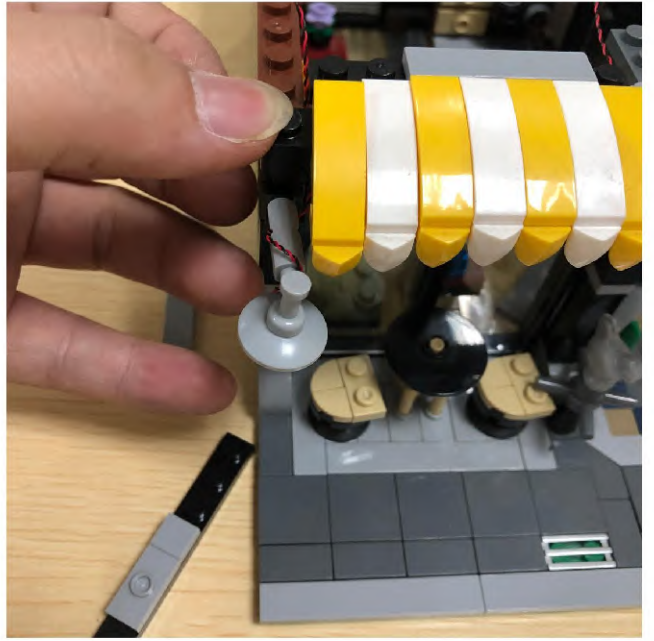

### Assembly Square

30 cm普通灯粒  
彩色快闪  
30 cm Bit Light  
multi-color flashing