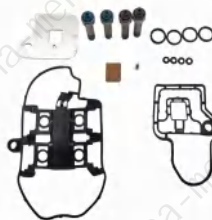

Gearbox Solenoid Valve
Repair Kit
RDA22327063-1