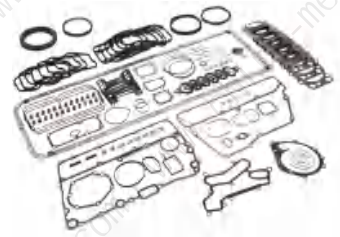

Truck Parts For SCANIA

China Merit Engine Parts Limited

O-Ring Set,
cylinder sleeve
RDA 1328995, 1730424
, 2071088, 2188199

FULL GASKET SET
RDA 465.170

FULL GASKET SET
RDA 496.080

Cylinder Head Bolt Set
RDA 1333786, 2212238