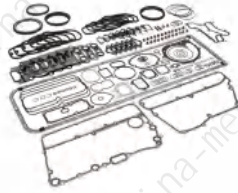

Truck Parts For SCANIA

China Merit Engine Parts Limited

O-Ring Set,
cylinder sleeve
RDA 1328995, 1730424
, 2071088, 2188199

FULL GASKET SET
RDA 465.170

FULL GASKET SET
RDA 496.080

Cylinder Head Bolt Set
RDA 1333786, 2212238

Valve Guide
RDA 1403823

Valve Seat
RDA 1412604

Exhaust Valve
RDA 1781847

Piston Kit
RDA 1783535, 2092020

Push Rod
RDA 1790865

Push Rod
RDA 1885723, 1439145

Intake Valve
RDA 1887056

Valve Seat
RDA 1918241