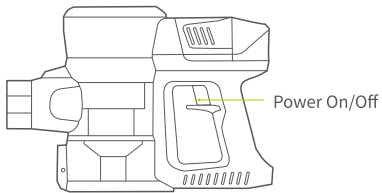

Accessories Installation

Power On