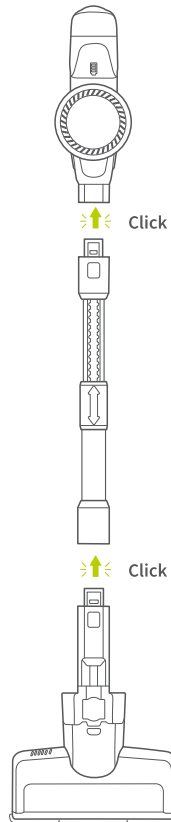

Kalado

Cordless Vacuum Cleaner Installation Instruction

Read instructions carefully
before using vacuum cleaner

KCV01

Vacuum Installation

- Insert the extension rod into the handheld part until you hear a “click”.
- Insert the floor brush to the head of the extension rod until you hear a “click”.