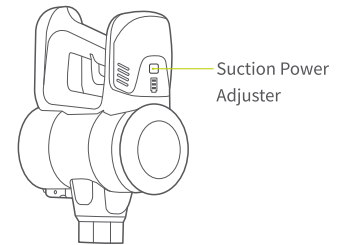

Accessories Installation

Power On