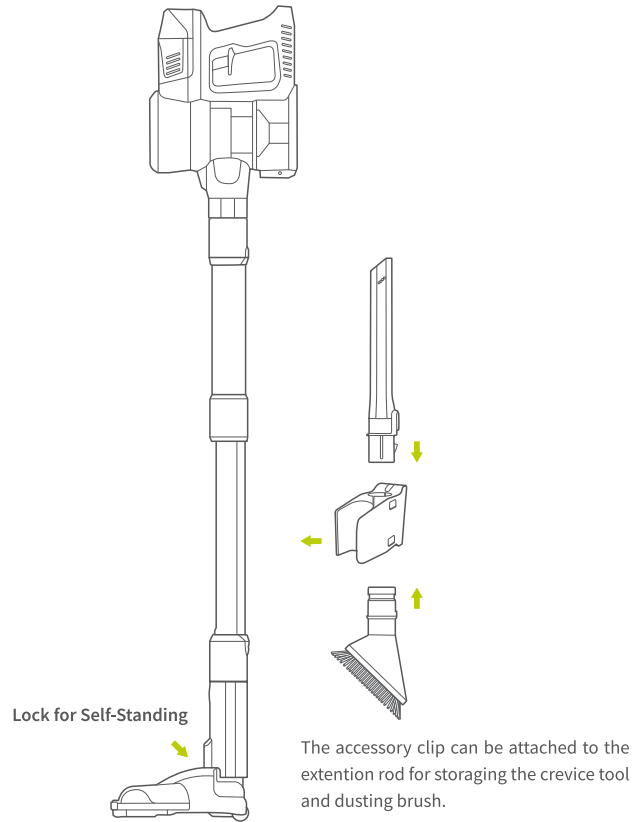

Kalado

Cordless Vacuum Cleaner Installation Instruction

Read instructions carefully
before using vacuum cleaner

KCV01

Vacuum Installation

- Insert the extension rod into the handheld part until you hear a “click”.
- Insert the floor brush to the head of the extension rod until you hear a “click”.