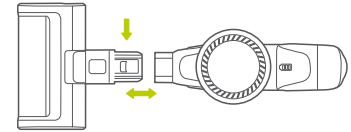

Accessories Installation