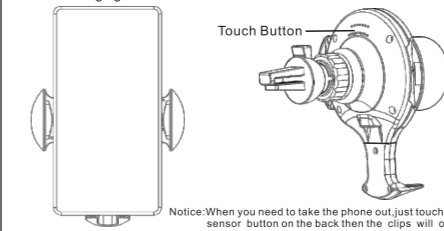

5.Two clips will automatically open and grip your moblie phone when you place moblie phone close to wireless charger holder with 100MM, and then LED lighting ring will display RGB breathing lights.