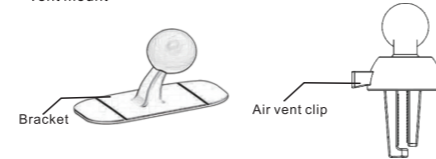

Operation Guide

1.According to actual use, select the suction mount or air vent mount

2.After selected one of them,aim at the assemble screw nut position, then rotating it to tighten with bracket/air vent clip