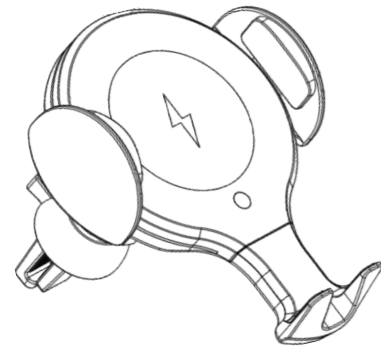

WIRELESS & LIMITLESS

MEISO

Product Introduction

This smart wireless car charger holder is an intelligent product support 10w(7.5w)fast charging,compatible with 5W charging.With all mobile phones enable Qi Standard, wireless chaeger bring you convenient and safe charging enviroment.