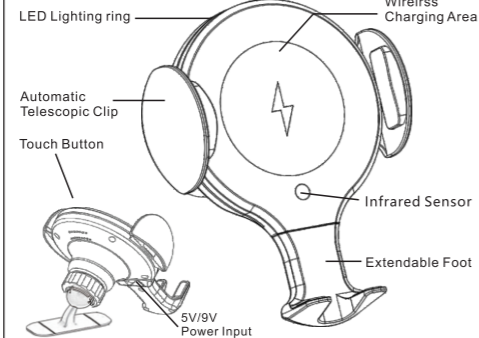

Product Overview