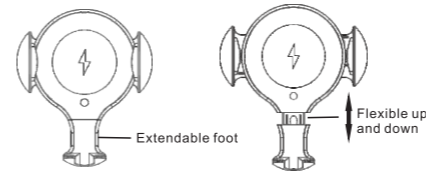

WIRELESS & LIMITLESS

MEISO

Product Introduction

This smart wireless car charger holder is an intelligent product support 10w(7.5w)fast charging,compatible with 5W charging.With all mobile phones enable Qi Standard, wireless chaeger bring you convenient and safe charging enviroment.

Product Overview

Operation Guide

1.According to actual use, select the suction mount or air vent mount

2.After selected one of them,aim at the assemble screw nut position, then rotating it to tighten with bracket/air vent clip

3.Adjusting the extendable foot according to moblie phone size.

Compatible with 4.5-5.5 inches

Compatible with 5.5-6.5 inches

4.After installed wireless charger with air vent clip,place it on related position in the car,connecting USB cable,and then the LED lighting ring display RBG lights.

5.Two clips will automatically open and grip your moblie phone when you place moblie phone close to wireless charger holder with 100MM, and then LED lighting ring will display RGB breathing lights.

6.When wireless charger is in abnormal working state,(detects other objects or dysfunction) LED lighting ring will flash

Parameters

Input: 5V/2A;9V/1.67A
Output power : 7.5W / 10W / 5W
Charging distance : ≤8mm
Charging efficiency : ≥76%
Operation Frequency : 108kHz-179kHz
H-field Strength: 22.29dBuA/Mat3m

Wireless Charge Compatible Devices

HUAWEI:P30 Pro, Mate 20Pro.
iPHONE:iPhone 8, iPhone 8 Plus, iPhone X, iPhone XR, iPhone XS, iPhone XS MAX.
SAMSUNG: Note9, S9, S9+, Note8, S8, S8+, S7Edge, S7, Note5, S6, Note6, Note7, S6Edge, S6Edge+, S6G9209, SM-W2019, SM-W2017, SM-W2018.
NOKIA Lumia:930, 830, 1520, 1020, 820, 720, 920, 925.
GOOGLE Nexus:4/5/6/7
XIAOMI: MIX2S