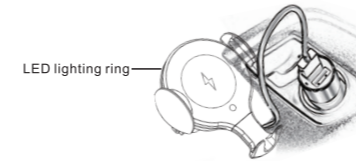

Compatible with 4.5-5.5 inches

Compatible with 5.5-6.5 inches

4.After installed wireless charger with air vent clip,place it on related position in the car,connecting USB cable,and then the LED lighting ring display RBG lights.