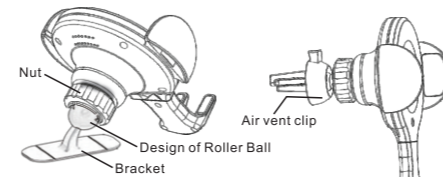

Practical Example 1

Practical Example 2

3.Adjusting the extendable foot according to moblie phone size.