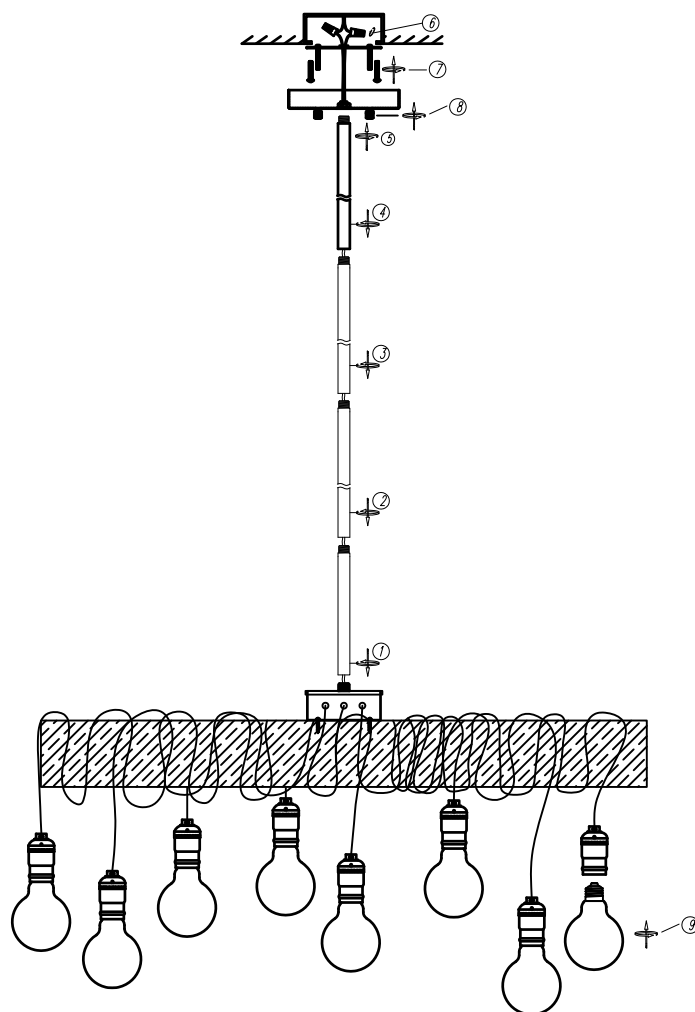

Assembly Instruction

TEH-1716110V

SAFETY PRECAUTIONS:

1. TURN OFF ELECTRICAL POWER BEFORE STARTING INSTALLATION OF LIGHT FIXTURE, DO NOT REMOVE INSULATION FROM FIXTURE
2. THIS PRODUCT MUST BE INSTALLED IN ACCORDANCE WITH THE APPLICABLE INSTALLATION CODE BY A PERSON FAMILIAR WITH THE CONSTRUCTION AND OPERATION OF THE PRODUCT AND THE HAZARDS INVOLVED
3. CAUTION-RISK OF FIRE. CONSULT A QUALIFIED ELECTRICIAN TO ENSURE CORRECT BRANCH CIRCUIT CONDUCTOR.

NOTE:product May Not Look Exactly As Shown In Figures.

"INSTRUCTIONS PERTAINING TO RISK OF FIRE OR INJURY TO PERSONS"

"READ ALL INSTRUCTIONS"

"IMPORTANT SAFETY INSTRUCTIONS"

"SAVE THESE INSTRUCTIONS"

This lighting chain contains recyclable materials. Do not dispose this product as unsorted municipal waste. Please contact your local municipality for the nearest collection point.