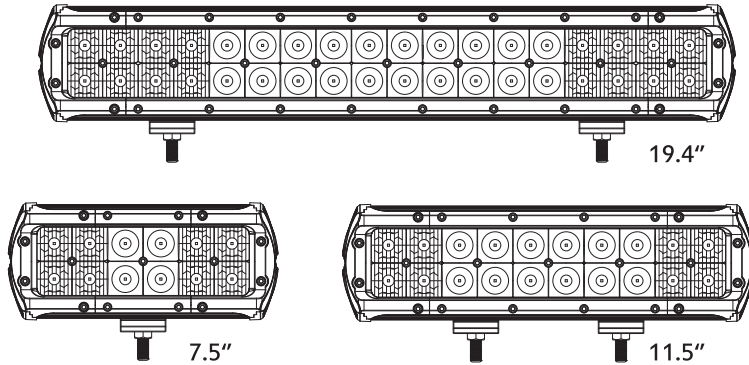

MICTUNING
DESIGNED FOR SAFE AND FUN

If you're driving on dark road, you need bright lights!

If you're racing, you need cool lights!

MICTUNING X-EXPLORER KS1 LED Light Bar Specially Designed For You!

Overview :

MICTUNING® is a leading manufacturer of high-tech automotive lights and accessories, keep you safe wherever you go. Enjoy your off-road adventures!

X-EXPLORER KS1

Simple Installation :

- Comes with Bottom Brackets for easy installation
- Can be mounted on car roof, front bumper or grille by yourself