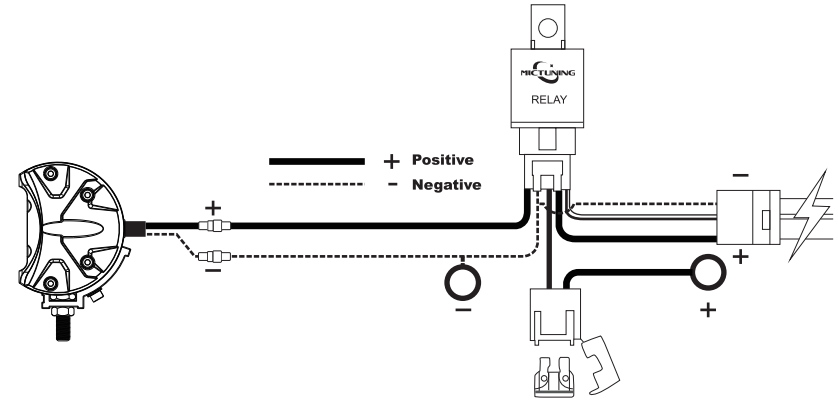

## Simple Installation :

- Comes with Bottom Brackets for easy installation
- Can be mounted on car roof, front bumper or grille by yourself

MICTUNING® ALL RIGHTS RESERVED

## Specification :

Size	7.5"	11.5"	19.4"
Power	36W	60W	108W
Voltage	10 - 30V	10 - 30V	10 - 30V
LED QTY	12pcs	20pcs	36pcs
Lumen	2773lm	4728lm	8264lm
Color Temperature	6500K	6500K	6500K
Waterproof Rate	IP67	IP67	IP67