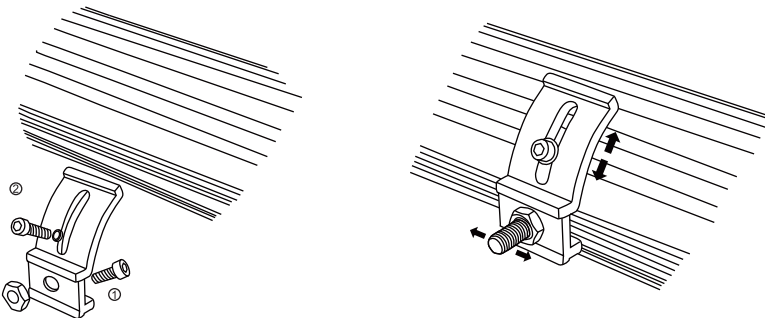

MICTUNING® ALL RIGHTS RESERVED