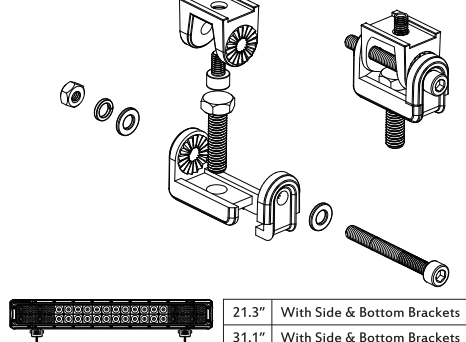

## Simple Installation :

- Comes with Side Brackets & Bottom Brackets for easy installation
- Can be mounted on car roof, front bumper or grille by yourself

Side Brackets

Bottom Brackets

MICTUNING® ALL RIGHTS RESERVED

## Specification :

Size	21.3"	31.1"	41"	50.9 "
Power	120W	180W	240W	300W
Voltage	10 - 30V	10 - 30V	10 - 30V	10 - 30V
LED QTY	40pcs	60pcs	80pcs	100pcs
Lumen	9526lm	14719lm	19185lm	24163lm
Color Temperature	6500K	6500K	6500K	6500K
Waterproof Rate	IP67	IP67	IP67	IP67