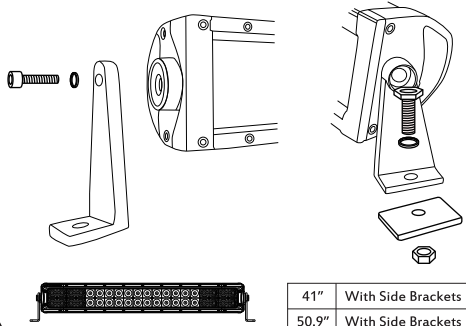

## Simple Installation :

- Comes with Side Brackets & Bottom Brackets for easy installation
- Can be mounted on car roof, front bumper or grille by yourself

Side Brackets

Bottom Brackets

MICTUNING® ALL RIGHTS RESERVED

## Specification :

Size	21.3"	31.1"	41"	50.9 "
Power	120W	180W	240W	300W
Voltage	10 - 30V	10 - 30V	10 - 30V	10 - 30V
LED QTY	40pcs	60pcs	80pcs	100pcs
Lumen	9526lm	14719lm	19185lm	24163lm
Color Temperature	6500K	6500K	6500K	6500K
Waterproof Rate	IP67	IP67	IP67	IP67