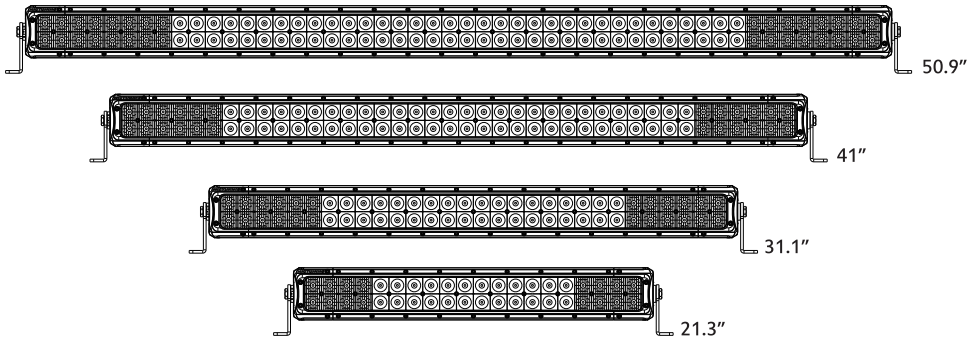

MICTUNING
DESIGNED FOR SAFE AND FUN

If you're driving on dark road, you need bright lights!

If you're racing, you need cool lights!

MICTUNING X-EXPLORER KL1 LED Light Bar Specially Designed For You!

Overview :

MICTUNING® is a leading manufacturer of high-tech automotive lights and accessories, keep you safe wherever you go. Enjoy your off-road adventures!

X-EXPLORER KL1

Simple Installation :

- Comes with Side Brackets & Bottom Brackets for easy installation
- Can be mounted on car roof, front bumper or grille by yourself