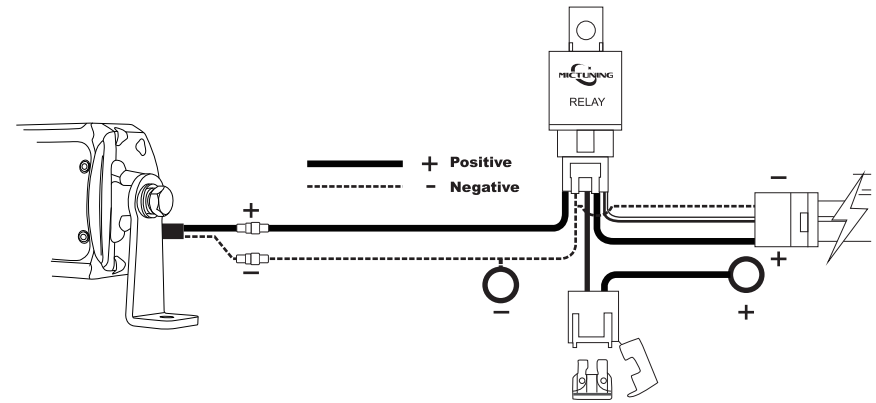

## Simple Installation :

- Comes with Side Brackets & Bottom Brackets for easy installation
- Can be mounted on car roof, front bumper or grille by yourself

Side Brackets

Bottom Brackets

MICTUNING® ALL RIGHTS RESERVED

## Wiring Diagram ( Wiring Harness Kit Included )

## Specification :

Size	21.3"	31.1"	41"	50.9 "
Power	120W	180W	240W	300W
Voltage	10 - 30V	10 - 30V	10 - 30V	10 - 30V
LED QTY	40pcs	60pcs	80pcs	100pcs
Lumen	9526lm	14719lm	19185lm	24163lm
Color Temperature	6500K	6500K	6500K	6500K
Waterproof Rate	IP67	IP67	IP67	IP67