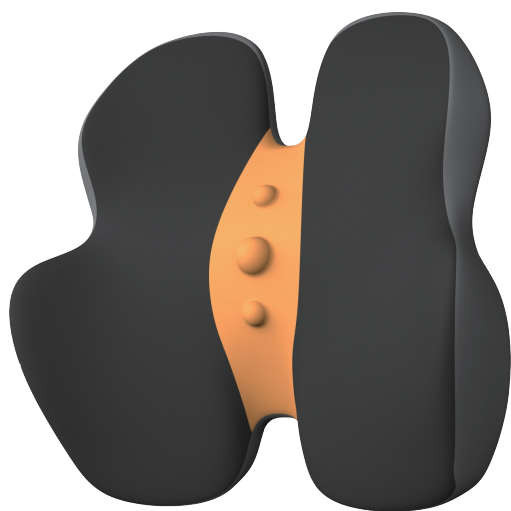

ProtoArc

ComfortX LC

U型ランバーサポート (蝶形)

support-jp@protoarc.com | www.protoarc.com

UNITED STATES: (+1) 866-287-6188
MONDAY-FRIDAY: 10AM-1PM, 2PM -7PM (EASTERN TIME)
*CLOSED DURING HOLIDAYS

ProtoArc

ComfortX LC