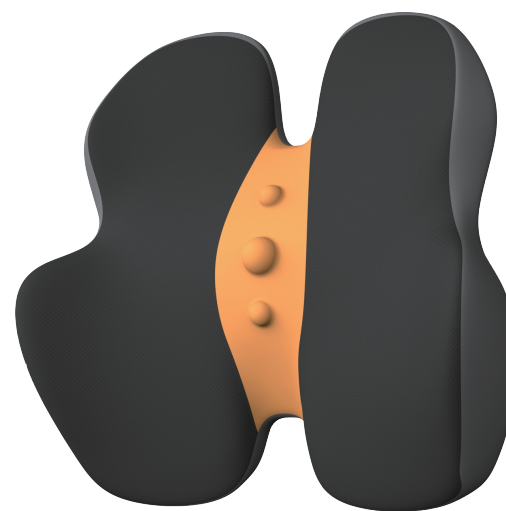

U-shaped Ergonomic Lumbar Support (Butterfly Lumbar Pillow)

support@protoarc.com | www.protoarc.com

UNITED STATES: (+1) 866-287-6188
MONDAY-FRIDAY: 10AM-1PM, 2PM -7PM (EASTERN TIME)
*CLOSED DURING HOLIDAYS

Material

Pillow Core: Memory foam
Front Fabric: 75D mesh fabric, Black + Orange
Back Fabric: Textile, Dark gray
2 Straps: Elastic strap + ABS buckles

Washing Instructions

- Maximum washing temperature: 113°F
- Do not bleach, insolate or dry
- Hang to dry
- Routine dry cleaning
- Wash separately with neutral detergent

Warning

1. The tension value of the strap and the waist fabric is <10KG. It is prohibited to forcibly pull the strap buckle beyond the limit tension value of the strap to prevent personal injury.
2. The inner core memory foam of the lumbar support can not be washed.

Package List

- 1 x Ergonomic Lumbar Pillow
- 1 x User Manual

Made in China

品質表示

詰め物：メモリーフォーム
カバー：ポリエステル+ナイロン+スパンデックス
底：ナイロン+スパンデックス
ストラップ：ポリエステル+ゴム
バックル：ABS

洗濯説明

- 詰め物を洗濯不可
- 日陰干し
- 洗濯ネット使用
- 液温は45℃を限度とし、弱い洗濯処理
- 高温高湿な場所を避け、漂白剤は使用不可
- 通常のドライクリーニング処理はできる
- 中性洗剤をご使用ください
- 生地破れや裂けを防ぐため、ストラップを強く引っ張らないでください

パッケージ内容

- 1 x ランバーサポート
- 1 x 日本語取扱説明書

中国製