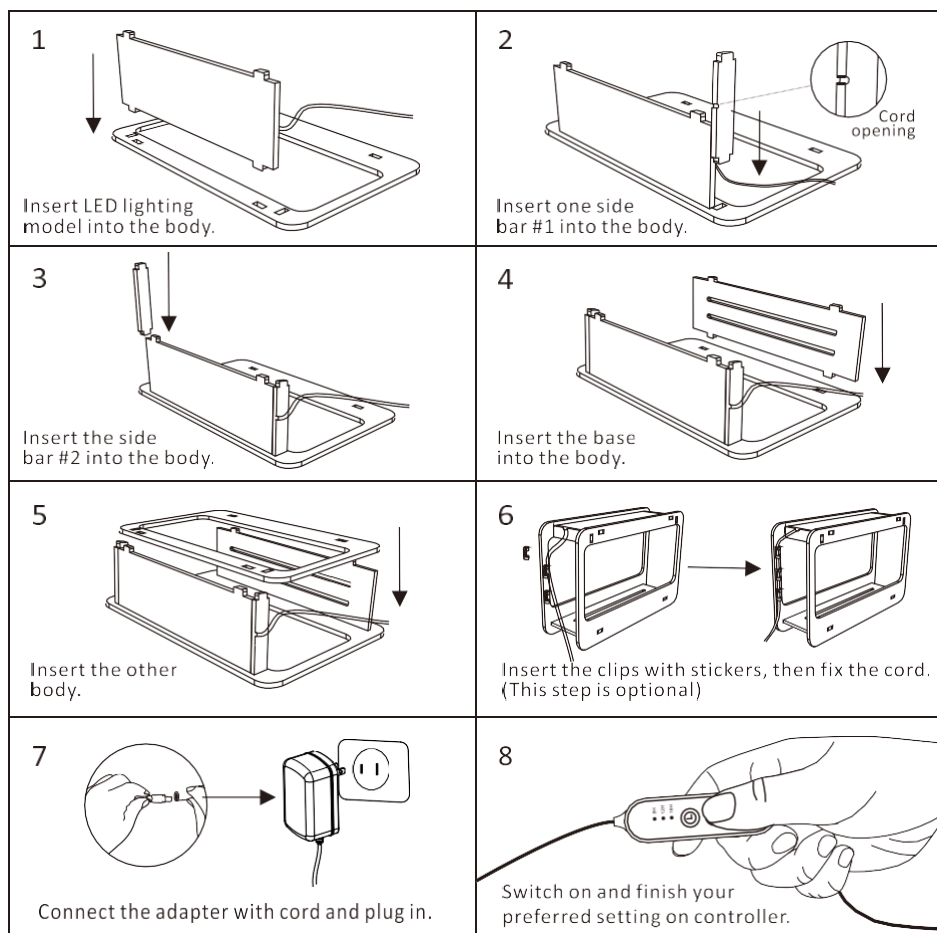

Assembly Guide