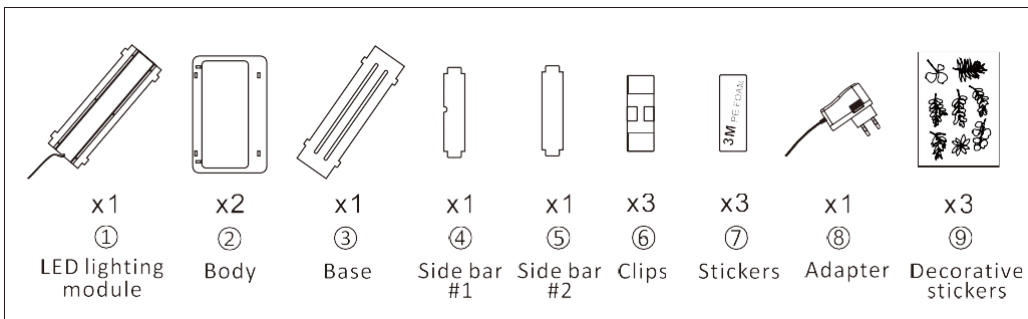

Included In Package