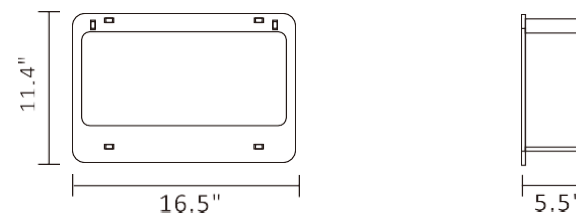

Included In Package

Note: The decorative stickers are used for decorating the body of the indoor garden, you can decorate your indoor garden the way you prefer.

Assembly Guide

Parameter

Model No.	Power	Operating voltage	Adapter output	Output lumen	PPF	CCT
TKLFMGGRO14s	14W	100-240V AC	DC 24V/0.65A	850lm	14 umol/s	4000K
CRI(Ra)	Life time	Operation temperature	IP Rate	Installed size		Net weight
95	25000h	-20°C~40°C	IP20+ Damp location	16.5"x5.5"x11.4"		1.26Kg

Dimension

Controller