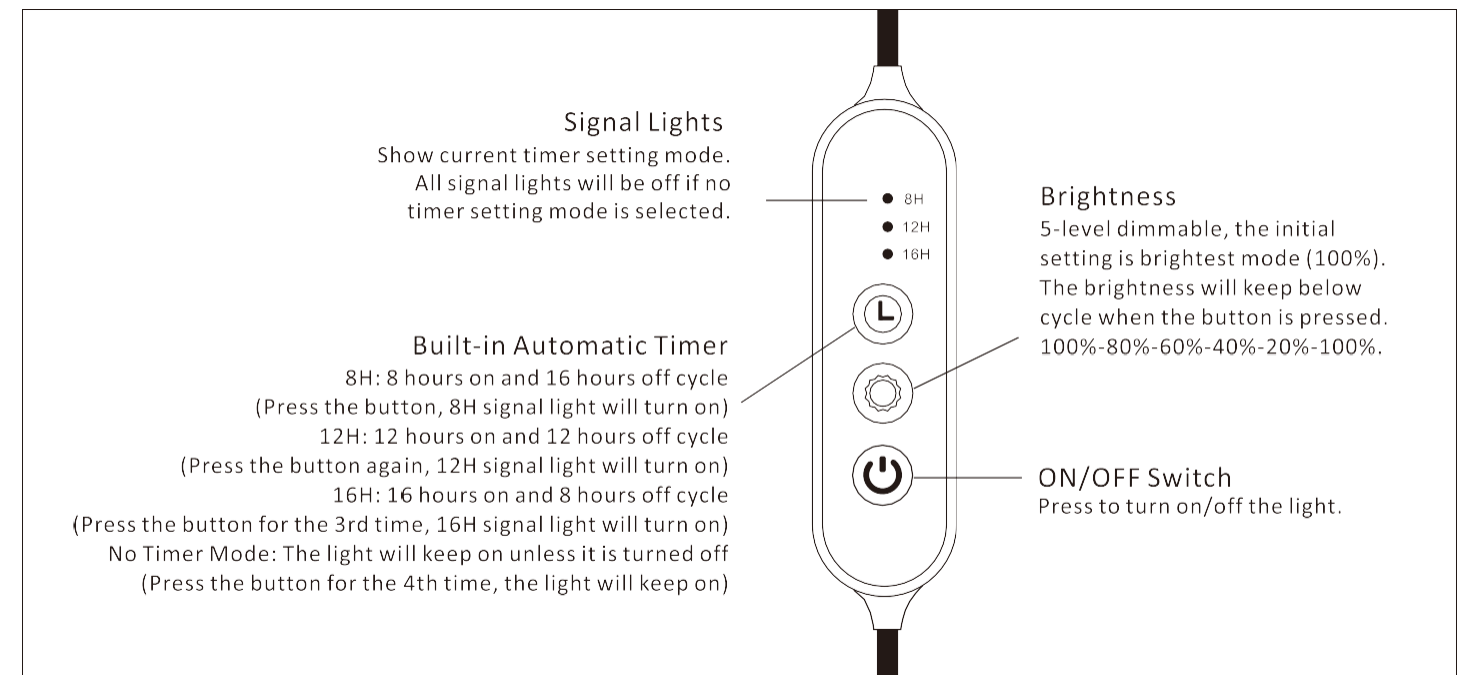

Controller

1. **Note:** 1. The initial setting of this light is 100% brightness and no timer setting mode is selected. The light will keep on for 24 hours if you don't choose any timer mode after you turn on the light.
   2. If you turn off the light and then turn on the light again, the brightness and timer setting mode will remain the same. However, the timer's cycle will start over again