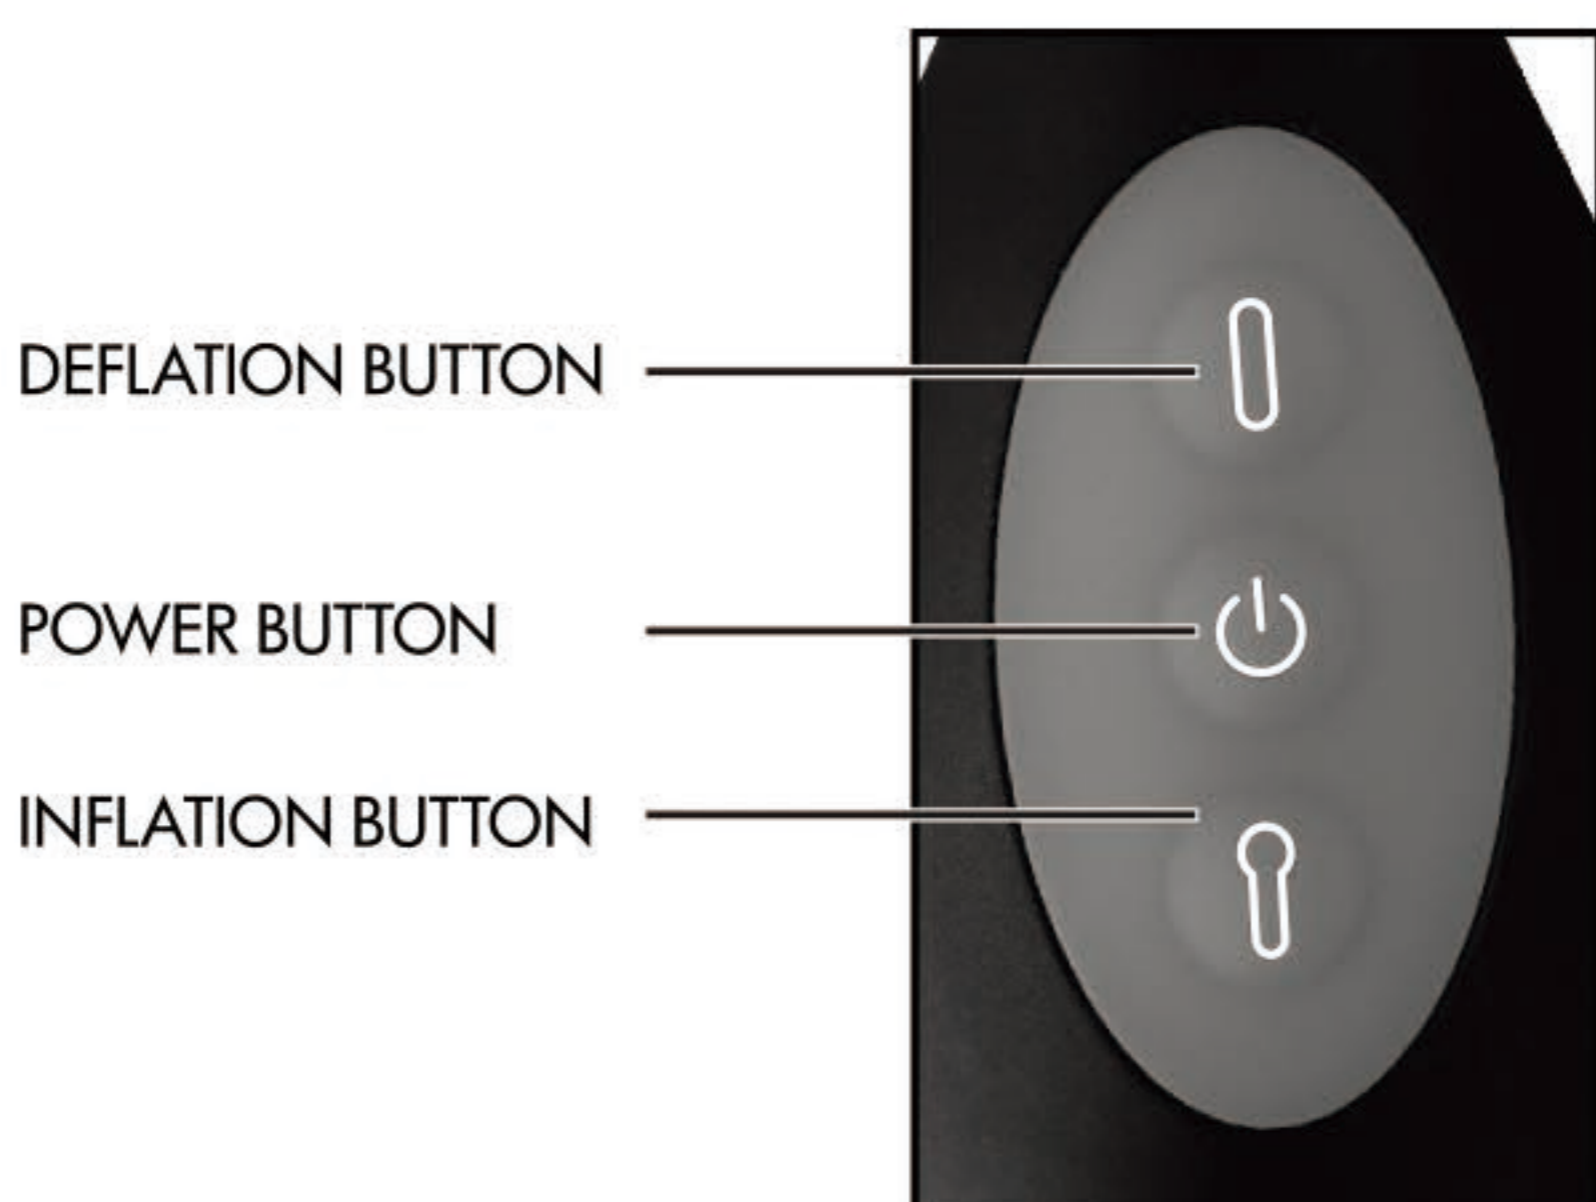

10X INFLATABLE + VIBRATING PROSTATE PLUG

Use Instructions

Power button on vibrator:

1. Press and hold power button for 3 seconds to power on/off. Press repeatedly to cycle through 3 speeds and 7 patterns of vibration.
2. Press and hold inflation button to inflate plug.
3. Press deflation button to deflate plug.

Note: Plug will automatically deflate when plug is powered off.

Remote Buttons

INFLATION BUTTON
Press and hold to inflate plug. Quickly double-press to deflate plug.

VIBE BUTTON
Press to turn on vibration. Press repeatedly to cycle through 3 speeds and 7 patterns of vibration. Press and hold for 3 seconds to stop vibration.

*Plug must be powered on separately.

Remote Battery

Remote Control requires 1x CR2032 (included)

Charging Instructions

Insert jack pin into dimple at base and connect to USB port or adapter. Control panel will flash while charging. Remove from charger promptly once fully charged.

Product Information

Material: Silicone + ABS plastic	Battery type: Li-ion battery
Charging time: 2 hours	Voltage: 3.7v
Running time: 1 hour	Remote distance: 25 ft
Functions: 3 speeds + 7 functions; dual motors	Waterproof IPX5
	Lube compatibility: Water-based