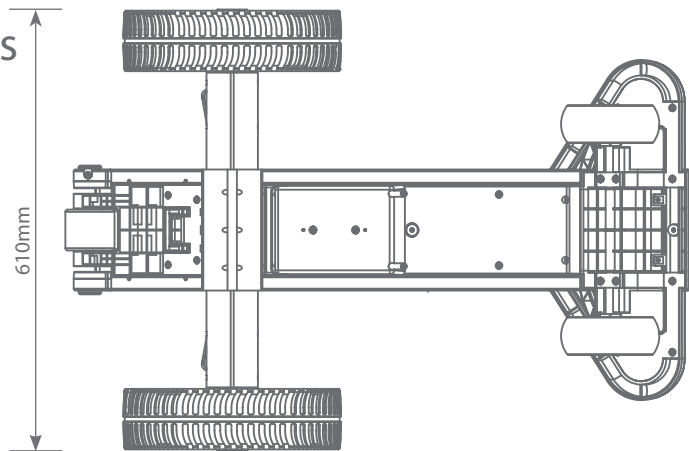

# Feature Overview

1. Handle
2. Power Assist Button
3. Cart Power Indicator
4. Acceleration & Deceleration button
5. Hook
6. Arm Adjustment Switch
7. Golf Bag Holder
8. Cart Power Button
9. Cart Battery
10. Cart LED Indicator Light
11. Golf Bag Belt
12. Wheels
13. Iron Piece(Magnet Compatible)
14. Column Folding Pedal
15. Charging Port
16. External Cart Battery Charging Base
17. Remote Control

# Add-on Accessories

Umbrella Holder

Phone Holder

Scorecard Holder

Cup Holder

Golfer Seat

Stay relaxed and putt with perfect pace.

Compact size that folds easily in most car trunks

# Specifications

Follow Me  
UWB based follow system

Dimensions  
Unfolded  
2.69 x 1.97 x 3.28 ft

Dimensions Folded  
2.69 x 1.97 x 1.15 ft

Battery Capacity  
22.2V/14000mAH

Charging Time  
8hrs to fully  
charge