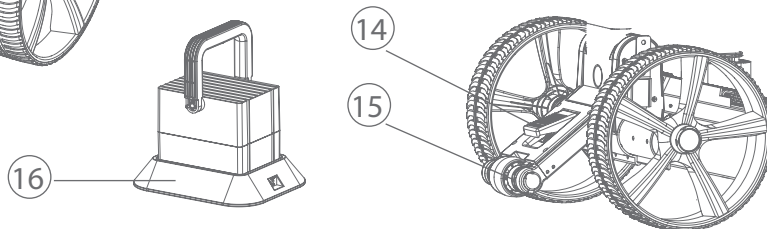

# Feature Overview

1. Handle
2. Power Assist Button
3. Cart Power Indicator
4. Acceleration & Deceleration button
5. Hook
6. Arm Adjustment Switch
7. Golf Bag Holder
8. Cart Power Button
9. Cart Battery
10. Cart LED Indicator Light
11. Golf Bag Belt
12. Wheels
13. Iron Piece(Magnet Compatible)
14. Column Folding Pedal
15. Charging Port
16. External Cart Battery Charging Base
17. Remote Control