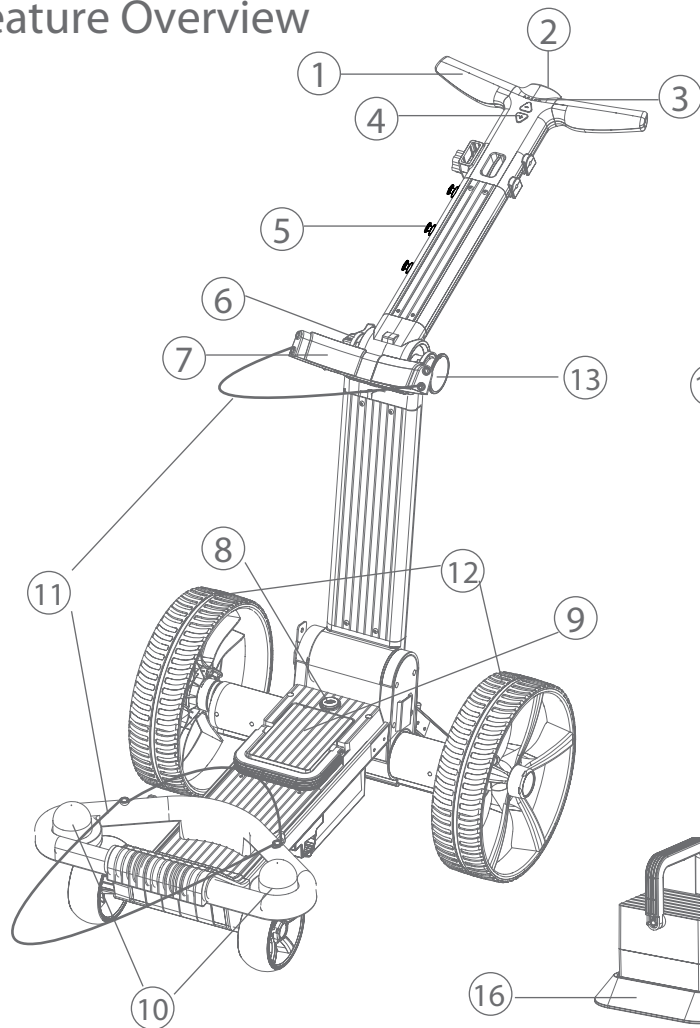

**54 holes**

Rechargeable battery lasts up  
to 54 holes on a full charge

Clear LED indicator light

Downhill and uphill anti-tipping support motor

The closest thing to having a caddy by your side. Yes... even in bunkers.

# Feature Overview

1. Handle
2. Power Assist Button
3. Cart Power Indicator
4. Acceleration & Deceleration button
5. Hook
6. Arm Adjustment Switch
7. Golf Bag Holder
8. Cart Power Button
9. Cart Battery
10. Cart LED Indicator Light
11. Golf Bag Belt
12. Wheels
13. Iron Piece(Magnet Compatible)
14. Column Folding Pedal
15. Charging Port
16. External Cart Battery Charging Base
17. Remote Control