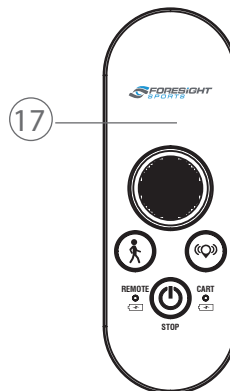

**54 holes**

Rechargeable battery lasts up  
to 54 holes on a full charge

Clear LED indicator light

Downhill and uphill anti-tipping support motor

The closest thing to having a caddy by your side. Yes... even in bunkers.

# Feature Overview

1. Handle
2. Power Assist Button
3. Cart Power Indicator
4. Acceleration & Deceleration button
5. Hook
6. Arm Adjustment Switch
7. Golf Bag Holder
8. Cart Power Button
9. Cart Battery
10. Cart LED Indicator Light
11. Golf Bag Belt
12. Wheels
13. Iron Piece(Magnet Compatible)
14. Column Folding Pedal
15. Charging Port
16. External Cart Battery Charging Base
17. Remote Control

# Specifications

Follow Me  
UWB based follow system

Dimensions  
Unfolded  
2.69 x 1.97 x 3.28 ft

Dimensions Folded  
2.69 x 1.97 x 1.15 ft

Battery Capacity  
22.2V/14000mAH

Charging Time  
8hrs to fully  
charge