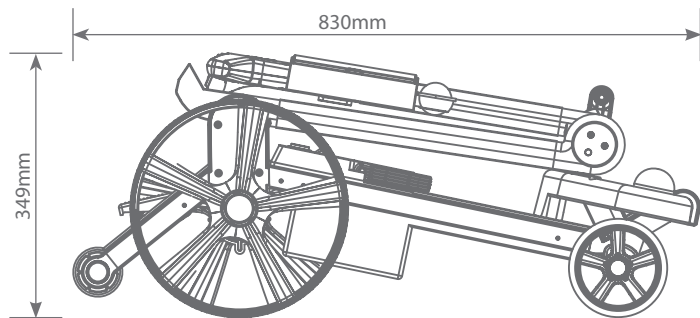

# Feature Overview

1. Handle
2. Power Assist Button
3. Cart Power Indicator
4. Acceleration & Deceleration button
5. Hook
6. Arm Adjustment Switch
7. Golf Bag Holder
8. Cart Power Button
9. Cart Battery
10. Cart LED Indicator Light
11. Golf Bag Belt
12. Wheels
13. Iron Piece(Magnet Compatible)
14. Column Folding Pedal
15. Charging Port
16. External Cart Battery Charging Base
17. Remote Control

# Add-on Accessories

Umbrella Holder

Phone Holder

Scorecard Holder

Cup Holder

Golfer Seat

Stay relaxed and putt with perfect pace.

Compact size that folds easily in most car trunks

# Specifications

Follow Me  
UWB based follow system

Dimensions  
Unfolded  
2.69 x 1.97 x 3.28 ft

Dimensions Folded  
2.69 x 1.97 x 1.15 ft

Battery Capacity  
22.2V/14000mAH

Charging Time  
8hrs to fully  
charge