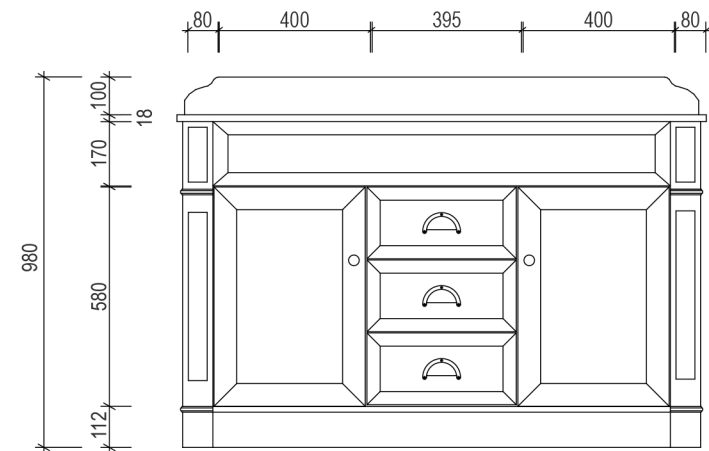

100
880

1,400
200 355 290 355 200

1,375
430 15 380 15 430
103 355 600 80 105 590

80 400 395 400 80
100 18 170 980 580 112

45 430 15 380 15 430 45
145 60 145 60

600 590 355 145 60 455 15 270 15 100 880 400 25 395 440 425

Supreme Sunrise

Houston Address:
14430 John F Kennedy Blvd
HOUSTON TX 77032

LOS ANGELES Address:
2708 S Grand Ave
Santa Ana CA 92705

Name:	Wainscott 1400 Double
Size :	1400 (W) mm x 600 (D) mm x 880 (H) mm
Type:	Freestanding
Cabinet Material:	Solid Sustainable Plantation Timber
Basin Material:	Ceramic under-mount basins with overflow protection
Bench Top Finish:	Carrara white marble or Emperador marble
Splashback:	Removable splashback (NOT FULLWIDTH SPLASHBACK)
Taphole Options:	No tap hole, 1 tap hole or 3 tap holes
Vanity Colour Options:	Black, White, South Hampton Grey, Grey Garden