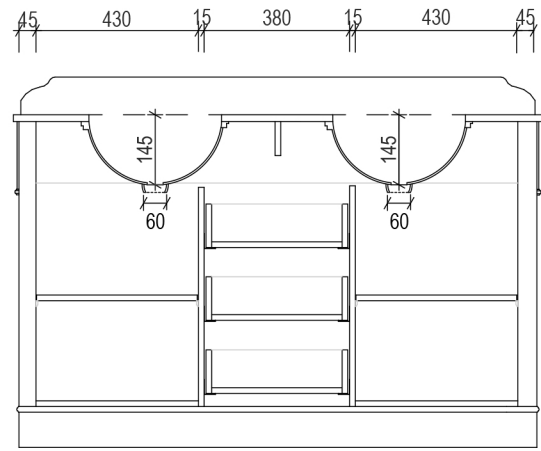

100
880

1,400
200 355 290 355 200

1,375
430 15 380 15 430
103 355 600 80 105 590

80 400 395 400 80
100 18 170 980 580 112

45 430 15 380 15 430 45
145 60 145 60

600 590 355 145 60 455 15 270 15 100 880 400 25 395 440 425

Supreme Sunrise

Houston Address:
14430 John F Kennedy Blvd
HOUSTON TX 77032

LOS ANGELES Address:
2708 S Grand Ave
Santa Ana CA 92705

Name:	Wainscott 1400 Double
Size :	1400 (W) mm x 600 (D) mm x 880 (H) mm
Type:	Freestanding
Cabinet Material:	Solid Sustainable Plantation Timber
Basin Material:	Ceramic under-mount basins with overflow protection
Bench Top Finish:	Carrara white marble or Emperador marble
Splashback:	Removable splashback (NOT FULLWIDTH SPLASHBACK)
Taphole Options:	No tap hole, 1 tap hole or 3 tap holes
Vanity Colour Options:	Black, White, South Hampton Grey, Grey Garden