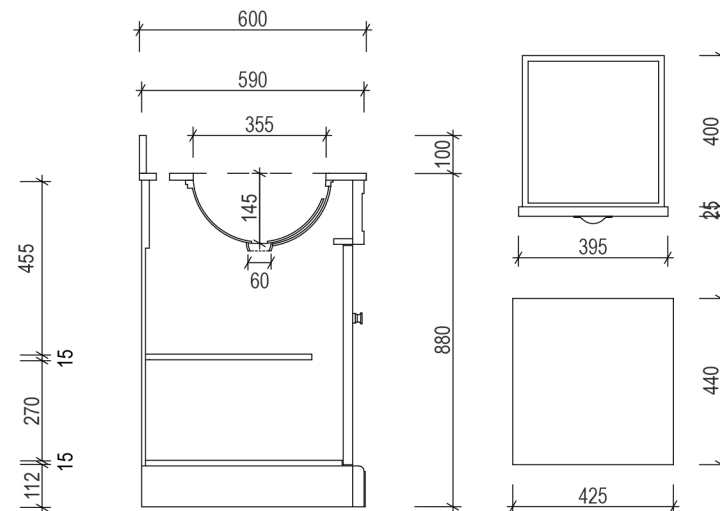

100
880

1,400
200 355 290 355 200

1,375
430 15 380 15 430
103 355 600 80 105 590

80 400 395 400 80
100 18 170 980 580 112

45 430 15 380 15 430 45
145 60 145 60

600 590 355 145 60 455 15 270 15 100 880 400 25 395 440 425

Supreme Sunrise

Houston Address:
14430 John F Kennedy Blvd
HOUSTON TX 77032

LOS ANGELES Address:
2708 S Grand Ave
Santa Ana CA 92705

Name:	Wainscott 1400 Double
Size :	1400 (W) mm x 600 (D) mm x 880 (H) mm
Type:	Freestanding
Cabinet Material:	Solid Sustainable Plantation Timber
Basin Material:	Ceramic under-mount basins with overflow protection
Bench Top Finish:	Carrara white marble or Emperador marble
Splashback:	Removable splashback (NOT FULLWIDTH SPLASHBACK)
Taphole Options:	No tap hole, 1 tap hole or 3 tap holes
Vanity Colour Options:	Black, White, South Hampton Grey, Grey Garden