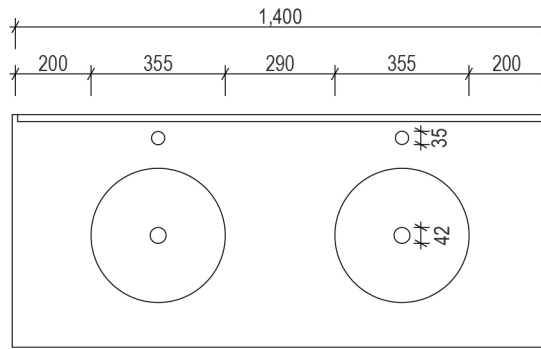

100
880

1,400
200 355 290 355 200

1,375
430 15 380 15 430
103 355 600 80 105 590

80 400 395 400 80
100 18 170 980 580 112

45 430 15 380 15 430 45
145 60 145 60

600 590 355 145 60 455 15 270 15 100 880 400 25 395 440 425

Supreme Sunrise

Houston Address:
14430 John F Kennedy Blvd
HOUSTON TX 77032

LOS ANGELES Address:
2708 S Grand Ave
Santa Ana CA 92705

Name:	Wainscott 1400 Double
Size :	1400 (W) mm x 600 (D) mm x 880 (H) mm
Type:	Freestanding
Cabinet Material:	Solid Sustainable Plantation Timber
Basin Material:	Ceramic under-mount basins with overflow protection
Bench Top Finish:	Carrara white marble or Emperador marble
Splashback:	Removable splashback (NOT FULLWIDTH SPLASHBACK)
Taphole Options:	No tap hole, 1 tap hole or 3 tap holes
Vanity Colour Options:	Black, White, South Hampton Grey, Grey Garden