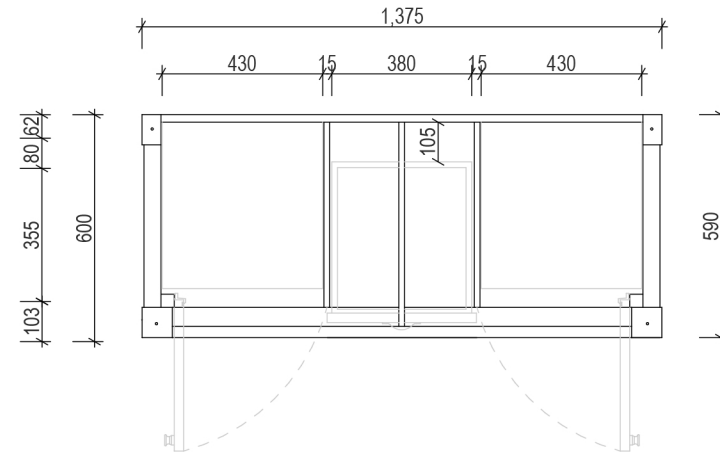

100
880

1,400
200 355 290 355 200

1,375
430 15 380 15 430
103 355 600 80 105 590

80 400 395 400 80
100 18 170 980 580 112

45 430 15 380 15 430 45
145 60 145 60

600 590 355 145 60 455 15 270 15 100 880 400 25 395 440 425

Supreme Sunrise

Houston Address:
14430 John F Kennedy Blvd
HOUSTON TX 77032

LOS ANGELES Address:
2708 S Grand Ave
Santa Ana CA 92705

Name:	Wainscott 1400 Double
Size :	1400 (W) mm x 600 (D) mm x 880 (H) mm
Type:	Freestanding
Cabinet Material:	Solid Sustainable Plantation Timber
Basin Material:	Ceramic under-mount basins with overflow protection
Bench Top Finish:	Carrara white marble or Emperador marble
Splashback:	Removable splashback (NOT FULLWIDTH SPLASHBACK)
Taphole Options:	No tap hole, 1 tap hole or 3 tap holes
Vanity Colour Options:	Black, White, South Hampton Grey, Grey Garden