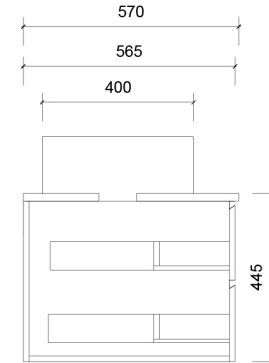

Top Without Basin

Top Without Basin

Top & Bottom Drawer

Supreme Sunrise

Houston Address:
14430 John F Kennedy Blvd
HOUSTON TX 77032

LOS ANGELES Address:
2708 S Grand Ave
Santa Ana CA 92705

Name:	Mac 1500 Double Wall Hung
Size:	1520 (W) mm x 570 (D) mm x 430(H) mm
Type:	Wall Hung
Cabinet Material:	MDF
Basin Material:	Ceramic over-mount basin, No overflow protection.
Bench Top Finish:	Quartz
Splashback:	Does not include splashback
Tap Hole Option:	No tap hole
Vanity colour options:	Japan Black, Natural, Sable