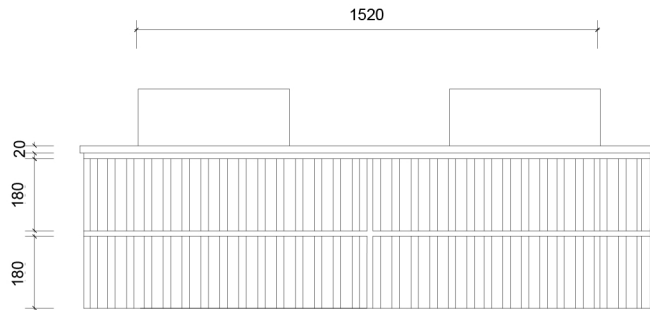

Top Without Basin

Top Without Basin

Top & Bottom Drawer

Supreme Sunrise

Houston Address:
14430 John F Kennedy Blvd
HOUSTON TX 77032

LOS ANGELES Address:
2708 S Grand Ave
Santa Ana CA 92705

Name:	Mac 1500 Double Wall Hung
Size:	1520 (W) mm x 570 (D) mm x 430(H) mm
Type:	Wall Hung
Cabinet Material:	MDF
Basin Material:	Ceramic over-mount basin, No overflow protection.
Bench Top Finish:	Quartz
Splashback:	Does not include splashback
Tap Hole Option:	No tap hole
Vanity colour options:	Japan Black, Natural, Sable