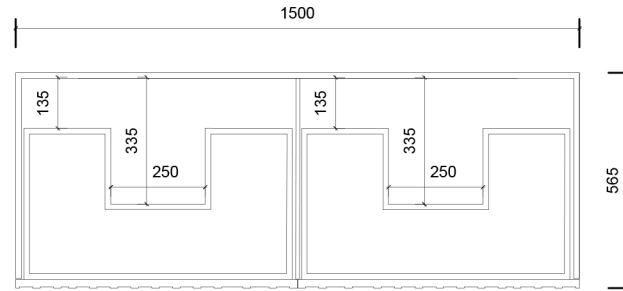

Top Without Basin

Top Without Basin

Top & Bottom Drawer

Supreme Sunrise

Houston Address:
14430 John F Kennedy Blvd
HOUSTON TX 77032

LOS ANGELES Address:
2708 S Grand Ave
Santa Ana CA 92705

Name:	Mac 1500 Double Wall Hung
Size:	1520 (W) mm x 570 (D) mm x 430(H) mm
Type:	Wall Hung
Cabinet Material:	MDF
Basin Material:	Ceramic over-mount basin, No overflow protection.
Bench Top Finish:	Quartz
Splashback:	Does not include splashback
Tap Hole Option:	No tap hole
Vanity colour options:	Japan Black, Natural, Sable