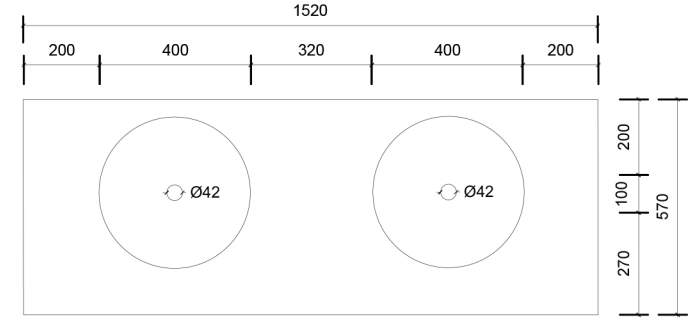

Top Without Basin

Top Without Basin

Top & Bottom Drawer

Supreme Sunrise

Houston Address:
14430 John F Kennedy Blvd
HOUSTON TX 77032

LOS ANGELES Address:
2708 S Grand Ave
Santa Ana CA 92705

Name:	Mac 1500 Double Wall Hung
Size:	1520 (W) mm x 570 (D) mm x 430(H) mm
Type:	Wall Hung
Cabinet Material:	MDF
Basin Material:	Ceramic over-mount basin, No overflow protection.
Bench Top Finish:	Quartz
Splashback:	Does not include splashback
Tap Hole Option:	No tap hole
Vanity colour options:	Japan Black, Natural, Sable