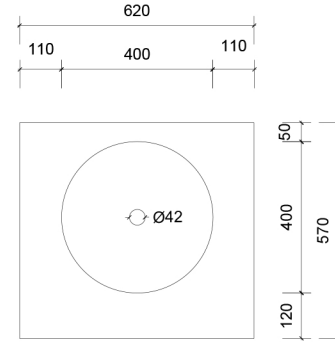

Top Without Basin

Top With Basin

Top Drawer

Bottom Drawer

Supreme Sunrise

Houston Address:
14430 John F Kennedy Blvd
HOUSTON TX 77032

LOS ANGELES Address:
2708 S Grand Ave
Santa Ana CA 92705

Name:	Mac 600 Free Standing
Size:	620 (W) mm x 570 (D) mm x 790(H) mm
Type:	Free Standing
Cabinet Material:	MDF
Basin Material:	Ceramic over-mount basin, No overflow protection.
Bench Top Finish:	Quartz
Splashback:	Does not include splashback
Tap Hole Option:	No tap hole
Vanity colour options:	Japan Black, Natural, Sable