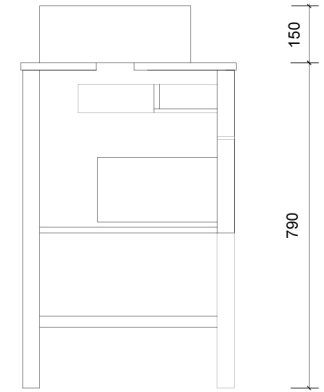

Top Without Basin

Top With Basin

Top Drawer

Bottom Drawer

Supreme Sunrise

Houston Address:
14430 John F Kennedy Blvd
HOUSTON TX 77032

LOS ANGELES Address:
2708 S Grand Ave
Santa Ana CA 92705

Name:	Mac 600 Free Standing
Size:	620 (W) mm x 570 (D) mm x 790(H) mm
Type:	Free Standing
Cabinet Material:	MDF
Basin Material:	Ceramic over-mount basin, No overflow protection.
Bench Top Finish:	Quartz
Splashback:	Does not include splashback
Tap Hole Option:	No tap hole
Vanity colour options:	Japan Black, Natural, Sable