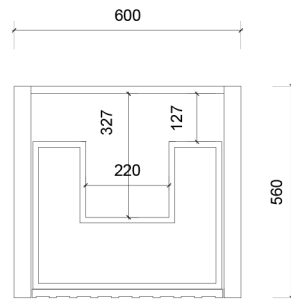

Top Without Basin

Top With Basin

Top Drawer

Bottom Drawer

Supreme Sunrise

Houston Address:
14430 John F Kennedy Blvd
HOUSTON TX 77032

LOS ANGELES Address:
2708 S Grand Ave
Santa Ana CA 92705

Name:	Mac 600 Free Standing
Size:	620 (W) mm x 570 (D) mm x 790(H) mm
Type:	Free Standing
Cabinet Material:	MDF
Basin Material:	Ceramic over-mount basin, No overflow protection.
Bench Top Finish:	Quartz
Splashback:	Does not include splashback
Tap Hole Option:	No tap hole
Vanity colour options:	Japan Black, Natural, Sable