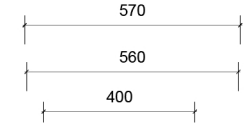

Top Without Basin

Top With Basin

Top Drawer

Bottom Drawer

Supreme Sunrise

Houston Address:
14430 John F Kennedy Blvd
HOUSTON TX 77032

LOS ANGELES Address:
2708 S Grand Ave
Santa Ana CA 92705

Name:	Mac 600 Free Standing
Size:	620 (W) mm x 570 (D) mm x 790(H) mm
Type:	Free Standing
Cabinet Material:	MDF
Basin Material:	Ceramic over-mount basin, No overflow protection.
Bench Top Finish:	Quartz
Splashback:	Does not include splashback
Tap Hole Option:	No tap hole
Vanity colour options:	Japan Black, Natural, Sable