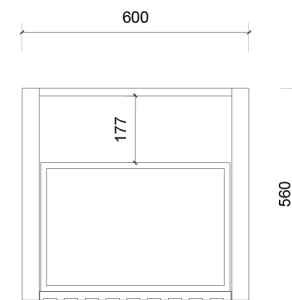

Top Without Basin

Top With Basin

Top Drawer

Bottom Drawer

Supreme Sunrise

Houston Address:
14430 John F Kennedy Blvd
HOUSTON TX 77032

LOS ANGELES Address:
2708 S Grand Ave
Santa Ana CA 92705

Name:	Mac 600 Free Standing
Size:	620 (W) mm x 570 (D) mm x 790(H) mm
Type:	Free Standing
Cabinet Material:	MDF
Basin Material:	Ceramic over-mount basin, No overflow protection.
Bench Top Finish:	Quartz
Splashback:	Does not include splashback
Tap Hole Option:	No tap hole
Vanity colour options:	Japan Black, Natural, Sable