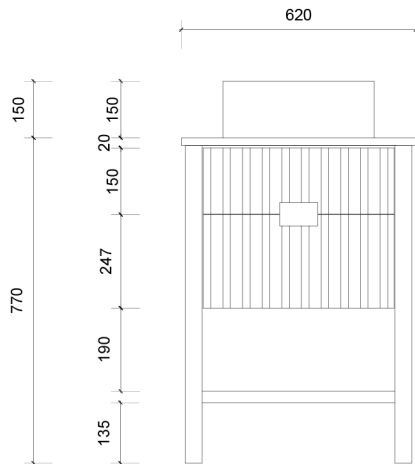

Top Without Basin

Top With Basin

Top Drawer

Bottom Drawer

Supreme Sunrise

Houston Address:
14430 John F Kennedy Blvd
HOUSTON TX 77032

LOS ANGELES Address:
2708 S Grand Ave
Santa Ana CA 92705

Name:	Mac 600 Free Standing
Size:	620 (W) mm x 570 (D) mm x 790(H) mm
Type:	Free Standing
Cabinet Material:	MDF
Basin Material:	Ceramic over-mount basin, No overflow protection.
Bench Top Finish:	Quartz
Splashback:	Does not include splashback
Tap Hole Option:	No tap hole
Vanity colour options:	Japan Black, Natural, Sable