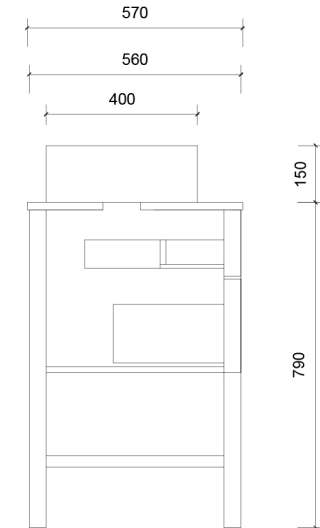

Top Without Basin

Top With Basin

Top Drawer

Bottom Drawer

Supreme Sunrise

Houston Address:
14430 John F Kennedy Blvd
HOUSTON TX 77032

LOS ANGELES Address:
2708 S Grand Ave
Santa Ana CA 92705

Name:	Mac 1500 Double Free Standing
Size:	1520 (W) mm x 570 (D) mm x 860(H) mm
Type:	Free Standing
Cabinet Material:	MDF
Basin Material:	Ceramic over-mount basin, No overflow protection.
Bench Top Finish:	Quartz
Splashback:	Does not include splashback
Tap Hole Option:	No tap hole
Vanity colour options:	Japan Black, Natural, Sable