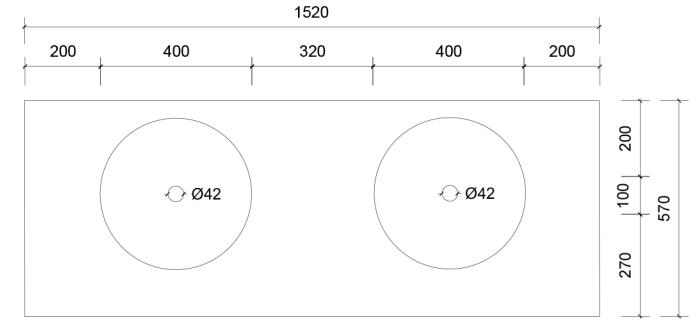

Top Without Basin

Top With Basin

Top Drawer

Bottom Drawer

Supreme Sunrise

Houston Address:
14430 John F Kennedy Blvd
HOUSTON TX 77032

LOS ANGELES Address:
2708 S Grand Ave
Santa Ana CA 92705

Name:	Mac 1500 Double Free Standing
Size:	1520 (W) mm x 570 (D) mm x 860(H) mm
Type:	Free Standing
Cabinet Material:	MDF
Basin Material:	Ceramic over-mount basin, No overflow protection.
Bench Top Finish:	Quartz
Splashback:	Does not include splashback
Tap Hole Option:	No tap hole
Vanity colour options:	Japan Black, Natural, Sable