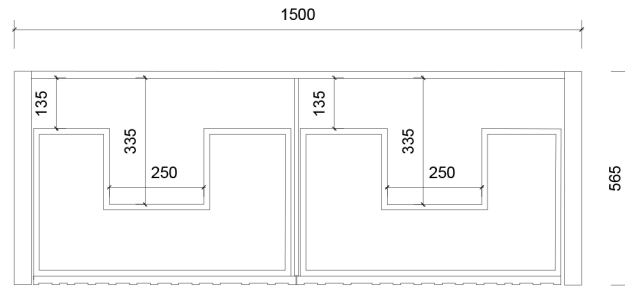

Top Without Basin

Top With Basin

Top Drawer

Bottom Drawer

Supreme Sunrise

Houston Address:
14430 John F Kennedy Blvd
HOUSTON TX 77032

LOS ANGELES Address:
2708 S Grand Ave
Santa Ana CA 92705

Name:	Mac 1500 Double Free Standing
Size:	1520 (W) mm x 570 (D) mm x 860(H) mm
Type:	Free Standing
Cabinet Material:	MDF
Basin Material:	Ceramic over-mount basin, No overflow protection.
Bench Top Finish:	Quartz
Splashback:	Does not include splashback
Tap Hole Option:	No tap hole
Vanity colour options:	Japan Black, Natural, Sable