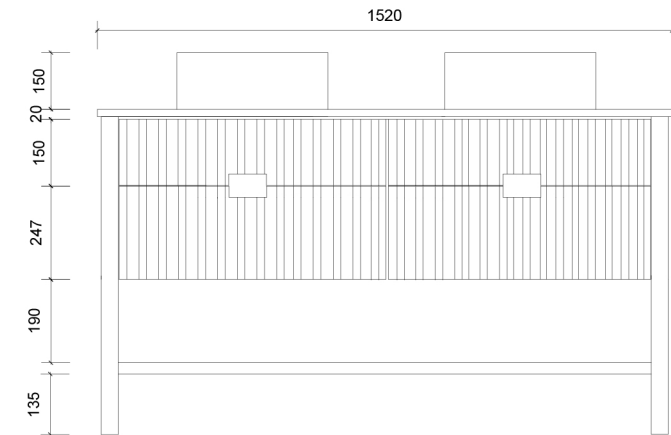

Top Without Basin

Top With Basin

Top Drawer

Bottom Drawer

Supreme Sunrise

Houston Address:
14430 John F Kennedy Blvd
HOUSTON TX 77032

LOS ANGELES Address:
2708 S Grand Ave
Santa Ana CA 92705

Name:	Mac 1500 Double Free Standing
Size:	1520 (W) mm x 570 (D) mm x 860(H) mm
Type:	Free Standing
Cabinet Material:	MDF
Basin Material:	Ceramic over-mount basin, No overflow protection.
Bench Top Finish:	Quartz
Splashback:	Does not include splashback
Tap Hole Option:	No tap hole
Vanity colour options:	Japan Black, Natural, Sable