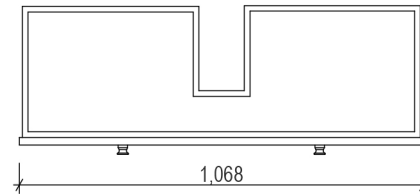

850
100

135
220
450

435

350
40

350
40

Supreme Sunrise

Houston Address:
14430 John F Kennedy Blvd
HOUSTON TX 77032

LOS ANGELES Address:
2708 S Grand Ave
Santa Ana CA 92705

Name:	Hayley 1200
Size :	1190 (W) mm x 450 (D) mm x 850 (H) mm
Type:	Freestanding
Cabinet Material:	Solid Sustainable Plantation Timber
Basin Material:	Ceramic under-mount basin with overflow protection
Bench Top Finish:	Carrara white marble or Emperador marble
Splashback:	Removable splashback (NOT FULLWIDTH SPLASHBACK)
Taphole Options:	No taphole, 1 taphole or 3 tapholes
Vanity Colour Options:	Black, White, South Hampton Grey, Duck Egg, Grey Garden

Notes:

Mirrors, Wastes and Tapware not included.
Supreme Sunrise must be installed by a qualified plumber (waste not supplied).
Failure to do so may void the warranty.
Supreme Sunrise vanities include a 5 year warranty on cabinets and tapware and 12 month warranty on tops, basins, mirrors, mirror shelves and mirror cabinets.

Caution:

Component may be heavy and require two people to lift. Do not stand or sit on Supreme Sunrise.