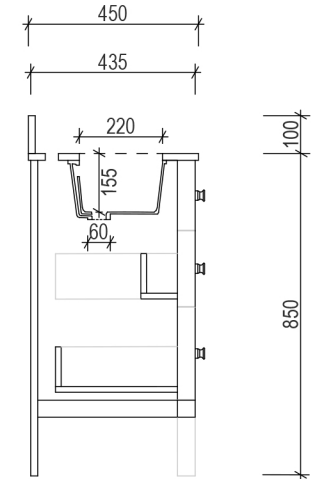

Supreme Sunrise

Houston Address:
14430 John F Kennedy Blvd
HOUSTON TX 77032

LOS ANGELES Address:
2708 S Grand Ave
Santa Ana CA 92705

Name:	Hayley 1200
Size :	1190 (W) mm x 450 (D) mm x 850 (H) mm
Type:	Freestanding
Cabinet Material:	Solid Sustainable Plantation Timber
Basin Material:	Ceramic under-mount basin with overflow protection
Bench Top Finish:	Carrara white marble or Emperador marble
Splashback:	Removable splashback (NOT FULLWIDTH SPLASHBACK)
Taphole Options:	No taphole, 1 taphole or 3 tapholes
Vanity Colour Options:	Black, White, South Hampton Grey, Duck Egg, Grey Garden

Notes:

Mirrors, Wastes and Tapware not included.
Supreme Sunrise must be installed by a qualified plumber (waste not supplied).
Failure to do so may void the warranty.
Supreme Sunrise vanities include a 5 year warranty on cabinets and tapware and 12 month warranty on tops, basins, mirrors, mirror shelves and mirror cabinets.

Caution:

Component may be heavy and require two people to lift. Do not stand or sit on Supreme Sunrise.