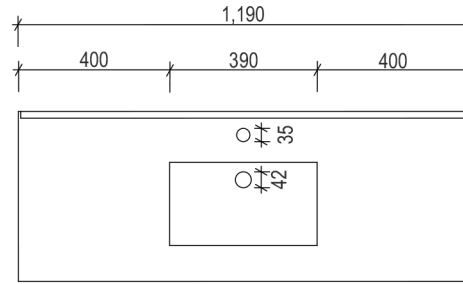

850
100

135
220
450

435

350
40

350
40

Supreme Sunrise

Houston Address:
14430 John F Kennedy Blvd
HOUSTON TX 77032

LOS ANGELES Address:
2708 S Grand Ave
Santa Ana CA 92705

Name:	Hayley 1200
Size :	1190 (W) mm x 450 (D) mm x 850 (H) mm
Type:	Freestanding
Cabinet Material:	Solid Sustainable Plantation Timber
Basin Material:	Ceramic under-mount basin with overflow protection
Bench Top Finish:	Carrara white marble or Emperador marble
Splashback:	Removable splashback (NOT FULLWIDTH SPLASHBACK)
Taphole Options:	No taphole, 1 taphole or 3 tapholes
Vanity Colour Options:	Black, White, South Hampton Grey, Duck Egg, Grey Garden

Notes:

Mirrors, Wastes and Tapware not included.
Supreme Sunrise must be installed by a qualified plumber (waste not supplied).
Failure to do so may void the warranty.
Supreme Sunrise vanities include a 5 year warranty on cabinets and tapware and 12 month warranty on tops, basins, mirrors, mirror shelves and mirror cabinets.

Caution:

Component may be heavy and require two people to lift. Do not stand or sit on Supreme Sunrise.