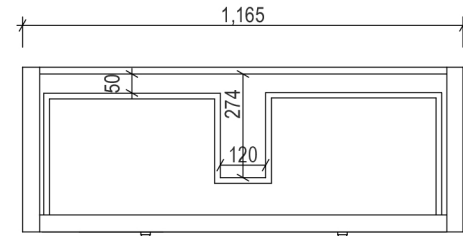

850
100

135
220
450

435

350
40

350
40

Supreme Sunrise

Houston Address:
14430 John F Kennedy Blvd
HOUSTON TX 77032

LOS ANGELES Address:
2708 S Grand Ave
Santa Ana CA 92705

Name:	Hayley 1200
Size :	1190 (W) mm x 450 (D) mm x 850 (H) mm
Type:	Freestanding
Cabinet Material:	Solid Sustainable Plantation Timber
Basin Material:	Ceramic under-mount basin with overflow protection
Bench Top Finish:	Carrara white marble or Emperador marble
Splashback:	Removable splashback (NOT FULLWIDTH SPLASHBACK)
Taphole Options:	No taphole, 1 taphole or 3 tapholes
Vanity Colour Options:	Black, White, South Hampton Grey, Duck Egg, Grey Garden

Notes:

Mirrors, Wastes and Tapware not included.
Supreme Sunrise must be installed by a qualified plumber (waste not supplied).
Failure to do so may void the warranty.
Supreme Sunrise vanities include a 5 year warranty on cabinets and tapware and 12 month warranty on tops, basins, mirrors, mirror shelves and mirror cabinets.

Caution:

Component may be heavy and require two people to lift. Do not stand or sit on Supreme Sunrise.