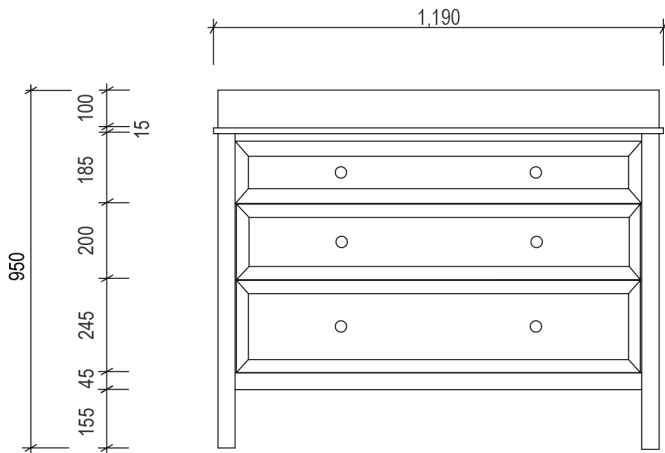

Supreme Sunrise

Houston Address:
14430 John F Kennedy Blvd
HOUSTON TX 77032

LOS ANGELES Address:
2708 S Grand Ave
Santa Ana CA 92705

Name:	Hayley 1200
Size :	1190 (W) mm x 450 (D) mm x 850 (H) mm
Type:	Freestanding
Cabinet Material:	Solid Sustainable Plantation Timber
Basin Material:	Ceramic under-mount basin with overflow protection
Bench Top Finish:	Carrara white marble or Emperador marble
Splashback:	Removable splashback (NOT FULLWIDTH SPLASHBACK)
Taphole Options:	No taphole, 1 taphole or 3 tapholes
Vanity Colour Options:	Black, White, South Hampton Grey, Duck Egg, Grey Garden

Notes:

Mirrors, Wastes and Tapware not included.
Supreme Sunrise must be installed by a qualified plumber (waste not supplied).
Failure to do so may void the warranty.
Supreme Sunrise vanities include a 5 year warranty on cabinets and tapware and 12 month warranty on tops, basins, mirrors, mirror shelves and mirror cabinets.

Caution:

Component may be heavy and require two people to lift. Do not stand or sit on Supreme Sunrise.