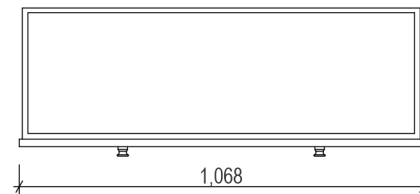

850
100

135
220
450

435

350
40

350
40

Supreme Sunrise

Houston Address:
14430 John F Kennedy Blvd
HOUSTON TX 77032

LOS ANGELES Address:
2708 S Grand Ave
Santa Ana CA 92705

Name:	Hayley 1200
Size :	1190 (W) mm x 450 (D) mm x 850 (H) mm
Type:	Freestanding
Cabinet Material:	Solid Sustainable Plantation Timber
Basin Material:	Ceramic under-mount basin with overflow protection
Bench Top Finish:	Carrara white marble or Emperador marble
Splashback:	Removable splashback (NOT FULLWIDTH SPLASHBACK)
Taphole Options:	No taphole, 1 taphole or 3 tapholes
Vanity Colour Options:	Black, White, South Hampton Grey, Duck Egg, Grey Garden

Notes:

Mirrors, Wastes and Tapware not included.
Supreme Sunrise must be installed by a qualified plumber (waste not supplied).
Failure to do so may void the warranty.
Supreme Sunrise vanities include a 5 year warranty on cabinets and tapware and 12 month warranty on tops, basins, mirrors, mirror shelves and mirror cabinets.

Caution:

Component may be heavy and require two people to lift. Do not stand or sit on Supreme Sunrise.