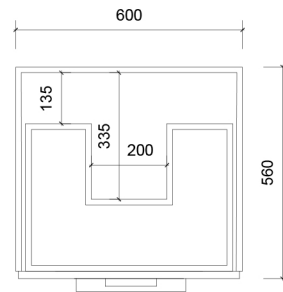

Top Without Basin

Top With Basin

Supreme Sunrise

Houston Address:
14430 John F Kennedy Blvd
HOUSTON TX 77032

LOS ANGELES Address:
2708 S Grand Ave
Santa Ana CA 92705

Name:	Finlay 600
Size:	620 (W) mm x 570 (D) mm x 285(H) mm
Type:	Wall Hung
Cabinet Material:	MDF
Basin Material:	Ceramic over-mount basin, No overflow protection.
Bench Top Finish:	Quartz
Splashback:	Does not include splashback
Tap Hole Option:	No tap hole
Vanity colour options:	Japan Black, Natural, Sable