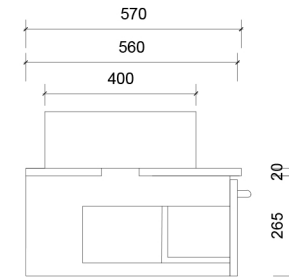

Top Without Basin

Top With Basin

Supreme Sunrise

Houston Address:
14430 John F Kennedy Blvd
HOUSTON TX 77032

LOS ANGELES Address:
2708 S Grand Ave
Santa Ana CA 92705

Name:	Finlay 600
Size:	620 (W) mm x 570 (D) mm x 285(H) mm
Type:	Wall Hung
Cabinet Material:	MDF
Basin Material:	Ceramic over-mount basin, No overflow protection.
Bench Top Finish:	Quartz
Splashback:	Does not include splashback
Tap Hole Option:	No tap hole
Vanity colour options:	Japan Black, Natural, Sable