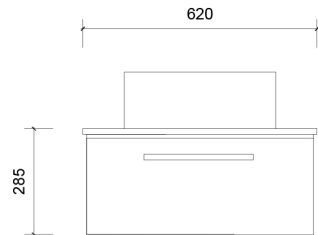

Top Without Basin

Top With Basin

Supreme Sunrise

Houston Address:
14430 John F Kennedy Blvd
HOUSTON TX 77032

LOS ANGELES Address:
2708 S Grand Ave
Santa Ana CA 92705

Name:	Finlay 600
Size:	620 (W) mm x 570 (D) mm x 285(H) mm
Type:	Wall Hung
Cabinet Material:	MDF
Basin Material:	Ceramic over-mount basin, No overflow protection.
Bench Top Finish:	Quartz
Splashback:	Does not include splashback
Tap Hole Option:	No tap hole
Vanity colour options:	Japan Black, Natural, Sable