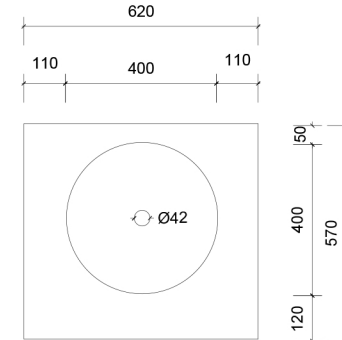

Top Without Basin

Top With Basin

Supreme Sunrise

Houston Address:
14430 John F Kennedy Blvd
HOUSTON TX 77032

LOS ANGELES Address:
2708 S Grand Ave
Santa Ana CA 92705

Name:	Finlay 600
Size:	620 (W) mm x 570 (D) mm x 285(H) mm
Type:	Wall Hung
Cabinet Material:	MDF
Basin Material:	Ceramic over-mount basin, No overflow protection.
Bench Top Finish:	Quartz
Splashback:	Does not include splashback
Tap Hole Option:	No tap hole
Vanity colour options:	Japan Black, Natural, Sable