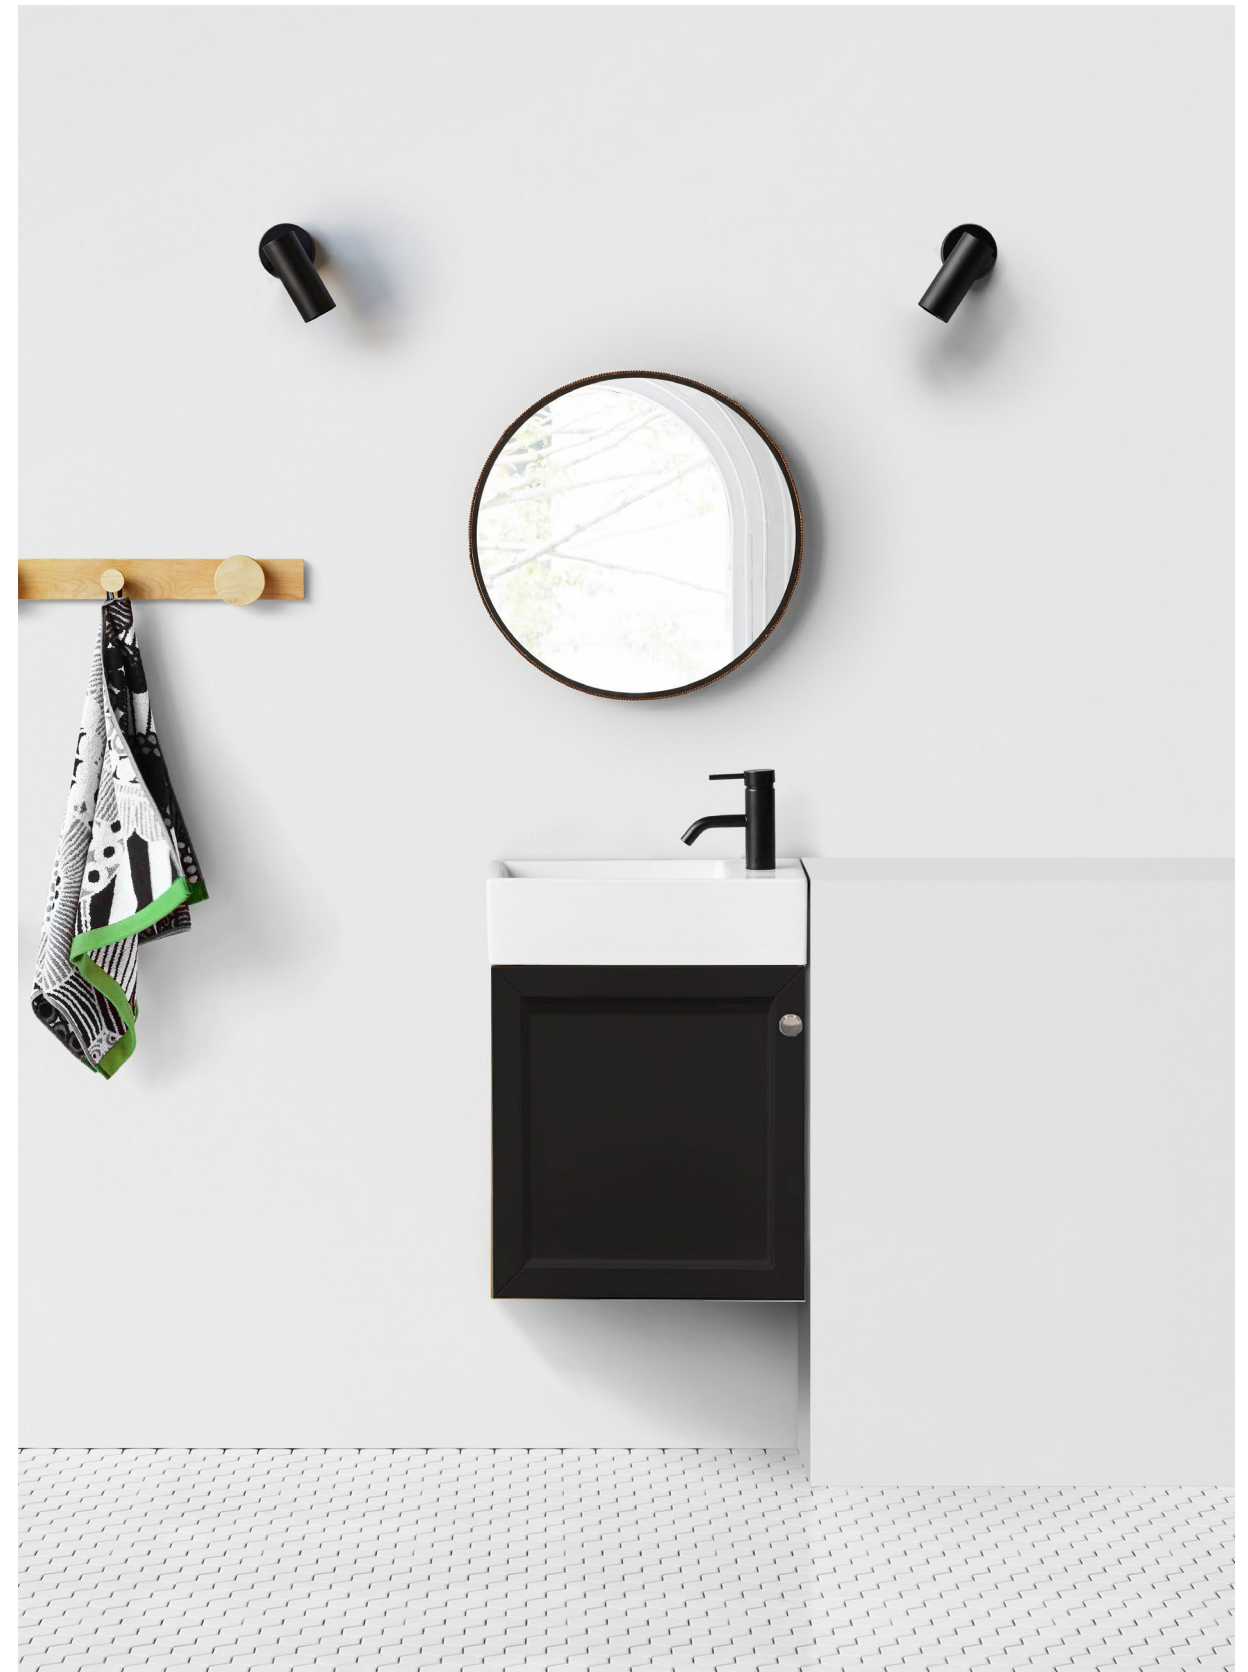

WHITE, BLACK
HAMPTON GREY

RUBIE 255 DEEP

Our Rubie range is compact, classic and functional. A small scale wall hung unit with a traditional shaker style door; modelled off our Chantel range.

Available sizes: 460